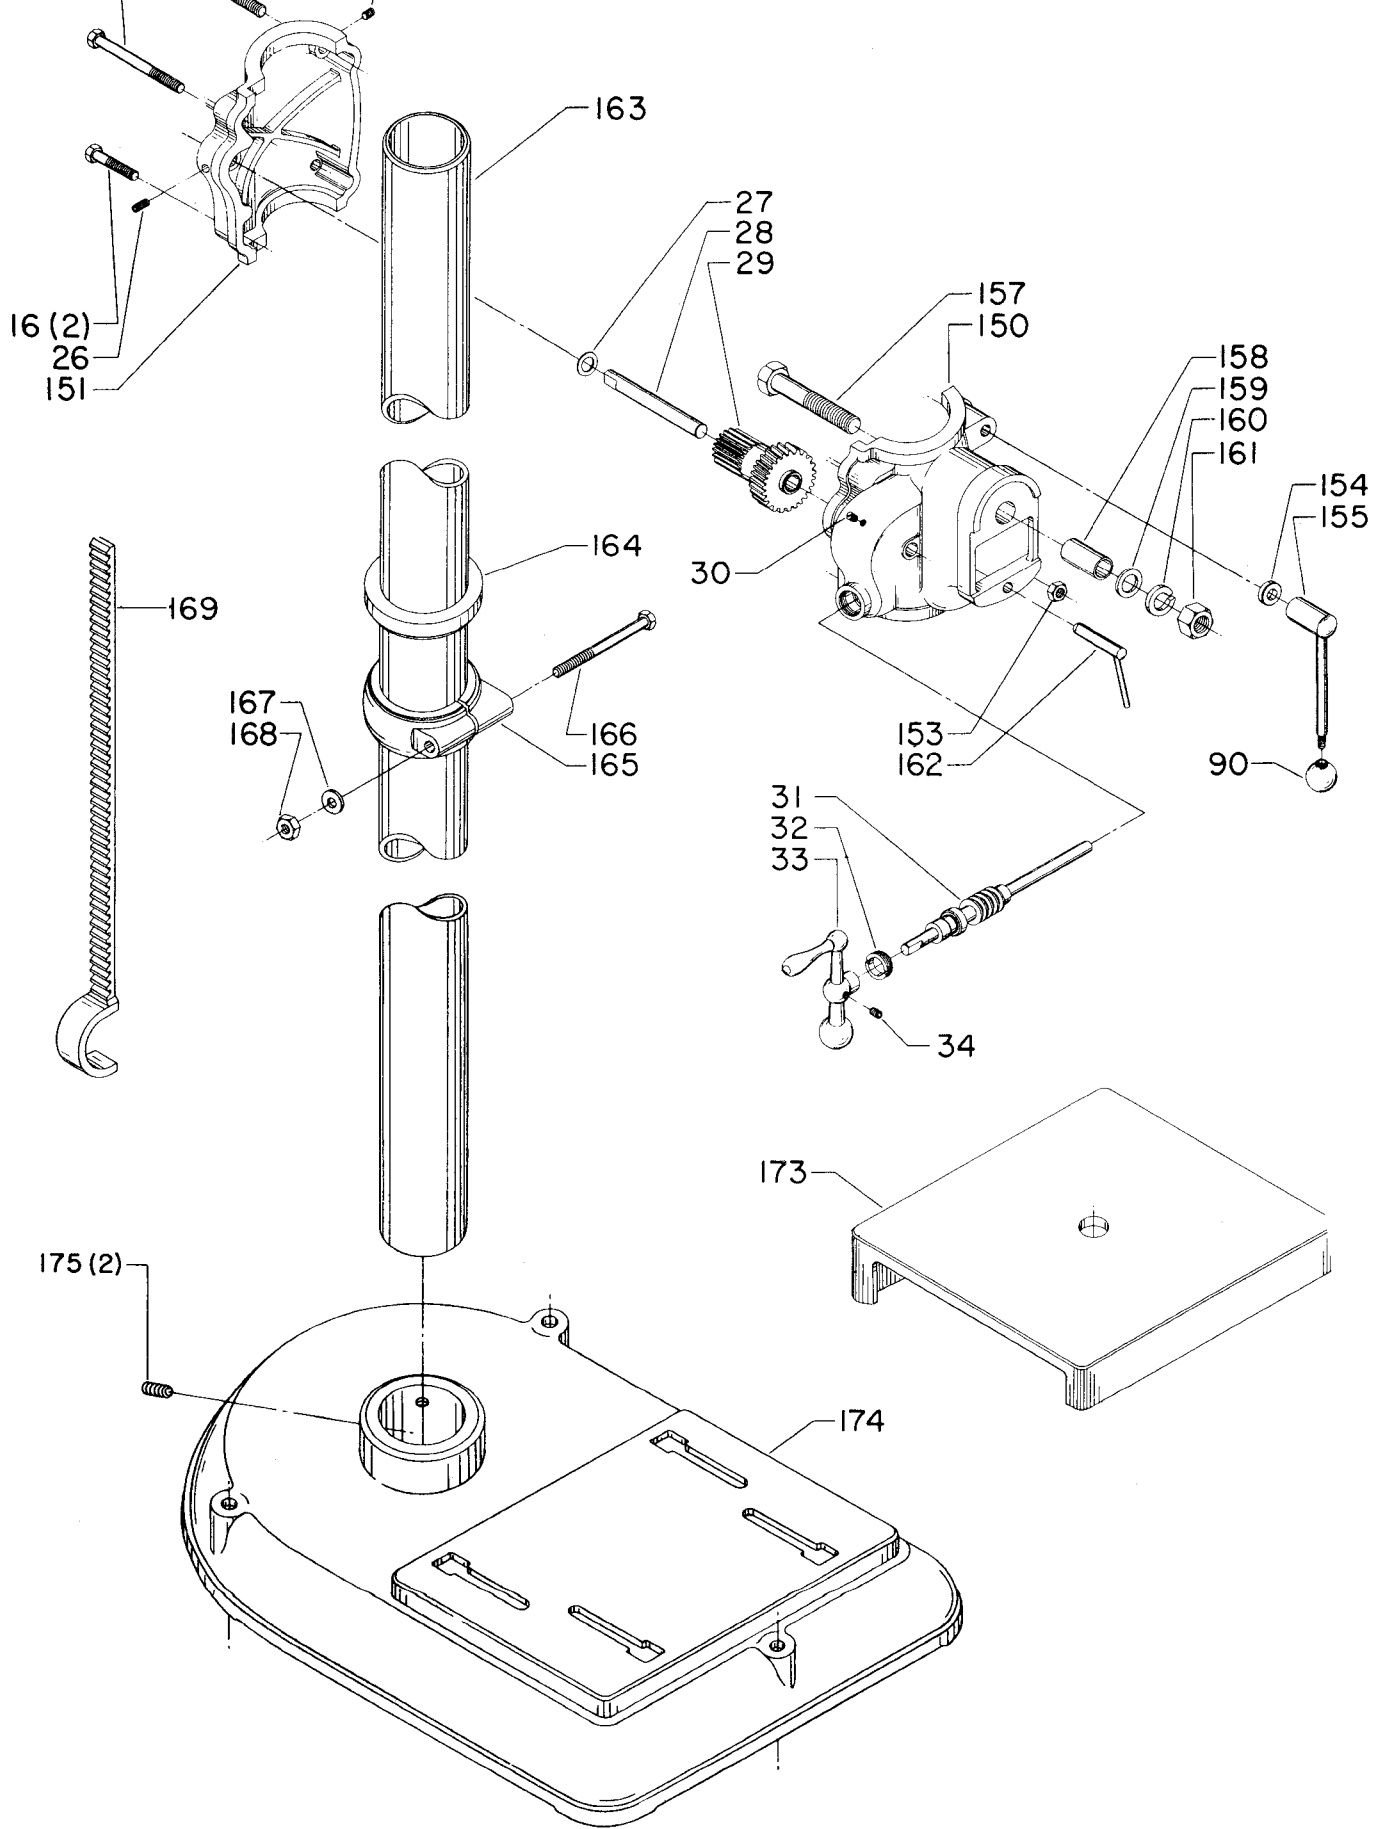

## Parts List for 17-625 Type 1

Item Number	Part Number	Description	Qty Required
1	902010101300S	HEX NUT	6
2	904010101620S	WASHER	6
3	902030002951	SPEED NUT	4
4	1200037	MOTOR PLATE ASSY	1
5	000000-00	No Longer Available	1
6	904150117105	RING	2
7	901110200834S	CARRIAGE BOLT	4
8	902010201226S	NUT	2
9	904030201674	LOCKWASHER	2
11	904100213834	Use 426-03-388-0001	2
12	491950-00	SET SCREW	2
13	402070715003	PIN	2
16	000000-00	No Longer Available	2
17	901010600633	CAP SCREW	1
18	901010603114	CAP SCREW	2
19	902010105437	HEX NUT	1
20	000000-00	No Longer Available	1
21	902010201270	NUT	1
23	902040101403	WING NUT	1
24	402070715001	PIN	1
25	000000-00	No Longer Available	1
26	901041900207S	SET SCREW	1
27	904070105575	WASHER	1
28	000000-00	No Longer Available	1
29	402070515002	COMPOUND GEAR	1
31	402054065008	WORM SHAFT	1
32	000000-00	No Longer Available	1

## Parts List for 17-625 Type 1

Item Number	Part Number	Description	Qty Required
33	930059914787	BALL CRANK	1
34	901041500206	SET SCREW	1
35	901020100912	MACHINE SCREW	1
43	904010101610S	STEEL WASHER	1
44	000000-00	No Longer Available	1
45	000000-00	No Longer Available	1
46	000000-00	No Longer Available	1
47	000000-00	No Longer Available	1
48	901041500246	SET SCREW	1
50	000000-00	No Longer Available	1
52	000000-00	No Longer Available	1
54	901020500732	MACHINE SCREW	1
58	902010201227S	HEX JAM NUT	1
59	000000-00	No Longer Available	1
60	000000-00	No Longer Available	1
63	000000-00	No Longer Available	1
64	000000-00	No Longer Available	1
65	000000-00	No Longer Available	1
67	000000-00	No Longer Available	1
68	961010107473	PLUG	1
69	960030102413	LUBE PLATE	1
70	000000-00	No Longer Available	1
70	41-825	HS PULY-7/8B-5ST	1
71	901041500206	SET SCREW	1
72	49-051	V BELT-REPLACES 501	1
72	49-025	SLO-SP VBLT 541/8	1
74	901202416107	HEX HD SCR	3