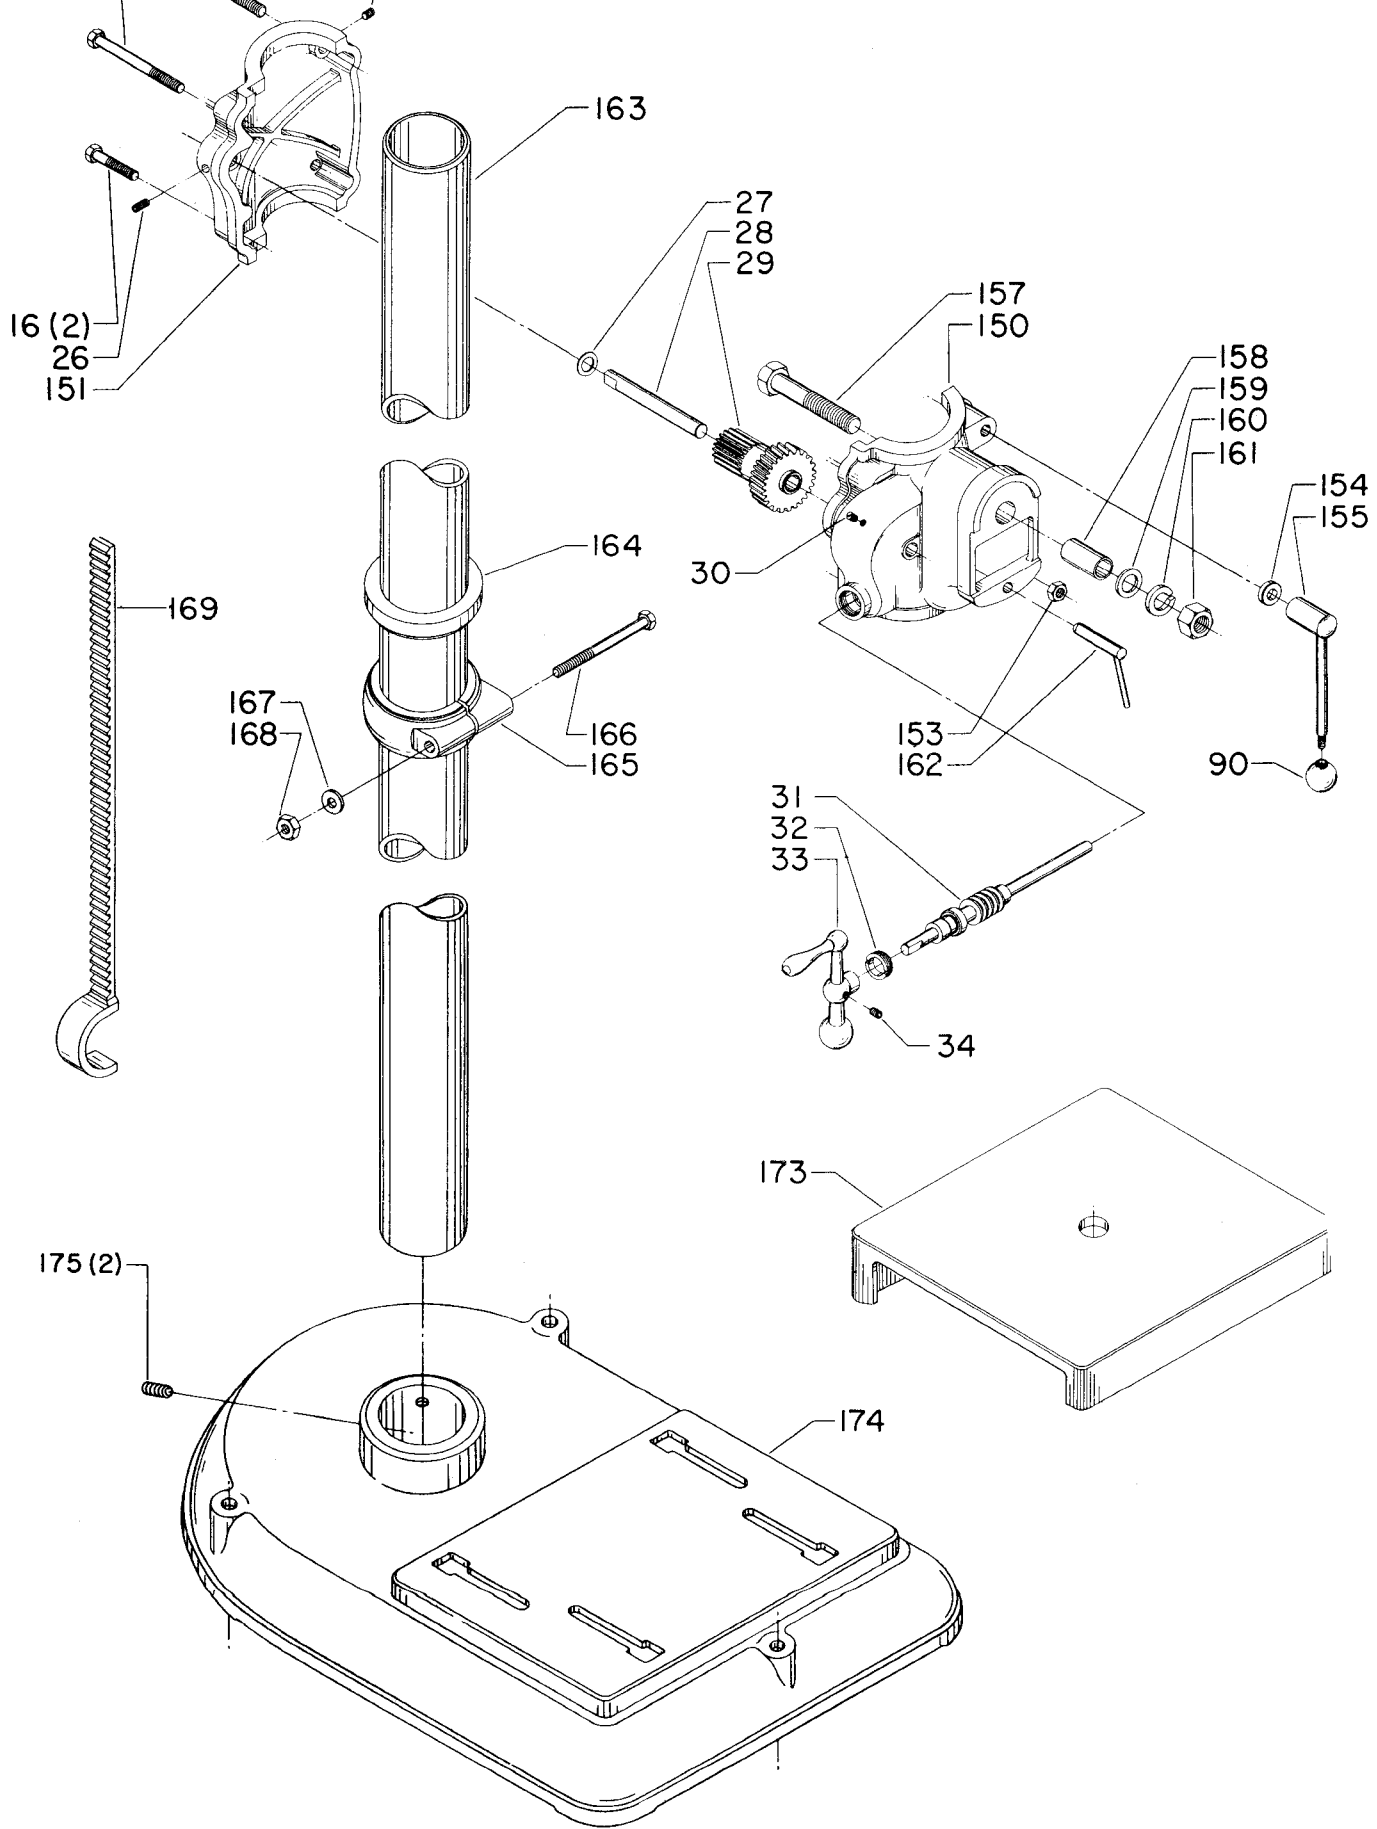

Parts List for 17-610 Type 1

Item Number	Part Number	Description	Qty Required
1	902010101300S	HEX NUT	6
2	904010101620S	WASHER	6
3	902030002951	SPEED NUT	4
4	1200037	MOTOR PLATE ASSY	1
5	000000-00	No Longer Available	1
6	904150117105	RING	2
7	901110200834S	CARRIAGE BOLT	4
8	902010201226S	NUT	2
9	904030201674	LOCKWASHER	2
11	904100213834	Use 426-03-388-0001	2
12	491950-00	SET SCREW	2
13	402070715003	PIN	2
16	000000-00	No Longer Available	2
17	901010600633	CAP SCREW	1
18	901010603114	CAP SCREW	2
19	902010105437	HEX NUT	1
20	000000-00	No Longer Available	1
21	902010201270	NUT	1
23	902040101403	WING NUT	1
24	402070715001	PIN	1
25	000000-00	No Longer Available	1
26	901041900207S	SET SCREW	1
27	904070105575	WASHER	1
28	000000-00	No Longer Available	1
29	402070515002	COMPOUND GEAR	1
31	402054065008	WORM SHAFT	1
32	000000-00	No Longer Available	1

Parts List for 17-610 Type 1

Item Number	Part Number	Description	Qty Required
33	930059914787	BALL CRANK	1
34	901041500206	SET SCREW	1
35	901020100912	MACHINE SCREW	1
43	904010101610S	STEEL WASHER	1
44	000000-00	No Longer Available	1
45	000000-00	No Longer Available	1
46	000000-00	No Longer Available	1
47	000000-00	No Longer Available	1
48	901041500246	SET SCREW	1
50	000000-00	No Longer Available	1
52	000000-00	No Longer Available	1
54	901020500732	MACHINE SCREW	1
58	902010201227S	HEX JAM NUT	1
59	000000-00	No Longer Available	1
60	000000-00	No Longer Available	1
63	000000-00	No Longer Available	1
64	000000-00	No Longer Available	1
65	000000-00	No Longer Available	1
67	000000-00	No Longer Available	1
68	961010107473	PLUG	1
69	960030102413	LUBE PLATE	1
70	000000-00	No Longer Available	1
70	41-825	HS PULY-7/8B-5ST	1
71	901041500206	SET SCREW	1
72	49-051	V BELT-REPLACES 501	1
72	49-025	SLO-SP VBLT 541/8	1
74	901202416107	HEX HD SCR	3