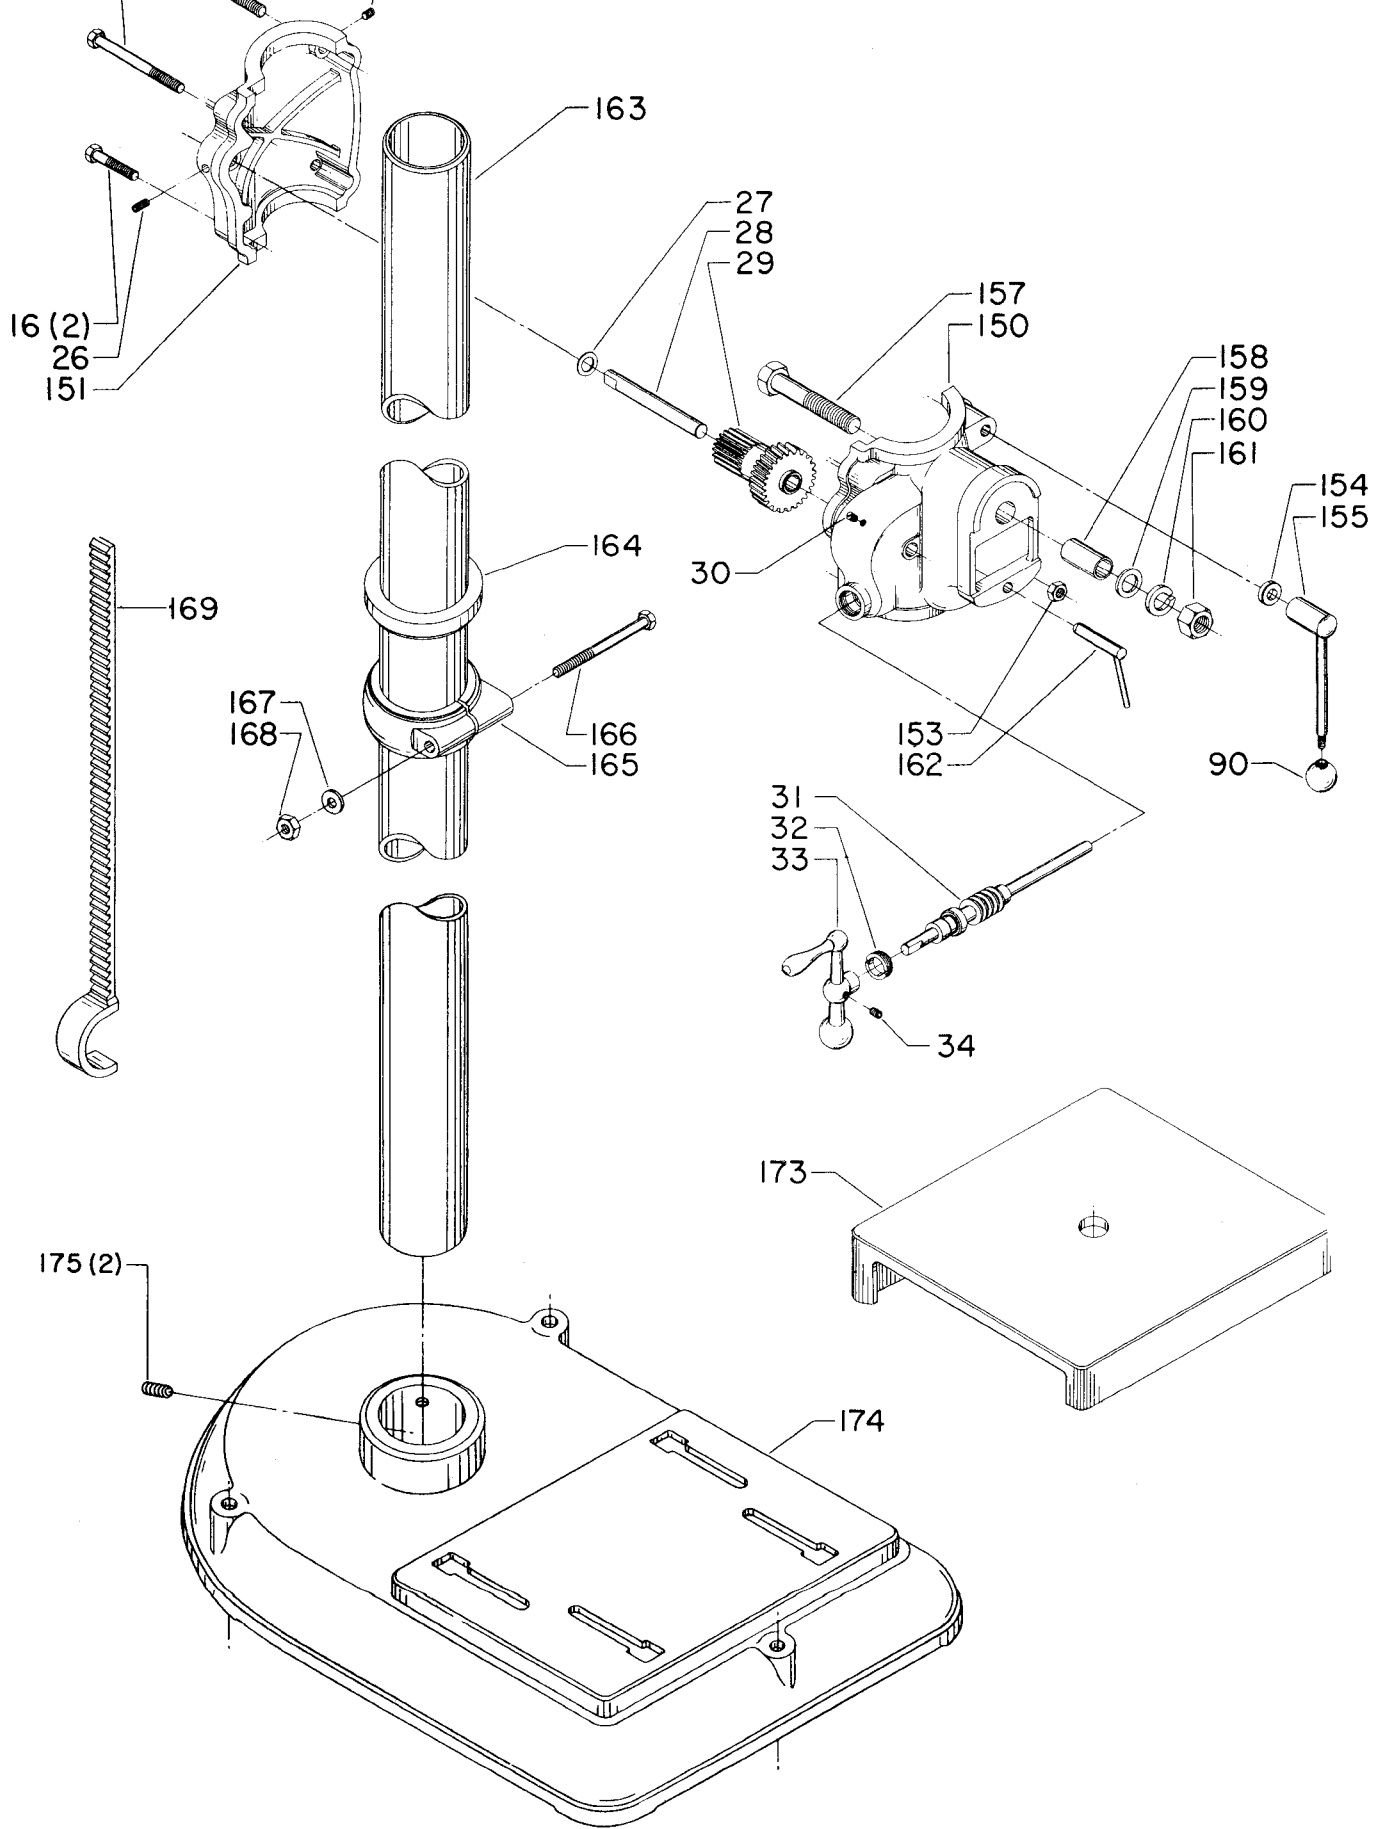

Parts List for 17-608 Type 1

Item Number	Part Number	Description	Qty Required
1	902010101300S	HEX NUT	6
2	904010101620S	WASHER	6
3	902030002951	SPEED NUT	4
4	1200037	MOTOR PLATE ASSY	1
5	000000-00	No Longer Available	1
6	904150117105	RING	2
7	901110200834S	CARRIAGE BOLT	4
8	902010201226S	NUT	2
9	904030201674	LOCKWASHER	2
11	904100213834	Use 426-03-388-0001	2
12	491950-00	SET SCREW	2
13	402070715003	PIN	2
16	000000-00	No Longer Available	2
17	901010600633	CAP SCREW	1
18	901010603114	CAP SCREW	2
19	902010105437	HEX NUT	1
20	000000-00	No Longer Available	1
21	902010201270	NUT	1
23	902040101403	WING NUT	1
24	402070715001	PIN	1
25	000000-00	No Longer Available	1
26	901041900207S	SET SCREW	1
27	904070105575	WASHER	1
28	000000-00	No Longer Available	1
29	402070515002	COMPOUND GEAR	1
31	402054065008	WORM SHAFT	1
32	000000-00	No Longer Available	1

Parts List for 17-608 Type 1

Item Number	Part Number	Description	Qty Required
33	930059914787	BALL CRANK	1
34	901041500206	SET SCREW	1
35	901020100912	MACHINE SCREW	1
43	904010101610S	STEEL WASHER	1
44	000000-00	No Longer Available	1
45	000000-00	No Longer Available	1
46	000000-00	No Longer Available	1
47	000000-00	No Longer Available	1
48	901041500246	SET SCREW	1
50	000000-00	No Longer Available	1
52	000000-00	No Longer Available	1
54	901020500732	MACHINE SCREW	1
58	902010201227S	HEX JAM NUT	1
59	000000-00	No Longer Available	1
60	000000-00	No Longer Available	1
63	000000-00	No Longer Available	1
64	000000-00	No Longer Available	1
65	000000-00	No Longer Available	1
67	000000-00	No Longer Available	1
68	961010107473	PLUG	1
69	960030102413	LUBE PLATE	1
70	000000-00	No Longer Available	1
70	41-825	HS PULY-7/8B-5ST	1
71	901041500206	SET SCREW	1
72	49-051	V BELT-REPLACES 501	1
72	49-025	SLO-SP VBLT 541/8	1
74	901202416107	HEX HD SCR	3