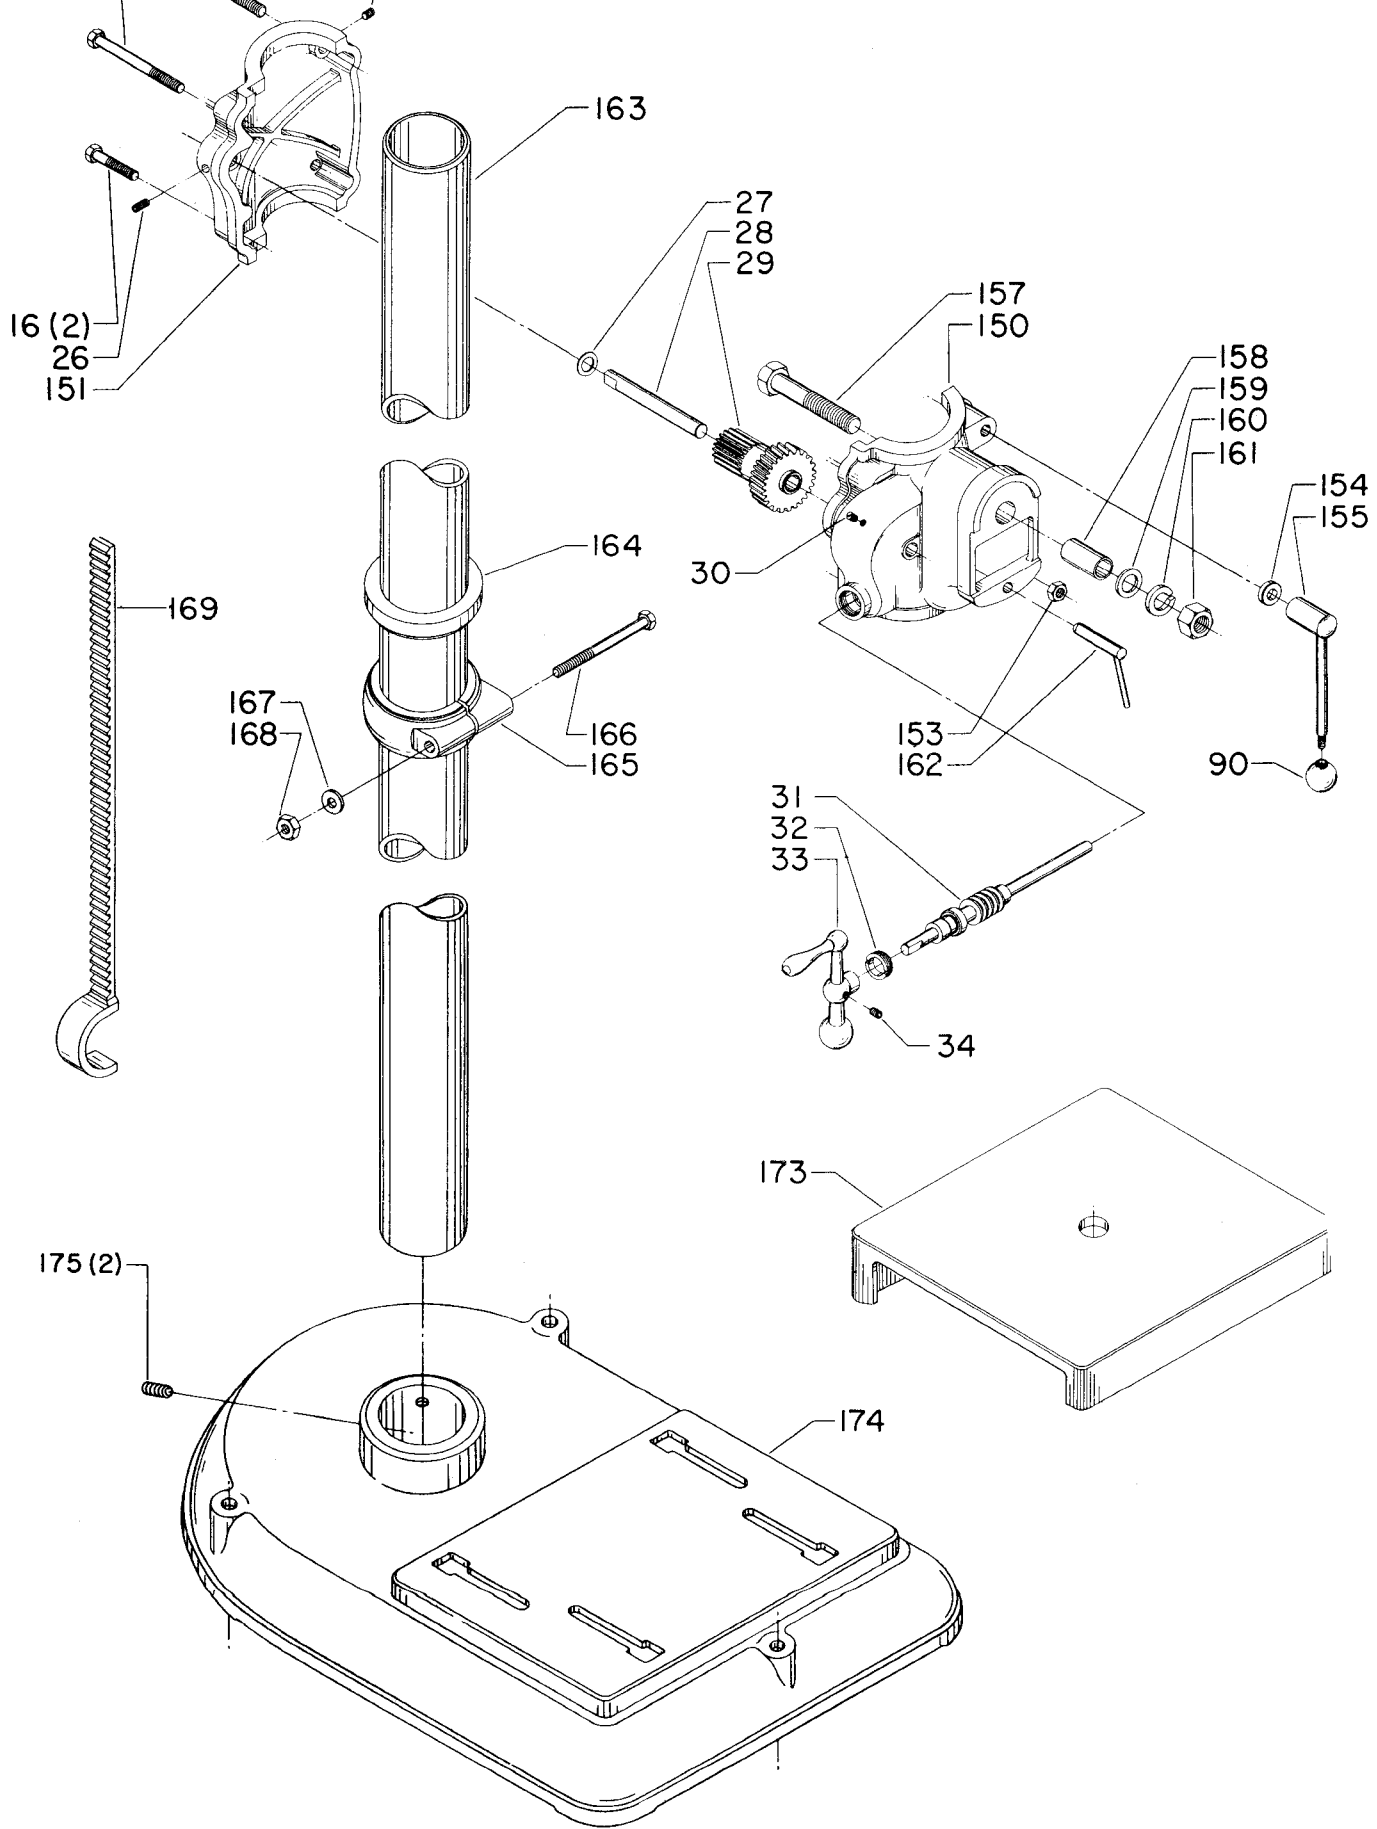

Parts List for 17-605 Type 1

Item Number	Part Number	Description	Qty Required
1	902010101300S	HEX NUT	6
2	904010101620S	WASHER	6
3	902030002951	SPEED NUT	4
4	1200037	MOTOR PLATE ASSY	1
5	000000-00	No Longer Available	1
6	904150117105	RING	2
7	901110200834S	CARRIAGE BOLT	4
8	902010201226S	NUT	2
9	904030201674	LOCKWASHER	2
11	904100213834	Use 426-03-388-0001	2
12	491950-00	SET SCREW	2
13	402070715003	PIN	2
16	000000-00	No Longer Available	2
17	901010600633	CAP SCREW	1
18	901010603114	CAP SCREW	2
19	902010105437	HEX NUT	1
20	000000-00	No Longer Available	1
21	902010201270	NUT	1
23	902040101403	WING NUT	1
24	402070715001	PIN	1
25	000000-00	No Longer Available	1
26	901041900207S	SET SCREW	1
27	904070105575	WASHER	1
28	000000-00	No Longer Available	1
29	402070515002	COMPOUND GEAR	1
31	402054065008	WORM SHAFT	1
32	000000-00	No Longer Available	1

Parts List for 17-605 Type 1

Item Number	Part Number	Description	Qty Required
33	930059914787	BALL CRANK	1
34	901041500206	SET SCREW	1
35	901020100912	MACHINE SCREW	1
43	904010101610S	STEEL WASHER	1
44	000000-00	No Longer Available	1
45	000000-00	No Longer Available	1
46	000000-00	No Longer Available	1
47	000000-00	No Longer Available	1
48	901041500246	SET SCREW	1
50	000000-00	No Longer Available	1
52	000000-00	No Longer Available	1
54	901020500732	MACHINE SCREW	1
58	902010201227S	HEX JAM NUT	1
59	000000-00	No Longer Available	1
60	000000-00	No Longer Available	1
63	000000-00	No Longer Available	1
64	000000-00	No Longer Available	1
65	000000-00	No Longer Available	1
67	000000-00	No Longer Available	1
68	961010107473	PLUG	1
69	960030102413	LUBE PLATE	1
70	000000-00	No Longer Available	1
70	41-825	HS PULY-7/8B-5ST	1
71	901041500206	SET SCREW	1
72	49-025	SLO-SP VBLT 541/8	1
72	49-051	V BELT-REPLACES 501	1
74	901202416107	HEX HD SCR	3