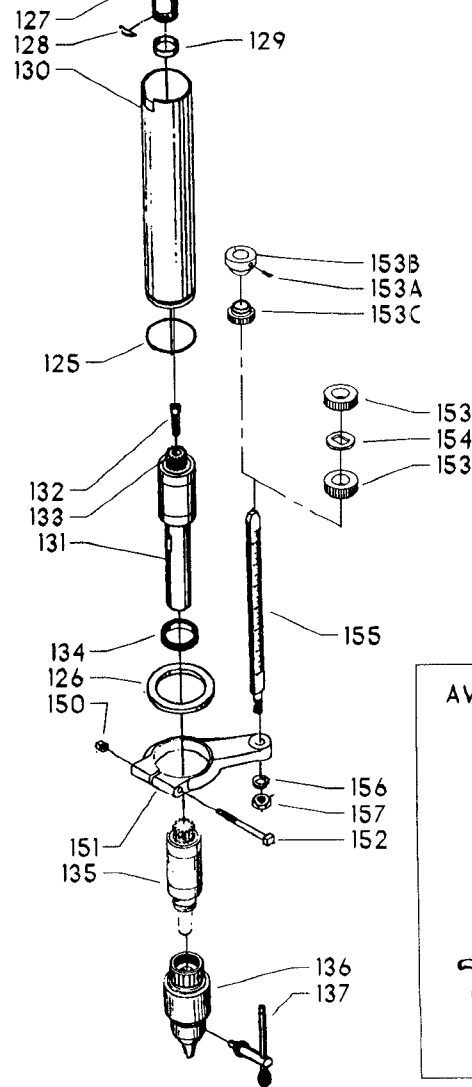

EARLY MODELS ONLY

AVAILABLE AS AN ACCESSORY

Parts List for 17-462 Type 2

Item Number	Part Number	Description	Qty Required
1	000000-00	No Longer Available	1
1	402007520001	WARNING LABEL	1
2	000000-00	No Longer Available	2
3	901021207504S	MACHINE SCREW	1
4	901064502250S	DRIVE SCREW	2
5	402051370001	NAMEPLATE	1
6	000000-00	No Longer Available	2
7	902012101079	LOCK NUT	4
8	489026-00	HEX NUT	4
9	904010101614S	STEEL WASHER	4
10	000000-00	No Longer Available	2
11	901010600626S	CAP SCREW	2
12	902010101300S	HEX NUT	2
13	904010101620S	WASHER	2
14	401043145010	REAR BRACKET	1
15	402070545001	LOWER GUARD	1
16	901020100506	MACHINE SCREW	2
17	401040145007	FRONT BRACKET	1
18	901010600605	CAP SCREW	1
20	000000-00	No Longer Available	1
21	000000-00	No Longer Available	1
21	49-051	V BELT-REPLACES 501	1
22	000000-00	No Longer Available	1
23	901041500206	SET SCREW	1
24	41-825	HS PULY-7/8B-5ST	1
25	901041500206	SET SCREW	1
26	904150131024	RET RING	2

Parts List for 17-462 Type 2

Item Number	Part Number	Description	Qty Required
27	000000-00	No Longer Available	1
28	1200037	MOTOR PLATE ASSY	1
28	1200040	MOTOR PLATE ASSY	1
29	901110200834S	CARRIAGE BOLT	4
30	902030002951	SPEED NUT	4
31	902010205435S	JAM NUT	1
32	1200035	MOTOR PLATE ASSY	1
33	902040101403	WING NUT	1
34	901010600649S	CAP SCREW	2
35	902030002951	SPEED NUT	2
36	904010101620S	WASHER	4
37	904010101620S	WASHER	1
38	902010101300S	HEX NUT	4
40	402073575022	HEAD ASSY	1
41	402070205005	CAP	1
42	000000-00	No Longer Available	1
43	901010603114	CAP SCREW	1
44	000000-00	No Longer Available	2
45	901041900207S	SET SCREW	1
46	000000-00	No Longer Available	1
47	904070105575	WASHER	1
48	000000-00	No Longer Available	1
49	402070515002	COMPOUND GEAR	1
50	000000-00	No Longer Available	1
51	901041500206	SET SCREW	1
52	901202416107	HEX HD SCR	3
53	000000-00	No Longer Available	1