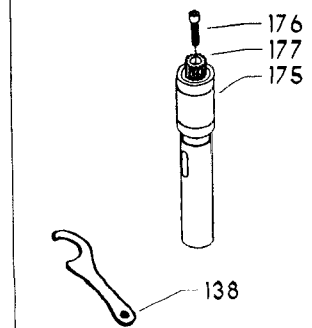

EARLY MODELS ONLY

AVAILABLE AS AN ACCESSORY

Parts List for 17-462 Type 2

Item Number	Part Number	Description	Qty Required
1	000000-00	No Longer Available	1
1	402007520001	WARNING LABEL	1
2	000000-00	No Longer Available	2
3	901021207504S	MACHINE SCREW	1
4	901064502250S	DRIVE SCREW	2
5	402051370001	NAMEPLATE	1
6	000000-00	No Longer Available	2
7	902012101079	LOCK NUT	4
8	489026-00	HEX NUT	4
9	904010101614S	STEEL WASHER	4
10	000000-00	No Longer Available	2
11	901010600626S	CAP SCREW	2
12	902010101300S	HEX NUT	2
13	904010101620S	WASHER	2
14	401043145010	REAR BRACKET	1
15	402070545001	LOWER GUARD	1
16	901020100506	MACHINE SCREW	2
17	401040145007	FRONT BRACKET	1
18	901010600605	CAP SCREW	1
20	000000-00	No Longer Available	1
21	000000-00	No Longer Available	1
21	49-051	V BELT-REPLACES 501	1
22	000000-00	No Longer Available	1
23	901041500206	SET SCREW	1
24	41-825	HS PULY-7/8B-5ST	1
25	901041500206	SET SCREW	1
26	904150131024	RET RING	2

Parts List for 17-462 Type 2

Item Number	Part Number	Description	Qty Required
27	000000-00	No Longer Available	1
28	1200037	MOTOR PLATE ASSY	1
28	1200040	MOTOR PLATE ASSY	1
29	901110200834S	CARRIAGE BOLT	4
30	902030002951	SPEED NUT	4
31	902010205435S	JAM NUT	1
32	1200035	MOTOR PLATE ASSY	1
33	902040101403	WING NUT	1
34	901010600649S	CAP SCREW	2
35	902030002951	SPEED NUT	2
36	904010101620S	WASHER	4
37	904010101620S	WASHER	1
38	902010101300S	HEX NUT	4
40	402073575022	HEAD ASSY	1
41	402070205005	CAP	1
42	000000-00	No Longer Available	1
43	901010603114	CAP SCREW	1
44	000000-00	No Longer Available	2
45	901041900207S	SET SCREW	1
46	000000-00	No Longer Available	1
47	904070105575	WASHER	1
48	000000-00	No Longer Available	1
49	402070515002	COMPOUND GEAR	1
50	000000-00	No Longer Available	1
51	901041500206	SET SCREW	1
52	901202416107	HEX HD SCR	3
53	000000-00	No Longer Available	1