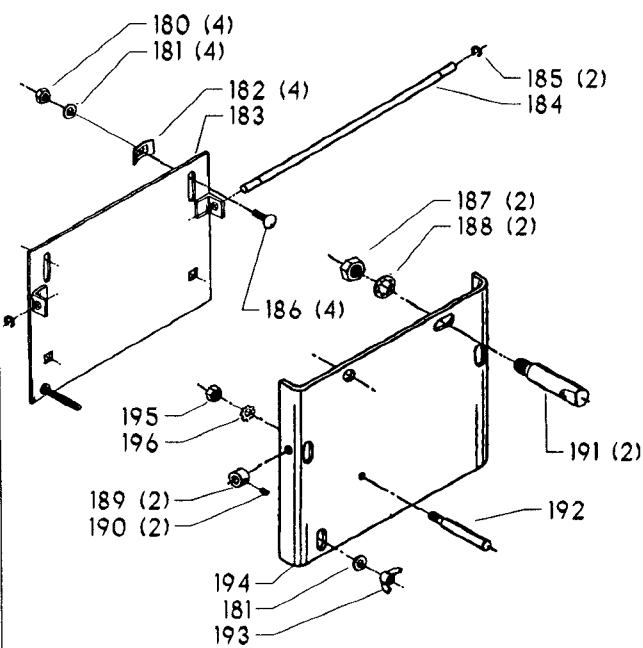

EARLY MODELS ONLY

AVAILABLE AS AN ACCESSORY

Parts List for 17-462 Type 2

Item Number	Part Number	Description	Qty Required
1	000000-00	No Longer Available	1
1	402007520001	WARNING LABEL	1
2	000000-00	No Longer Available	2
3	901021207504S	MACHINE SCREW	1
4	901064502250S	DRIVE SCREW	2
5	402051370001	NAMEPLATE	1
6	000000-00	No Longer Available	2
7	902012101079	LOCK NUT	4
8	489026-00	HEX NUT	4
9	904010101614S	STEEL WASHER	4
10	000000-00	No Longer Available	2
11	901010600626S	CAP SCREW	2
12	902010101300S	HEX NUT	2
13	904010101620S	WASHER	2
14	401043145010	REAR BRACKET	1
15	402070545001	LOWER GUARD	1
16	901020100506	MACHINE SCREW	2
17	401040145007	FRONT BRACKET	1
18	901010600605	CAP SCREW	1
20	000000-00	No Longer Available	1
21	000000-00	No Longer Available	1
21	49-051	V BELT-REPLACES 501	1
22	000000-00	No Longer Available	1
23	901041500206	SET SCREW	1
24	41-825	HS PULY-7/8B-5ST	1
25	901041500206	SET SCREW	1
26	904150131024	RET RING	2

Parts List for 17-462 Type 2

Item Number	Part Number	Description	Qty Required
27	000000-00	No Longer Available	1
28	1200037	MOTOR PLATE ASSY	1
28	1200040	MOTOR PLATE ASSY	1
29	901110200834S	CARRIAGE BOLT	4
30	902030002951	SPEED NUT	4
31	902010205435S	JAM NUT	1
32	1200035	MOTOR PLATE ASSY	1
33	902040101403	WING NUT	1
34	901010600649S	CAP SCREW	2
35	902030002951	SPEED NUT	2
36	904010101620S	WASHER	4
37	904010101620S	WASHER	1
38	902010101300S	HEX NUT	4
40	402073575022	HEAD ASSY	1
41	402070205005	CAP	1
42	000000-00	No Longer Available	1
43	901010603114	CAP SCREW	1
44	000000-00	No Longer Available	2
45	901041900207S	SET SCREW	1
46	000000-00	No Longer Available	1
47	904070105575	WASHER	1
48	000000-00	No Longer Available	1
49	402070515002	COMPOUND GEAR	1
50	000000-00	No Longer Available	1
51	901041500206	SET SCREW	1
52	901202416107	HEX HD SCR	3
53	000000-00	No Longer Available	1