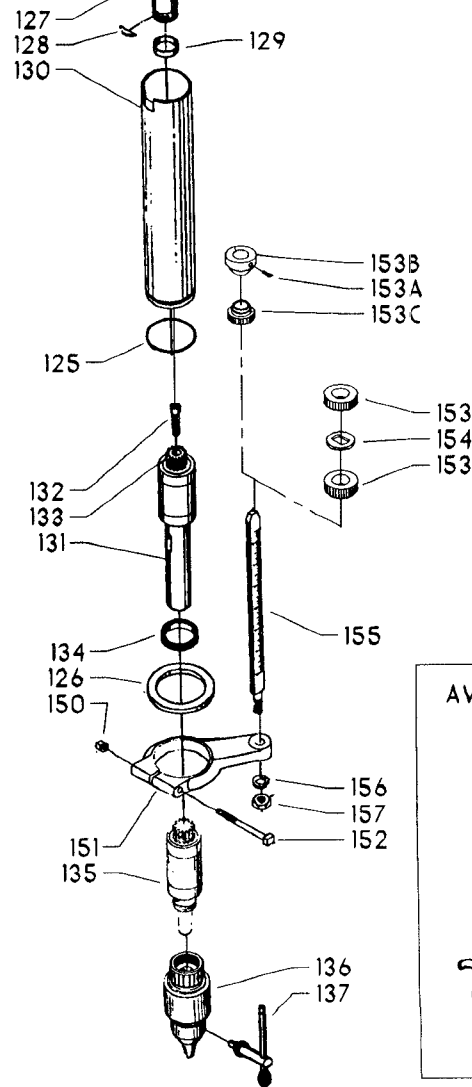

EARLY MODELS ONLY

AVAILABLE AS AN ACCESSORY

Parts List for 17-453 Type 1

Item Number	Part Number	Description	Qty Required
1	000000-00	No Longer Available	1
1	402007520001	WARNING LABEL	1
2	000000-00	No Longer Available	2
3	901021207504S	MACHINE SCREW	1
4	901064502250S	DRIVE SCREW	2
5	402051370001	NAMEPLATE	1
6	000000-00	No Longer Available	2
7	902012101079	LOCK NUT	4
8	489026-00	HEX NUT	4
9	904010101614S	STEEL WASHER	4
10	000000-00	No Longer Available	2
11	901010600626S	CAP SCREW	2
12	902010101300S	HEX NUT	2
13	904010101620S	WASHER	2
14	401043145010	REAR BRACKET	1
15	402070545001	LOWER GUARD	1
16	901020100506	MACHINE SCREW	2
17	401040145007	FRONT BRACKET	1
18	901010600605	CAP SCREW	1
20	000000-00	No Longer Available	1
21	000000-00	No Longer Available	1
21	49-051	V BELT-REPLACES 501	1
22	000000-00	No Longer Available	1
23	901041500206	SET SCREW	1
24	41-825	HS PULY-7/8B-5ST	1
25	901041500206	SET SCREW	1
26	904150131024	RET RING	2

Parts List for 17-453 Type 1

Item Number	Part Number	Description	Qty Required
27	000000-00	No Longer Available	1
28	1200037	MOTOR PLATE ASSY	1
28	1200040	MOTOR PLATE ASSY	1
29	901110200834S	CARRIAGE BOLT	4
30	902030002951	SPEED NUT	4
31	902010205435S	JAM NUT	1
32	1200035	MOTOR PLATE ASSY	1
33	902040101403	WING NUT	1
34	901010600649S	CAP SCREW	2
35	902030002951	SPEED NUT	2
36	904010101620S	WASHER	4
37	904010101620S	WASHER	1
38	902010101300S	HEX NUT	4
40	402073575022	HEAD ASSY	1
41	402070205005	CAP	1
42	000000-00	No Longer Available	1
43	901010603114	CAP SCREW	1
44	000000-00	No Longer Available	2
45	901041900207S	SET SCREW	1
46	000000-00	No Longer Available	1
47	904070105575	WASHER	1
48	000000-00	No Longer Available	1
49	402070515002	COMPOUND GEAR	1
50	000000-00	No Longer Available	1
51	901041500206	SET SCREW	1
52	901202416107	HEX HD SCR	3
53	000000-00	No Longer Available	1