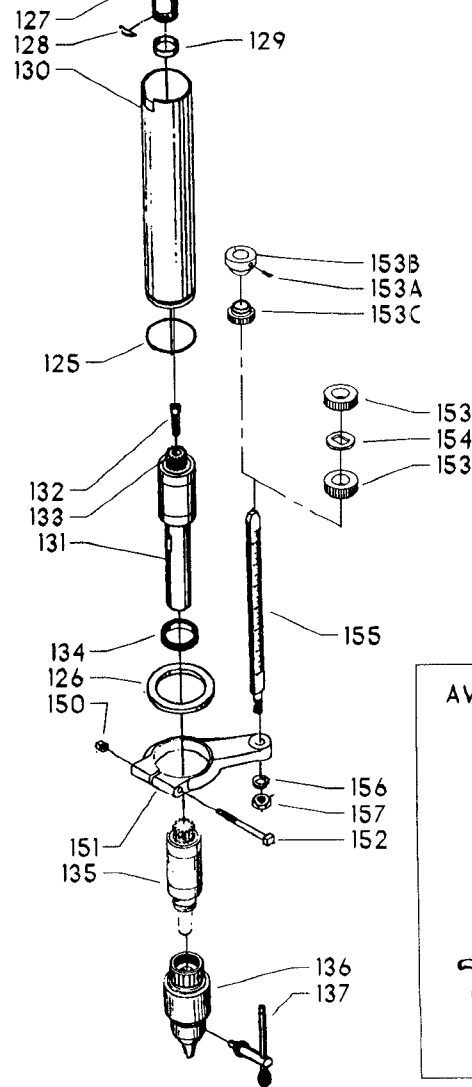

EARLY MODELS ONLY

AVAILABLE AS AN ACCESSORY

Parts List for 17-451 Type 1

Item Number	Part Number	Description	Qty Required
1	000000-00	No Longer Available	1
1	402007520001	WARNING LABEL	1
2	000000-00	No Longer Available	2
3	901021207504S	MACHINE SCREW	1
4	901064502250S	DRIVE SCREW	2
5	402051370001	NAMEPLATE	1
6	000000-00	No Longer Available	2
7	902012101079	LOCK NUT	4
8	489026-00	HEX NUT	4
9	904010101614S	STEEL WASHER	4
10	000000-00	No Longer Available	2
11	901010600626S	CAP SCREW	2
12	902010101300S	HEX NUT	2
13	904010101620S	WASHER	2
14	401043145010	REAR BRACKET	1
15	402070545001	LOWER GUARD	1
16	901020100506	MACHINE SCREW	2
17	401040145007	FRONT BRACKET	1
18	901010600605	CAP SCREW	1
20	000000-00	No Longer Available	1
21	000000-00	No Longer Available	1
21	49-051	V BELT-REPLACES 501	1
22	000000-00	No Longer Available	1
23	901041500206	SET SCREW	1
24	41-825	HS PULY-7/8B-5ST	1
25	901041500206	SET SCREW	1
26	904150131024	RET RING	2

Parts List for 17-451 Type 1

Item Number	Part Number	Description	Qty Required
27	000000-00	No Longer Available	1
28	1200037	MOTOR PLATE ASSY	1
28	1200040	MOTOR PLATE ASSY	1
29	901110200834S	CARRIAGE BOLT	4
30	902030002951	SPEED NUT	4
31	902010205435S	JAM NUT	1
32	1200035	MOTOR PLATE ASSY	1
33	902040101403	WING NUT	1
34	901010600649S	CAP SCREW	2
35	902030002951	SPEED NUT	2
36	904010101620S	WASHER	4
37	904010101620S	WASHER	1
38	902010101300S	HEX NUT	4
40	402073575022	HEAD ASSY	1
41	402070205005	CAP	1
42	000000-00	No Longer Available	1
43	901010603114	CAP SCREW	1
44	000000-00	No Longer Available	2
45	901041900207S	SET SCREW	1
46	000000-00	No Longer Available	1
47	904070105575	WASHER	1
48	000000-00	No Longer Available	1
49	402070515002	COMPOUND GEAR	1
50	000000-00	No Longer Available	1
51	901041500206	SET SCREW	1
52	901202416107	HEX HD SCR	3
53	000000-00	No Longer Available	1