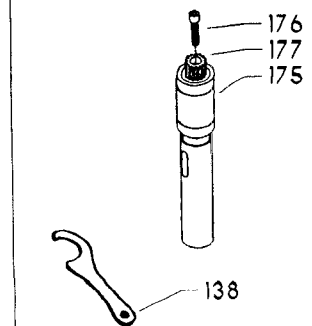

EARLY MODELS ONLY

AVAILABLE AS AN ACCESSORY

Parts List for 17-451 Type 1

Item Number	Part Number	Description	Qty Required
1	000000-00	No Longer Available	1
1	402007520001	WARNING LABEL	1
2	000000-00	No Longer Available	2
3	901021207504S	MACHINE SCREW	1
4	901064502250S	DRIVE SCREW	2
5	402051370001	NAMEPLATE	1
6	000000-00	No Longer Available	2
7	902012101079	LOCK NUT	4
8	489026-00	HEX NUT	4
9	904010101614S	STEEL WASHER	4
10	000000-00	No Longer Available	2
11	901010600626S	CAP SCREW	2
12	902010101300S	HEX NUT	2
13	904010101620S	WASHER	2
14	401043145010	REAR BRACKET	1
15	402070545001	LOWER GUARD	1
16	901020100506	MACHINE SCREW	2
17	401040145007	FRONT BRACKET	1
18	901010600605	CAP SCREW	1
20	000000-00	No Longer Available	1
21	000000-00	No Longer Available	1
21	49-051	V BELT-REPLACES 501	1
22	000000-00	No Longer Available	1
23	901041500206	SET SCREW	1
24	41-825	HS PULY-7/8B-5ST	1
25	901041500206	SET SCREW	1
26	904150131024	RET RING	2

Parts List for 17-451 Type 1

Item Number	Part Number	Description	Qty Required
27	000000-00	No Longer Available	1
28	1200037	MOTOR PLATE ASSY	1
28	1200040	MOTOR PLATE ASSY	1
29	901110200834S	CARRIAGE BOLT	4
30	902030002951	SPEED NUT	4
31	902010205435S	JAM NUT	1
32	1200035	MOTOR PLATE ASSY	1
33	902040101403	WING NUT	1
34	901010600649S	CAP SCREW	2
35	902030002951	SPEED NUT	2
36	904010101620S	WASHER	4
37	904010101620S	WASHER	1
38	902010101300S	HEX NUT	4
40	402073575022	HEAD ASSY	1
41	402070205005	CAP	1
42	000000-00	No Longer Available	1
43	901010603114	CAP SCREW	1
44	000000-00	No Longer Available	2
45	901041900207S	SET SCREW	1
46	000000-00	No Longer Available	1
47	904070105575	WASHER	1
48	000000-00	No Longer Available	1
49	402070515002	COMPOUND GEAR	1
50	000000-00	No Longer Available	1
51	901041500206	SET SCREW	1
52	901202416107	HEX HD SCR	3
53	000000-00	No Longer Available	1