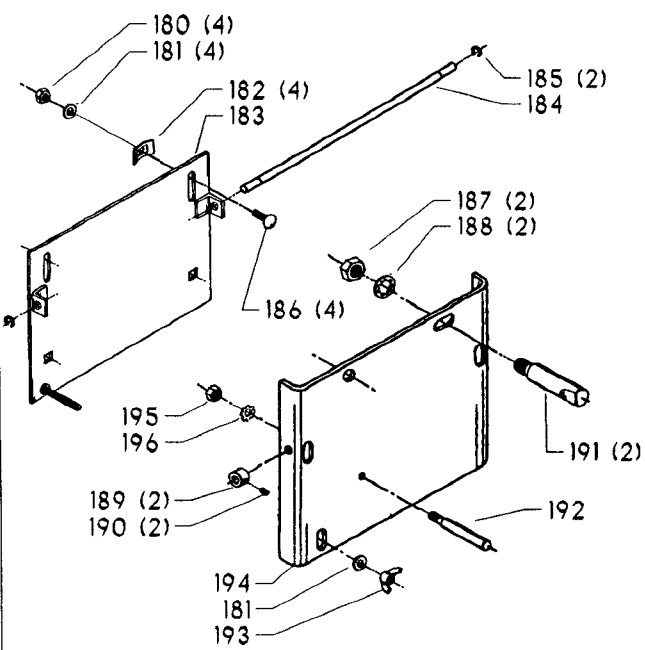

EARLY MODELS ONLY

AVAILABLE AS AN ACCESSORY