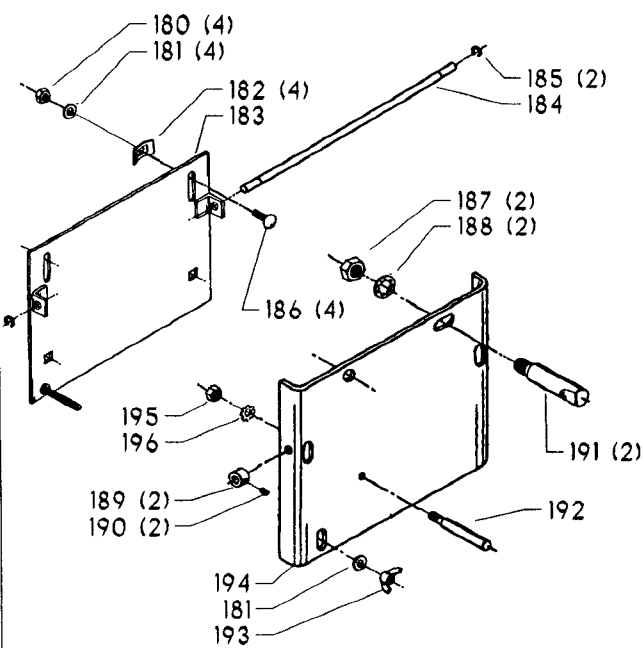

EARLY MODELS ONLY

AVAILABLE AS AN ACCESSORY