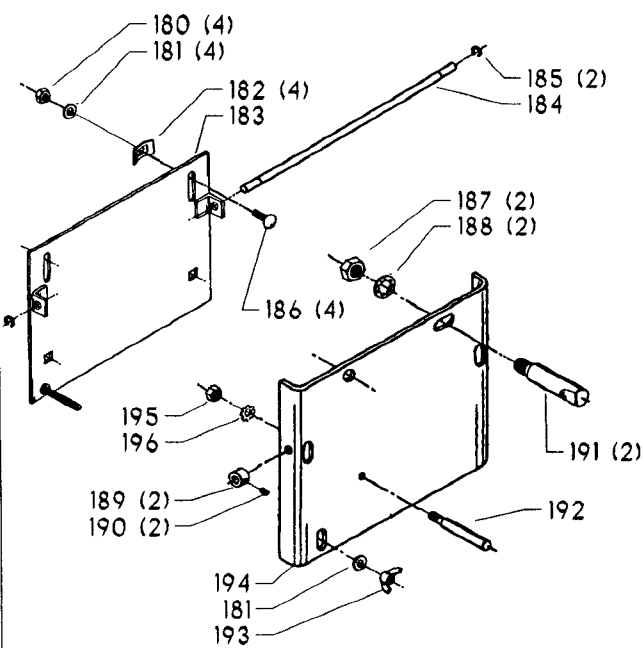

EARLY MODELS ONLY

AVAILABLE AS AN ACCESSORY

Parts List for 17-437 Type 1

Item Number	Part Number	Description	Qty Required
1	000000-00	No Longer Available	1
1	402007520001	WARNING LABEL	1
2	000000-00	No Longer Available	2
3	901021207504S	MACHINE SCREW	1
4	901064502250S	DRIVE SCREW	2
5	402051370001	NAMEPLATE	1
6	000000-00	No Longer Available	2
7	902012101079	LOCK NUT	4
8	489026-00	HEX NUT	4
9	904010101614S	STEEL WASHER	4
10	000000-00	No Longer Available	2
11	901010600626S	CAP SCREW	2
12	902010101300S	HEX NUT	2
13	904010101620S	WASHER	2
14	401043145010	REAR BRACKET	1
15	402070545001	LOWER GUARD	1
16	901020100506	MACHINE SCREW	2
17	401040145007	FRONT BRACKET	1
18	901010600605	CAP SCREW	1
20	000000-00	No Longer Available	1
21	000000-00	No Longer Available	1
21	49-051	V BELT-REPLACES 501	1
22	000000-00	No Longer Available	1
23	901041500206	SET SCREW	1
24	41-825	HS PULY-7/8B-5ST	1
25	901041500206	SET SCREW	1
26	904150131024	RET RING	2

Parts List for 17-437 Type 1

Item Number	Part Number	Description	Qty Required
27	000000-00	No Longer Available	1
28	1200037	MOTOR PLATE ASSY	1
28	1200040	MOTOR PLATE ASSY	1
29	901110200834S	CARRIAGE BOLT	4
30	902030002951	SPEED NUT	4
31	902010205435S	JAM NUT	1
32	1200035	MOTOR PLATE ASSY	1
33	902040101403	WING NUT	1
34	901010600649S	CAP SCREW	2
35	902030002951	SPEED NUT	2
36	904010101620S	WASHER	4
37	904010101620S	WASHER	1
38	902010101300S	HEX NUT	4
40	402073575022	HEAD ASSY	1
41	402070205005	CAP	1
42	000000-00	No Longer Available	1
43	901010603114	CAP SCREW	1
44	000000-00	No Longer Available	2
45	901041900207S	SET SCREW	1
46	000000-00	No Longer Available	1
47	904070105575	WASHER	1
48	000000-00	No Longer Available	1
49	402070515002	COMPOUND GEAR	1
50	000000-00	No Longer Available	1
51	901041500206	SET SCREW	1
52	901202416107	HEX HD SCR	3
53	000000-00	No Longer Available	1