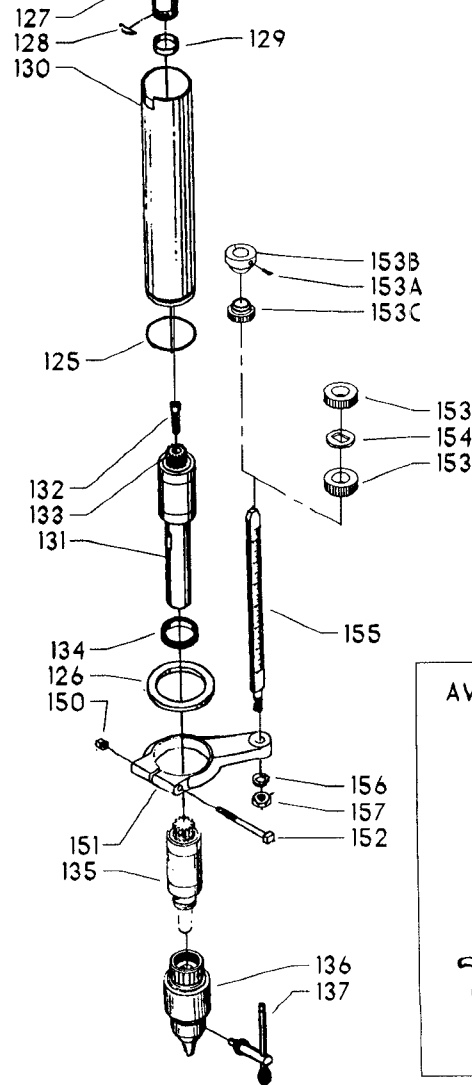

EARLY MODELS ONLY

AVAILABLE AS AN ACCESSORY

Parts List for 17-437 Type 1

Item Number	Part Number	Description	Qty Required
1	000000-00	No Longer Available	1
1	402007520001	WARNING LABEL	1
2	000000-00	No Longer Available	2
3	901021207504S	MACHINE SCREW	1
4	901064502250S	DRIVE SCREW	2
5	402051370001	NAMEPLATE	1
6	000000-00	No Longer Available	2
7	902012101079	LOCK NUT	4
8	489026-00	HEX NUT	4
9	904010101614S	STEEL WASHER	4
10	000000-00	No Longer Available	2
11	901010600626S	CAP SCREW	2
12	902010101300S	HEX NUT	2
13	904010101620S	WASHER	2
14	401043145010	REAR BRACKET	1
15	402070545001	LOWER GUARD	1
16	901020100506	MACHINE SCREW	2
17	401040145007	FRONT BRACKET	1
18	901010600605	CAP SCREW	1
20	000000-00	No Longer Available	1
21	000000-00	No Longer Available	1
21	49-051	V BELT-REPLACES 501	1
22	000000-00	No Longer Available	1
23	901041500206	SET SCREW	1
24	41-825	HS PULY-7/8B-5ST	1
25	901041500206	SET SCREW	1
26	904150131024	RET RING	2

Parts List for 17-437 Type 1

Item Number	Part Number	Description	Qty Required
27	000000-00	No Longer Available	1
28	1200037	MOTOR PLATE ASSY	1
28	1200040	MOTOR PLATE ASSY	1
29	901110200834S	CARRIAGE BOLT	4
30	902030002951	SPEED NUT	4
31	902010205435S	JAM NUT	1
32	1200035	MOTOR PLATE ASSY	1
33	902040101403	WING NUT	1
34	901010600649S	CAP SCREW	2
35	902030002951	SPEED NUT	2
36	904010101620S	WASHER	4
37	904010101620S	WASHER	1
38	902010101300S	HEX NUT	4
40	402073575022	HEAD ASSY	1
41	402070205005	CAP	1
42	000000-00	No Longer Available	1
43	901010603114	CAP SCREW	1
44	000000-00	No Longer Available	2
45	901041900207S	SET SCREW	1
46	000000-00	No Longer Available	1
47	904070105575	WASHER	1
48	000000-00	No Longer Available	1
49	402070515002	COMPOUND GEAR	1
50	000000-00	No Longer Available	1
51	901041500206	SET SCREW	1
52	901202416107	HEX HD SCR	3
53	000000-00	No Longer Available	1