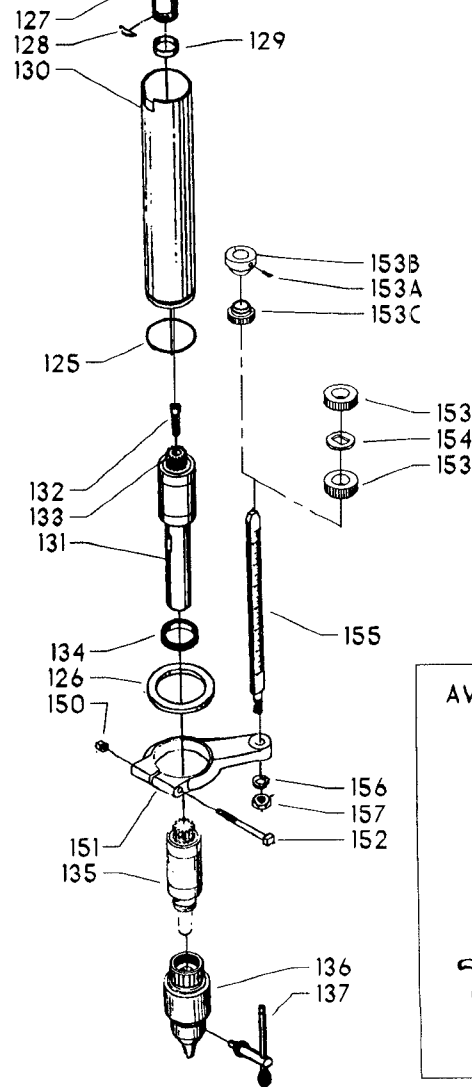

EARLY MODELS ONLY

AVAILABLE AS AN ACCESSORY

Parts List for 17-421 Type 1

Item Number	Part Number	Description	Qty Required
1	000000-00	No Longer Available	1
1	402007520001	WARNING LABEL	1
2	000000-00	No Longer Available	2
3	901021207504S	MACHINE SCREW	1
4	901064502250S	DRIVE SCREW	2
5	402051370001	NAMEPLATE	1
6	000000-00	No Longer Available	2
7	902012101079	LOCK NUT	4
8	489026-00	HEX NUT	4
9	904010101614S	STEEL WASHER	4
10	000000-00	No Longer Available	2
11	901010600626S	CAP SCREW	2
12	902010101300S	HEX NUT	2
13	904010101620S	WASHER	2
14	401043145010	REAR BRACKET	1
15	402070545001	LOWER GUARD	1
16	901020100506	MACHINE SCREW	2
17	401040145007	FRONT BRACKET	1
18	901010600605	CAP SCREW	1
20	000000-00	No Longer Available	1
21	000000-00	No Longer Available	1
21	49-051	V BELT-REPLACES 501	1
22	000000-00	No Longer Available	1
23	901041500206	SET SCREW	1
24	41-825	HS PULY-7/8B-5ST	1
25	901041500206	SET SCREW	1
26	904150131024	RET RING	2

Parts List for 17-421 Type 1

Item Number	Part Number	Description	Qty Required
27	000000-00	No Longer Available	1
28	1200037	MOTOR PLATE ASSY	1
28	1200040	MOTOR PLATE ASSY	1
29	901110200834S	CARRIAGE BOLT	4
30	902030002951	SPEED NUT	4
31	902010205435S	JAM NUT	1
32	1200035	MOTOR PLATE ASSY	1
33	902040101403	WING NUT	1
34	901010600649S	CAP SCREW	2
35	902030002951	SPEED NUT	2
36	904010101620S	WASHER	4
37	904010101620S	WASHER	1
38	902010101300S	HEX NUT	4
40	402073575022	HEAD ASSY	1
41	402070205005	CAP	1
42	000000-00	No Longer Available	1
43	901010603114	CAP SCREW	1
44	000000-00	No Longer Available	2
45	901041900207S	SET SCREW	1
46	000000-00	No Longer Available	1
47	904070105575	WASHER	1
48	000000-00	No Longer Available	1
49	402070515002	COMPOUND GEAR	1
50	000000-00	No Longer Available	1
51	901041500206	SET SCREW	1
52	901202416107	HEX HD SCR	3
53	000000-00	No Longer Available	1