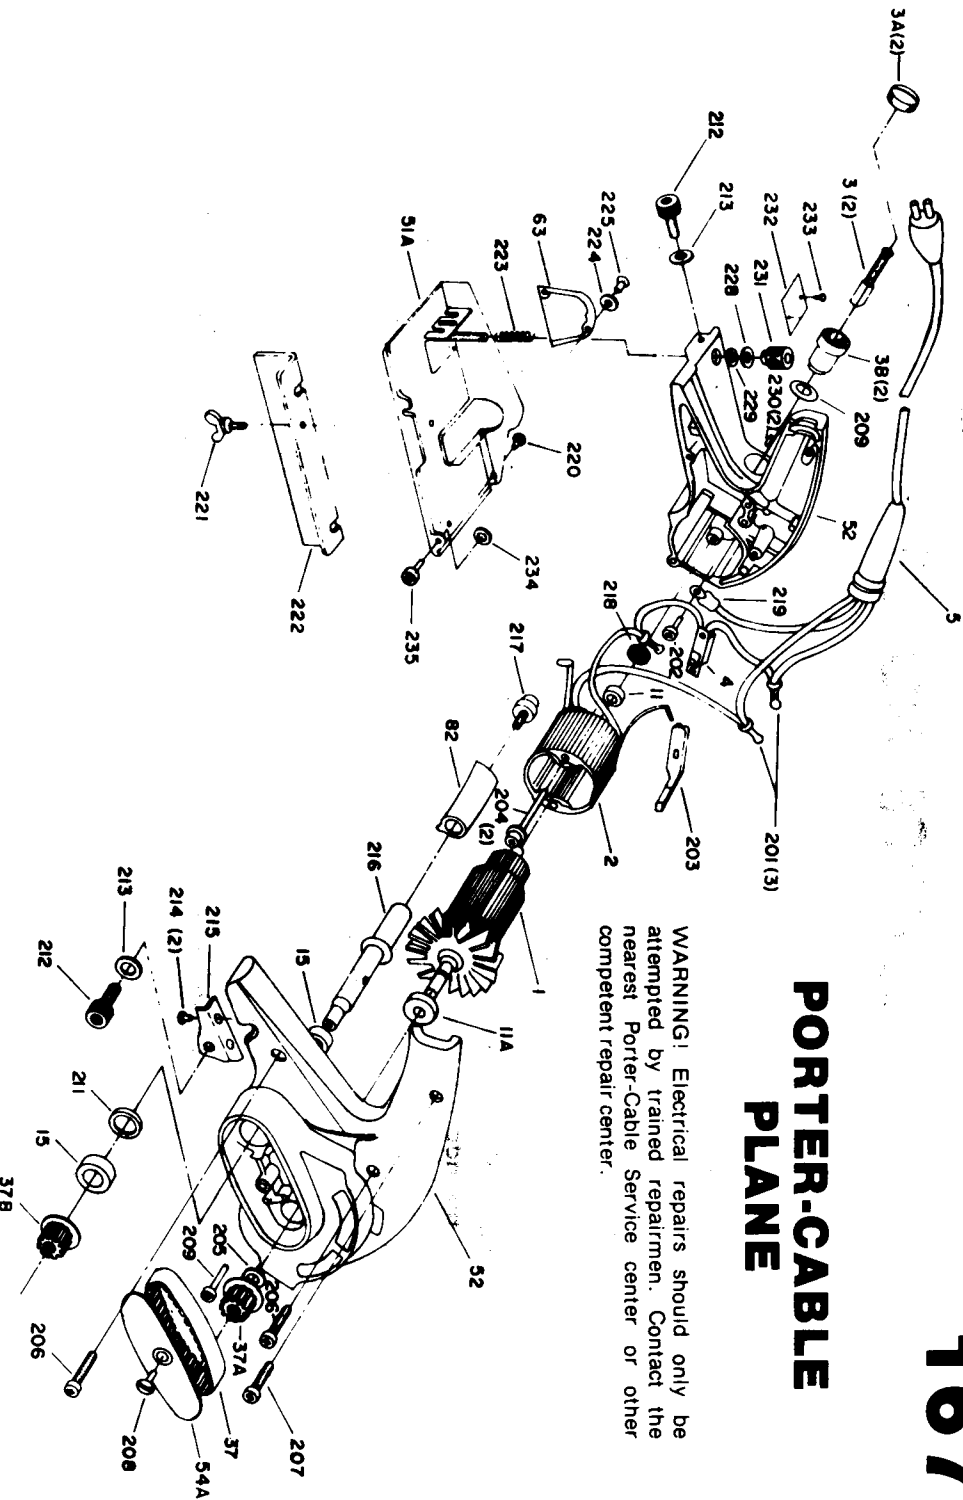

PORTER-CABLE PLANE

WARNING! Electrical repairs should only be attempted by trained repairmen. Contact the nearest Porter-Cable Service center or other competent repair center.

Parts List for 167 Type 1

Item Number	Part Number	Description	Qty Required
1	000000-00	No Longer Available	1
2	000000-00	No Longer Available	1
2	860960	FIELD 115V	1
3	N031653	BRUSH	2
3	823727	CAP	2
3	838030	BRUSH HOLDER	2
4	000000-00	No Longer Available	1
5	875863	CORD	1
5	000000-00	No Longer Available	1
11	838989	BEARING	1
11	838855SV	BEARING	1
15	838995SV	BALL BEARING	1
37	845516	BELT	1
37	810031	PULLEY	1
37	810030	PULLEY	1
51	845519	BASE BRACKET	1
52	000000-00	No Longer Available	1
54	000000-00	No Longer Available	1
63	838813	GUARD	1
201	682063	CONNECTOR VS	1
201	682063	CONNECTOR VS	1
202	844107	SCREW	10
203	000000-00	No Longer Available	1
204	000000-00	No Longer Available	1
205	000000-00	No Longer Available	1
206	000000-00	No Longer Available	10
207	801848	SCREW	10

Parts List for 167 Type 1

Item Number	Part Number	Description	Qty Required
208	849819	SCREW	10
210	802944	SCREW	10
211	839766	RING	1
212	000000-00	No Longer Available	10
213	801530	WASHER	10
214	852310	SCREW	1
215	842666	DEPTH ADJ BRKT	1
216	000000-00	No Longer Available	1
217	839062	SCREW	10
218	801761	OILER	1
219	849314	TERM	1
220	802289	SCREW	1
221	839845	SCREW	10
222	000000-00	No Longer Available	1
223	845536	SPRING	1
224	000000-00	No Longer Available	1
225	873982	SCREW	1
228	802318	WASHER	10
229	839944	WASHER	10
230	802200	SCREW	2
231	838849	KNOB	1
233	000000-00	No Longer Available	1
234	000000-00	No Longer Available	1
235	802944	SCREW	10
856	865643	SCREW	10
856	802905	ALLEN WRENCH	1
856	855628	LEAD	1

Parts List for 167 Type 1

Item Number	Part Number	Description	Qty Required
856	810716	RELIEVER	1