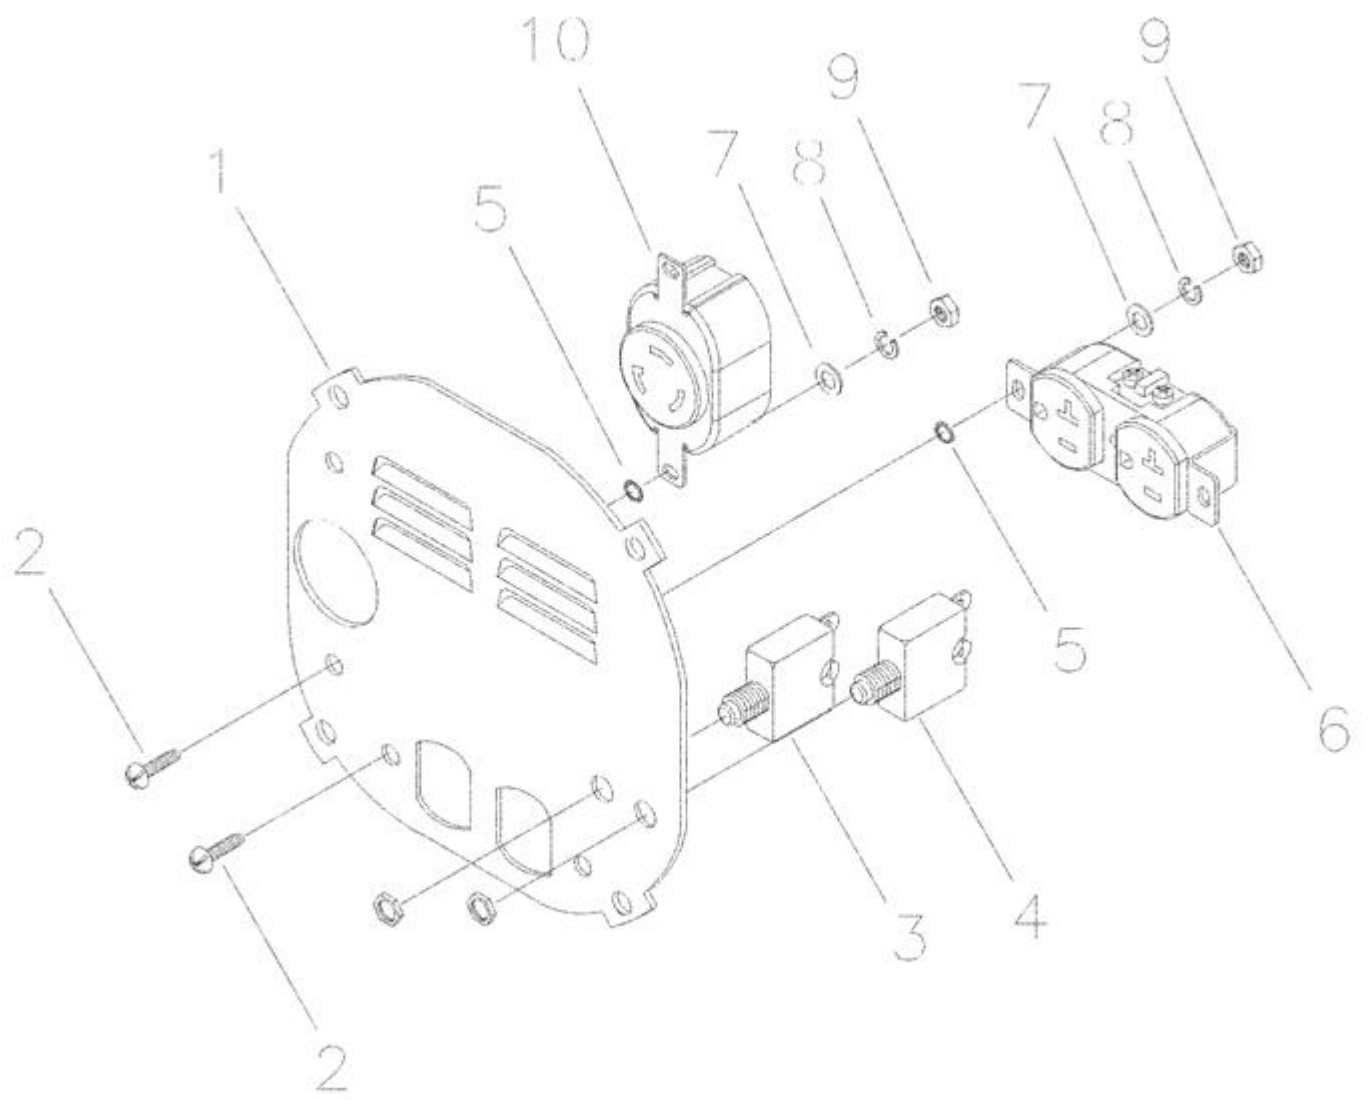

<b>Ref #</b>	<b>Part #</b>	<b>Description</b>	<b>Context Note</b>	<b>Foot Note</b>
1	186059GS	ADAPTER, Mounting, Alternator		
2	192164GS	ROTOR		
3	190488AGS	STATOR		
4	192215BGS	RBC, with O-Ring (p/n 189197GS)		
5	86308JGS	SCREW		
6	91825GS	ASSY, Holder, Rectifier/Brush		
7	66849GS	SCREW		
8	81917GS	PIN, Roll		
9	67022GS	GROMMET, Rubber		

<b>Ref #</b>	<b>Part #</b>	<b>Description</b>	<b>Context Note</b>	<b>Foot Note</b>
1	95600GS	COVER, Control Panel		
2	75475GS	SCREW		
3	94396BGS	BREAKER, Circuit		
4	94396FGS	BREAKER, Circuit		
5	23365GS	WASHER		
6	68759GS	OUTLET, 120V, 20A Duplex		
7	38150GS	WASHER		
8	22264GS	WASHER, Lock		
9	51715GS	NUT		
10	68868GS	OUTLET, Locking, 120V AC, 30A		

<b>Ref #</b>	<b>Part #</b>	<b>Description</b>	<b>Context Note</b>	<b>Foot Note</b>
1	87005AGS	PIN, Retaining		
2	87280GS	WHEEL		
3	93728GS	STUD, Axle		
4	94222QGS	JAM NUT, Lock		
5	49808GS	WASHER		
6	190505GS	LEG, Mounting		
8	B84910GS	HANDLE	(Includes Item 9)	
9	75928GS	GRIP, Handle		
10	39287GS	SCREW		
11	52858GS	NUT, Lock		
12	77395GS	NUT, Lock		
13	47411GS	SCREW		
14	87841GS	MOUNT,Vibe		