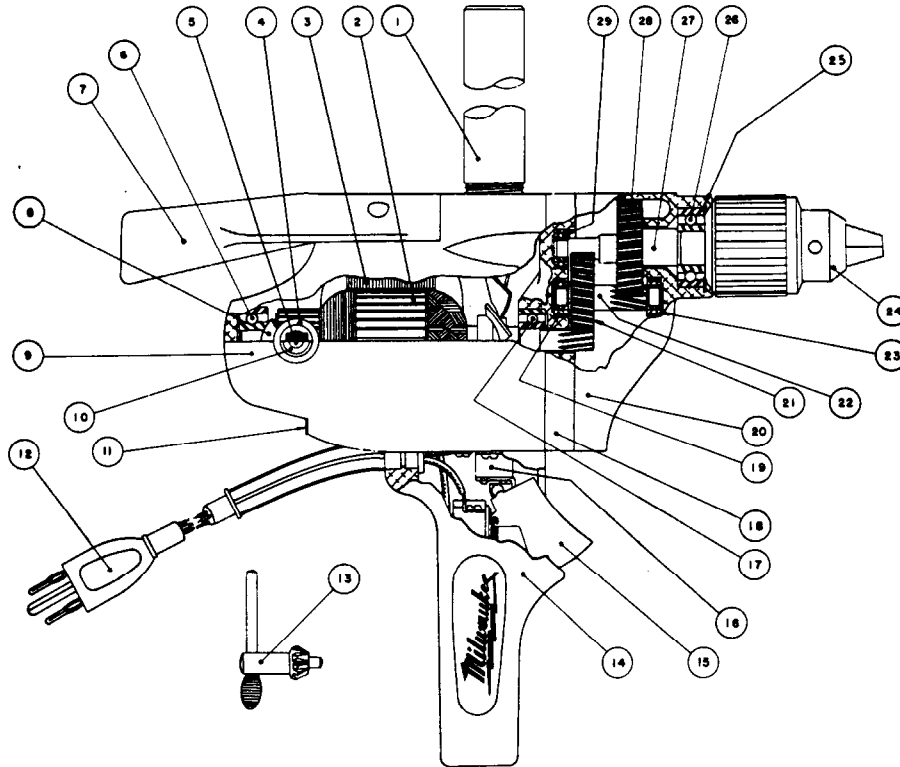

# SERVICE PARTS LIST

BUL. 54-10-0500

## 1/2" ELECTRIC DRILL

REVISED BUL 6108-1 DATE FEB. '68

Catalog No. 1600

Starting Serial No. 108-1001

WIRING INSTR.

Both Model and Serial No. must be furnished to obtain correct parts.

CORRECTS AND SUPERCEDES SERVICE BULLETIN 6108-1 DATED 2/15/60

FIG.	PART NO.	DESCRIPTION OF PART
1	43-62-0230	Pipe Handle
2	16-62-1000	Armature Assembly
3	18-62-1000	Field Assembly
4	22-22-0090	Brush Holder Assembly
5	22-18-0097	Carbon Brush Assembly
6	02-04-0970	Ball Bearing
7	28-44-7041	Spade Handle
8	23-86-0125	Brush Holder Washer
9	28-50-4641	Body
10	23-44-0065	Brush Retaining Screw
11	44-66-0140	Air Intake Cover Plate
12	22-64-0170	Cord Set (3 wire-3 Prong Plug)
13	48-66-3280	Chuck Key
14	28-44-9121	Switch Handle
15	23-66-0325	Switch

### ILLUSTRATED PARTS

FIG.	PART NO.	DESCRIPTION OF PART
16	42-36-0180	Switch Bracket
17	02-04-1070	Ball Bearing
18	28-28-0621	Diaphragm
(2) 19	02-04-0820	Ball Bearing
(2) 20	28-14-0721	Gear Case
21	32-40-1261	Intermediate Gear
22	36-66-2051	Intermediate Shaft
(2) 23	02-04-0820	Ball Bearing
24	48-66-1280	Chuck (1/2"-20 Thread)
(2) 25	34-80-2500	Spindle Ball Brg. Ret. Ring
26	02-04-1560	Ball Bearing
27	38-50-2601	Spindle
28	32-75-1621	Spindle Gear
29	02-04-0820	Ball Bearing
30	23-16-0050	Switch Cover Insulator