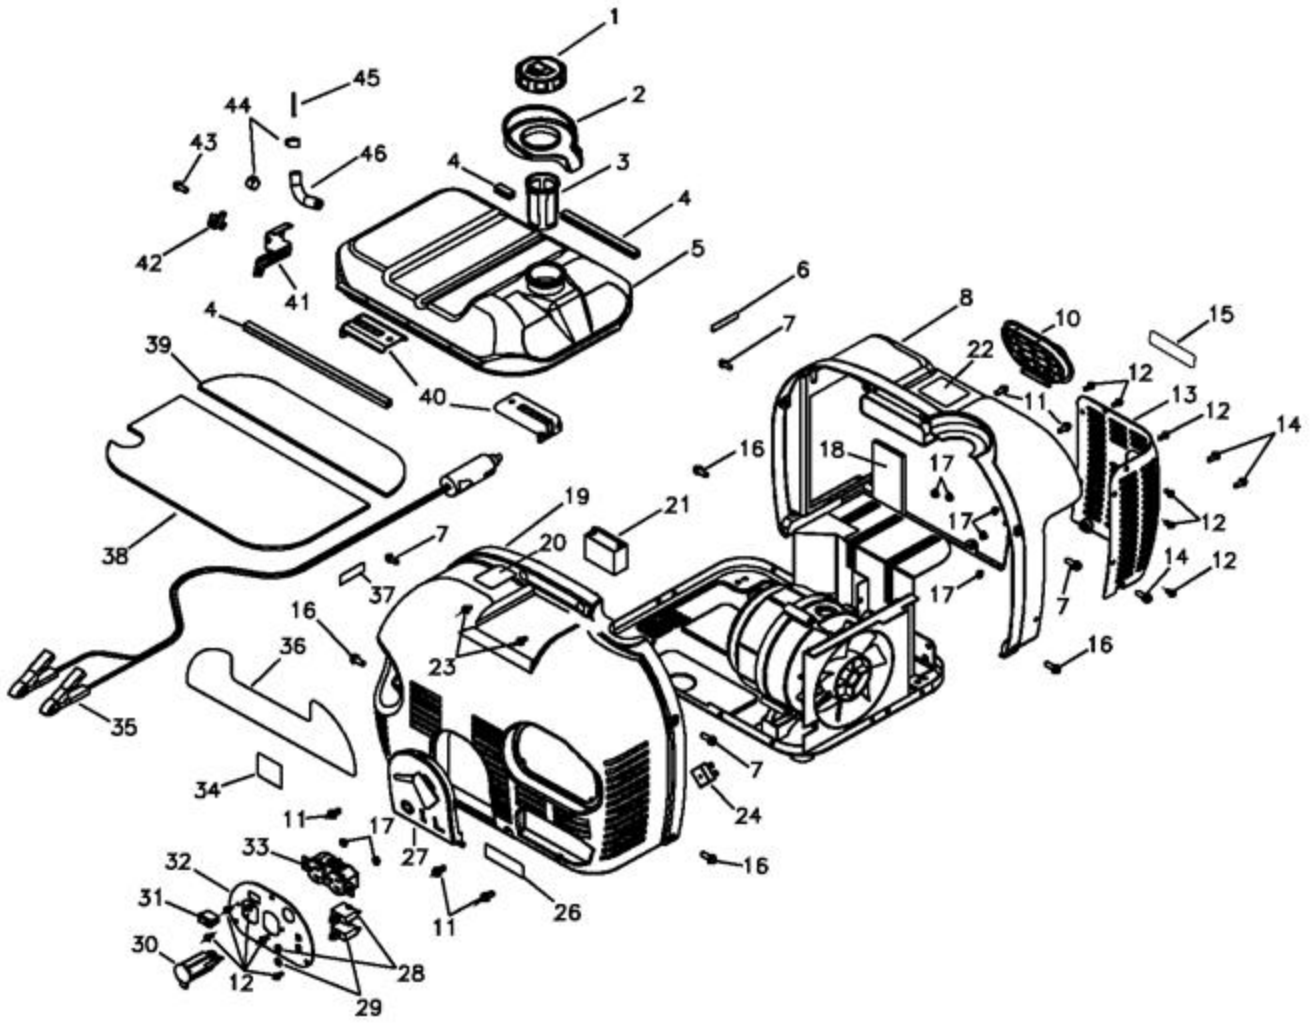

Ref #	Part #	Description	Context Note	Foot Note
1	187436GS	CAP, FUEL		
2	187439GS	PACKING, TANK		
3	187438GS	FLTR, FUEL		
4	187769GS	U-PACKING		
5	187437GS	TANK, FUEL, 4.5L		
6	187766GS	DECAL, CHOKE		
7	187756GS	BOLT, COVER (M5-16)		
8	187875GS	HSG, GEN, MFFLR		
10	187772GS	COVER, SPARK PLUG		
11	187757GS	BOLT, COVER (M6-16)		
12	187760GS	PHMS, M4-12 W/FW		
13	187435GS	CVR, MFFLR, GEN		
14	187775GS	BOLT, MFFLR CVR (M6-16)		
15	191436GS	DECAL CAUTION HOT		
16	187774GS	BOLT, COVER (M6-20)		
17	187761GS	NUT, M4X0.6 W/FW		
18	187463GS	INSLTN, MFFLR		
19	187874GS	HSG, GEN		
20	NSP	DECAL, EMISSIONS		
21	187457GS	CONDENSER, 300V		
22	191528GS	DECAL, WARNING		
23	187759GS	BOLT, COVER (M5-10)		
24	187462GS	DIODE, BRIDGE		
26	192284GS	DECAL, LWR PANEL		
27	187773GS	COVER, OIL FILL		
28	196624GS	CB, DC		
29	196623GS	CB, 8A, 125V		
30	187873GS	OUTLET, ACCESSORY DC		
31	187450GS	SWITCH, ENG, ON/OFF		
32	187812GS	CPNL		
33	187456GS	RECPTCL, 15A, 125V		
34	187763GS	DECAL, CAUTION OIL		
35	187876GS	CABLE, BATTERY CHARGE		
36	192283GS	DECAL, UNIT		
37	191545GS	DECAL, FUEL SHUTOFF		
38	187447GS	INSLTN, HTSHLD, TANK #1		
39	187448GS	INSLTN, HTSHLD, TANK #2		
40	187442GS	BRKT, TANK, FUEL		
41	187758GS	BRKT, FUEL COCK		