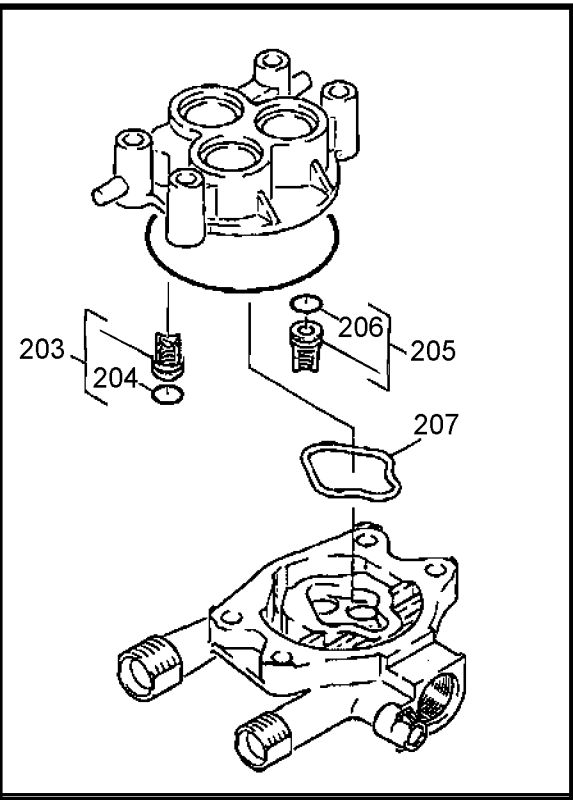

PK1035, KARCHER PUMP

Parts List for 1502CWT Type 0

Item Number	Part Number	Description	Qty Required
2	000000-00	No Longer Available	1
4	000000-00	No Longer Available	1
8	000000-00	No Longer Available	1
10	16250	ORING 18.0X2.5 KAR 6	1
12	15450	SPRING	1
13	15451	VALVE BALL	1
14	000000-00	No Longer Available	1
15	000000-00	No Longer Available	1
203	000000-00	No Longer Available	1
204	000000-00	No Longer Available	1
205	000000-00	No Longer Available	1
206	000000-00	No Longer Available	1
207	000000-00	No Longer Available	1
501	000000-00	No Longer Available	1
502	000000-00	No Longer Available	1
503	000000-00	No Longer Available	1
504	15451	VALVE BALL	1
505	15450	SPRING	1
506	P467	DIPSTICK	1
507	000000-00	No Longer Available	1
508	000000-00	No Longer Available	1
509	D23215	OIL SAE 10W-30 SJ 32	1
510	000000-00	No Longer Available	1
511	000000-00	No Longer Available	1
512	000000-00	No Longer Available	1
514	000000-00	No Longer Available	2
515	000000-00	No Longer Available	1

Parts List for 1502CWT Type 0

Item Number	Part Number	Description	Qty Required
516	W137	NUT .50 PAL	2
517	000000-00	No Longer Available	1
519	488860-00	FLAT WASHER	1
520	F064	SCREW .313-18X1.00 H	1
521	16087	NUT .313-18 UNC FLAN	1
522	F078	WASHER LOCK 5/16	1
523	000000-00	No Longer Available	4
524	16087	NUT .313-18 UNC FLAN	1
525	F078	WASHER LOCK 5/16	1
526	000000-00	No Longer Available	4
527	F078	WASHER LOCK 5/16	4
528	000000-00	No Longer Available	4
529	H040	HOSE 1/4 X 25 2500PS	1
530	H133	LANCE MULTI-RE	1
531	D27703	GUN .25 FLARE 2700PS	1
532	H140	HOSE ASSY CHEMICAL	1
856	000000-00	No Longer Available	1
856	000000-00	No Longer Available	1