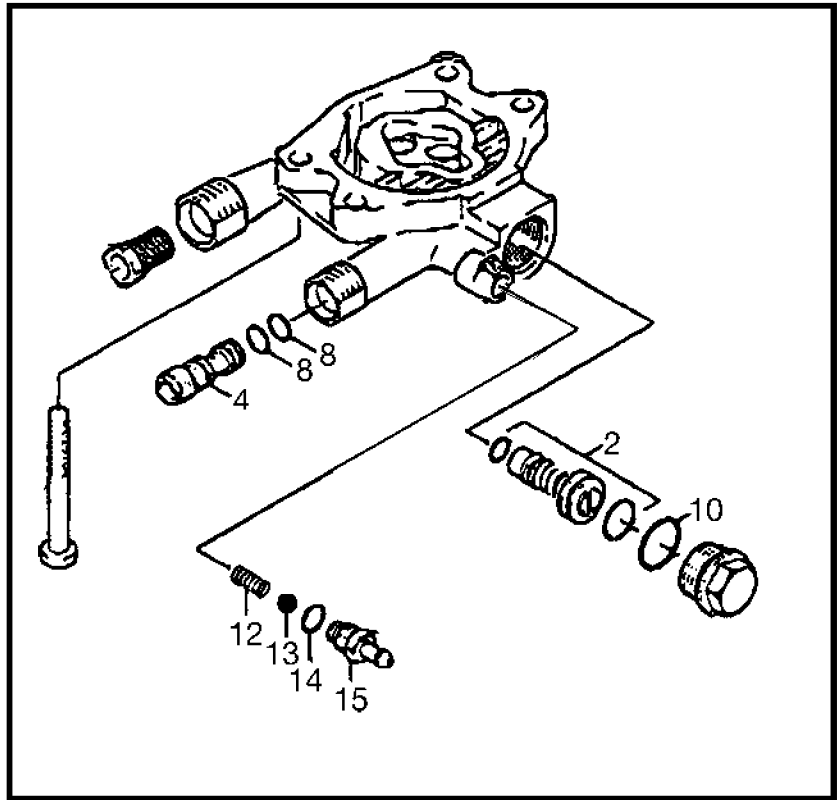

PK1035, KARCHER PUMP

Parts List for 1502CWT Type 0

Item Number	Part Number	Description	Qty Required
2	000000-00	No Longer Available	1
4	000000-00	No Longer Available	1
8	000000-00	No Longer Available	1
10	16250	ORING 18.0X2.5 KAR 6	1
12	15450	SPRING	1
13	15451	VALVE BALL	1
14	000000-00	No Longer Available	1
15	000000-00	No Longer Available	1
203	000000-00	No Longer Available	1
204	000000-00	No Longer Available	1
205	000000-00	No Longer Available	1
206	000000-00	No Longer Available	1
207	000000-00	No Longer Available	1
501	000000-00	No Longer Available	1
502	000000-00	No Longer Available	1
503	000000-00	No Longer Available	1
504	15451	VALVE BALL	1
505	15450	SPRING	1
506	P467	DIPSTICK	1
507	000000-00	No Longer Available	1
508	000000-00	No Longer Available	1
509	D23215	OIL SAE 10W-30 SJ 32	1
510	000000-00	No Longer Available	1
511	000000-00	No Longer Available	1
512	000000-00	No Longer Available	1
514	000000-00	No Longer Available	2
515	000000-00	No Longer Available	1

Parts List for 1502CWT Type 0

Item Number	Part Number	Description	Qty Required
516	W137	NUT .50 PAL	2
517	000000-00	No Longer Available	1
519	488860-00	FLAT WASHER	1
520	F064	SCREW .313-18X1.00 H	1
521	16087	NUT .313-18 UNC FLAN	1
522	F078	WASHER LOCK 5/16	1
523	000000-00	No Longer Available	4
524	16087	NUT .313-18 UNC FLAN	1
525	F078	WASHER LOCK 5/16	1
526	000000-00	No Longer Available	4
527	F078	WASHER LOCK 5/16	4
528	000000-00	No Longer Available	4
529	H040	HOSE 1/4 X 25 2500PS	1
530	H133	LANCE MULTI-RE	1
531	D27703	GUN .25 FLARE 2700PS	1
532	H140	HOSE ASSY CHEMICAL	1
856	000000-00	No Longer Available	1
856	000000-00	No Longer Available	1