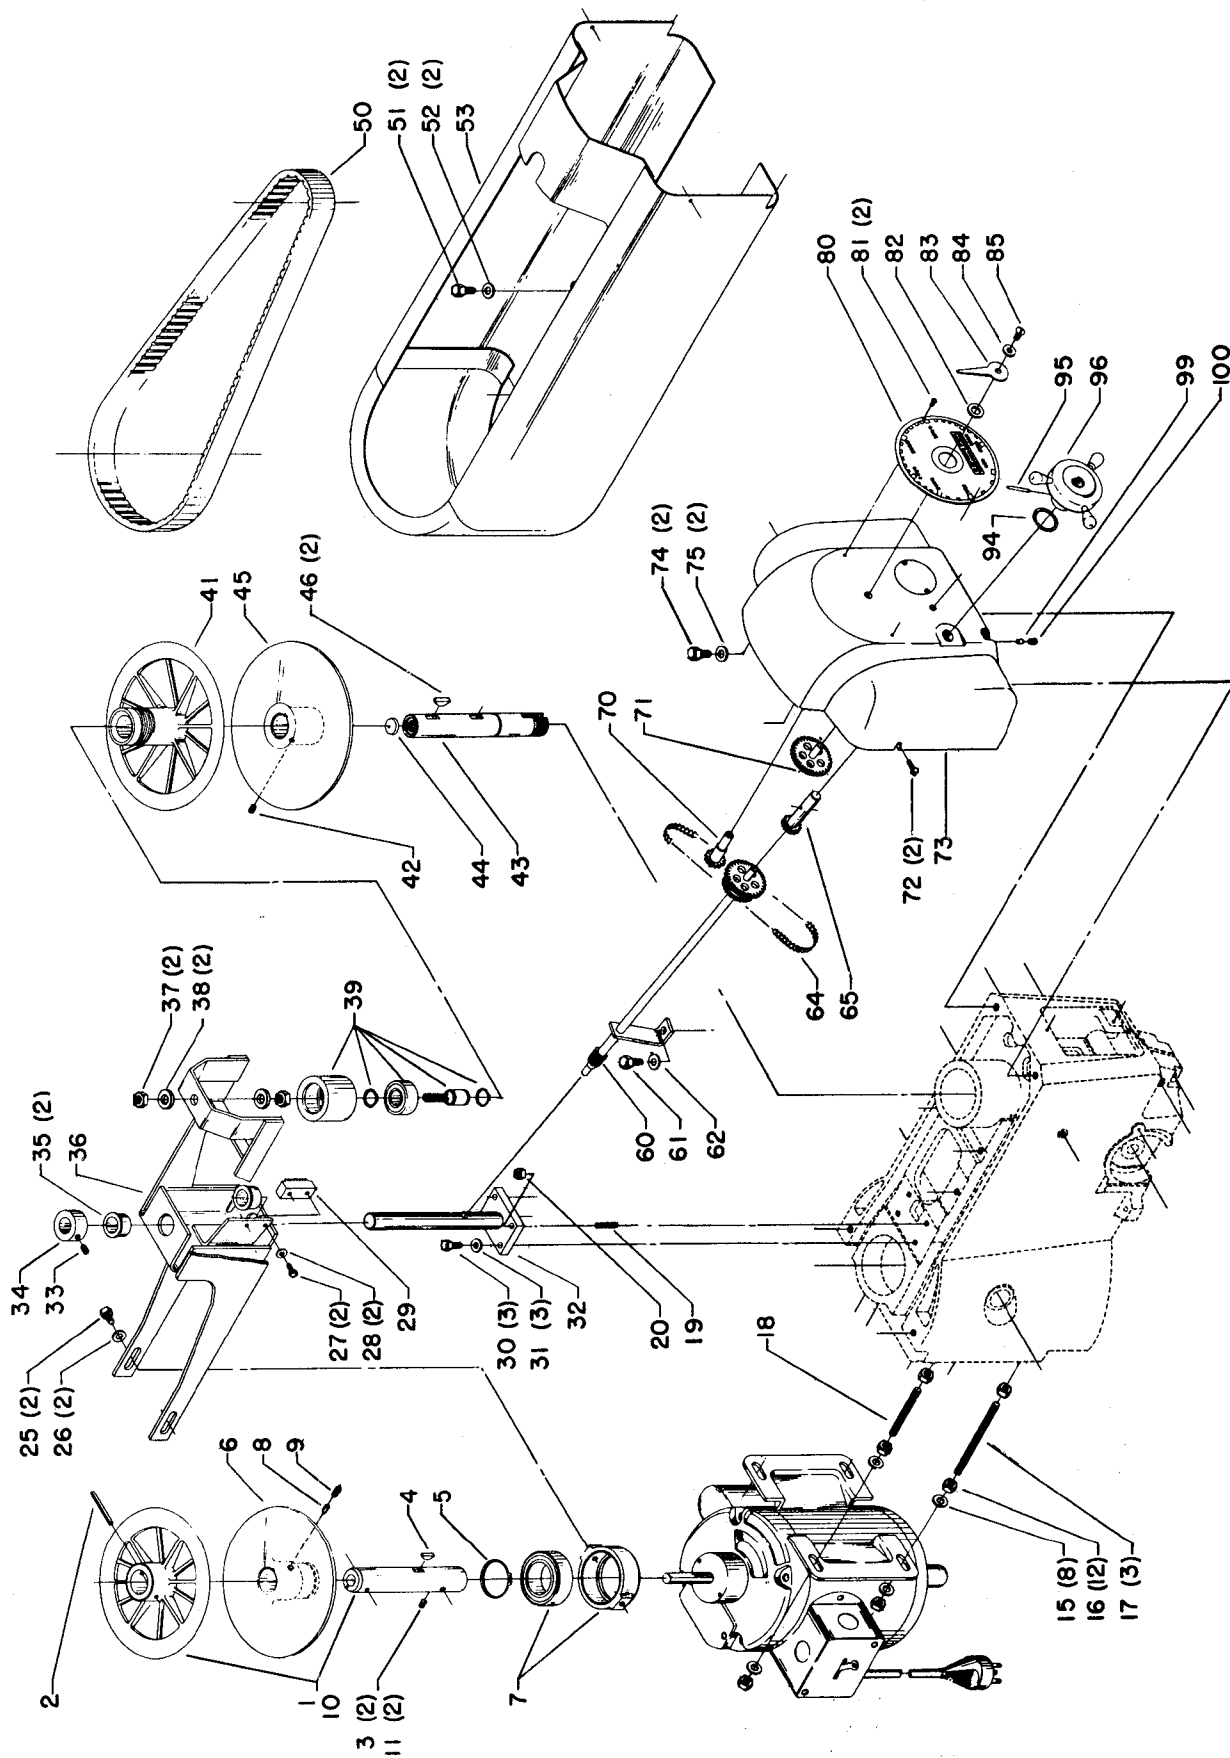

## Parts List for 15-540 Type 1

Item Number	Part Number	Description	Qty Required
1	000000-00	No Longer Available	1
2	000000-00	No Longer Available	1
3	491950-00	SET SCREW	2
4	000000-00	No Longer Available	1
5	000000-00	No Longer Available	1
6	000000-00	No Longer Available	1
7	000000-00	No Longer Available	1
8	000000-00	No Longer Available	1
9	901041909415	HD SET SCR	1
10	000000-00	No Longer Available	1
11	901041506227	SET SCREW	2
15	904010101620S	WASHER	8
16	902010205435S	JAM NUT	12
17	000000-00	No Longer Available	1
18	000000-00	No Longer Available	1
19	901041500296	SET SCREW	1
20	489026-00	HEX NUT	1
25	901020100514	MACHINE SCREW	2
26	904010101614S	STEEL WASHER	2
27	000000-00	No Longer Available	1
28	904010101619	STEEL WASHER	2
29	000000-00	No Longer Available	1
30	901010600611S	CAP SCREW	3
31	904010101614S	STEEL WASHER	3
32	000000-00	No Longer Available	1
33	491950-00	SET SCREW	1
34	000000-00	No Longer Available	1

## Parts List for 15-540 Type 1

Item Number	Part Number	Description	Qty Required
81	901061317359	SELF TAP SCREW	2
82	000000-00	No Longer Available	1
83	000000-00	No Longer Available	1
84	904010101614S	STEEL WASHER	1
85	901020100514	MACHINE SCREW	1
94	000000-00	No Longer Available	1
95	000000-00	No Longer Available	1
96	000000-00	No Longer Available	1
99	000000-00	No Longer Available	1
100	491950-00	SET SCREW	1
110	000000-00	No Longer Available	1
111	000000-00	No Longer Available	1
112	000000-00	No Longer Available	1
113	000000-00	No Longer Available	1
114	000000-00	No Longer Available	1
120	000000-00	No Longer Available	1
121	000000-00	No Longer Available	1
122	901010600618	CAP SCREW	1
123	000000-00	No Longer Available	1
124	402040725002	SCALE	1
125	901061317359	SELF TAP SCREW	2
126	931049913461	CLAMP NUT	1
127	904100313893	WASHER	1
128	000000-00	No Longer Available	1
129	000000-00	No Longer Available	1
130	904010101636S	WASHER	1
131	000000-00	No Longer Available	1