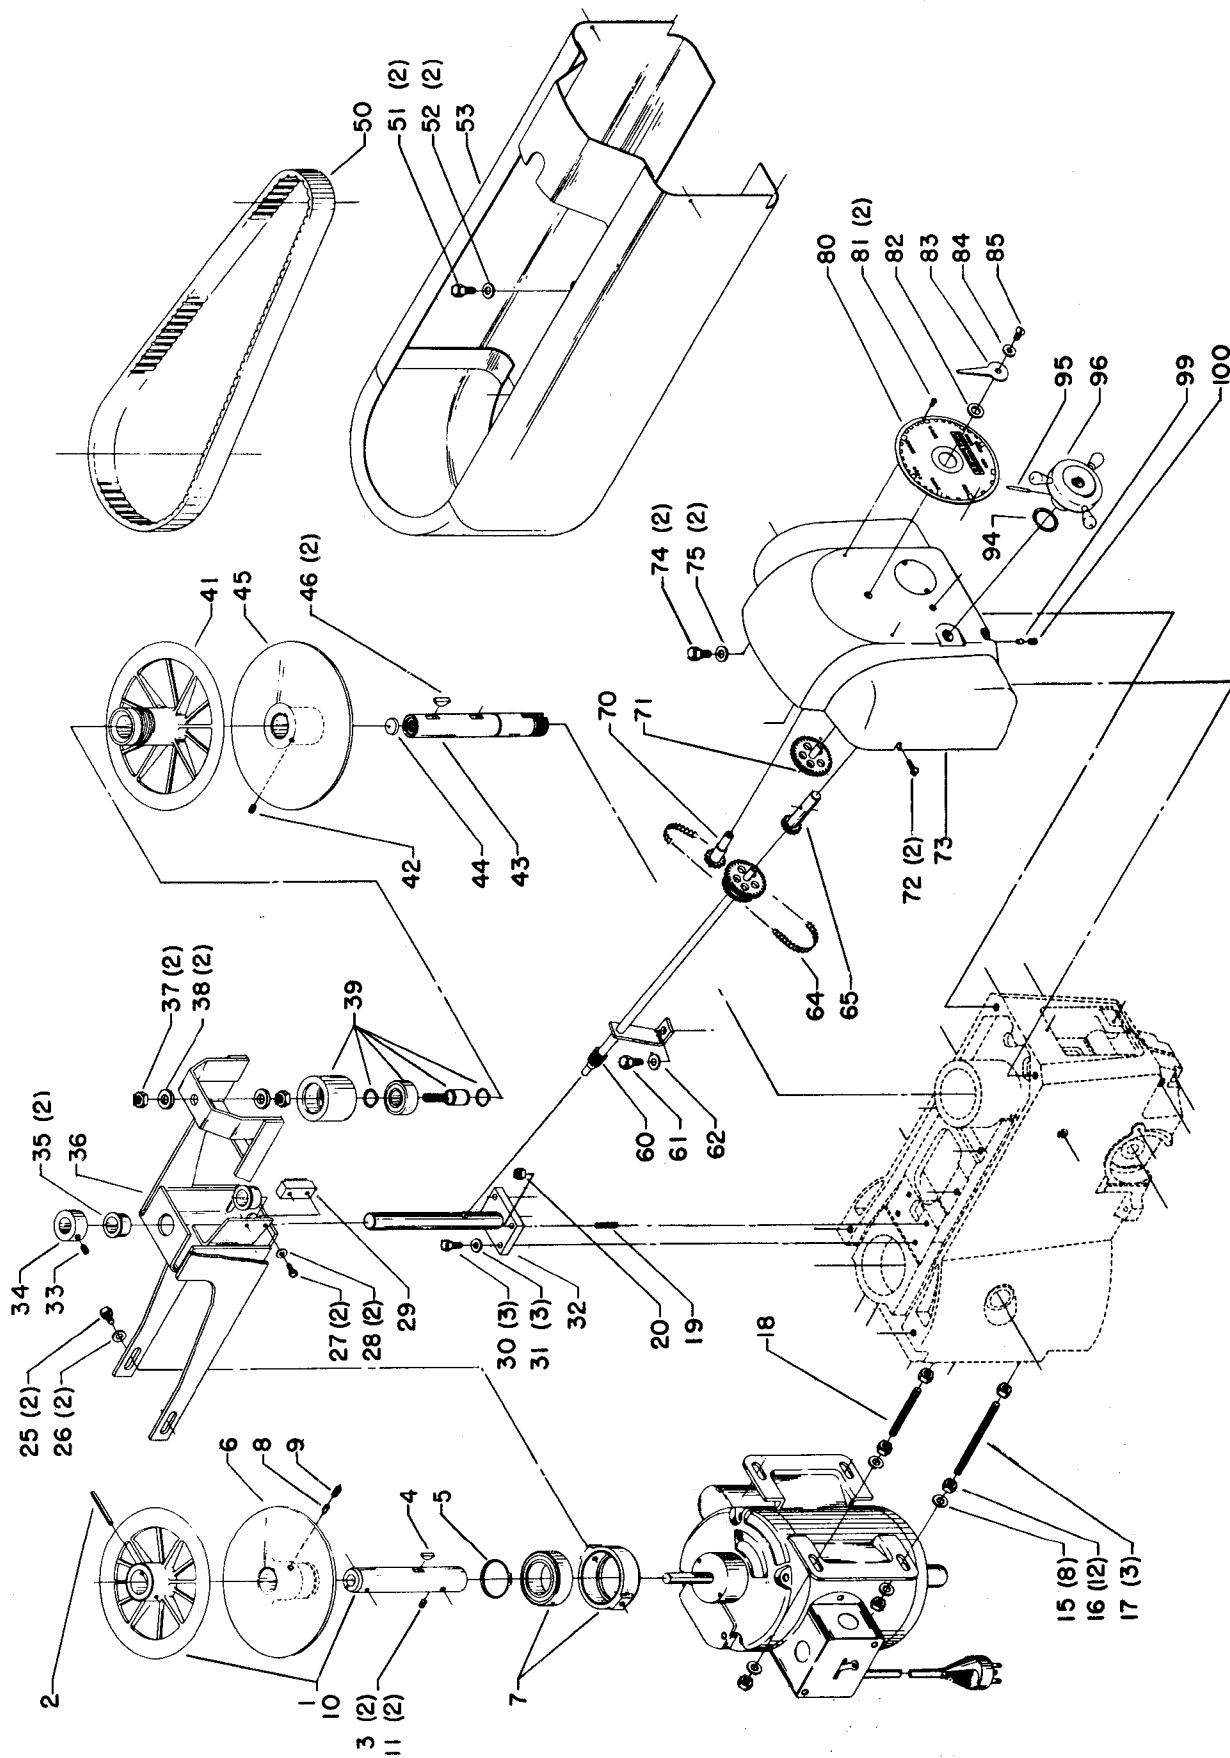

STABILIZER CONTROL

Parts List for 15-465 Type 1

Item Number	Part Number	Description	Qty Required
1	000000-00	No Longer Available	1
2	000000-00	No Longer Available	1
3	491950-00	SET SCREW	2
4	000000-00	No Longer Available	1
5	000000-00	No Longer Available	1
6	000000-00	No Longer Available	1
7	000000-00	No Longer Available	1
8	000000-00	No Longer Available	1
9	901041909415	HD SET SCR	1
10	000000-00	No Longer Available	1
11	901041506227	SET SCREW	2
15	904010101620S	WASHER	8
16	902010205435S	JAM NUT	12
17	000000-00	No Longer Available	1
18	000000-00	No Longer Available	1
19	901041500296	SET SCREW	1
20	489026-00	HEX NUT	1
25	901020100514	MACHINE SCREW	2
26	904010101614S	STEEL WASHER	2
27	000000-00	No Longer Available	1
28	904010101619	STEEL WASHER	2
29	000000-00	No Longer Available	1
30	901010600611S	CAP SCREW	3
31	904010101614S	STEEL WASHER	3
32	000000-00	No Longer Available	1
33	491950-00	SET SCREW	1
34	000000-00	No Longer Available	1

Parts List for 15-465 Type 1

Item Number	Part Number	Description	Qty Required
81	901061317359	SELF TAP SCREW	2
82	000000-00	No Longer Available	1
83	000000-00	No Longer Available	1
84	904010101614S	STEEL WASHER	1
85	901020100514	MACHINE SCREW	1
94	000000-00	No Longer Available	1
95	000000-00	No Longer Available	1
96	000000-00	No Longer Available	1
99	000000-00	No Longer Available	1
100	491950-00	SET SCREW	1
110	000000-00	No Longer Available	1
111	000000-00	No Longer Available	1
112	000000-00	No Longer Available	1
113	000000-00	No Longer Available	1
114	000000-00	No Longer Available	1
120	000000-00	No Longer Available	1
121	000000-00	No Longer Available	1
122	901010600618	CAP SCREW	1
123	000000-00	No Longer Available	1
124	402040725002	SCALE	1
125	901061317359	SELF TAP SCREW	2
126	931049913461	CLAMP NUT	1
127	904100313893	WASHER	1
128	000000-00	No Longer Available	1
129	000000-00	No Longer Available	1
130	904010101636S	WASHER	1
131	000000-00	No Longer Available	1