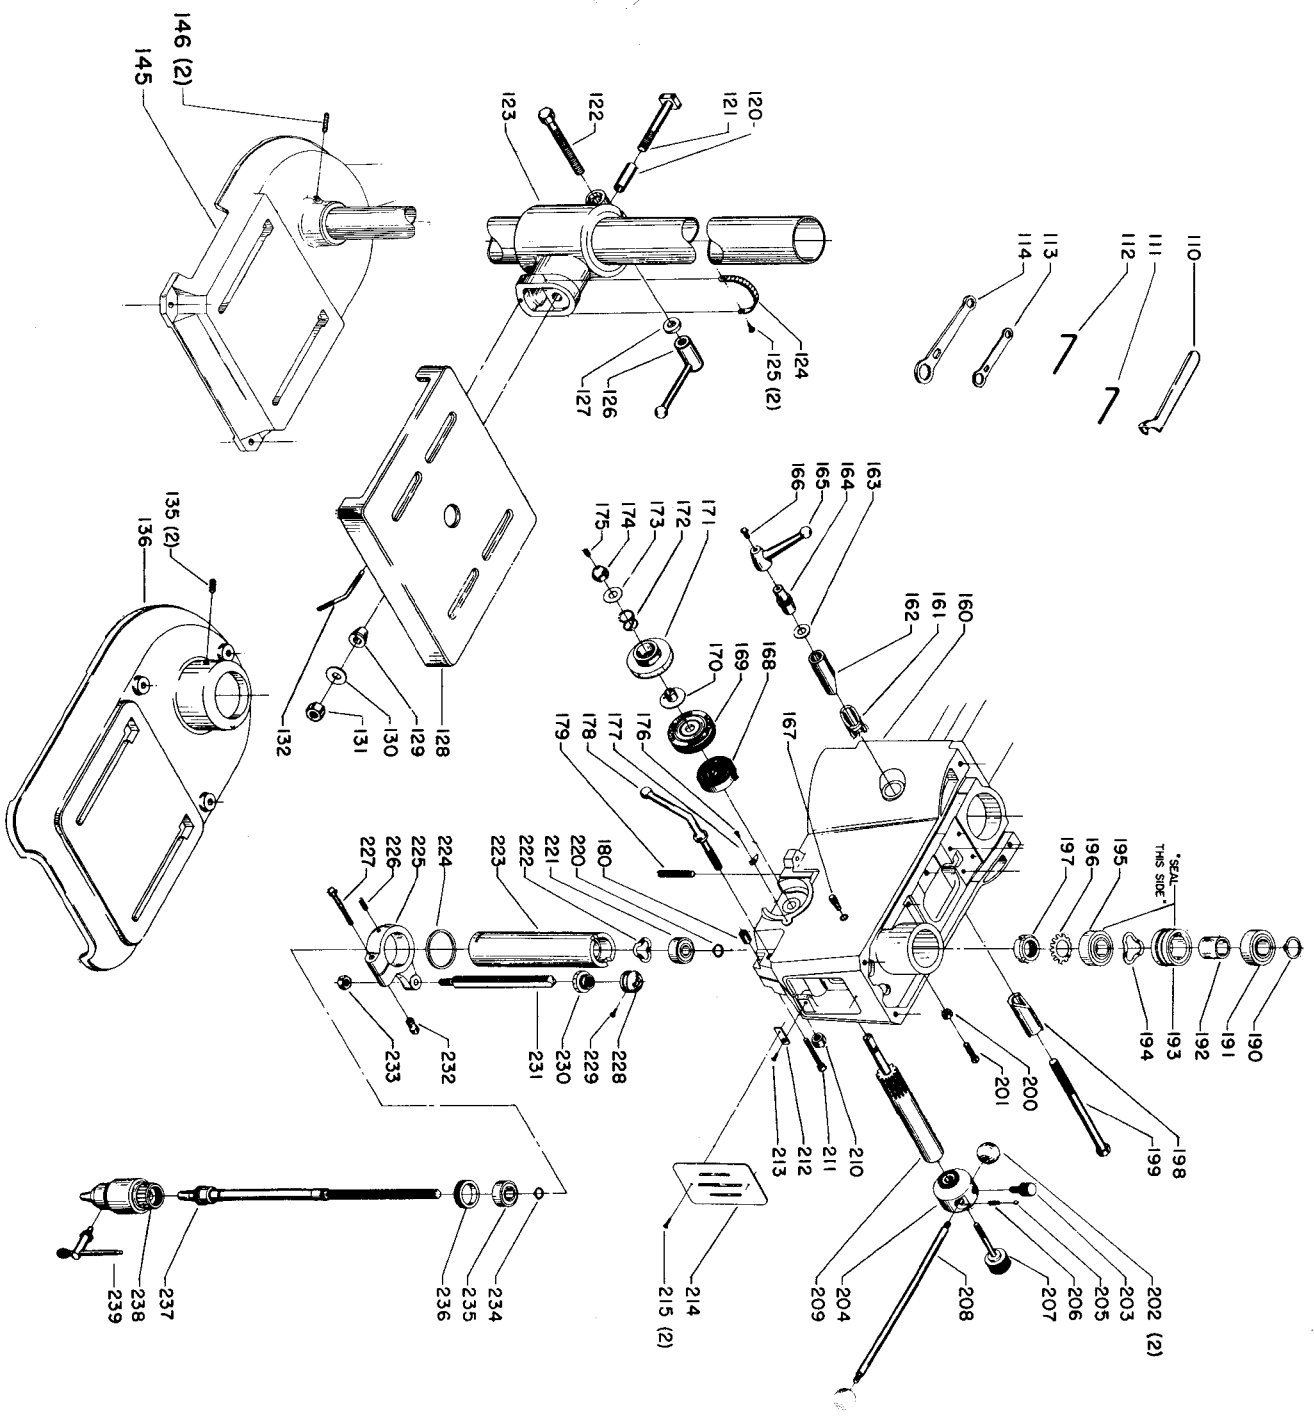

STABILIZER CONTROL

Parts List for 15-465 Type 1

Item Number	Part Number	Description	Qty Required
1	000000-00	No Longer Available	1
2	000000-00	No Longer Available	1
3	491950-00	SET SCREW	2
4	000000-00	No Longer Available	1
5	000000-00	No Longer Available	1
6	000000-00	No Longer Available	1
7	000000-00	No Longer Available	1
8	000000-00	No Longer Available	1
9	901041909415	HD SET SCR	1
10	000000-00	No Longer Available	1
11	901041506227	SET SCREW	2
15	904010101620S	WASHER	8
16	902010205435S	JAM NUT	12
17	000000-00	No Longer Available	1
18	000000-00	No Longer Available	1
19	901041500296	SET SCREW	1
20	489026-00	HEX NUT	1
25	901020100514	MACHINE SCREW	2
26	904010101614S	STEEL WASHER	2
27	000000-00	No Longer Available	1
28	904010101619	STEEL WASHER	2
29	000000-00	No Longer Available	1
30	901010600611S	CAP SCREW	3
31	904010101614S	STEEL WASHER	3
32	000000-00	No Longer Available	1
33	491950-00	SET SCREW	1
34	000000-00	No Longer Available	1

Parts List for 15-465 Type 1

Item Number	Part Number	Description	Qty Required
81	901061317359	SELF TAP SCREW	2
82	000000-00	No Longer Available	1
83	000000-00	No Longer Available	1
84	904010101614S	STEEL WASHER	1
85	901020100514	MACHINE SCREW	1
94	000000-00	No Longer Available	1
95	000000-00	No Longer Available	1
96	000000-00	No Longer Available	1
99	000000-00	No Longer Available	1
100	491950-00	SET SCREW	1
110	000000-00	No Longer Available	1
111	000000-00	No Longer Available	1
112	000000-00	No Longer Available	1
113	000000-00	No Longer Available	1
114	000000-00	No Longer Available	1
120	000000-00	No Longer Available	1
121	000000-00	No Longer Available	1
122	901010600618	CAP SCREW	1
123	000000-00	No Longer Available	1
124	402040725002	SCALE	1
125	901061317359	SELF TAP SCREW	2
126	931049913461	CLAMP NUT	1
127	904100313893	WASHER	1
128	000000-00	No Longer Available	1
129	000000-00	No Longer Available	1
130	904010101636S	WASHER	1
131	000000-00	No Longer Available	1