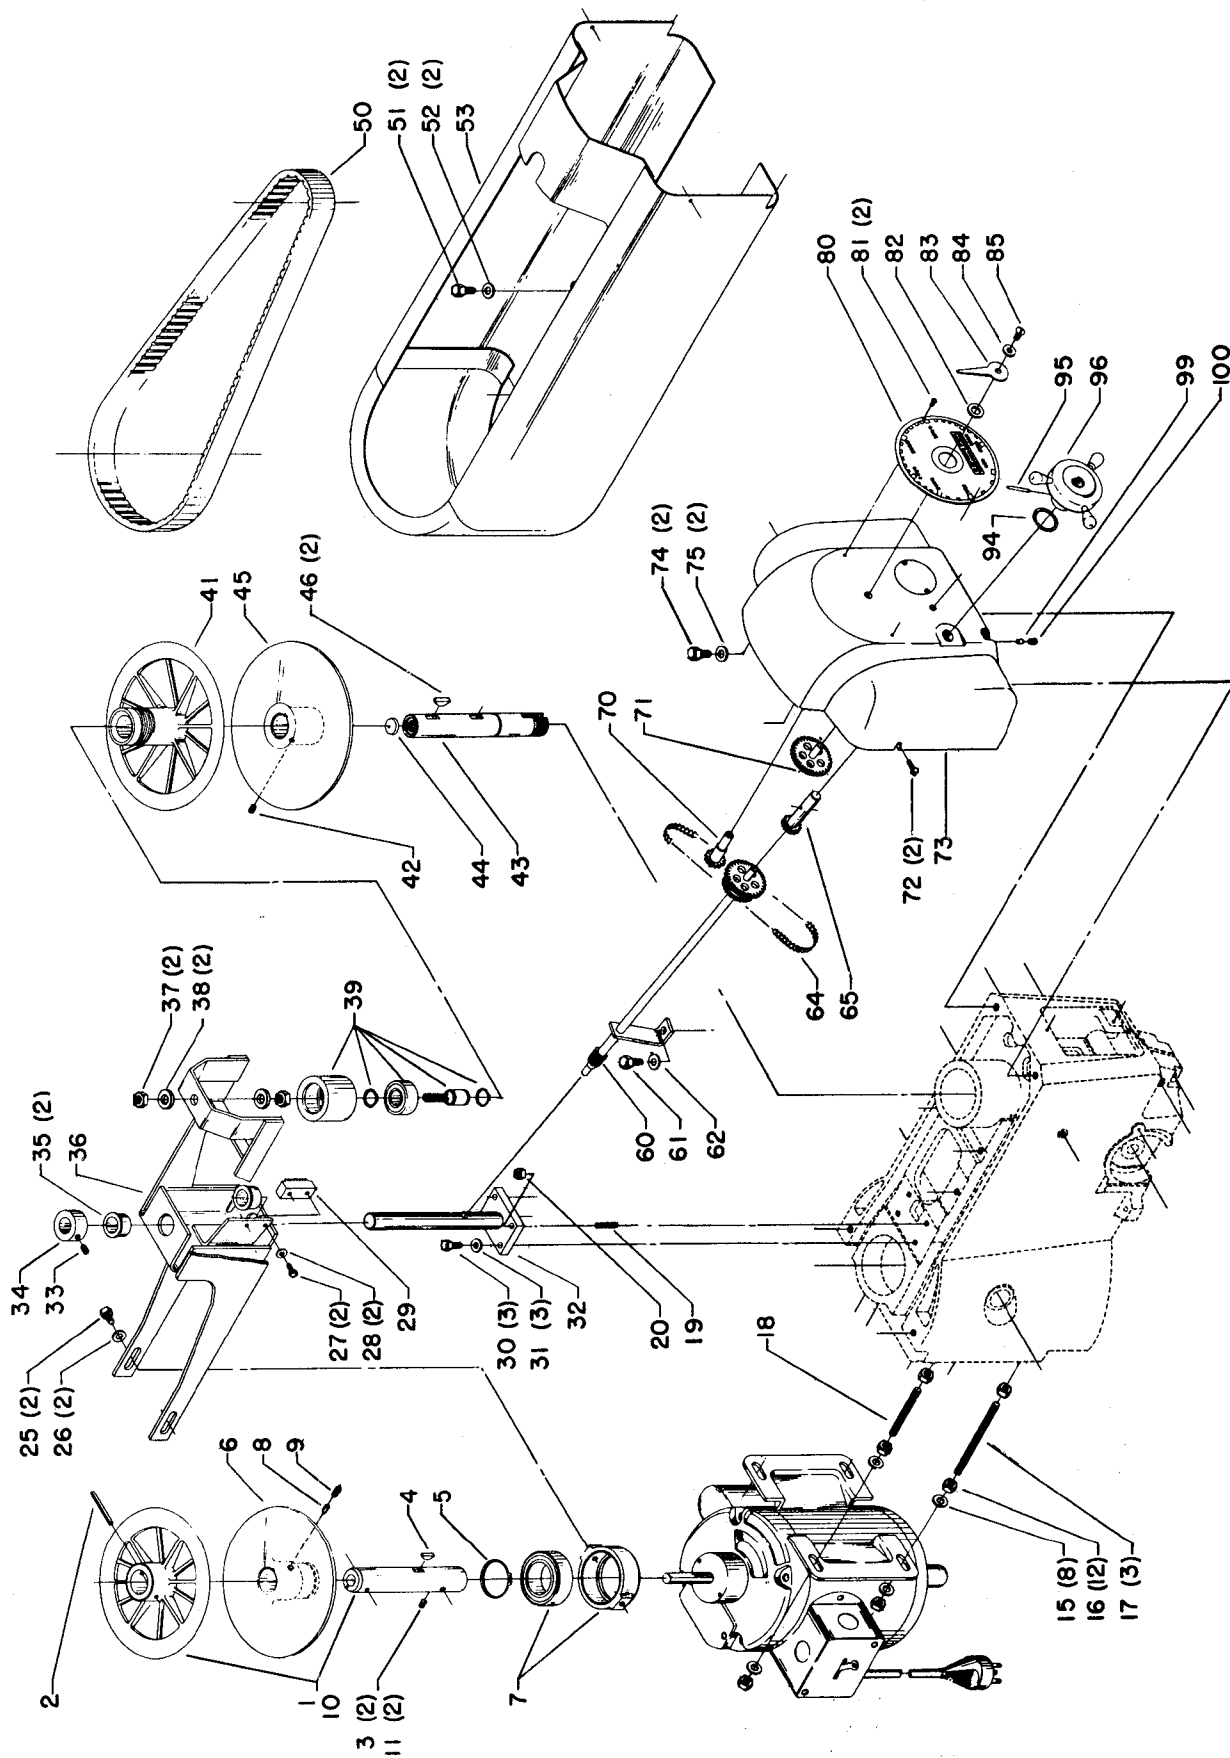

## Parts List for 15-455 Type 1

Item Number	Part Number	Description	Qty Required
1	000000-00	No Longer Available	1
2	000000-00	No Longer Available	1
3	491950-00	SET SCREW	2
4	000000-00	No Longer Available	1
5	000000-00	No Longer Available	1
6	000000-00	No Longer Available	1
7	000000-00	No Longer Available	1
8	000000-00	No Longer Available	1
9	901041909415	HD SET SCR	1
10	000000-00	No Longer Available	1
11	901041506227	SET SCREW	2
15	904010101620S	WASHER	8
16	902010205435S	JAM NUT	12
17	000000-00	No Longer Available	1
18	000000-00	No Longer Available	1
19	901041500296	SET SCREW	1
20	489026-00	HEX NUT	1
25	901020100514	MACHINE SCREW	2
26	904010101614S	STEEL WASHER	2
27	000000-00	No Longer Available	1
28	904010101619	STEEL WASHER	2
29	000000-00	No Longer Available	1
30	901010600611S	CAP SCREW	3
31	904010101614S	STEEL WASHER	3
32	000000-00	No Longer Available	1
33	491950-00	SET SCREW	1
34	000000-00	No Longer Available	1

## Parts List for 15-455 Type 1

Item Number	Part Number	Description	Qty Required
81	901061317359	SELF TAP SCREW	2
82	000000-00	No Longer Available	1
83	000000-00	No Longer Available	1
84	904010101614S	STEEL WASHER	1
85	901020100514	MACHINE SCREW	1
94	000000-00	No Longer Available	1
95	000000-00	No Longer Available	1
96	000000-00	No Longer Available	1
99	000000-00	No Longer Available	1
100	491950-00	SET SCREW	1
110	000000-00	No Longer Available	1
111	000000-00	No Longer Available	1
112	000000-00	No Longer Available	1
113	000000-00	No Longer Available	1
114	000000-00	No Longer Available	1
120	000000-00	No Longer Available	1
121	000000-00	No Longer Available	1
122	901010600618	CAP SCREW	1
123	000000-00	No Longer Available	1
124	402040725002	SCALE	1
125	901061317359	SELF TAP SCREW	2
126	931049913461	CLAMP NUT	1
127	904100313893	WASHER	1
128	000000-00	No Longer Available	1
129	000000-00	No Longer Available	1
130	904010101636S	WASHER	1
131	000000-00	No Longer Available	1