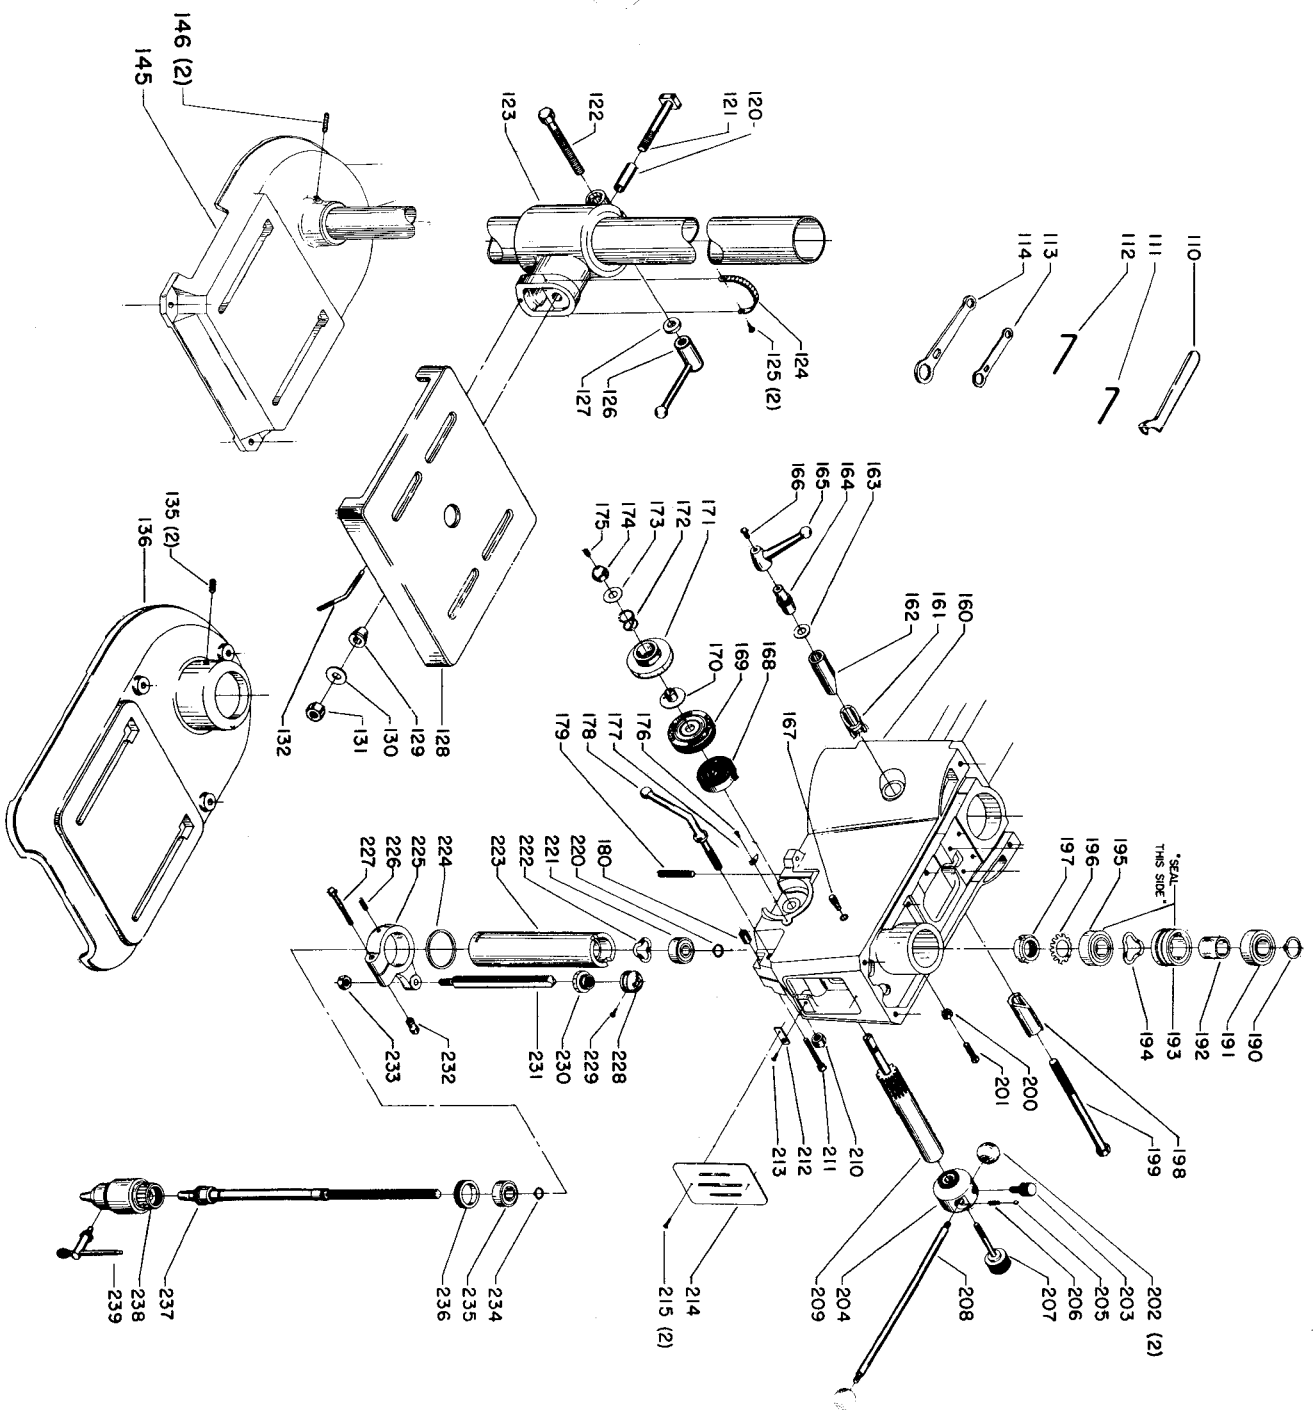

STABILIZER CONTROL

Parts List for 15-450 Type 1

Item Number	Part Number	Description	Qty Required
1	000000-00	No Longer Available	1
2	000000-00	No Longer Available	1
3	491950-00	SET SCREW	2
4	000000-00	No Longer Available	1
5	000000-00	No Longer Available	1
6	000000-00	No Longer Available	1
7	000000-00	No Longer Available	1
8	000000-00	No Longer Available	1
9	901041909415	HD SET SCR	1
10	000000-00	No Longer Available	1
11	901041506227	SET SCREW	2
15	904010101620S	WASHER	8
16	902010205435S	JAM NUT	12
17	000000-00	No Longer Available	1
18	000000-00	No Longer Available	1
19	901041500296	SET SCREW	1
20	489026-00	HEX NUT	1
25	901020100514	MACHINE SCREW	2
26	904010101614S	STEEL WASHER	2
27	000000-00	No Longer Available	1
28	904010101619	STEEL WASHER	2
29	000000-00	No Longer Available	1
30	901010600611S	CAP SCREW	3
31	904010101614S	STEEL WASHER	3
32	000000-00	No Longer Available	1
33	491950-00	SET SCREW	1
34	000000-00	No Longer Available	1

Parts List for 15-450 Type 1

Item Number	Part Number	Description	Qty Required
81	901061317359	SELF TAP SCREW	2
82	000000-00	No Longer Available	1
83	000000-00	No Longer Available	1
84	904010101614S	STEEL WASHER	1
85	901020100514	MACHINE SCREW	1
94	000000-00	No Longer Available	1
95	000000-00	No Longer Available	1
96	000000-00	No Longer Available	1
99	000000-00	No Longer Available	1
100	491950-00	SET SCREW	1
110	000000-00	No Longer Available	1
111	000000-00	No Longer Available	1
112	000000-00	No Longer Available	1
113	000000-00	No Longer Available	1
114	000000-00	No Longer Available	1
120	000000-00	No Longer Available	1
121	000000-00	No Longer Available	1
122	901010600618	CAP SCREW	1
123	000000-00	No Longer Available	1
124	402040725002	SCALE	1
125	901061317359	SELF TAP SCREW	2
126	931049913461	CLAMP NUT	1
127	904100313893	WASHER	1
128	000000-00	No Longer Available	1
129	000000-00	No Longer Available	1
130	904010101636S	WASHER	1
131	000000-00	No Longer Available	1