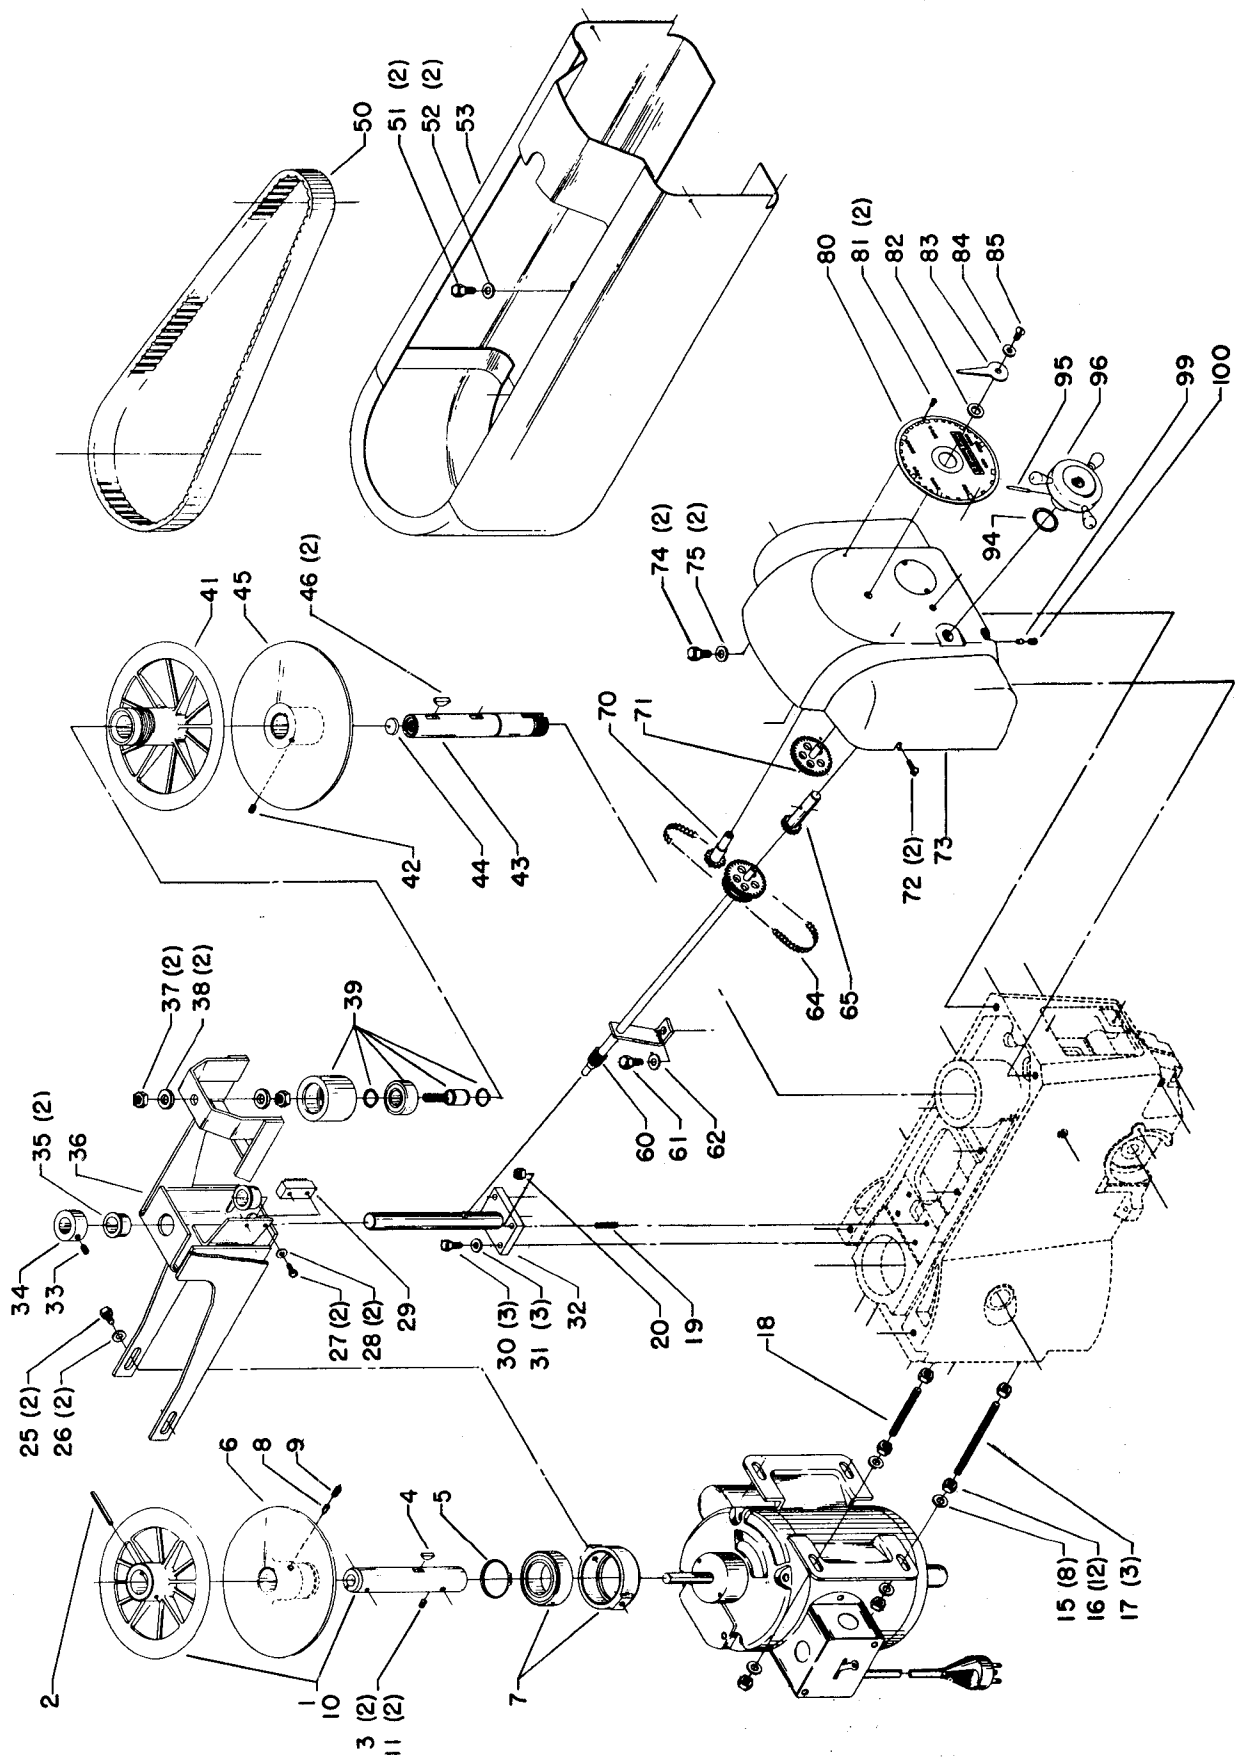

STABILIZER CONTROL

Parts List for 15-450 Type 1

Item Number	Part Number	Description	Qty Required
1	000000-00	No Longer Available	1
2	000000-00	No Longer Available	1
3	491950-00	SET SCREW	2
4	000000-00	No Longer Available	1
5	000000-00	No Longer Available	1
6	000000-00	No Longer Available	1
7	000000-00	No Longer Available	1
8	000000-00	No Longer Available	1
9	901041909415	HD SET SCR	1
10	000000-00	No Longer Available	1
11	901041506227	SET SCREW	2
15	904010101620S	WASHER	8
16	902010205435S	JAM NUT	12
17	000000-00	No Longer Available	1
18	000000-00	No Longer Available	1
19	901041500296	SET SCREW	1
20	489026-00	HEX NUT	1
25	901020100514	MACHINE SCREW	2
26	904010101614S	STEEL WASHER	2
27	000000-00	No Longer Available	1
28	904010101619	STEEL WASHER	2
29	000000-00	No Longer Available	1
30	901010600611S	CAP SCREW	3
31	904010101614S	STEEL WASHER	3
32	000000-00	No Longer Available	1
33	491950-00	SET SCREW	1
34	000000-00	No Longer Available	1

Parts List for 15-450 Type 1

Item Number	Part Number	Description	Qty Required
81	901061317359	SELF TAP SCREW	2
82	000000-00	No Longer Available	1
83	000000-00	No Longer Available	1
84	904010101614S	STEEL WASHER	1
85	901020100514	MACHINE SCREW	1
94	000000-00	No Longer Available	1
95	000000-00	No Longer Available	1
96	000000-00	No Longer Available	1
99	000000-00	No Longer Available	1
100	491950-00	SET SCREW	1
110	000000-00	No Longer Available	1
111	000000-00	No Longer Available	1
112	000000-00	No Longer Available	1
113	000000-00	No Longer Available	1
114	000000-00	No Longer Available	1
120	000000-00	No Longer Available	1
121	000000-00	No Longer Available	1
122	901010600618	CAP SCREW	1
123	000000-00	No Longer Available	1
124	402040725002	SCALE	1
125	901061317359	SELF TAP SCREW	2
126	931049913461	CLAMP NUT	1
127	904100313893	WASHER	1
128	000000-00	No Longer Available	1
129	000000-00	No Longer Available	1
130	904010101636S	WASHER	1
131	000000-00	No Longer Available	1