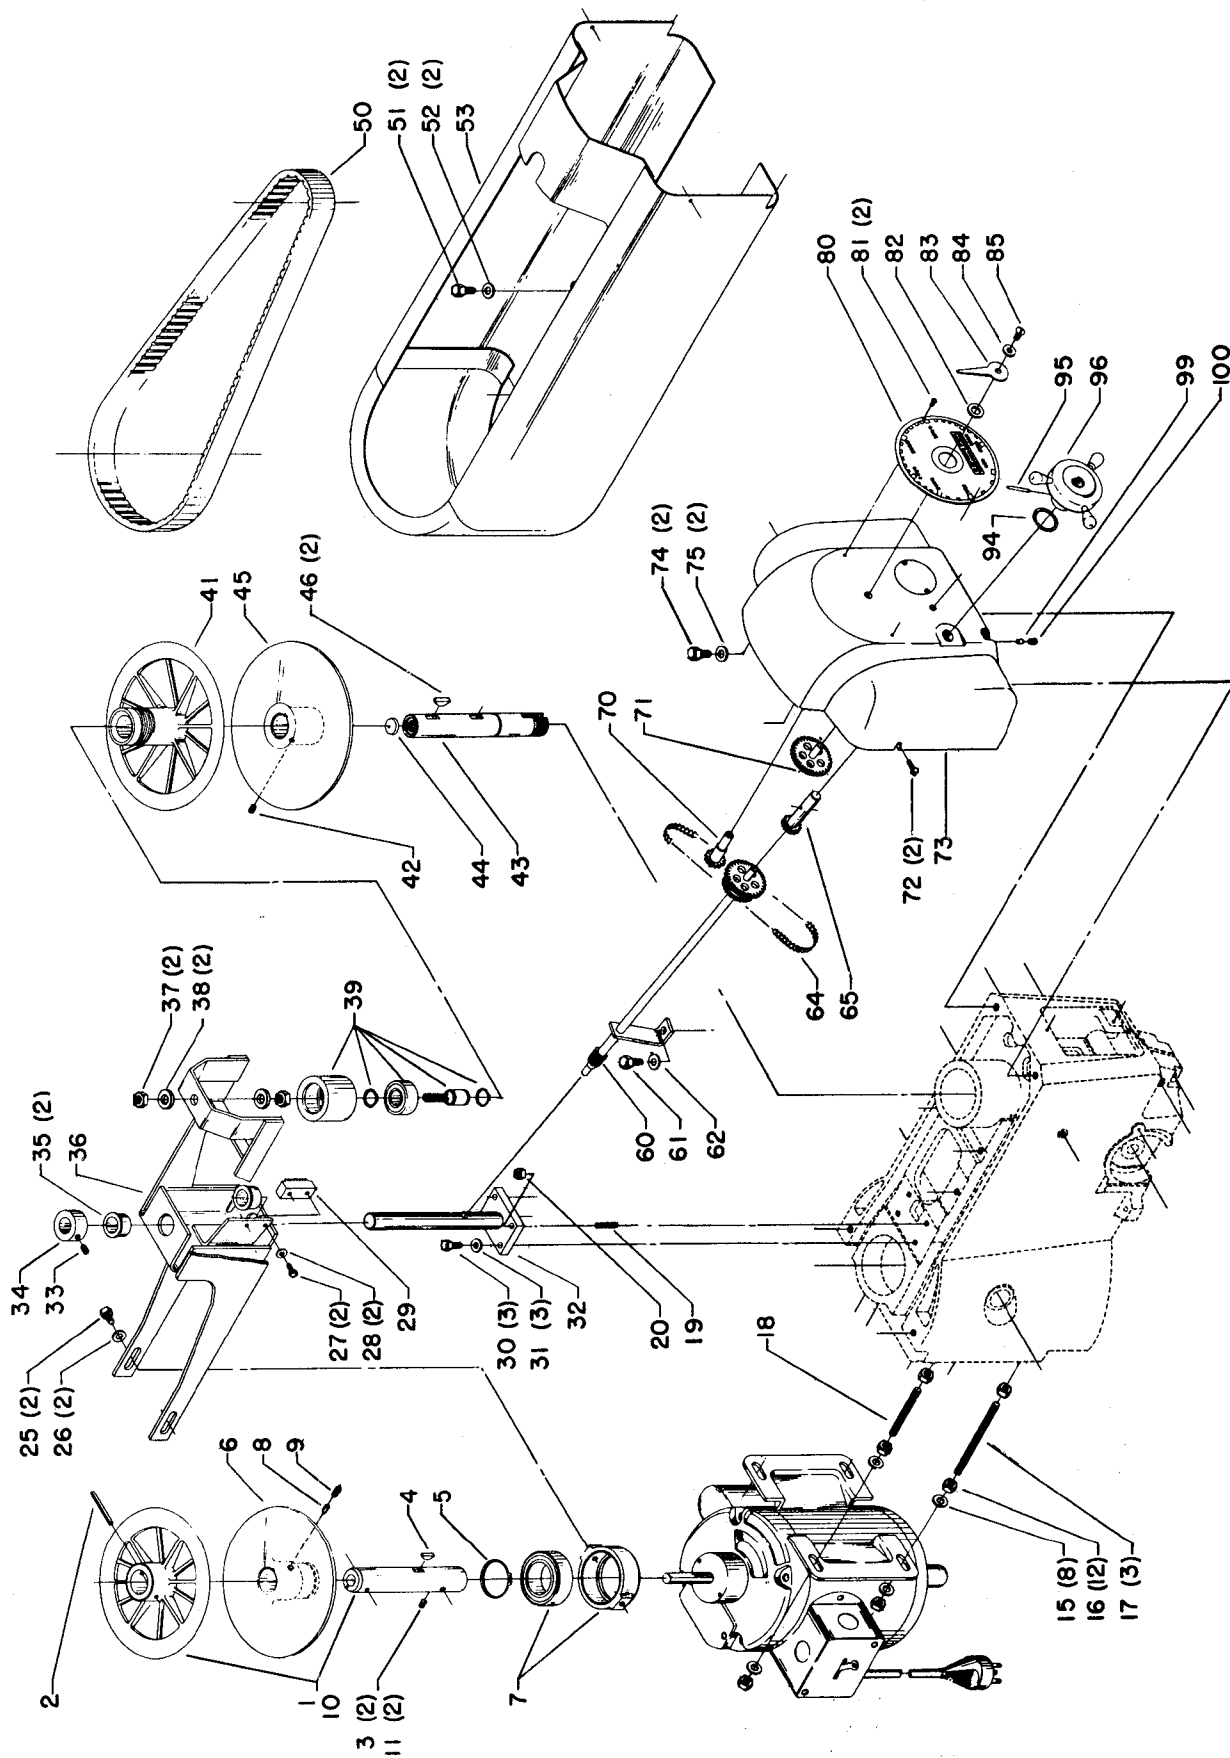

STABILIZER CONTROL

Parts List for 15-440 Type 1

Item Number	Part Number	Description	Qty Required
1	000000-00	No Longer Available	1
2	000000-00	No Longer Available	1
3	491950-00	SET SCREW	2
4	000000-00	No Longer Available	1
5	000000-00	No Longer Available	1
6	000000-00	No Longer Available	1
7	000000-00	No Longer Available	1
8	000000-00	No Longer Available	1
9	901041909415	HD SET SCR	1
10	000000-00	No Longer Available	1
11	901041506227	SET SCREW	2
15	904010101620S	WASHER	8
16	902010205435S	JAM NUT	12
17	000000-00	No Longer Available	1
18	000000-00	No Longer Available	1
19	901041500296	SET SCREW	1
20	489026-00	HEX NUT	1
25	901020100514	MACHINE SCREW	2
26	904010101614S	STEEL WASHER	2
27	000000-00	No Longer Available	1
28	904010101619	STEEL WASHER	2
29	000000-00	No Longer Available	1
30	901010600611S	CAP SCREW	3
31	904010101614S	STEEL WASHER	3
32	000000-00	No Longer Available	1
33	491950-00	SET SCREW	1
34	000000-00	No Longer Available	1

Parts List for 15-440 Type 1

Item Number	Part Number	Description	Qty Required
81	901061317359	SELF TAP SCREW	2
82	000000-00	No Longer Available	1
83	000000-00	No Longer Available	1
84	904010101614S	STEEL WASHER	1
85	901020100514	MACHINE SCREW	1
94	000000-00	No Longer Available	1
95	000000-00	No Longer Available	1
96	000000-00	No Longer Available	1
99	000000-00	No Longer Available	1
100	491950-00	SET SCREW	1
110	000000-00	No Longer Available	1
111	000000-00	No Longer Available	1
112	000000-00	No Longer Available	1
113	000000-00	No Longer Available	1
114	000000-00	No Longer Available	1
120	000000-00	No Longer Available	1
121	000000-00	No Longer Available	1
122	901010600618	CAP SCREW	1
123	000000-00	No Longer Available	1
124	402040725002	SCALE	1
125	901061317359	SELF TAP SCREW	2
126	931049913461	CLAMP NUT	1
127	904100313893	WASHER	1
128	000000-00	No Longer Available	1
129	000000-00	No Longer Available	1
130	904010101636S	WASHER	1
131	000000-00	No Longer Available	1