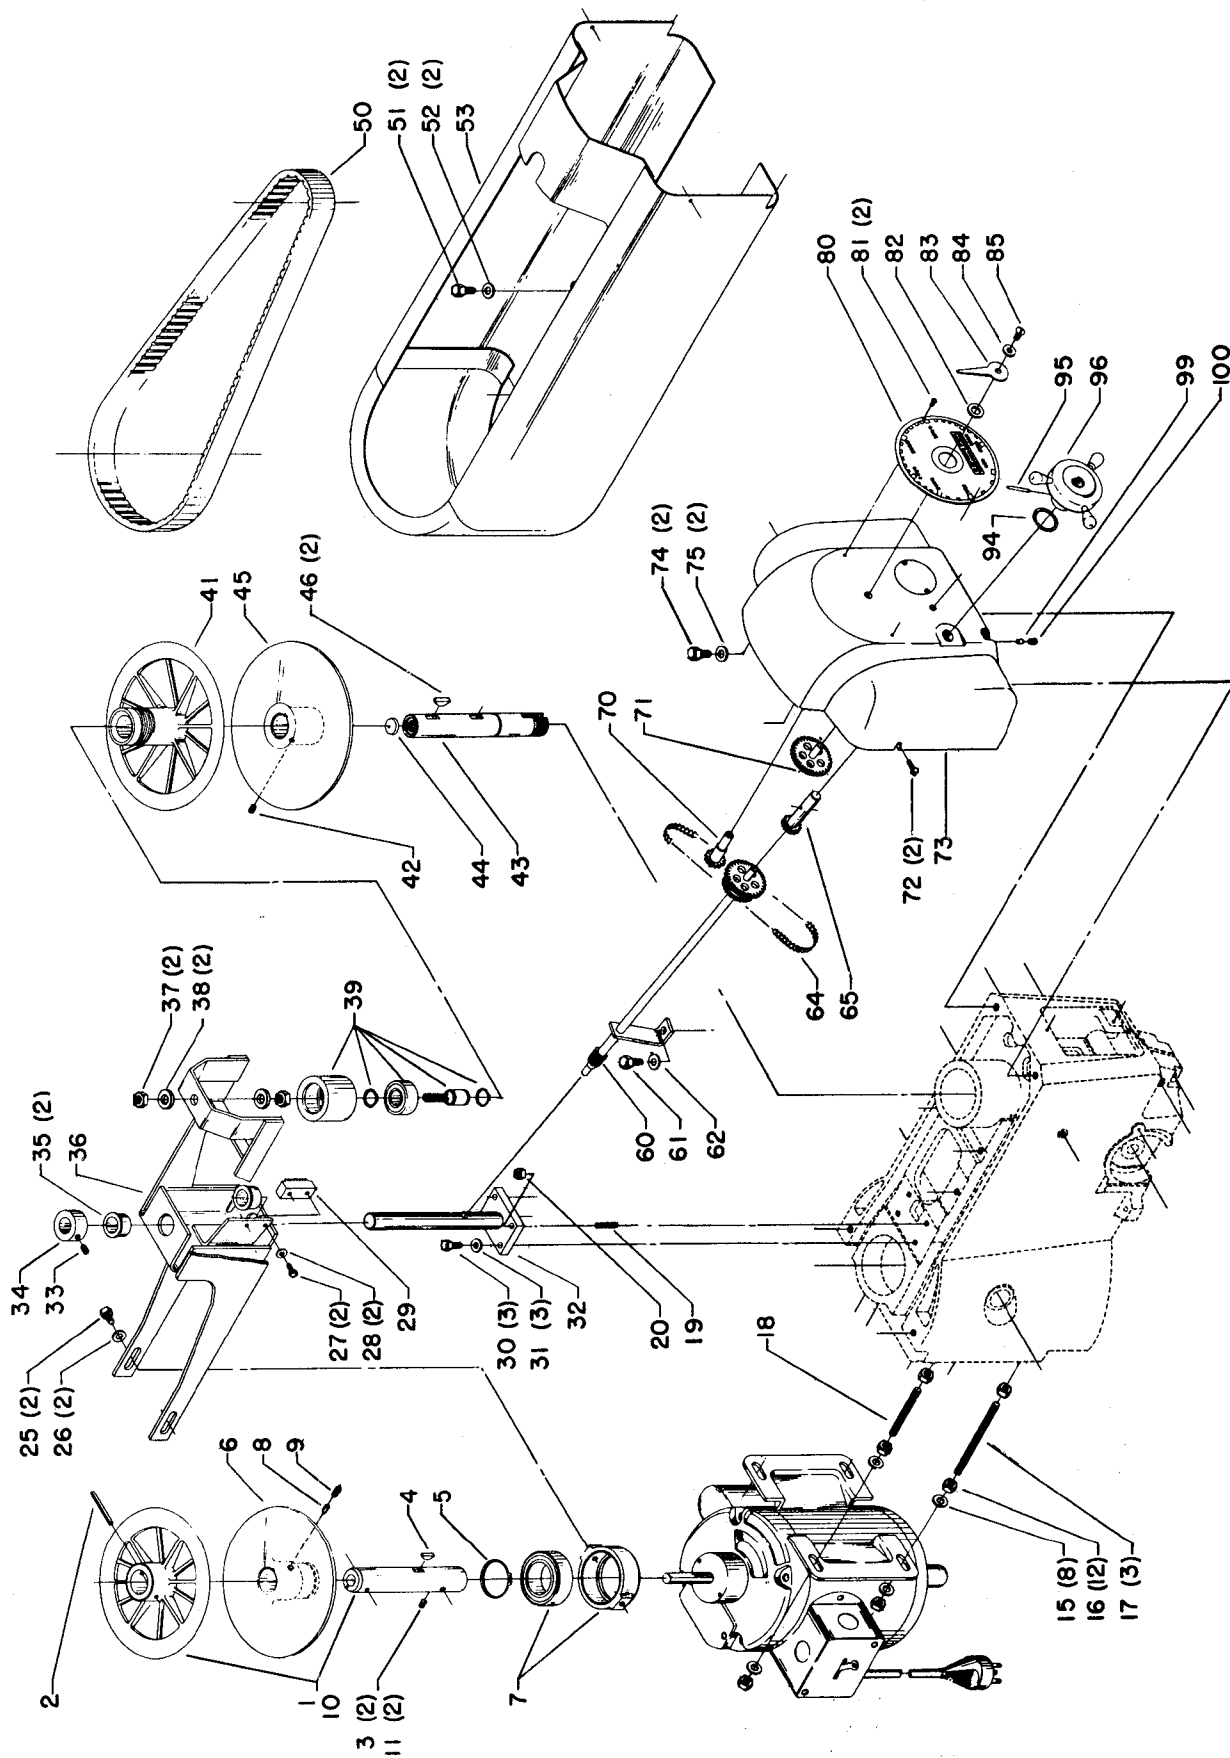

STABILIZER CONTROL

Parts List for 15-242 Type 1

Item Number	Part Number	Description	Qty Required
1	000000-00	No Longer Available	1
2	000000-00	No Longer Available	1
3	491950-00	SET SCREW	2
4	000000-00	No Longer Available	1
5	000000-00	No Longer Available	1
6	000000-00	No Longer Available	1
7	000000-00	No Longer Available	1
8	000000-00	No Longer Available	1
9	901041909415	HD SET SCR	1
10	000000-00	No Longer Available	1
11	901041506227	SET SCREW	2
15	904010101620S	WASHER	8
16	902010205435S	JAM NUT	12
17	000000-00	No Longer Available	1
18	000000-00	No Longer Available	1
19	901041500296	SET SCREW	1
20	489026-00	HEX NUT	1
25	901020100514	MACHINE SCREW	2
26	904010101614S	STEEL WASHER	2
27	000000-00	No Longer Available	1
28	904010101619	STEEL WASHER	2
29	000000-00	No Longer Available	1
30	901010600611S	CAP SCREW	3
31	904010101614S	STEEL WASHER	3
32	000000-00	No Longer Available	1
33	491950-00	SET SCREW	1
34	000000-00	No Longer Available	1

Parts List for 15-242 Type 1

Item Number	Part Number	Description	Qty Required
81	901061317359	SELF TAP SCREW	2
82	000000-00	No Longer Available	1
83	000000-00	No Longer Available	1
84	904010101614S	STEEL WASHER	1
85	901020100514	MACHINE SCREW	1
94	000000-00	No Longer Available	1
95	000000-00	No Longer Available	1
96	000000-00	No Longer Available	1
99	000000-00	No Longer Available	1
100	491950-00	SET SCREW	1
110	000000-00	No Longer Available	1
111	000000-00	No Longer Available	1
112	000000-00	No Longer Available	1
113	000000-00	No Longer Available	1
114	000000-00	No Longer Available	1
120	000000-00	No Longer Available	1
121	000000-00	No Longer Available	1
122	901010600618	CAP SCREW	1
123	000000-00	No Longer Available	1
124	402040725002	SCALE	1
125	901061317359	SELF TAP SCREW	2
126	931049913461	CLAMP NUT	1
127	904100313893	WASHER	1
128	000000-00	No Longer Available	1
129	000000-00	No Longer Available	1
130	904010101636S	WASHER	1
131	000000-00	No Longer Available	1