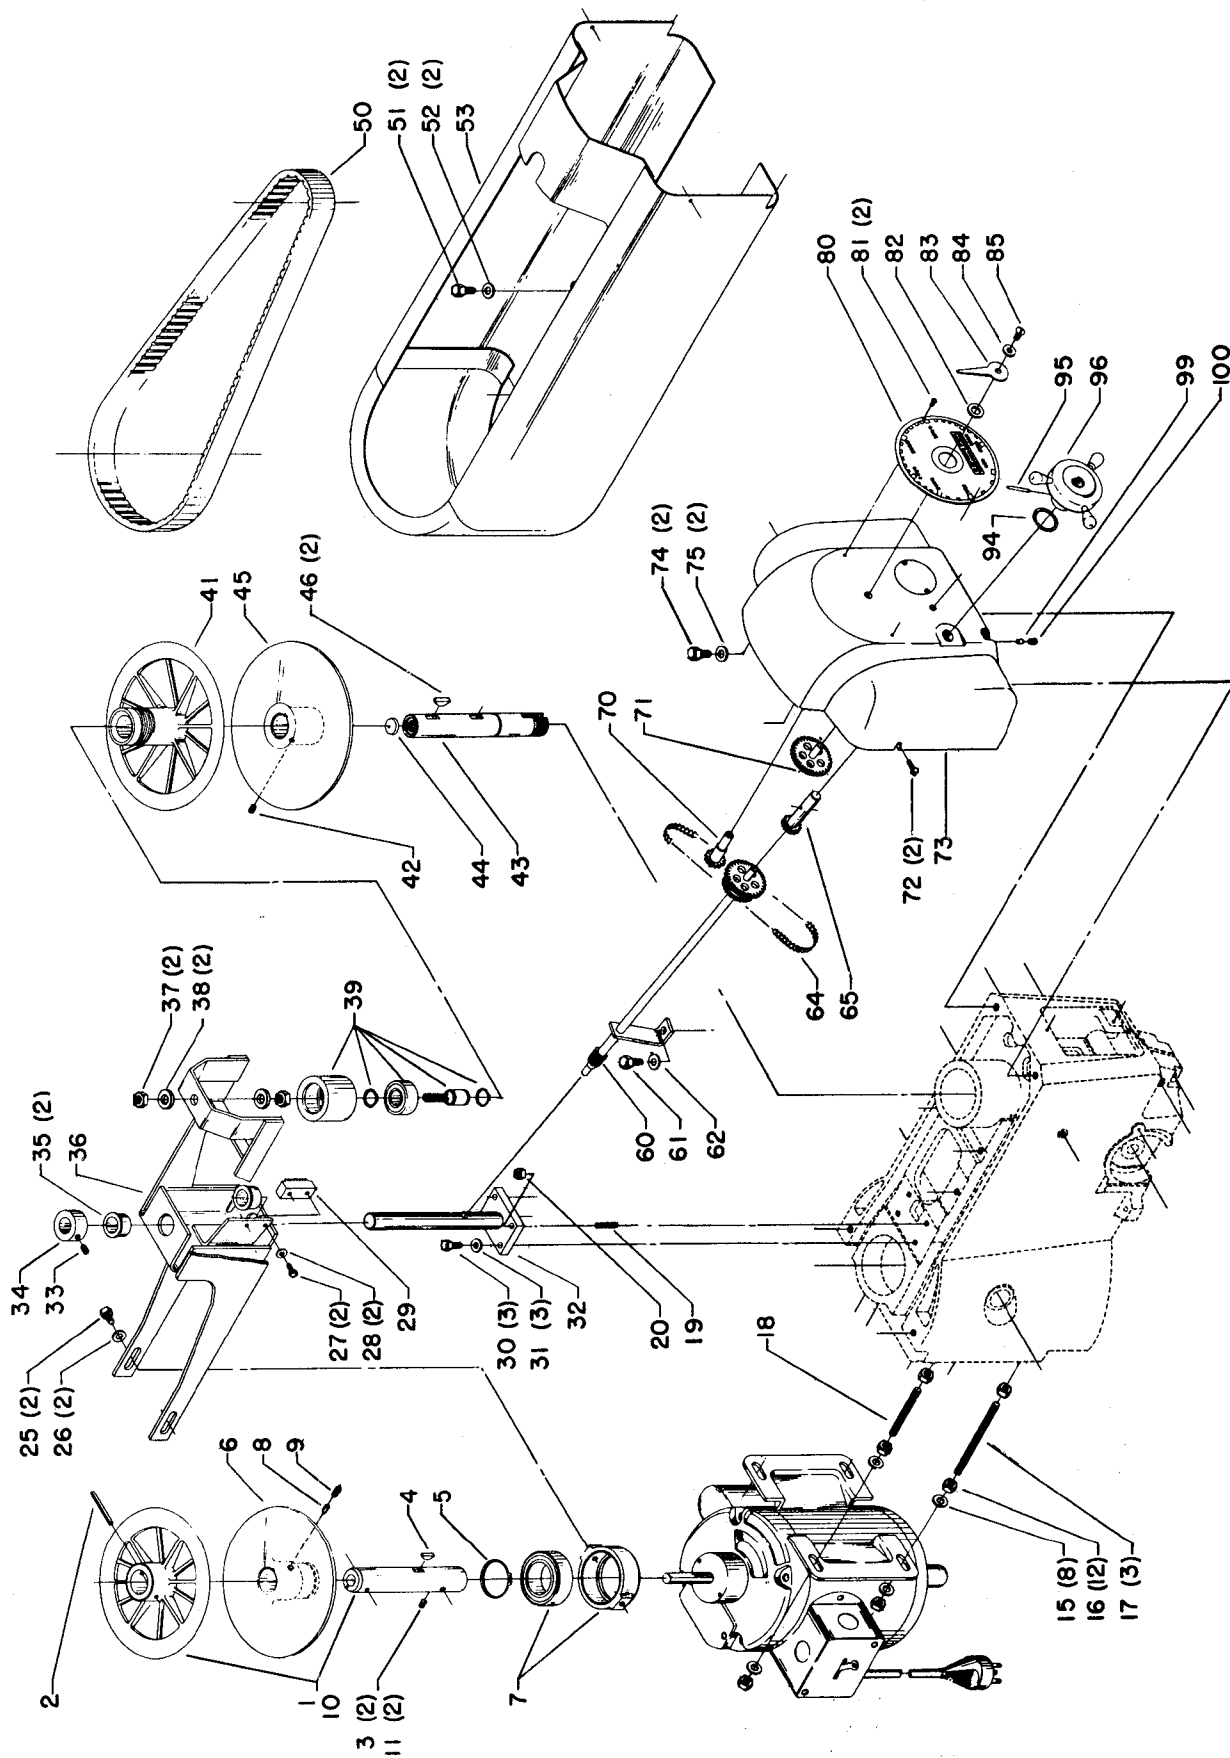

## Parts List for 15-157 Type 1

Item Number	Part Number	Description	Qty Required
1	000000-00	No Longer Available	1
2	000000-00	No Longer Available	1
3	491950-00	SET SCREW	2
4	000000-00	No Longer Available	1
5	000000-00	No Longer Available	1
6	000000-00	No Longer Available	1
7	000000-00	No Longer Available	1
8	000000-00	No Longer Available	1
9	901041909415	HD SET SCR	1
10	000000-00	No Longer Available	1
11	901041506227	SET SCREW	2
15	904010101620S	WASHER	8
16	902010205435S	JAM NUT	12
17	000000-00	No Longer Available	1
18	000000-00	No Longer Available	1
19	901041500296	SET SCREW	1
20	489026-00	HEX NUT	1
25	901020100514	MACHINE SCREW	2
26	904010101614S	STEEL WASHER	2
27	000000-00	No Longer Available	1
28	904010101619	STEEL WASHER	2
29	000000-00	No Longer Available	1
30	901010600611S	CAP SCREW	3
31	904010101614S	STEEL WASHER	3
32	000000-00	No Longer Available	1
33	491950-00	SET SCREW	1
34	000000-00	No Longer Available	1

## Parts List for 15-157 Type 1

Item Number	Part Number	Description	Qty Required
81	901061317359	SELF TAP SCREW	2
82	000000-00	No Longer Available	1
83	000000-00	No Longer Available	1
84	904010101614S	STEEL WASHER	1
85	901020100514	MACHINE SCREW	1
94	000000-00	No Longer Available	1
95	000000-00	No Longer Available	1
96	000000-00	No Longer Available	1
99	000000-00	No Longer Available	1
100	491950-00	SET SCREW	1
110	000000-00	No Longer Available	1
111	000000-00	No Longer Available	1
112	000000-00	No Longer Available	1
113	000000-00	No Longer Available	1
114	000000-00	No Longer Available	1
120	000000-00	No Longer Available	1
121	000000-00	No Longer Available	1
122	901010600618	CAP SCREW	1
123	000000-00	No Longer Available	1
124	402040725002	SCALE	1
125	901061317359	SELF TAP SCREW	2
126	931049913461	CLAMP NUT	1
127	904100313893	WASHER	1
128	000000-00	No Longer Available	1
129	000000-00	No Longer Available	1
130	904010101636S	WASHER	1
131	000000-00	No Longer Available	1