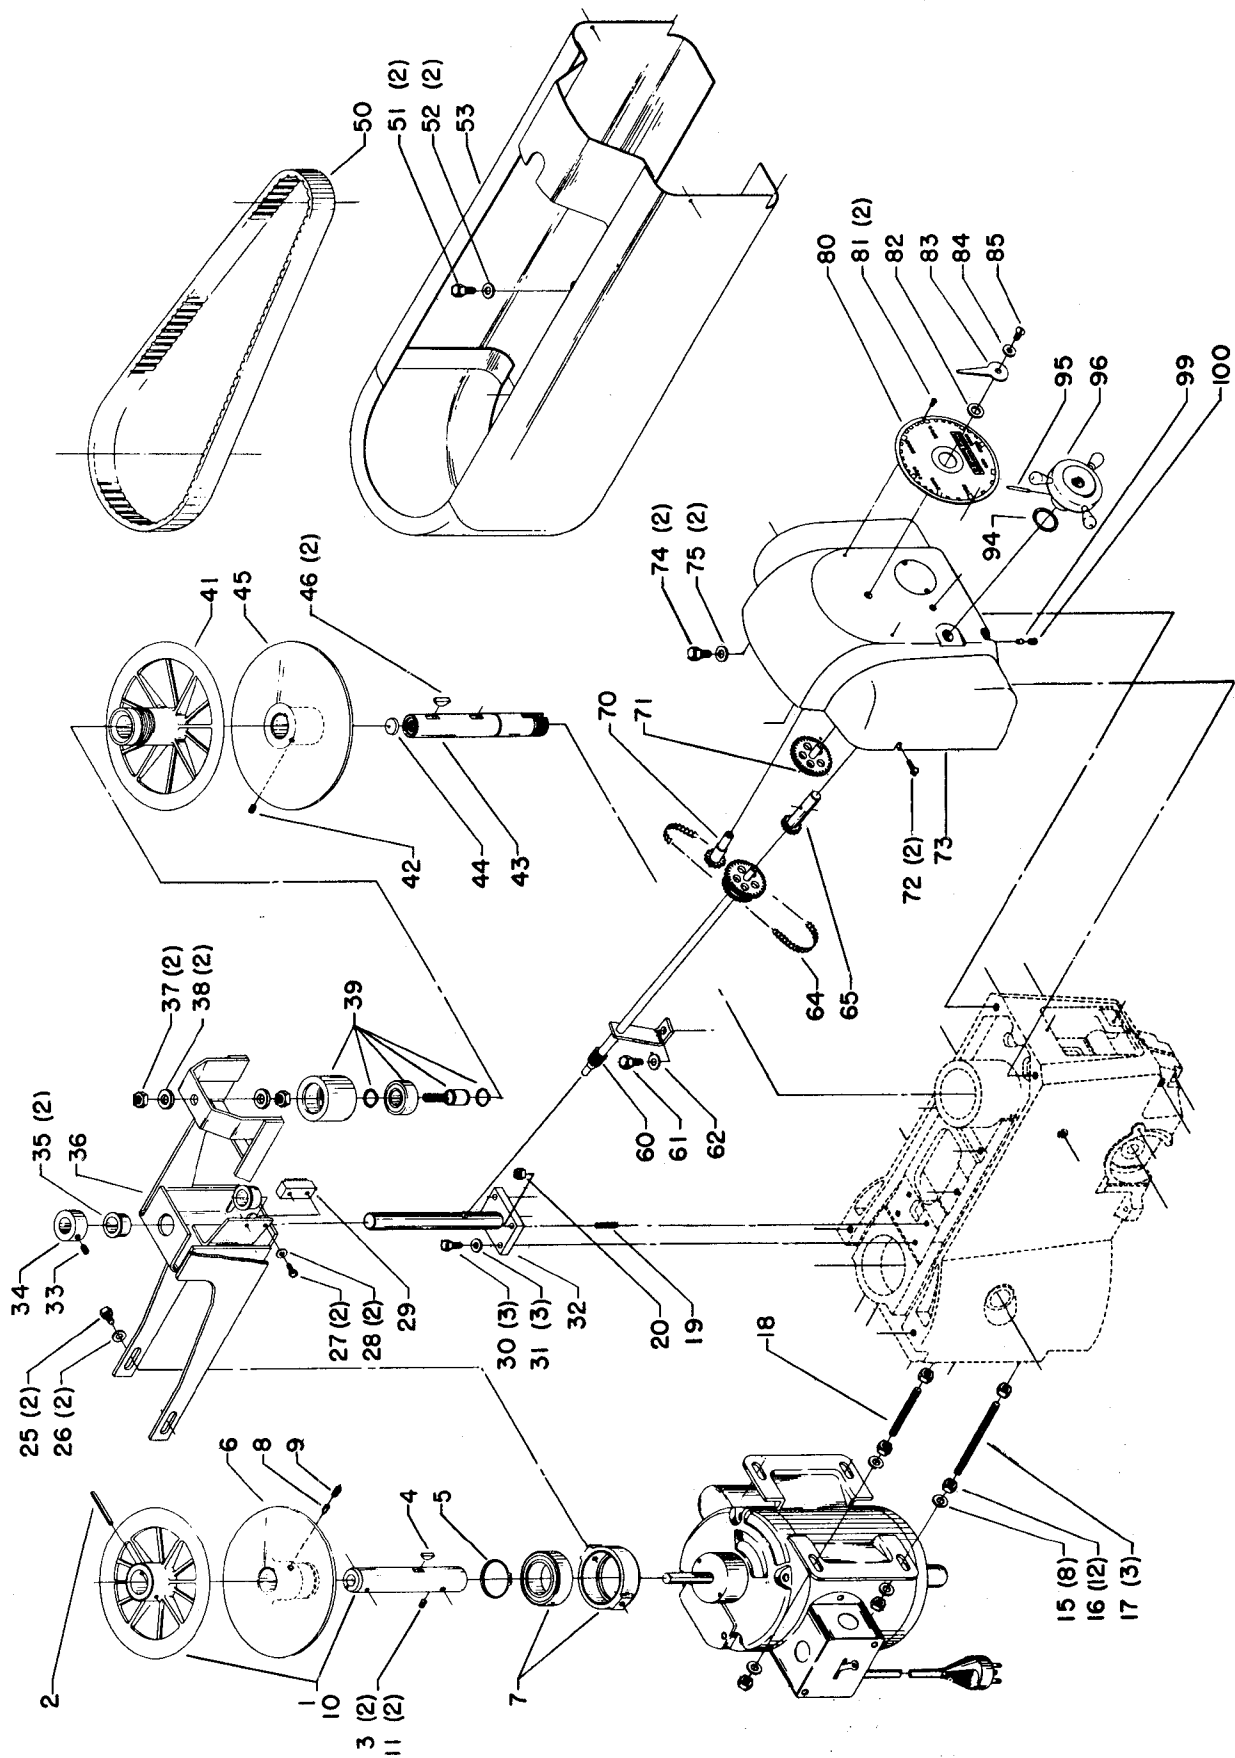

STABILIZER CONTROL

Parts List for 15-047 Type 1

Item Number	Part Number	Description	Qty Required
1	000000-00	No Longer Available	1
2	000000-00	No Longer Available	1
3	491950-00	SET SCREW	2
4	000000-00	No Longer Available	1
5	000000-00	No Longer Available	1
6	000000-00	No Longer Available	1
7	000000-00	No Longer Available	1
8	000000-00	No Longer Available	1
9	901041909415	HD SET SCR	1
10	000000-00	No Longer Available	1
11	901041506227	SET SCREW	2
15	904010101620S	WASHER	8
16	902010205435S	JAM NUT	12
17	000000-00	No Longer Available	1
18	000000-00	No Longer Available	1
19	901041500296	SET SCREW	1
20	489026-00	HEX NUT	1
25	901020100514	MACHINE SCREW	2
26	904010101614S	STEEL WASHER	2
27	000000-00	No Longer Available	1
28	904010101619	STEEL WASHER	2
29	000000-00	No Longer Available	1
30	901010600611S	CAP SCREW	3
31	904010101614S	STEEL WASHER	3
32	000000-00	No Longer Available	1
33	491950-00	SET SCREW	1
34	000000-00	No Longer Available	1

Parts List for 15-047 Type 1

Item Number	Part Number	Description	Qty Required
81	901061317359	SELF TAP SCREW	2
82	000000-00	No Longer Available	1
83	000000-00	No Longer Available	1
84	904010101614S	STEEL WASHER	1
85	901020100514	MACHINE SCREW	1
94	000000-00	No Longer Available	1
95	000000-00	No Longer Available	1
96	000000-00	No Longer Available	1
99	000000-00	No Longer Available	1
100	491950-00	SET SCREW	1
110	000000-00	No Longer Available	1
111	000000-00	No Longer Available	1
112	000000-00	No Longer Available	1
113	000000-00	No Longer Available	1
114	000000-00	No Longer Available	1
120	000000-00	No Longer Available	1
121	000000-00	No Longer Available	1
122	901010600618	CAP SCREW	1
123	000000-00	No Longer Available	1
124	402040725002	SCALE	1
125	901061317359	SELF TAP SCREW	2
126	931049913461	CLAMP NUT	1
127	904100313893	WASHER	1
128	000000-00	No Longer Available	1
129	000000-00	No Longer Available	1
130	904010101636S	WASHER	1
131	000000-00	No Longer Available	1