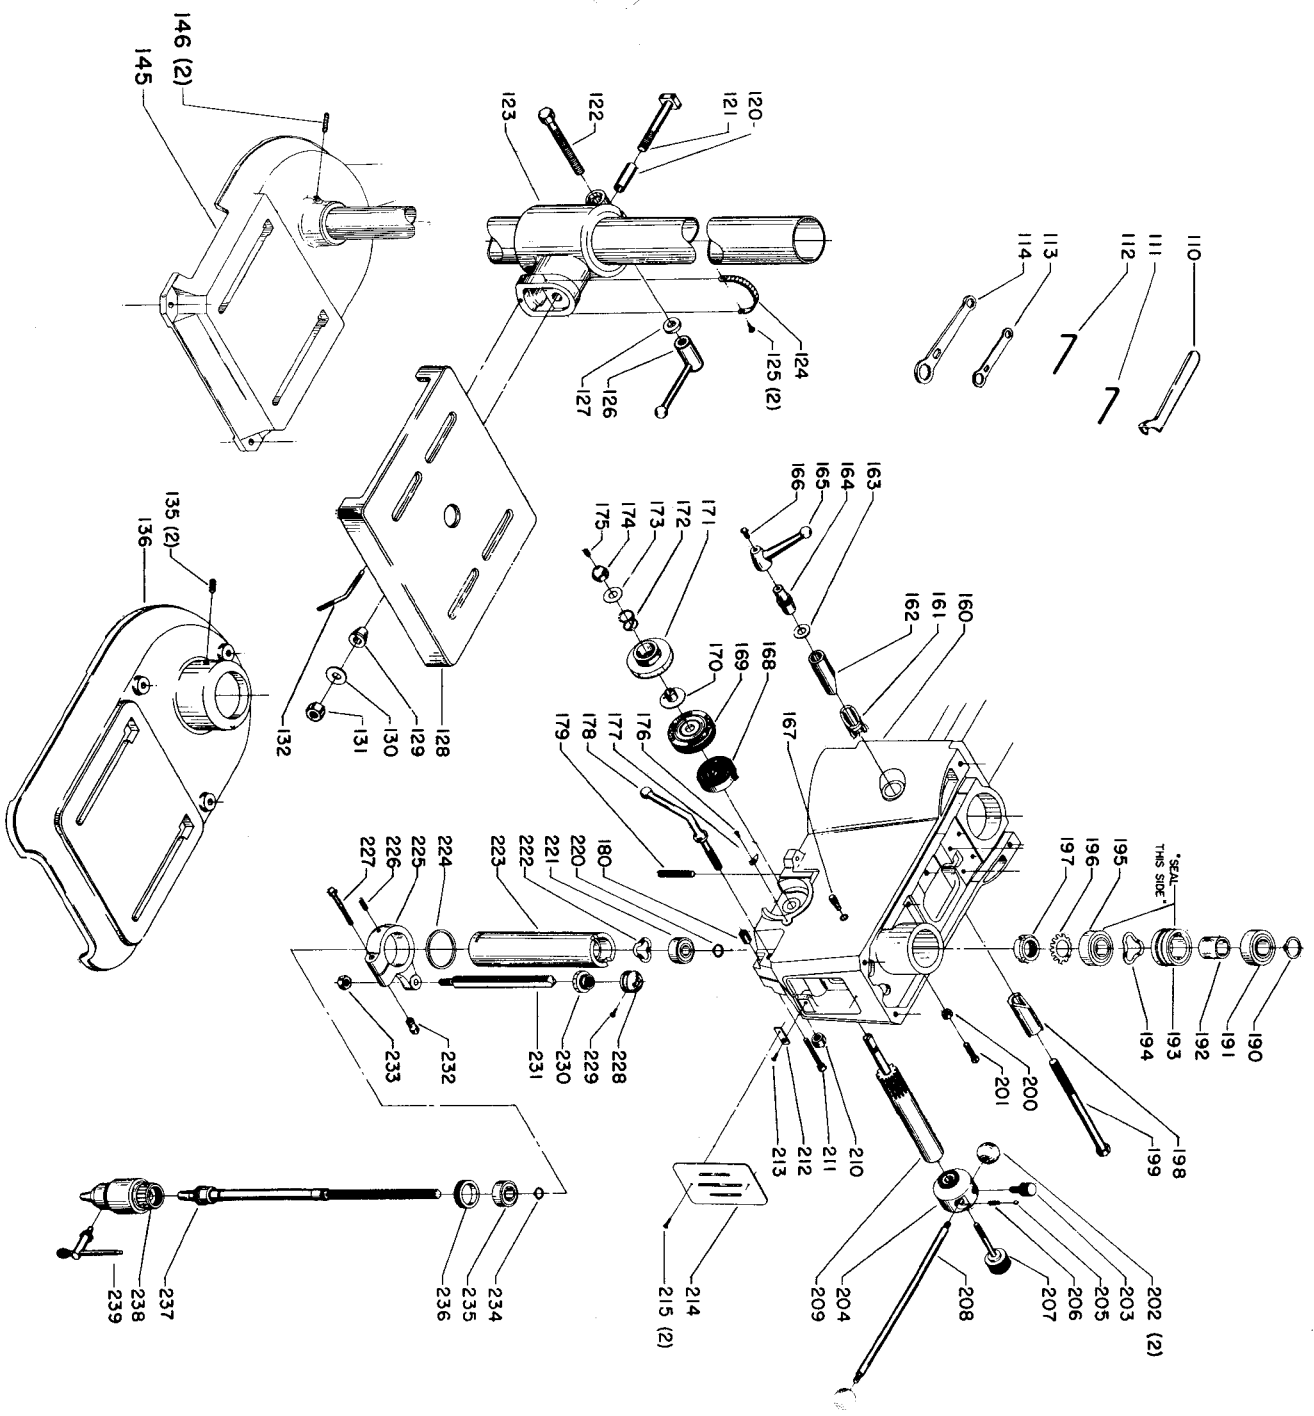

STABILIZER CONTROL

Parts List for 15-046 Type 1

Item Number	Part Number	Description	Qty Required
1	000000-00	No Longer Available	1
2	000000-00	No Longer Available	1
3	491950-00	SET SCREW	2
4	000000-00	No Longer Available	1
5	000000-00	No Longer Available	1
6	000000-00	No Longer Available	1
7	000000-00	No Longer Available	1
8	000000-00	No Longer Available	1
9	901041909415	HD SET SCR	1
10	000000-00	No Longer Available	1
11	901041506227	SET SCREW	2
15	904010101620S	WASHER	8
16	902010205435S	JAM NUT	12
17	000000-00	No Longer Available	1
18	000000-00	No Longer Available	1
19	901041500296	SET SCREW	1
20	489026-00	HEX NUT	1
25	901020100514	MACHINE SCREW	2
26	904010101614S	STEEL WASHER	2
27	000000-00	No Longer Available	1
28	904010101619	STEEL WASHER	2
29	000000-00	No Longer Available	1
30	901010600611S	CAP SCREW	3
31	904010101614S	STEEL WASHER	3
32	000000-00	No Longer Available	1
33	491950-00	SET SCREW	1
34	000000-00	No Longer Available	1

Parts List for 15-046 Type 1

Item Number	Part Number	Description	Qty Required
81	901061317359	SELF TAP SCREW	2
82	000000-00	No Longer Available	1
83	000000-00	No Longer Available	1
84	904010101614S	STEEL WASHER	1
85	901020100514	MACHINE SCREW	1
94	000000-00	No Longer Available	1
95	000000-00	No Longer Available	1
96	000000-00	No Longer Available	1
99	000000-00	No Longer Available	1
100	491950-00	SET SCREW	1
110	000000-00	No Longer Available	1
111	000000-00	No Longer Available	1
112	000000-00	No Longer Available	1
113	000000-00	No Longer Available	1
114	000000-00	No Longer Available	1
120	000000-00	No Longer Available	1
121	000000-00	No Longer Available	1
122	901010600618	CAP SCREW	1
123	000000-00	No Longer Available	1
124	402040725002	SCALE	1
125	901061317359	SELF TAP SCREW	2
126	931049913461	CLAMP NUT	1
127	904100313893	WASHER	1
128	000000-00	No Longer Available	1
129	000000-00	No Longer Available	1
130	904010101636S	WASHER	1
131	000000-00	No Longer Available	1