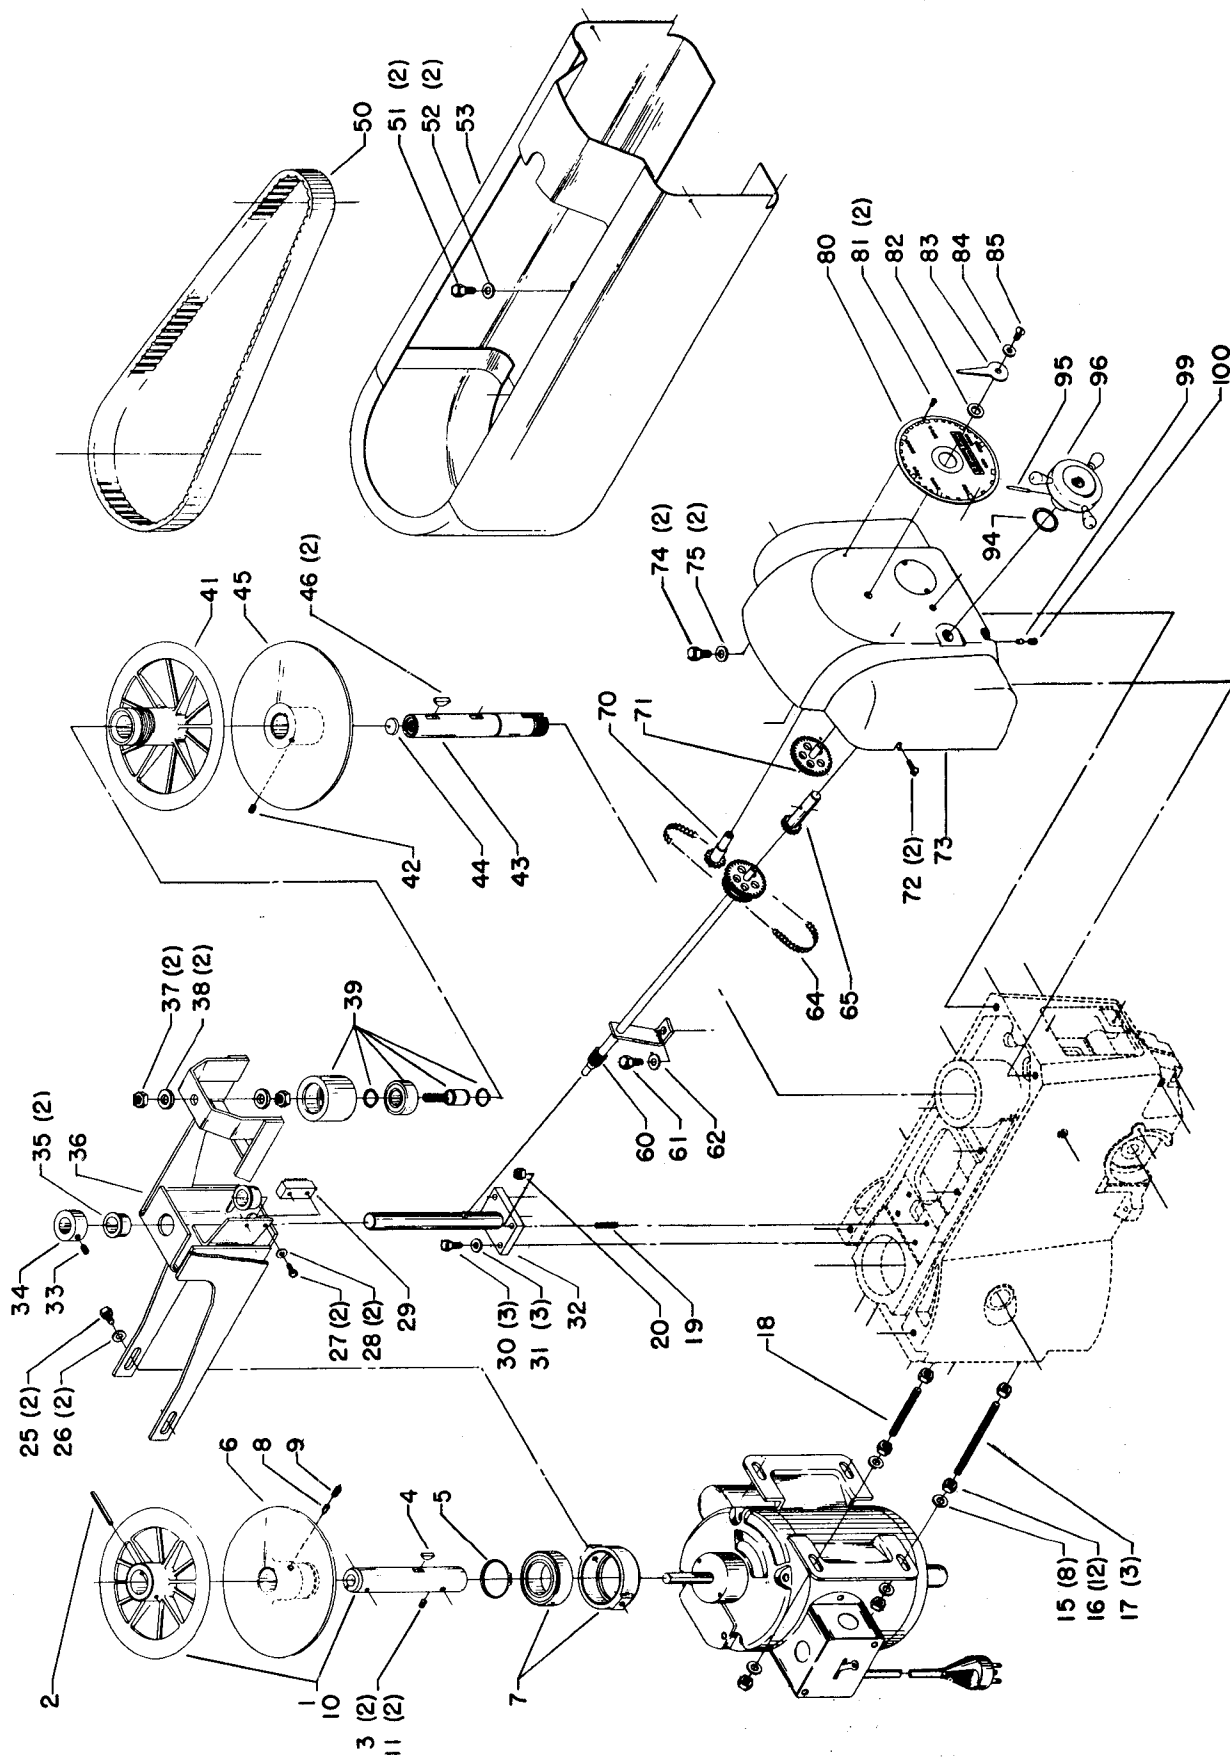

STABILIZER CONTROL

Parts List for 15-046 Type 1

Item Number	Part Number	Description	Qty Required
1	000000-00	No Longer Available	1
2	000000-00	No Longer Available	1
3	491950-00	SET SCREW	2
4	000000-00	No Longer Available	1
5	000000-00	No Longer Available	1
6	000000-00	No Longer Available	1
7	000000-00	No Longer Available	1
8	000000-00	No Longer Available	1
9	901041909415	HD SET SCR	1
10	000000-00	No Longer Available	1
11	901041506227	SET SCREW	2
15	904010101620S	WASHER	8
16	902010205435S	JAM NUT	12
17	000000-00	No Longer Available	1
18	000000-00	No Longer Available	1
19	901041500296	SET SCREW	1
20	489026-00	HEX NUT	1
25	901020100514	MACHINE SCREW	2
26	904010101614S	STEEL WASHER	2
27	000000-00	No Longer Available	1
28	904010101619	STEEL WASHER	2
29	000000-00	No Longer Available	1
30	901010600611S	CAP SCREW	3
31	904010101614S	STEEL WASHER	3
32	000000-00	No Longer Available	1
33	491950-00	SET SCREW	1
34	000000-00	No Longer Available	1

Parts List for 15-046 Type 1

Item Number	Part Number	Description	Qty Required
81	901061317359	SELF TAP SCREW	2
82	000000-00	No Longer Available	1
83	000000-00	No Longer Available	1
84	904010101614S	STEEL WASHER	1
85	901020100514	MACHINE SCREW	1
94	000000-00	No Longer Available	1
95	000000-00	No Longer Available	1
96	000000-00	No Longer Available	1
99	000000-00	No Longer Available	1
100	491950-00	SET SCREW	1
110	000000-00	No Longer Available	1
111	000000-00	No Longer Available	1
112	000000-00	No Longer Available	1
113	000000-00	No Longer Available	1
114	000000-00	No Longer Available	1
120	000000-00	No Longer Available	1
121	000000-00	No Longer Available	1
122	901010600618	CAP SCREW	1
123	000000-00	No Longer Available	1
124	402040725002	SCALE	1
125	901061317359	SELF TAP SCREW	2
126	931049913461	CLAMP NUT	1
127	904100313893	WASHER	1
128	000000-00	No Longer Available	1
129	000000-00	No Longer Available	1
130	904010101636S	WASHER	1
131	000000-00	No Longer Available	1