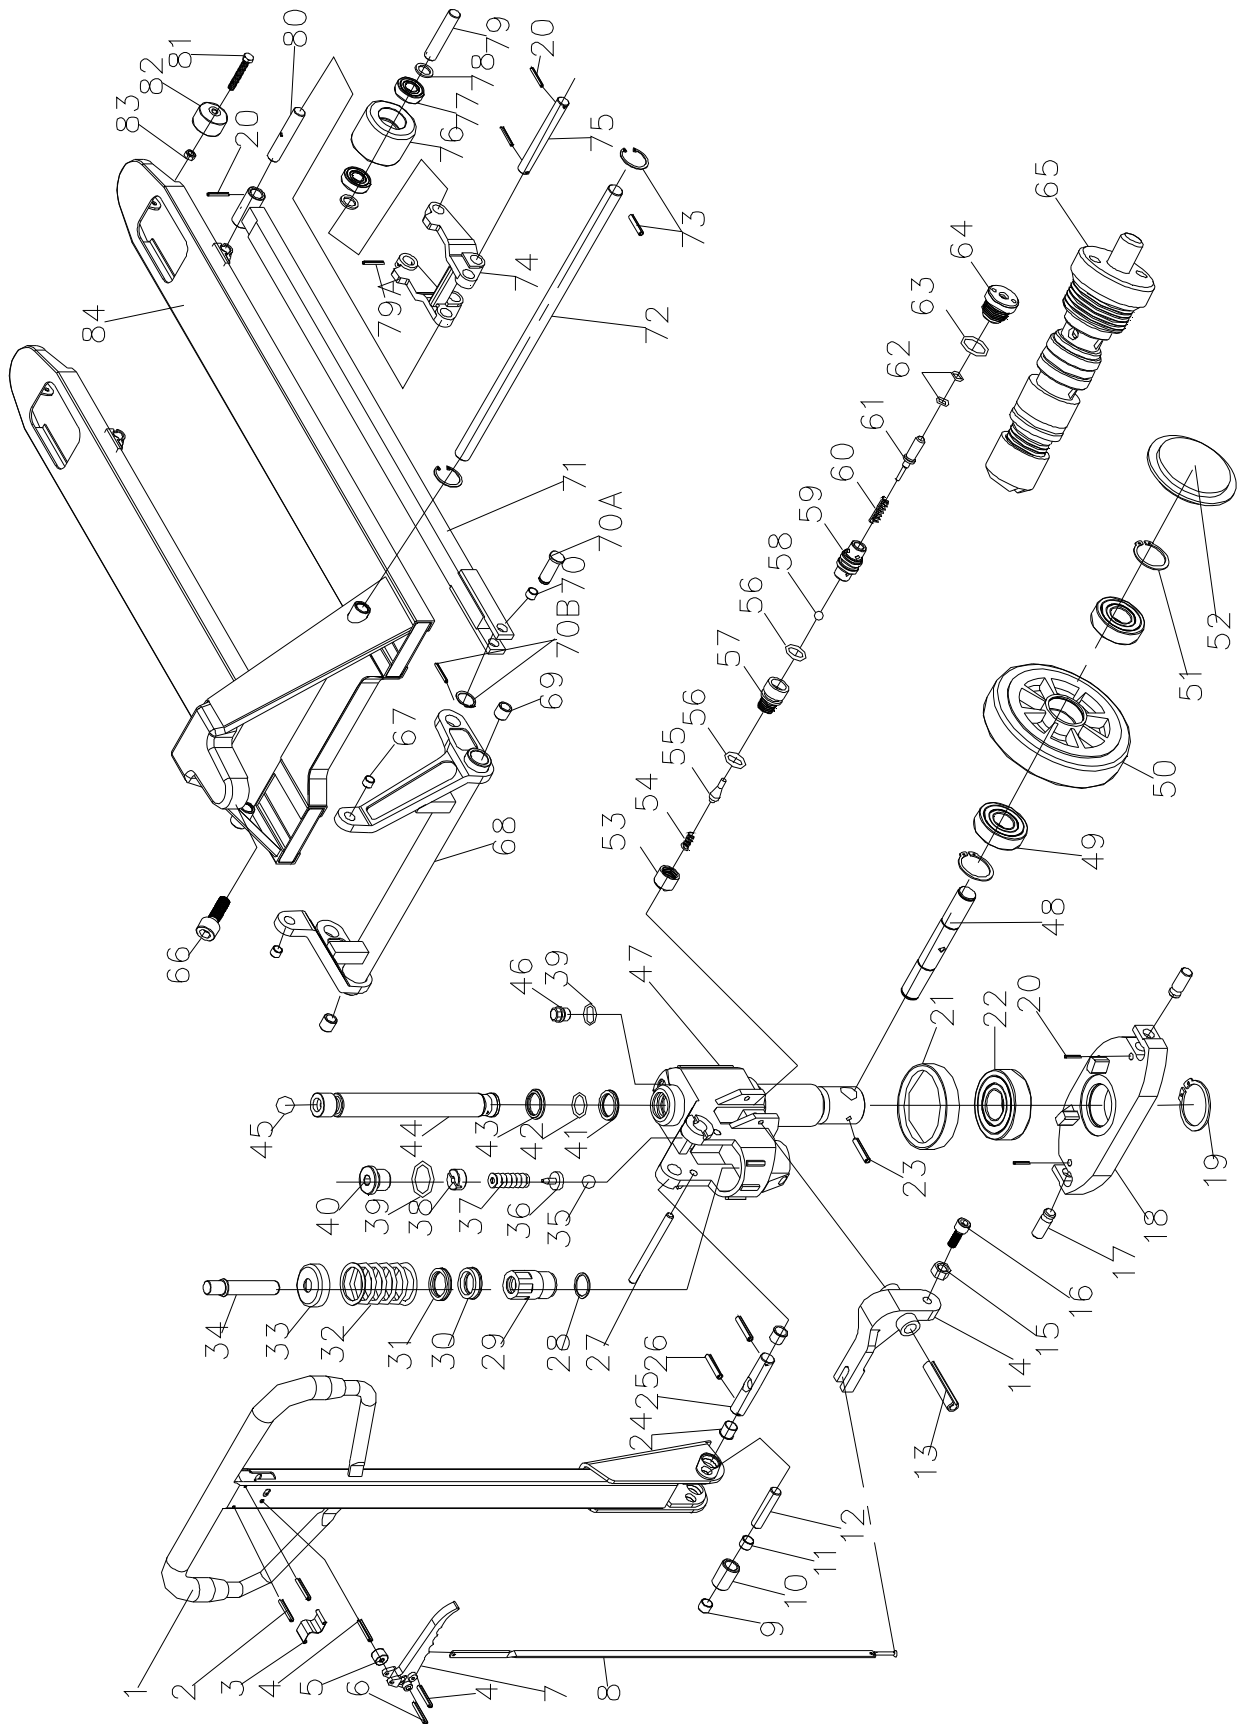

PTX and JTX Pallet Trucks

Parts List: JTX Pallet Truck

Index No.	Part No.	Description	Size	Qty
1	PTX2748-001	Handle		1
2	PTX2748-002	Spring Pin	Ø4 x 30 mm	2
3	PTX2748-003	Block Spring		1
4	PTX2748-004	Spring Pin	Ø4 x 22 mm	2
5	PTX2748-005	Roller	Ø14 x 10 mm	1
6	PT3348J-077	Spring Pin	Ø6 x 30 mm	1
7	PTX2748-008	Control Lever		1
8	JTX2748-009	Release Rod		1
9	PTX2748-010	Oil Lite Bushing	Ø15 x Ø17 x 20 mm	1
10	PTX2748-011	Roller	Ø25 x 36 mm	1
11	PTX2748-012	Oil Lite Bushing	Ø15 x Ø17 x 15 mm	1
12	PTX2748-013	Roller Pin	Ø15 x 65 mm	1
13	PTX2748-014	Spring Pin	Ø8 x 55 mm	1
14	PTX2748-015	Cam		1
15	TS-2311061	Hex Nut	M6	1
16	TS-1503051	Socket Head Cap Screw	M6 x 20	1
17	JTX2748-018A	Table Pin	Ø16 x 41 mm	2
18	JTX2748-019A	Table		1
19	PTX2748-020A	Snap Ring	50 mm	1
20	PT2748J-081	Spring Pin	Ø5 x 30 mm	8
21	PTX2748-022A	Bearing Base		1
22	PTX2748-023	Ball Bearing	51110	1
23	PT2748A-044	Spring Pin	Ø8 x 45 mm	1
24	PTX2748-027A	Oil Lite Bushing	Ø20 x Ø22 x 16 mm	2
25	PTX2748-028	Handle Pin	Ø20 x 100 mm	1
26	PTX2748-029	Spring Pin	Ø5 x 40 mm	2
27	PTX2748-030	Pump Retainer Pin	Ø8 x 100 mm	1
28	PTX2748-031A	Washer	Ø27 mm	1
29	PTX2748-032A	Plunger Housing		1
30	PTX2748-033A	U-Packing *	Ø26 x Ø18 x 5 mm	1
31	PTX2748-034A	Dust Seal Ring *	Ø26 x Ø18 x 6 mm	1
32	PTX2748-035	Spring		1
33	PTX2748-036	Spring Cap		1
34	PTX2748-037A	Plunger Piston	Ø18 x 101 mm	1
35	SB-6MM	Steel Ball	6 mm	1
36	PT2748A-030	Spring Base		1
37	PT2748A-030A	Spring		1
38	PTX2748-041	Release Screw		1
39	PTX2748-042	O-Ring *	11.8 x 2.65 mm	2
40	PTX2748-043	Pressure Adjust Screw		1
41	JTX2748-045A	U-Packing *	Ø35 x Ø45 x 6 mm	1
42	JTX2748-046A	O-Ring *	Ø34.5 x 2.65 mm	1
43	JTX2748-047	Dust Seal Ring *	Ø35 x Ø43 x 6.5 mm	1
44	JTX2748-048A	Ram Piston	Ø35 x 270 mm	1
45	SB-19	Steel Ball	19 mm	1
46	PTX2748-050	Oil Plug		1
47	JTX2748-051A	Pump Housing		1
48	JTX2748-052A	Wheel Shaft	Ø25 x 175 mm	1
49	BB-6204	Ball Bearing	6204	4
50	JTX2748-054	Steering Wheel	Ø200 x 50 mm	2
51	PT2748J-081A	Snap Ring	20 mm	4
52	PTX2748-056	Dust Seal Cap		2
53	PTX2748-057	Valve Cap		1
54	PTX2748-066	Needle Valve Spring		1
55	PTX2748-067	Needle Valve		1
56	PTX2748-071	O-Ring	13.2 x 2.65 mm	1