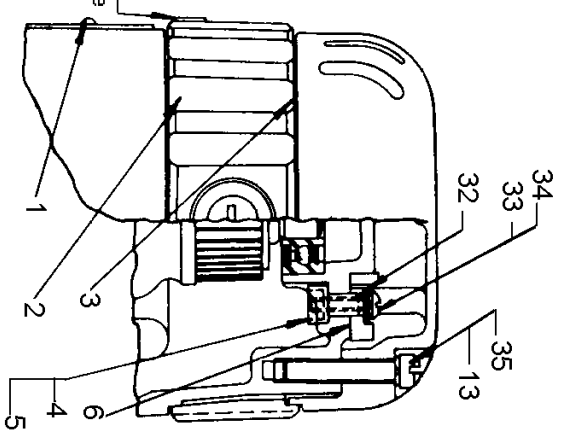

marker on reverse switch ring
 must be assembled on the same
 side of the field case as the
 nameplate.

800

66

67

62

68

63

64

Parts List for 1405-96 Type 2

Item Number	Part Number	Description	Qty Required
1	3041-00	SCREW	2
2	038201-02	SWITCH RING	1
3	445694-00	RING	1
4	071165-00	BUSHING	2
5	12226-00	NUT	2
6	037914-00	SPACER	2
7	158475-00	BEARING,BALL	1
8	030612-00	PLUG	1
9	032172-00	SCREW	2
10	000000-00	No Longer Available	2
11	000475-00	BALL	2
12	038769-00	SPRING	2
13	000416-00	WASHER	8
14	006125-00	SCREW	2
15	038223-00	ADAPTER	1
16	005762-00	SCREW	4
17	450070-71	FIELD&LEADS	1
18	450063-31SV	ARMATURE	1
19	038207-01	FAN BAFFLE	1
20	944824-00SV	COVER-GEAR CASE	1
21	615062-00	FAN	1
21	330003-12	BEARING,BALL	1
22	000000-00	No Longer Available	1
23	021635-00	NEEDLE BEARING	1
24	000000-00	No Longer Available	1
25	449590-00	SPINDLE	1
26	070920-00	STOP NUT	1

Parts List for 1405-96 Type 2

Item Number	Part Number	Description	Qty Required
27	045051-00	WASHER	1
28	055081-00	GEAR	1
29	13851-00	KEY	1
30	000000-00	No Longer Available	1
31	22502-00	BEARING,BALL	1
32	038224-00	CONTACT	4
33	004145-01	WASHER	2
34	037955-00	SCREW	2
35	009842-00	SCREW	2
37	449908-00	END HOUSING	1
38	1632-00	PLUG	1
39	000000-00	No Longer Available	1
40	004006-01	RIVET	2
41	038226-00	LEAD	2
42	9293-00	SPRING,BRUSH	2
43	33315-00	TERMINAL	2
44	N031655	BRUSH & SPRING	2
45	679277-00	HOLDER, BRUSH	2
46	33880-01	CAP,BRUSH	2
47	024323-00	WASHER	2
48	30613-00	PLUG	1
49	20774-01	BEARING,BALL	1
51	038210-00	GEAR	1
53	38278-00	PINION	1
54	030090-00	BALL BEARING	1
55	038221-00	NEEDLE BEARING	1
56	38218-00	WASHER	1

Parts List for 1405-96 Type 2

Item Number	Part Number	Description	Qty Required
58	38356-00	GEAR	1
59	006952-00	KEY	2
60	55080-00	PINION	1
61	8068-00	BEARING, BALL	1
62	050169-00	ROLLER	1
63	99461-28	SCREW	2
64	099461-44	SCREW&WASHER	2
67	053650-00	TERMINAL	2
68	131753-00	TERMINAL	2
69	233304-00	NAMEPLATE-SHEET	1
70	000000-00	No Longer Available	1
72	939467-00	GASKET	1
800	429698-00	GREASE:4 LB CAN	1