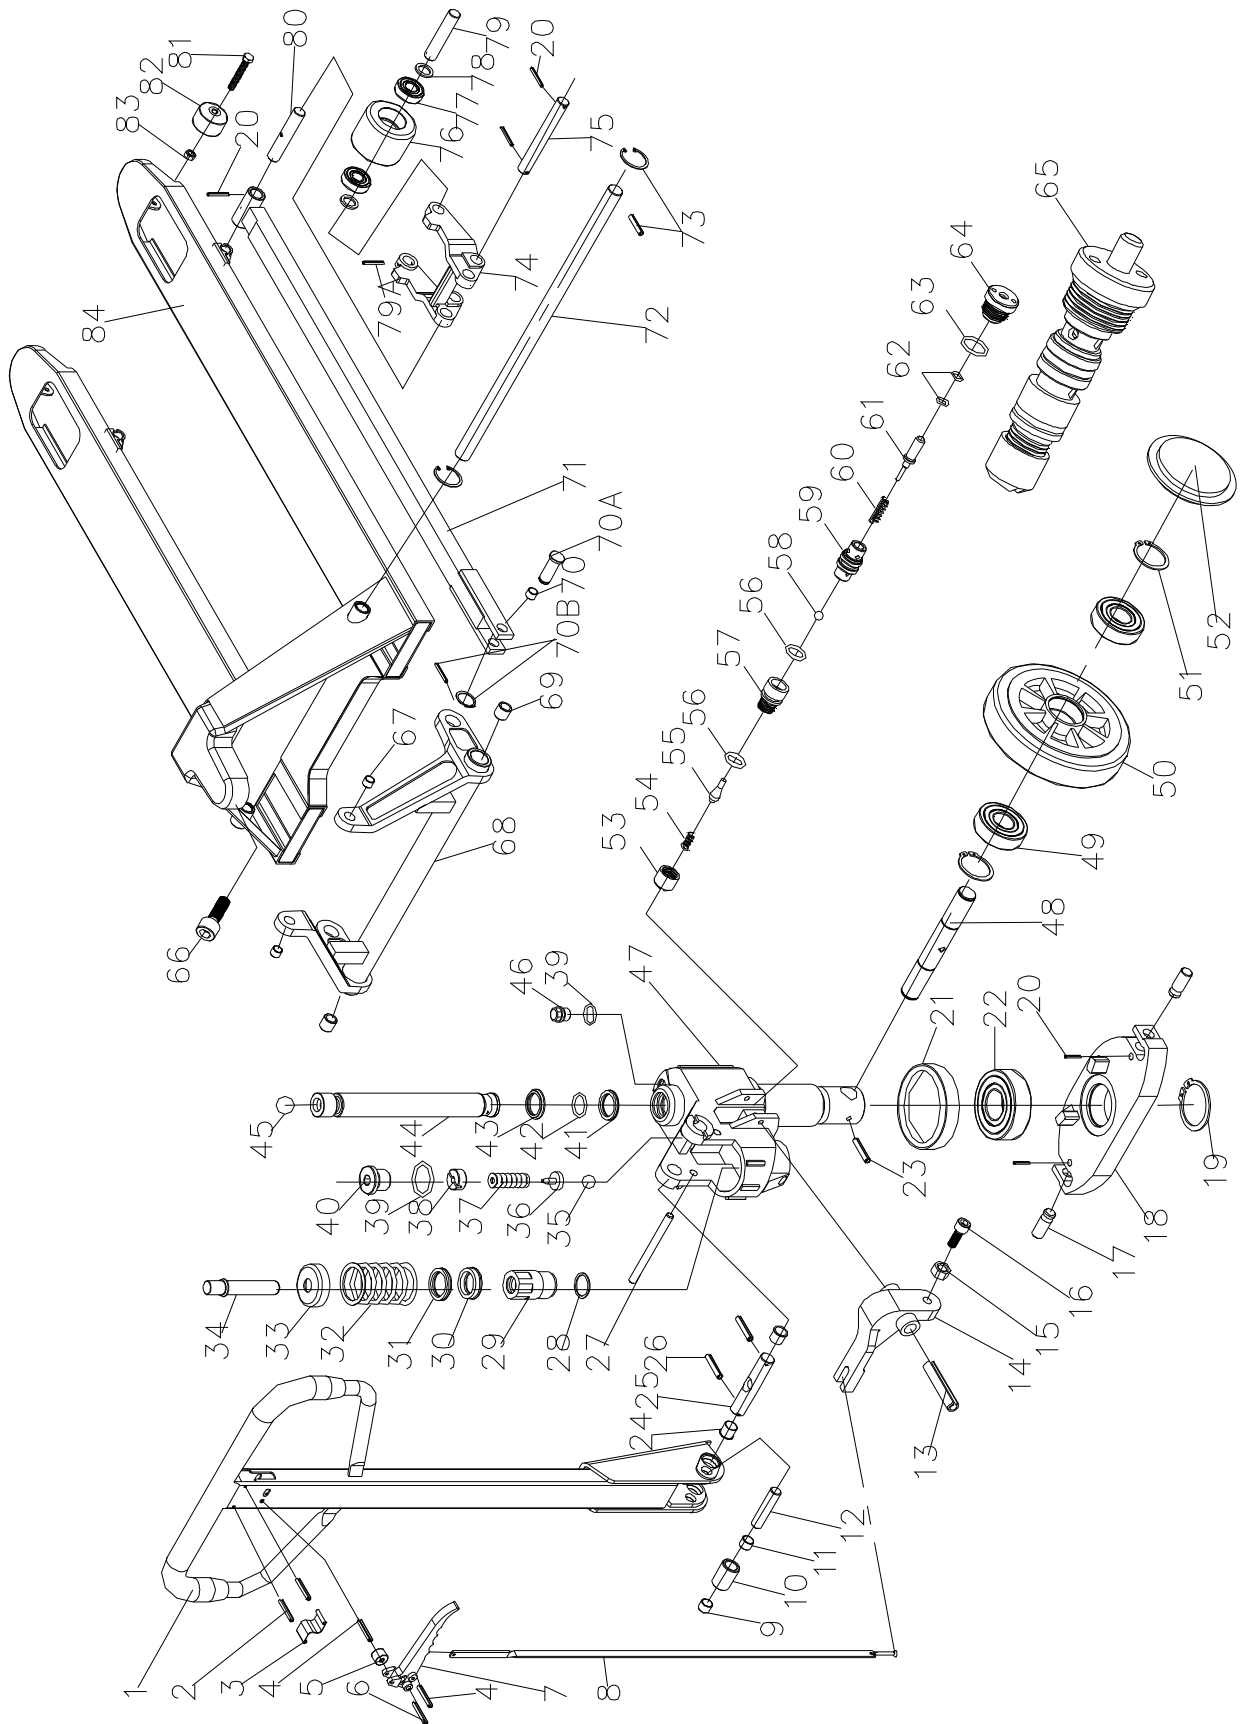

PTX and JTX Pallet Trucks

Parts List: PTX Pallet Trucks

Index No.	Part No.	Description	Size	Qty
1	PTX2748-001	Handle		1
2	PTX2748-002	Spring Pin	Ø4 x 30 mm	2
3	PTX2748-003	Block Spring		1
4	PTX2748-004	Spring Pin	Ø4 x 22 mm	2
5	PTX2748-005	Roller	Ø14 x 10 mm	1
6	PT3348J-077	Spring Pin	Ø6 x 30 mm	1
7	PTX2748-008	Control Lever		1
8	PTX2748-009	Release Rod		1
9	PTX2748-010	Oil Lite Bushing	Ø15 x Ø17 x 20 mm	1
10	PTX2748-011	Roller	Ø25 x 36 mm	1
11	PTX2748-012	Oil Lite Bushing	Ø15 x Ø17 x 15 mm	1
12	PTX2748-013	Roller Pin	Ø15 x 65 mm	1
13	PTX2748-014	Spring Pin	Ø8 x 55 mm	1
14	PTX2748-015	Cam		1
15	TS-2311061	Hex Nut	M6	1
16	TS-1503051	Socket Head Cap Screw	M6 x 20	1
17	PTX2748-018	Table Pin	Ø16 x 47 mm	2
18	PTX2748-019A	Table		1
19	PTX2748-020A	Snap Ring	50 mm	1
20	PT2748J-081	Spring Pin	Ø5 x 30 mm	8
21	PTX2748-022A	Bearing Base		1
22	PTX2748-023	Ball Bearing	51110	1
23	PT2748A-044	Spring Pin	Ø8 x 45 mm	1
24	PTX2748-027A	Oil Lite Bushing	Ø20 x Ø22 x 16 mm	2
25	PTX2748-028	Handle Pin	Ø20 x 100 mm	1
26	PTX2748-029	Spring Pin	Ø5 x 40 mm	2
27	PTX2748-030	Pump Retainer Pin	Ø8 x 100 mm	1
28	PTX2748-031A	Washer	Ø27 mm	1
29	PTX2748-032A	Plunger Housing		1
30	PTX2748-033A	U-Packing *	Ø26 x Ø18 x 5 mm	1
31	PTX2748-034A	Dust Seal Ring *	Ø26 x Ø18 x 6 mm	1
32	PTX2748-035	Spring		1
33	PTX2748-036	Spring Cap		1
34	PTX2748-037A	Plunger Piston	Ø18 x 101 mm	1
35	SB-6MM	Steel Ball	6 mm	1
36	PT2748A-030	Spring Base		1
37	PT2748A-030A	Spring		1
38	PTX2748-041	Release Screw		1
39	PTX2748-042	O-Ring *	11.8 x 2.65 mm	2
40	PTX2748-043	Pressure Adjust Screw		1
41	PTX2748-045A	U-Packing *	Ø32 x Ø40 x 6 mm	1
42	PTX2748-046	O-Ring *	31.7 x 3.5 mm	1
43	PTX2748-047	Dust Seal Ring *	Ø32 x Ø40 x 6.5 mm	1
44	PTX2748-048A	Ram Piston	Ø32 x 270 mm	1
45	SB-19	Steel Ball	19 mm	1
46	PTX2748-050	Oil Plug		1
47	PTX2748-051A	Pump Housing		1
48	PTX2748-052A	Wheel Shaft	Ø25 x 175 mm	1
49	BB-6204	Ball Bearing	6204	4
50	PTX2748-054	Steering Wheel	Ø180 x 50 mm	2
51	PT2748J-081A	Snap Ring	20 mm	4
52	PTX2748-056	Dust Seal Cap		2
53	PTX2748-057	Valve Cap		1
54	PTX2748-066	Needle Valve Spring		1
55	PTX2748-067	Needle Valve		1
56	PTX2748-071	O-Ring	13.2 x 2.65 mm	1
57	PTX2748-068	Needle Valve Base		1