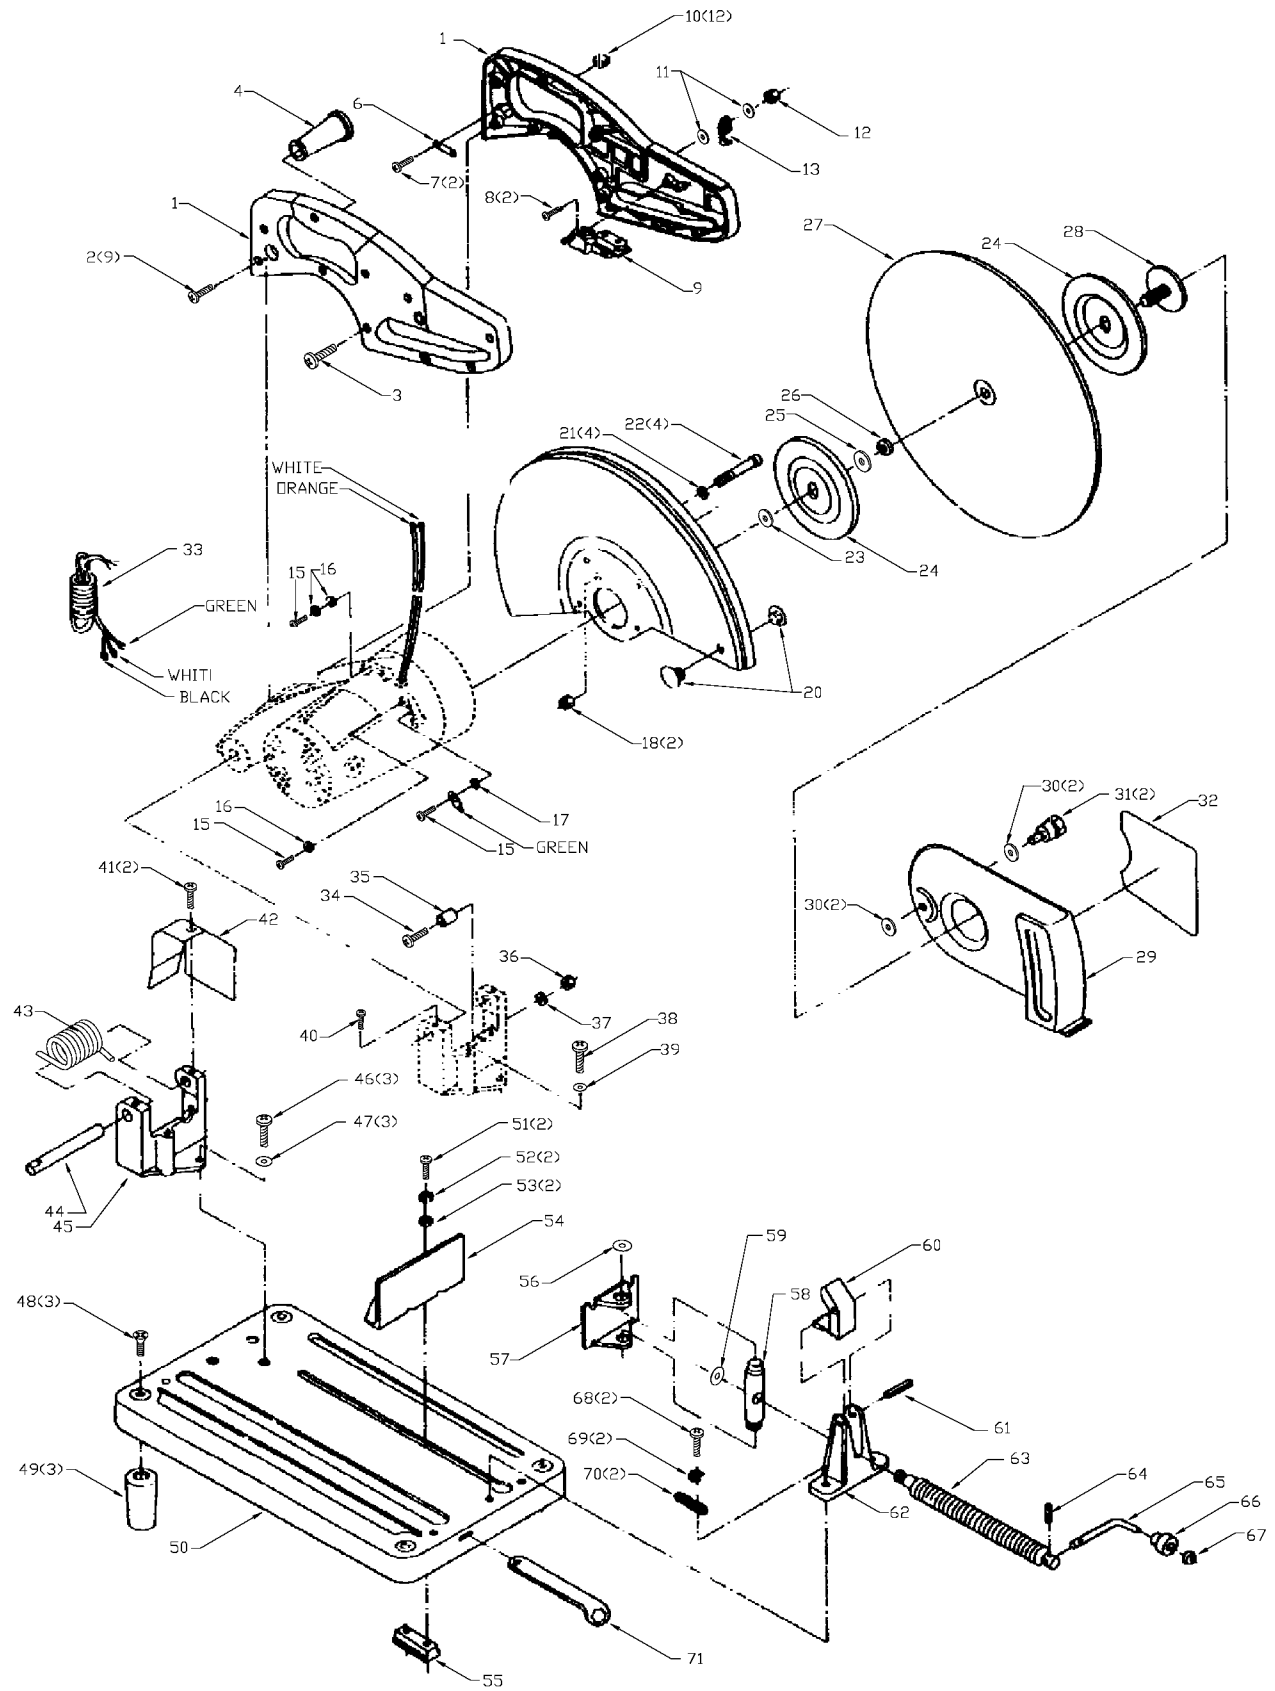

14" ABRASIVE CUT-OFF MACHINE

For more information, contact your nearest service center or other competent repair center.

WIRING DIAGRAM

Parts List for 1400 Type 3

Item Number	Part Number	Description	Qty Required
1	000000-00	No Longer Available	1
2	1341783	SCREW	9
3	1342451	SCREW	1
4	000000-00	No Longer Available	1
6	000000-00	No Longer Available	1
7	000000-00	No Longer Available	2
8	488974-00	PAN HEAD SCREW	2
9	1341753	SWITCH	1
10	1243395	HEX NUT	12
11	1246102	FL.WASHER	1
12	488871-00	LOCK NUT	1
13	000000-00	No Longer Available	1
15	1313174	SCREW	1
16	1246102	FL.WASHER	1
17	045687-00	STAR WASHER	1
18	1343642	LOCK NUT	2
19	000000-00	No Longer Available	1
20	000000-00	No Longer Available	1
21	488874-00	LOCK WASHER	4
22	1310154	SCREW	4
23	1341744	SPACER	1
24	1341745	FLANGE	1
25	1341746	SPACER (OUTER)	1
26	1243407	RING	1
28	1341747	BLADE BOLT ASSY	1
29	1255908	LOWER GUARD	1
30	1341750	FIBER WASHER	4

Parts List for 1400 Type 3

Item Number	Part Number	Description	Qty Required
31	1341751	SHOULDER BOLT	2
32	878398	LABEL-WARNING	1
33	1341755	POWER CORD	1
34	1243530	SCREW	1
35	1341741	SPACER	1
36	330015-03	NUT,HEX	1
37	488813-00	LOCK WASHER	1
38	1246017	CAP SCREW	1
39	330015-03	NUT,HEX	1
40	1246014	CAP SCREW	1
41	1341046	SCREW	2
42	000000-00	No Longer Available	1
43	1341742	SPRING	1
44	000000-00	No Longer Available	1
45	1341740	BRACKET	1
46	1246018	CAP SCREW	3
47	1243360	LOCKWASHER	3
48	1343451	SCREW	3
49	000000-00	No Longer Available	3
50	000000-00	No Longer Available	1
51	1246115	CAP SCREW	2
52	1243360	LOCKWASHER	2
53	1243502	WASHER	2
54	000000-00	No Longer Available	1
55	1255907	CLAMP BLOCK	1
56	1243407	RING	1
57	000000-00	No Longer Available	1