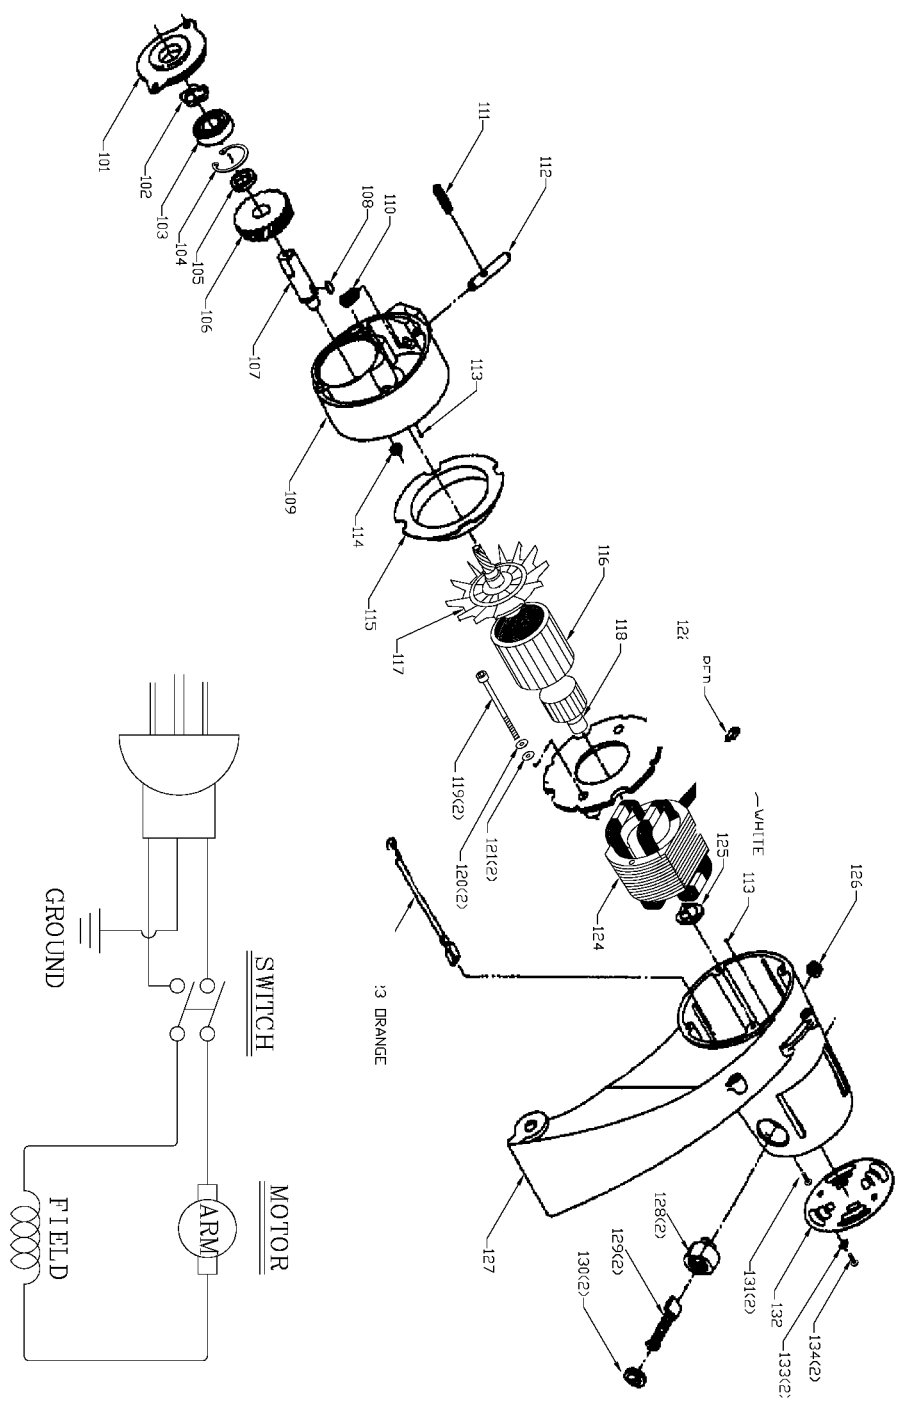

14" ABRASIVE CUT-OFF MACHINE

For more information, contact your nearest service center or other competent repair center.

WIRING DIAGRAM

Parts List for 1400 Type 3

Item Number	Part Number	Description	Qty Required
1	000000-00	No Longer Available	1
2	1341783	SCREW	9
3	1342451	SCREW	1
4	000000-00	No Longer Available	1
6	000000-00	No Longer Available	1
7	000000-00	No Longer Available	2
8	488974-00	PAN HEAD SCREW	2
9	1341753	SWITCH	1
10	1243395	HEX NUT	12
11	1246102	FL.WASHER	1
12	488871-00	LOCK NUT	1
13	000000-00	No Longer Available	1
15	1313174	SCREW	1
16	1246102	FL.WASHER	1
17	045687-00	STAR WASHER	1
18	1343642	LOCK NUT	2
19	000000-00	No Longer Available	1
20	000000-00	No Longer Available	1
21	488874-00	LOCK WASHER	4
22	1310154	SCREW	4
23	1341744	SPACER	1
24	1341745	FLANGE	1
25	1341746	SPACER (OUTER)	1
26	1243407	RING	1
28	1341747	BLADE BOLT ASSY	1
29	1255908	LOWER GUARD	1
30	1341750	FIBER WASHER	4

Parts List for 1400 Type 3

Item Number	Part Number	Description	Qty Required
31	1341751	SHOULDER BOLT	2
32	878398	LABEL-WARNING	1
33	1341755	POWER CORD	1
34	1243530	SCREW	1
35	1341741	SPACER	1
36	330015-03	NUT,HEX	1
37	488813-00	LOCK WASHER	1
38	1246017	CAP SCREW	1
39	330015-03	NUT,HEX	1
40	1246014	CAP SCREW	1
41	1341046	SCREW	2
42	000000-00	No Longer Available	1
43	1341742	SPRING	1
44	000000-00	No Longer Available	1
45	1341740	BRACKET	1
46	1246018	CAP SCREW	3
47	1243360	LOCKWASHER	3
48	1343451	SCREW	3
49	000000-00	No Longer Available	3
50	000000-00	No Longer Available	1
51	1246115	CAP SCREW	2
52	1243360	LOCKWASHER	2
53	1243502	WASHER	2
54	000000-00	No Longer Available	1
55	1255907	CLAMP BLOCK	1
56	1243407	RING	1
57	000000-00	No Longer Available	1