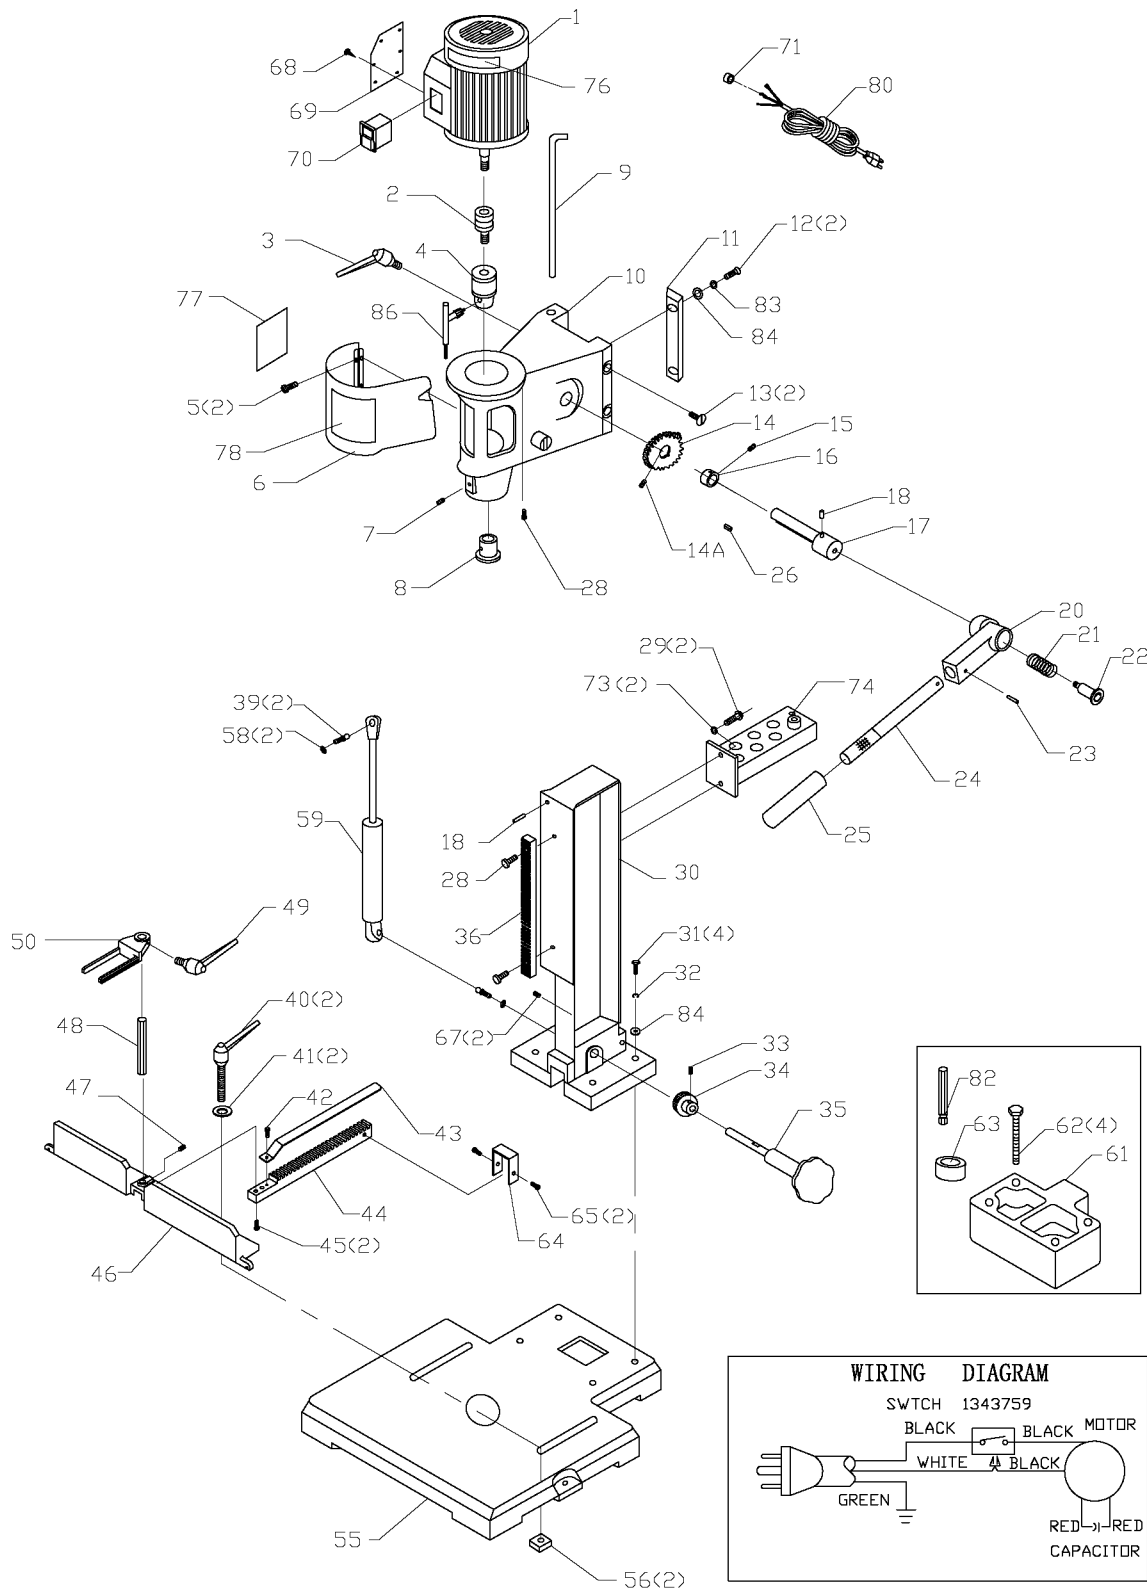

14-651 TYPE 3 1/2 HP BENCH MORTISER

Parts List for 14-651 Type 3

Item Number	Part Number	Description	Qty Required
1	906768	MOTOR 1/2HP - 1PH	1
2	1346475	ADAPTER	1
3	DPEC001517	HANDLE ASSEMBLY	1
4	DPEC001518	CHUCK	1
5	1340490	CAP SCR.	1
6	906739	DOOR-ACCESS	1
7	1346470	SET SCREW	1
8	1346469	BUSHING	1
9	906740	ROD-DEPTH STOP	1
10	906741	HEAD CASTING	1
11	1346463	GUIDE	1
12	DPEC001519	SCREW	2
13	1346472	SCREW	2
14	898393	GEAR	1
14	1346461	SET SCREW	1
15	1346461	SET SCREW	1
16	898394	COLLAR	1
17	898395	HUB ASSY.	1
18	DPEC001520	ROLL PIN	1
20	DPEC001521	HANDLE COUPLING	1
21	1346455	SPRING	1
22	898396	BOLT	1
23	1346457	ROLL PIN	1
24	DPEC001522	HANDLE	1
25	906678	HANDLE	1
26	1346459	KEY	1
28	DPEC001523	SOCKET HEAD SCREW	5

Parts List for 14-651 Type 3

Item Number	Part Number	Description	Qty Required
29	DPEC001524	SCREW	2
30	906746	COLUMN	1
31	491889-00	SCREW HEX HEAD	1
32	488813-00	LOCK WASHER	4
33	1243339	SCREW	1
34	906745	GEAR	1
35	DPEC001525	KNOB	1
36	898397	RACK GEAR	1
39	DPEC001526	ANCHOR SUPPORT	1
40	906748	HANDLE ASSY	2
41	906749	FLAT WASHER	2
42	1310143	SCREW	1
43	906750	RACK COVER	1
44	906751	RACK	1
45	DPEC001527	SET SCREW	2
46	DPEC001528	FENCE	1
47	330022-09	SET SCREW	1
48	DPEC001529	GUIDE ROD	1
49	DPEC001530	HANDLE ASSY.	1
50	DPEC001531	HOLD DOWN	1
55	906756	BASE	1
56	906757	SQUARE NUT	2
58	DPEC001532	NUT	1
59	DPEC001544	STABILIZER	1
61	DPEC001533	RISER BLOCK	1
62	DPEC001534	HEX HEAD SCREW	4
63	906680	SPACER-CHISEL	1

Parts List for 14-651 Type 3

Item Number	Part Number	Description	Qty Required
64	906759	BRACKET	1
65	DPEC001535	SET SCREW	2
67	1340565	SCREW	2
68	5140056-31	SCREW	6
69	DPEC001536	SWITCH COVER	1
70	DPEC001537	PB SWITCH	1
71	1320130	STRAIN RELIEF	1
73	1246140	FL WASHER	2
74	906744	TOOL HOLDER	1
76	DPEC001538	LOGO PLATE	1
77	DPEC001539	SPEC PLATE	1
78	DPEC001540	WARNING LABEL	1
80	1346480	POWER CORD	1
82	DPEC001541	GUIDE BAR	1
83	DPEC001542	LOCK WASHER	2
84	DPEC001543	WASHER	6
86	906738	CHUCK KEY/WRENCH	1