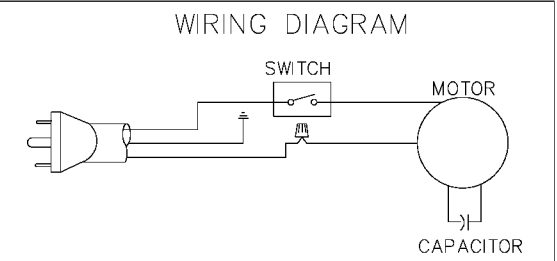

AVAILABLE AS AN ACCESSORY

62 (3)
61

HARDWARE PACK 60

Parts List for 14-650 Type 2

Item Number	Part Number	Description	Qty Required
1	1349894	MOTOR 1/2HP-1PH	1
2	000000-00	No Longer Available	1
3	1340648	SCREW	6
4	900893	NAMEPLATE	1
5	489105-00	SWITCH	1
6	1343758	KEY	1
6	400060680001	SWITCH KEY	1
6	489105-00	SWITCH	1
7	1346480	POWER CORD	1
8	1320130	STRAIN RELIEF	1
9	1346475	ADAPTER	1
10	5140047-26	CHUCK & KEY	1
11	5140047-24	CHUCK KEY	1
12	1346472	SCREW	2
13	1346471	SET SCREW	1
14	000000-00	No Longer Available	1
15	1246054	CAP SCREW	2
16	1346463	GUIDE	1
18	000000-00	No Longer Available	1
19	900891	WARNING LABEL	1
20	1342455	SCREW	4
21	1346468	HINGE	1
22	000000-00	No Longer Available	1
22	900889	WARNING LABEL	1
23	1346470	SET SCREW	1
24	1346469	BUSHING	1
25	1246070	SOC HD CAP SCR	4