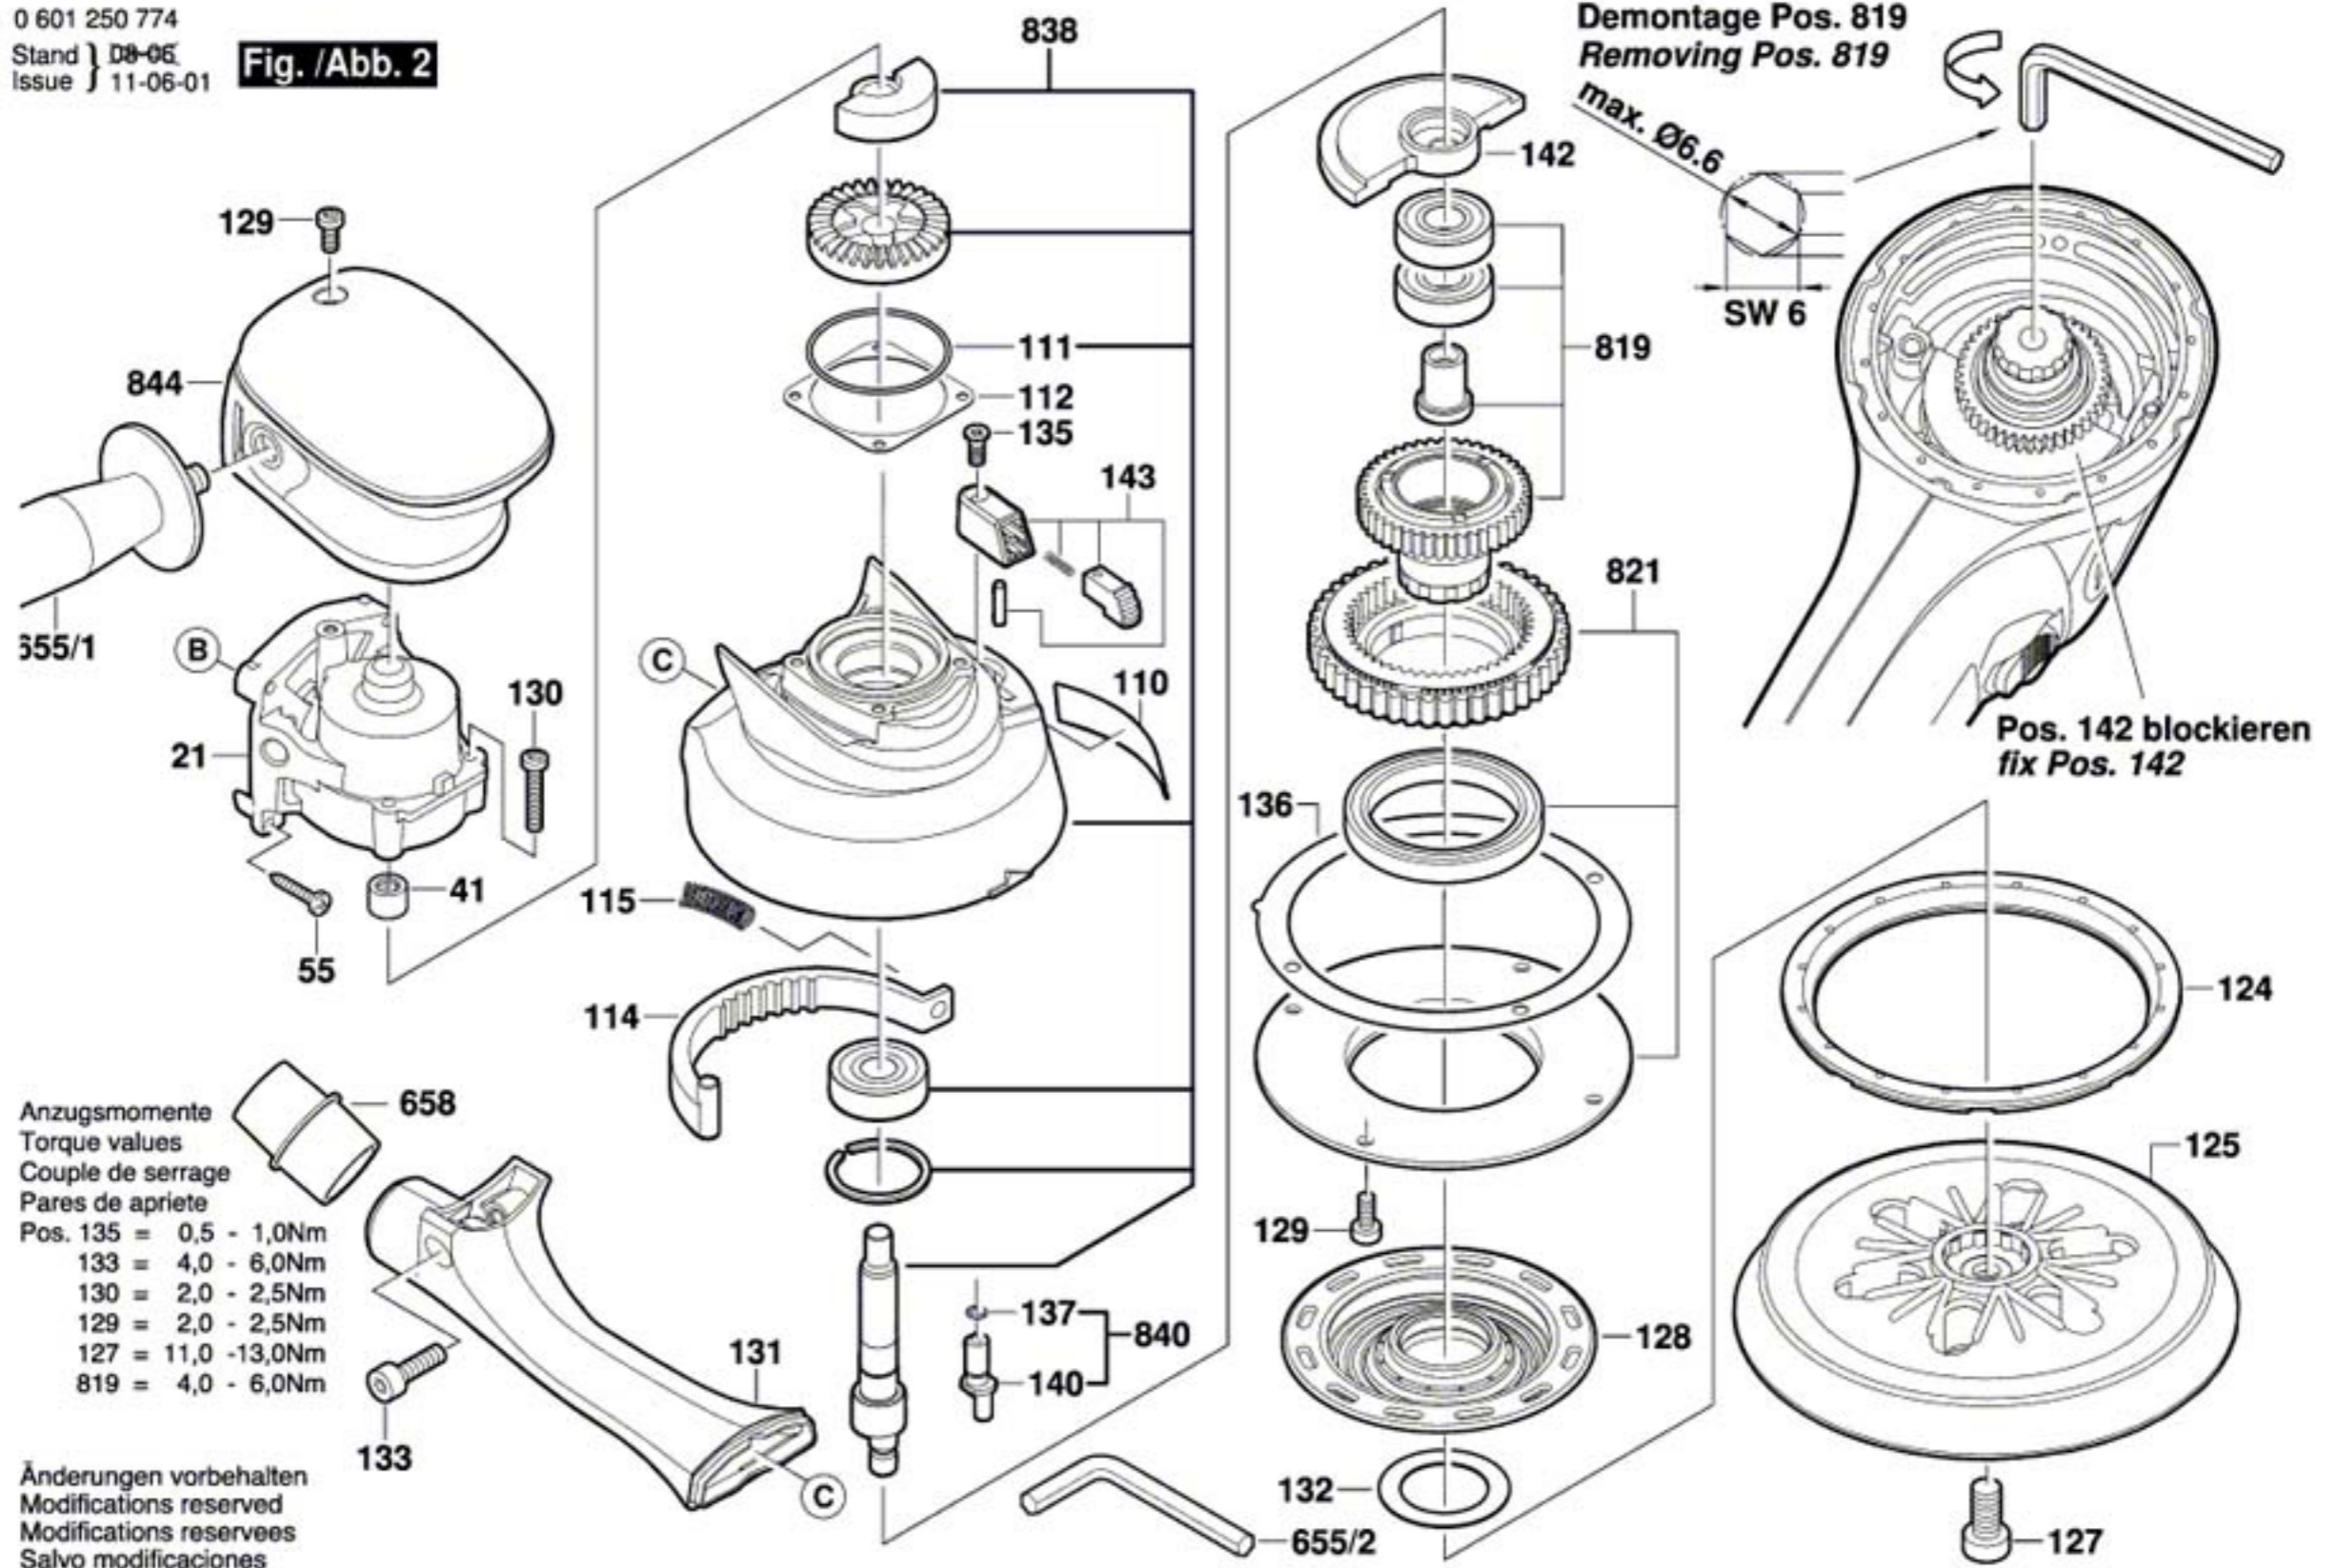

**Fig. /Abb. 2**

0 601 250 774

Stand } 06-03-01  
Issue } 06-03-10

**Fig. /Abb. 1**

- **Vor Demontage des Ankers  
Kohlebürsten 5mm zurückziehen !  
Before the armature is removed the carbon brushes  
must be withdrawn by at least 5mm !**