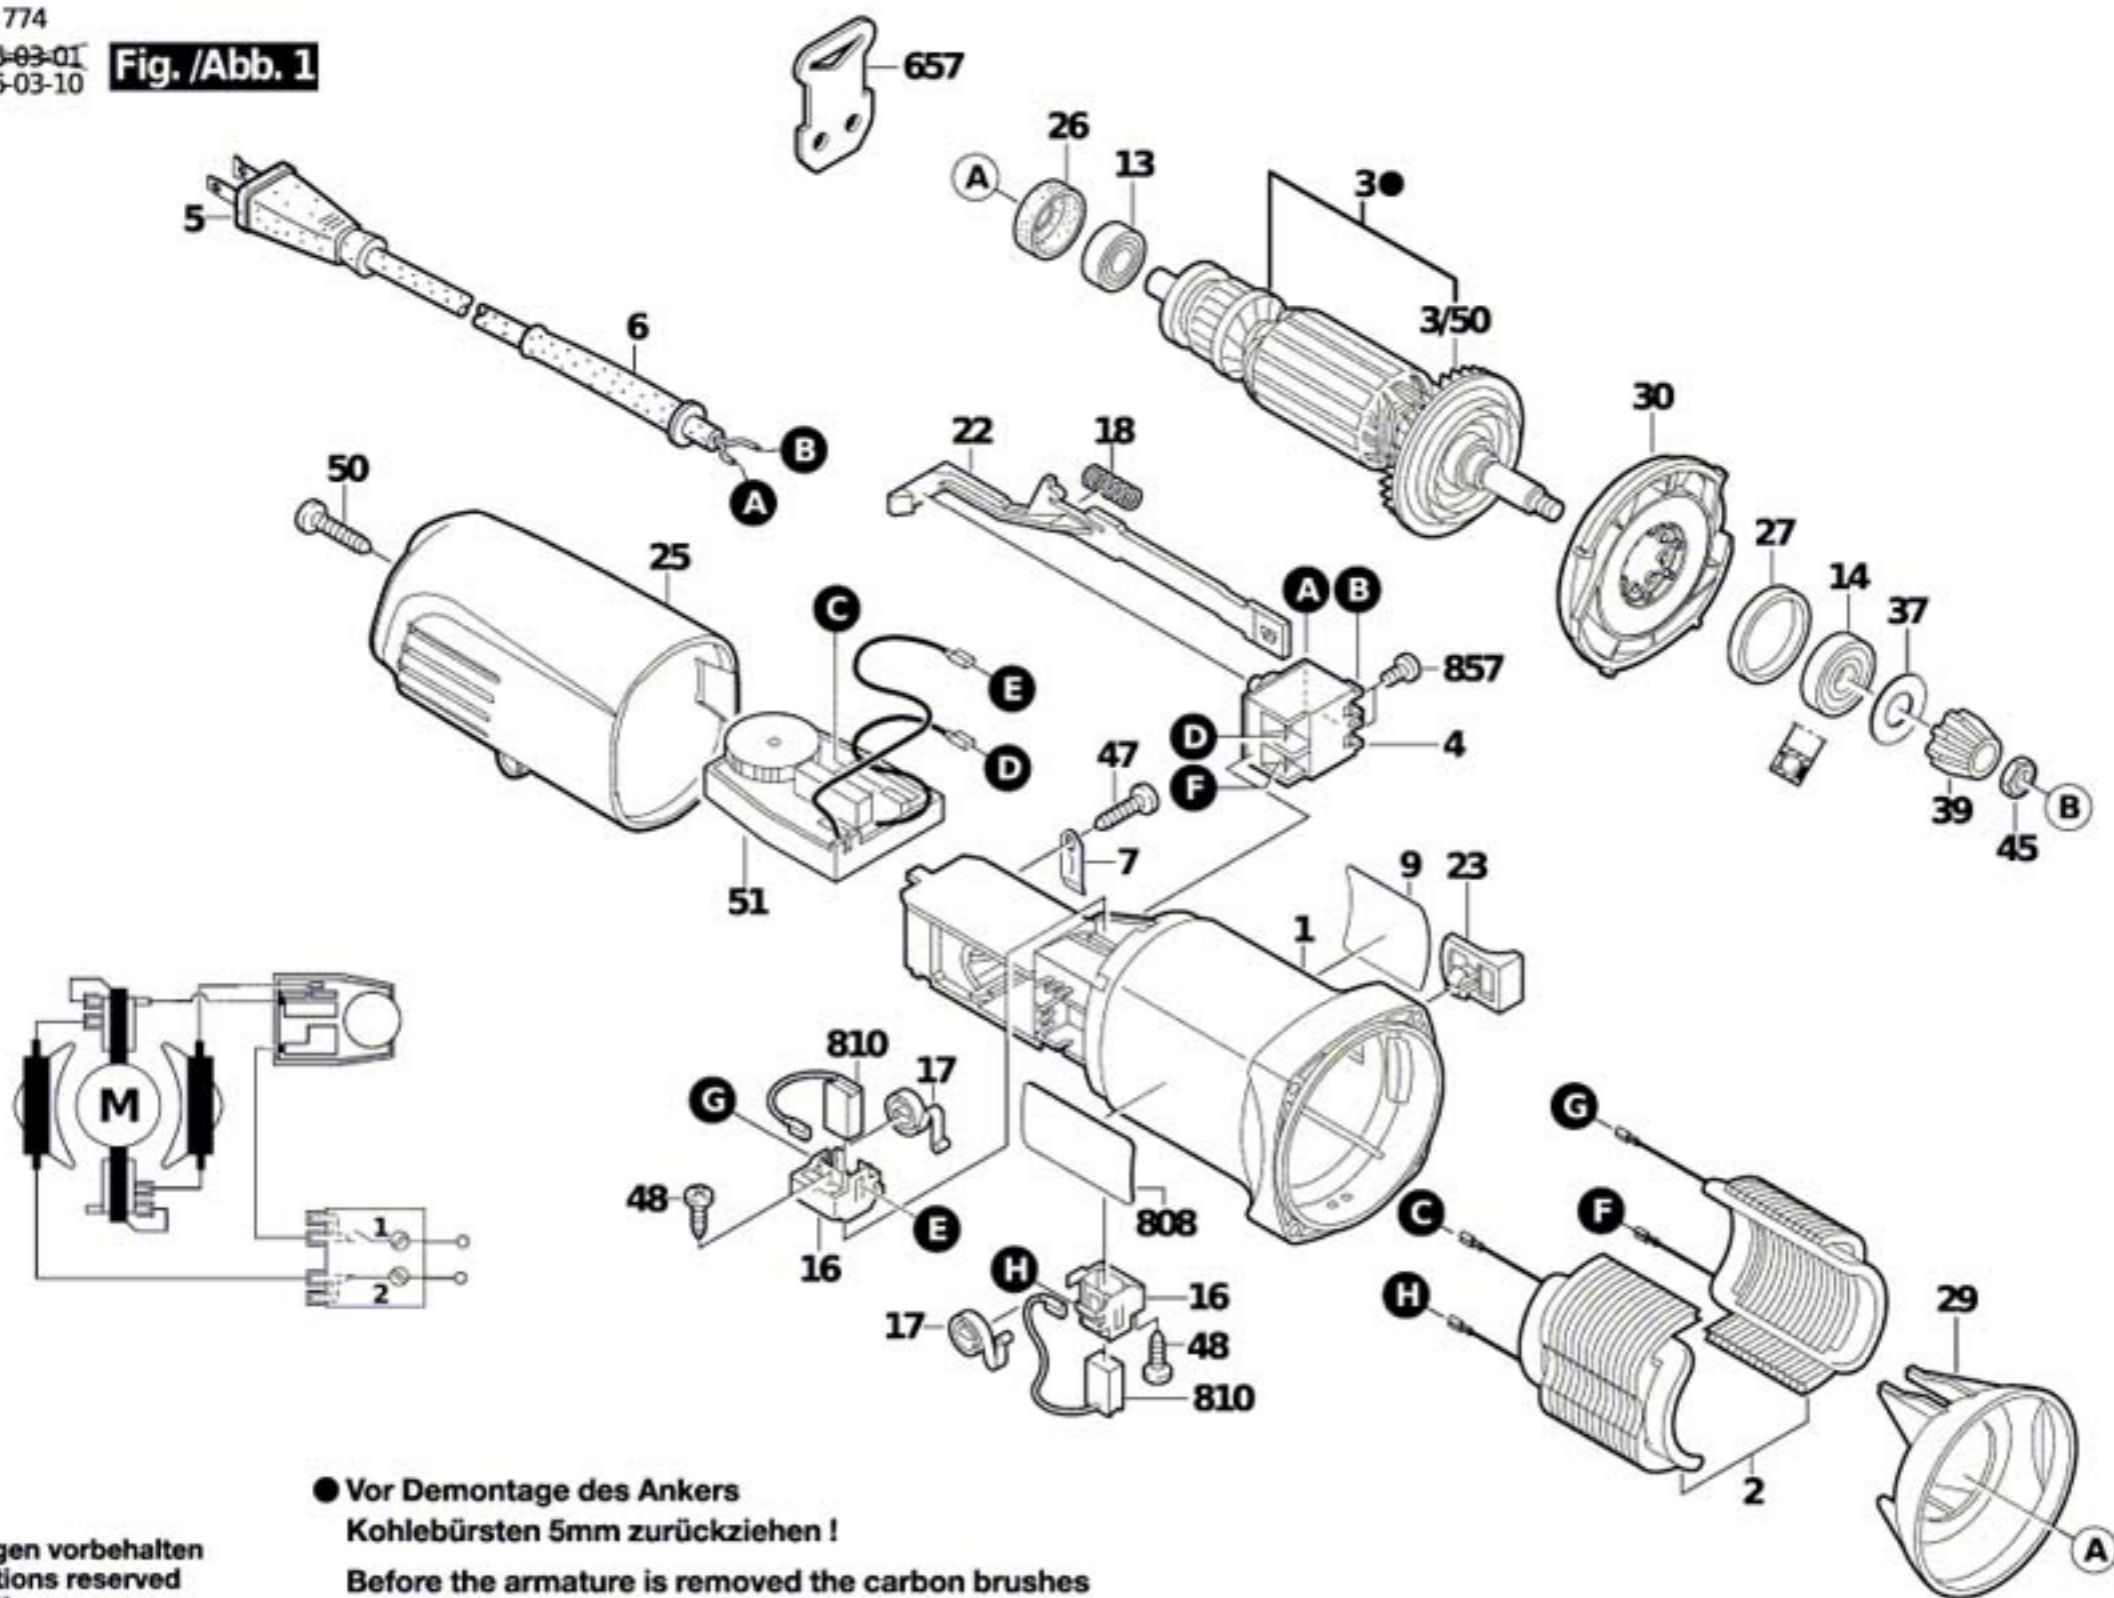

**Fig. /Abb. 2**

0 601 250 774

Stand } 06-03-01  
Issue } 06-03-10

**Fig. /Abb. 1**

- **Vor Demontage des Ankers  
Kohlebürsten 5mm zurückziehen !  
Before the armature is removed the carbon brushes  
must be withdrawn by at least 5mm !**