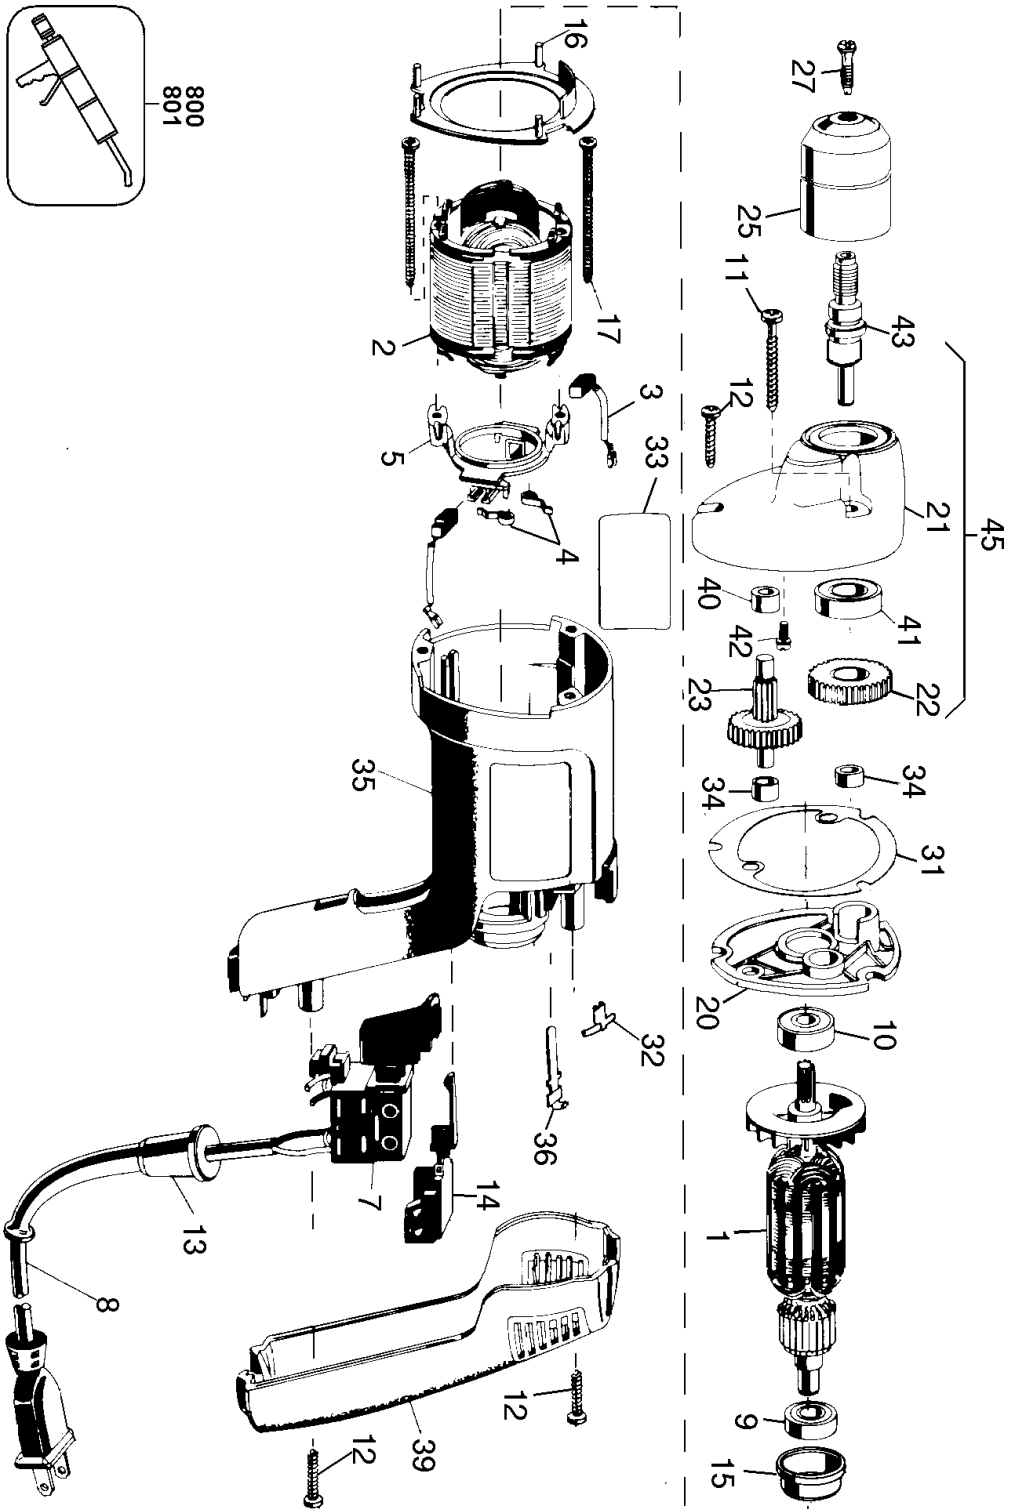

## Parts List for 1187 Type 100

Item Number	Part Number	Description	Qty Required
1	000000-00	No Longer Available	1
2	000000-00	No Longer Available	1
3	143803-00	BRUSH & LEAD	2
4	445860-00	SPRING,BRUSH	2
5	449899-05	RING,BRUSH	1
7	286196-00	SWITCH	1
8	330072-98	CORD/8FT/18-2SJ	1
9	330003-04	BEARING,BALL	2
10	330003-04	BEARING,BALL	1
11	330019-16	SCREW	2
12	330019-13	SCREW,M4X19	3
13	330005-01	PROTECTOR,CORD	1
14	000000-00	No Longer Available	1
15	445217-02	SLEEVE	1
16	447866-00	BAFFLE,FAN	1
17	448269-00	SCREW	2
20	448658-00	COVER,GEAR CASE	1
21	000000-00	No Longer Available	1
22	000000-00	No Longer Available	1
23	000000-00	No Longer Available	1
25	330075-46	KEYLESS CHUCK	1
27	605256-01	SCREW	1
31	386422-00	GASKET	1
32	000000-00	No Longer Available	2
33	000000-00	No Longer Available	1
34	093128-00	NEEDLE BEARING	2
35	464231-00	CASE,FIELD	1

## Parts List for 1187 Type 100

Item Number	Part Number	Description	Qty Required
36	449192-00	TERMINAL	3
39	450594-03	COVER,HANDLE	1
40	330004-00	BEARING,NEEDLE	1
41	330003-09	BEARING,BALL	1
42	052819-00	SCREW	1
43	000000-00	No Longer Available	1
45	000000-00	No Longer Available	1
800	761995-01	GREASE, 6 OZ.	1
801	283484-01	GREASE,32 OZ.	1