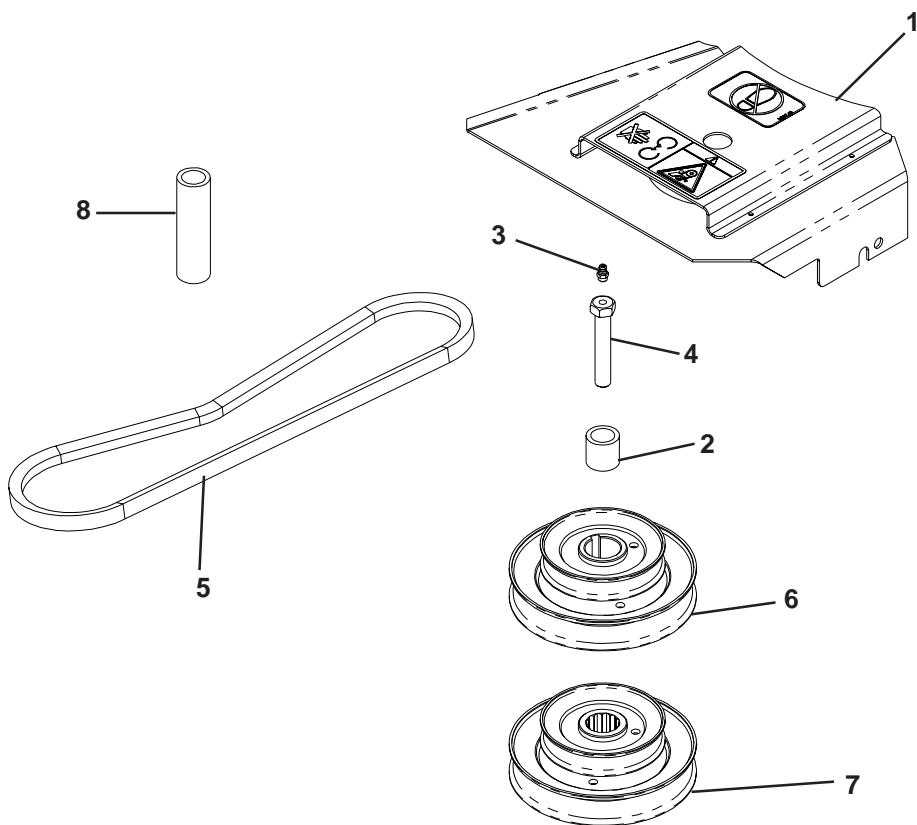

DRIVE KIT ASSEMBLY

(539) 108960 - 42 INCH DECK

(539) 108961 - 48 INCH DECK

(539) 108962 - 52 INCH DECK

(539) 108963 - 61 INCH DECK

ITEM	PART NO.	QTY	DESCRIPTION
1	(539) 108950	1	42 SHIELD
	(539) 108953	1	48 SHIELD
	(539) 108958	1	52 SHIELD
	(539) 108959	1	61 SHIELD
2*	(539) 106739	1	SPACER
3	(539) 976998	1	ZERK
4	(539) 108951	1	HCS 7/16 X 2.5, SPEC.
5	(539) 106723	1	BELT-42
	(539) 106724	1	BELT-48
	(539) 106725	1	BELT-52
	(539) 106726	1	BELT-61
6	(539) 106744	1	STACKED SHEAVE 42-48
	(539) 106745	1	STACKED SHEAVE 52
	(539) 106746	1	STACKED SHEAVE 61
7	(539) 108946	1	DOUBLE HEX STACKED SHEAVE 42-48
	(539) 108947	1	DOUBLE HEX STACKED SHEAVE 52
	(539) 108948	1	DOUBLE HEX STACKED SHEAVE 61
8	(539) 106787	2	STOP - USED ON 42" & 48" ONLY

*NOTE: ITEM 2 USED ON KEYED SHAFT ASSEMBLIES ONLY.