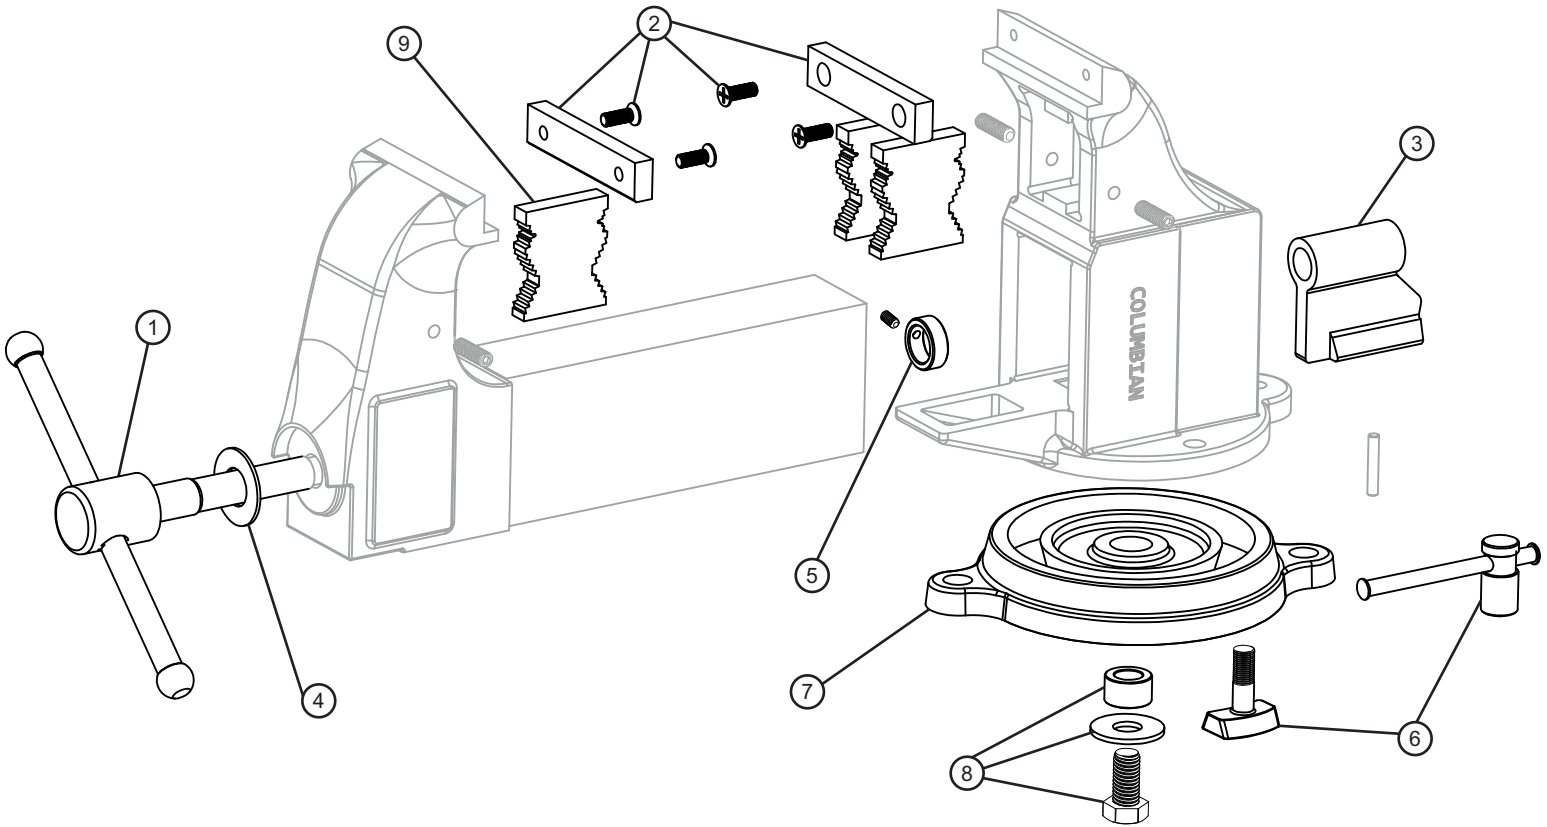

203-1/2M3 COMB PIPE VISE 6/88 - Parts Diagram

3-1/2" Jaw Width, 4" Jaw Opening, 4" Jaw Depth

Stock #: 10403 Model #: 203 1/2M3

#	Part	Description
1	10102S23	Spindle & Handle Assembly
2	10102S40	Serrated Jaw Inserts w/ Screws
3	10102S04	Spindle Nut
4	10102S24	Spindle Head Washer
5	10102S25	Collar & Set Screw
6	10203S51	Lock Nut & Bolt Assembly
7	10201S03	Swivel Base Plate
8	10203S50	Center Swivel Bolt Assembly
9	10403S46	Pipe Jaw (1 unit)