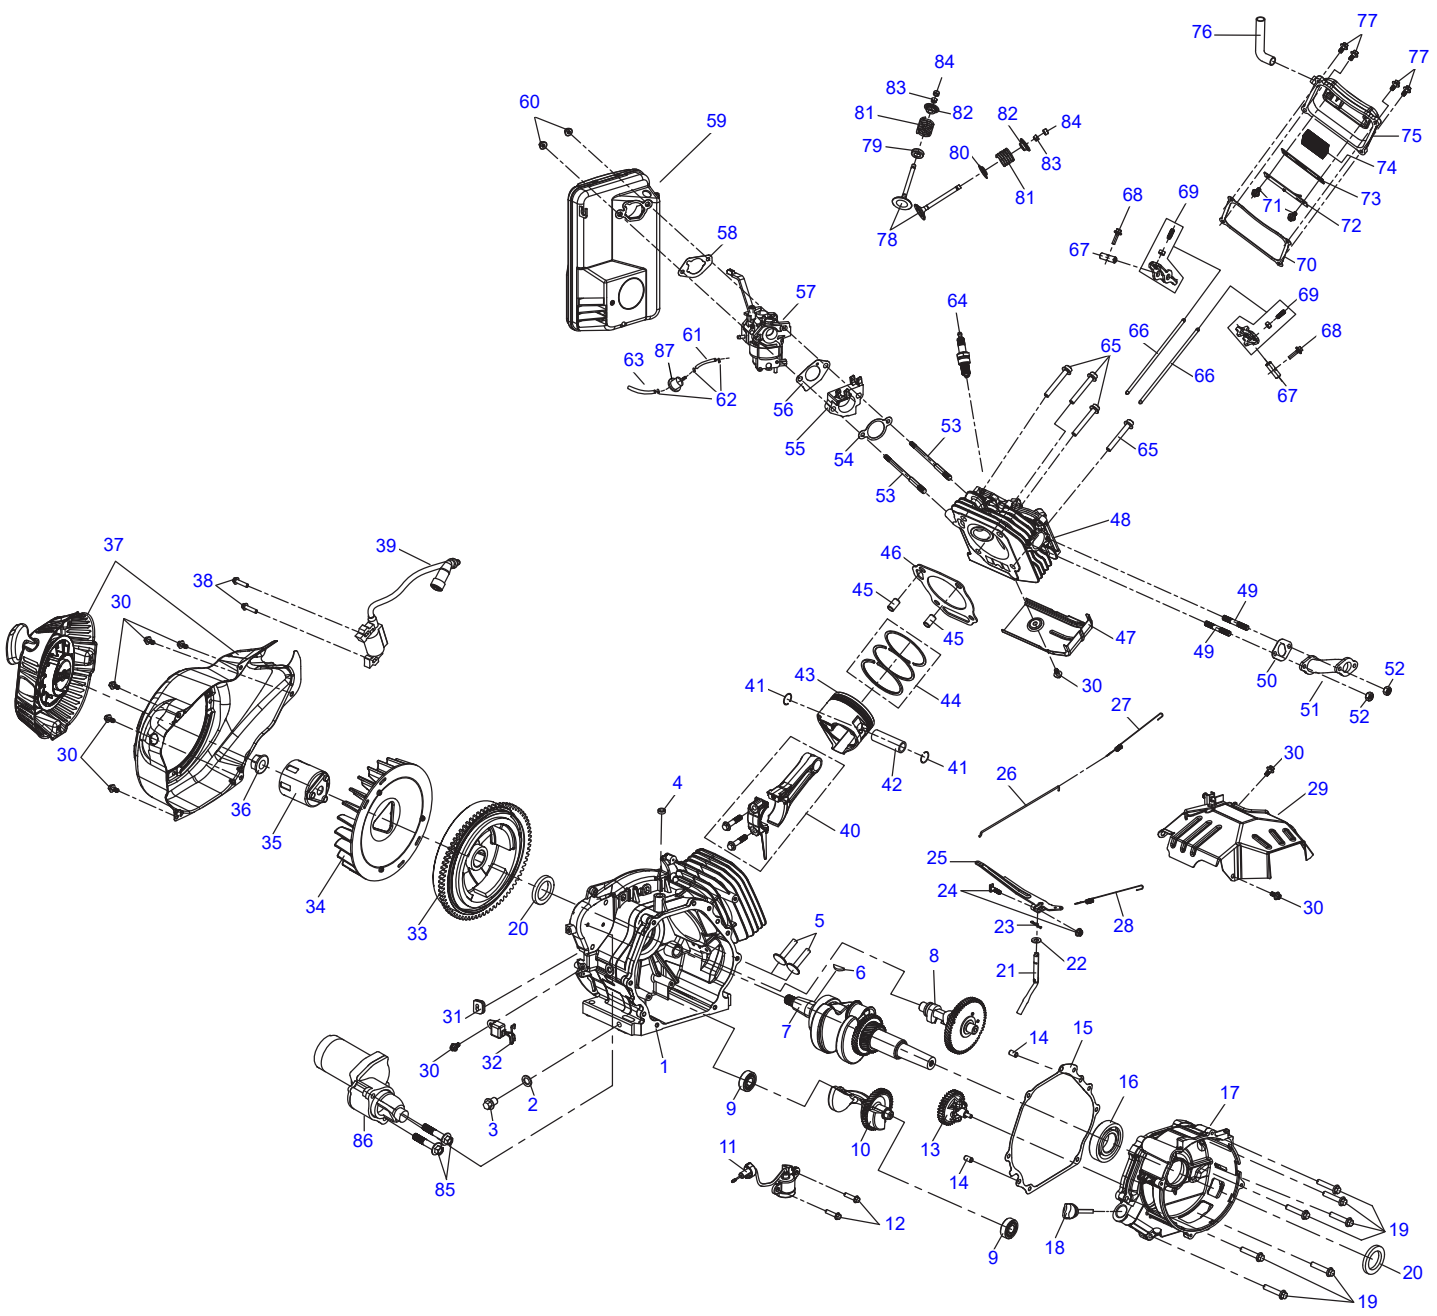

**www.generac.com**

**1-888-GENERAC**

**(1-888-436-3722)**

008997

Item	Part No.	Description	Qty.
1	N/A	CRANKCASE	1
2	0G84420109	FLAT WASHER	1
3	0G84420110	DRAIN PLUG BOLT	1
4	0G84420108	OIL SEAL	1
5	0G84420174	TAPPET	2
6	0K22930117	KEY	1
7	N/A	CRANKSHAFT ASSEMBLY	1
8	N/A	CAMSHAFT ASSEMBLY	1
9	N/A	RADIAL BALL BEARING	2
10	N/A	BALANCER	1
11	0G84420105	OIL LEVEL SWITCH ASSEMBLY	1
12	0G84420217	FLANGE BOLT	2
13	0G84420221	GOVERNOR ASSEMBLY	1
14	0G84420228	DOWEL PIN	2
15	0G84420115	CRANKCASE COVER GASKET	1
16	NA	BEARING	1
17	N/A	CRANKCASE COVER	1
18	0G8442J113	OIL FILLER CAP ASSEMBLY	1
19	0G84420229	FLANGE BOLT	7
20	0G84420116	OIL SEAL	2
21	0G84420220	GOVERNOR ARM SHAFT	1
22	0G84420218	FLAT WASHER	1
23	0G84420219	LOCK PIN	1
24	10000039223	SQUARE HEAD BOLT	1
25	0G8442J115	GOVERNOR ARM	1
26	0J39430133	GOVERNOR ROD	1
27	0J39430132	THROTTLE RETURN SPRING	1
28	0J39430131	GOVERNOR SPRING	1
29	10000039212	CONTROL ASSEMBLY	1
30	0G84420194	FLANGE BOLT	9
31	0G84420267	WIRE GROMMET	1
32	0G84420112	OIL ALERT UNIT	1
33	0H98380104	FLYWHEEL ASSEMBLY	1
34	0G84420147	COOLING FAN	1
35	0G84420148	STARTER PULLEY	1
36	0G84420149	FLANGE NUT	1
37	0K20670116	STARTER SUB ASSEMBLY	1
38	0G84420268	FLANGE BOLT	2
39	0L44530117	IGNITION COIL ASSEMBLY	1
40	N/A	CONNECTING ROD ASSEMBLY	1