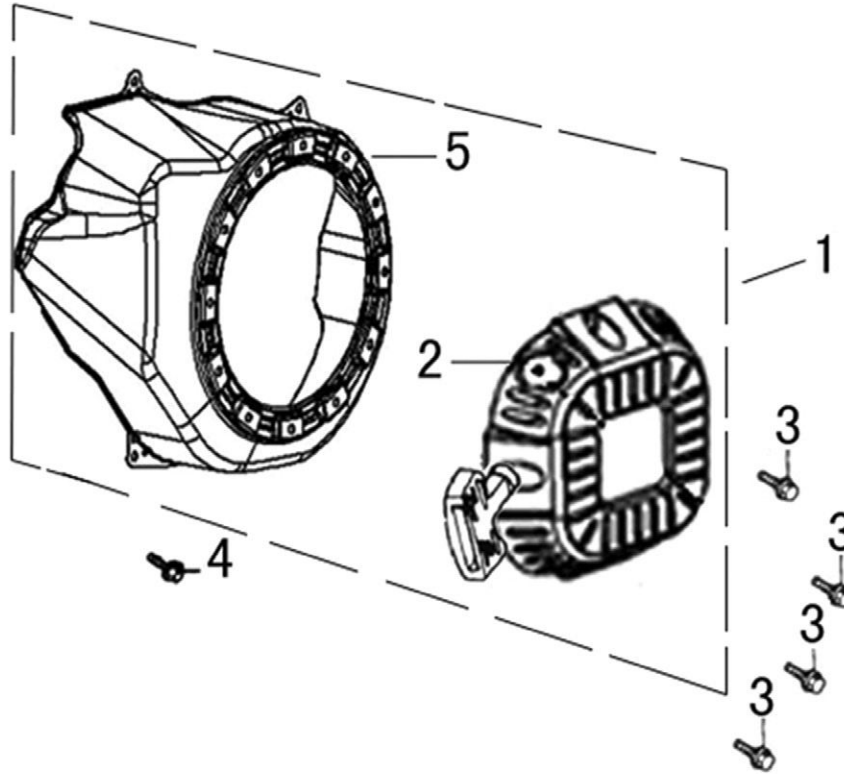

Starter

ITEM	PART NO.	QTY.	DESCRIPTION
1	0K55140110	1	STARTER, RECOIL W/HSNG
2	0K40510117	1	STARTER ASSY., RECOIL
3	0G84420241	4	BOLT, FLANGE 6x8
4	0J35220157	4	BOLT, FLANGE 6x10
5	0K55140111	1	HOUSING, FAN BLOWER