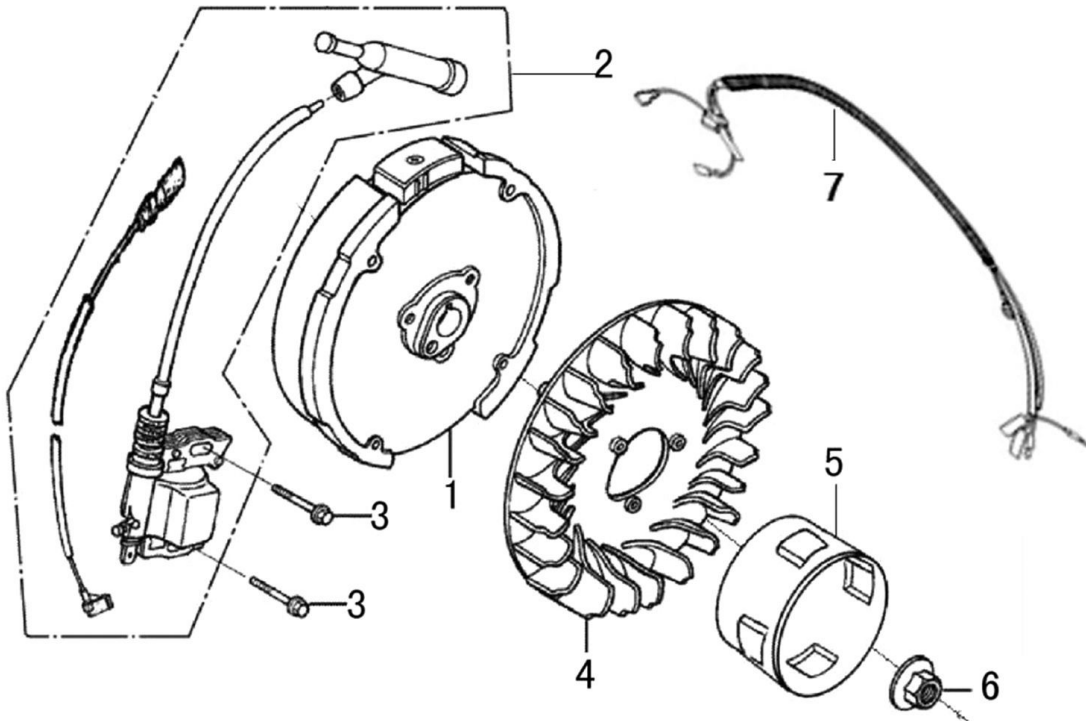

Flywheel

ITEM	PART NO.	QTY.	DESCRIPTION
1	0H95610115	1	FLYWHEEL
2	0J35220153	1	COIL ASSY., IGNITION
3	0G84420268	2	BOLT, FLANGE, 6x25
4	0J35230117	1	FAN, COOLING
5	0K10430121	1	PULLEY, STARTER
6	0J35220162	1	NUT, SPECIAL
7	0K6205	1	HARNESS, STOP SWITCH