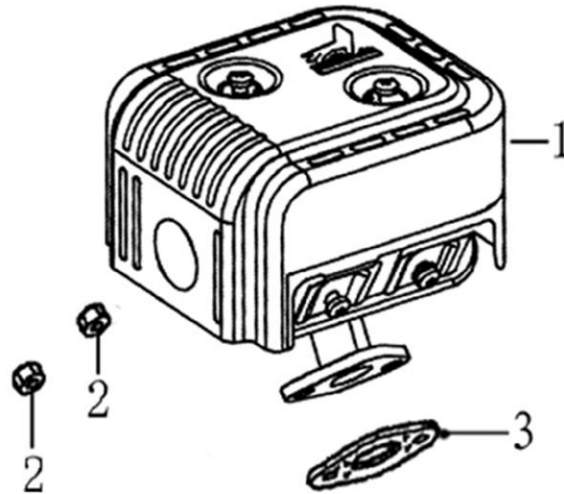

Muffler

ITEM	PART NO.	QTY.	DESCRIPTION
1	0J88870126	1	MUFFLER ASSY.
2	0J35220161	2	NUT, HEX.
3	0J35220144	1	GASKET, MUFFLER