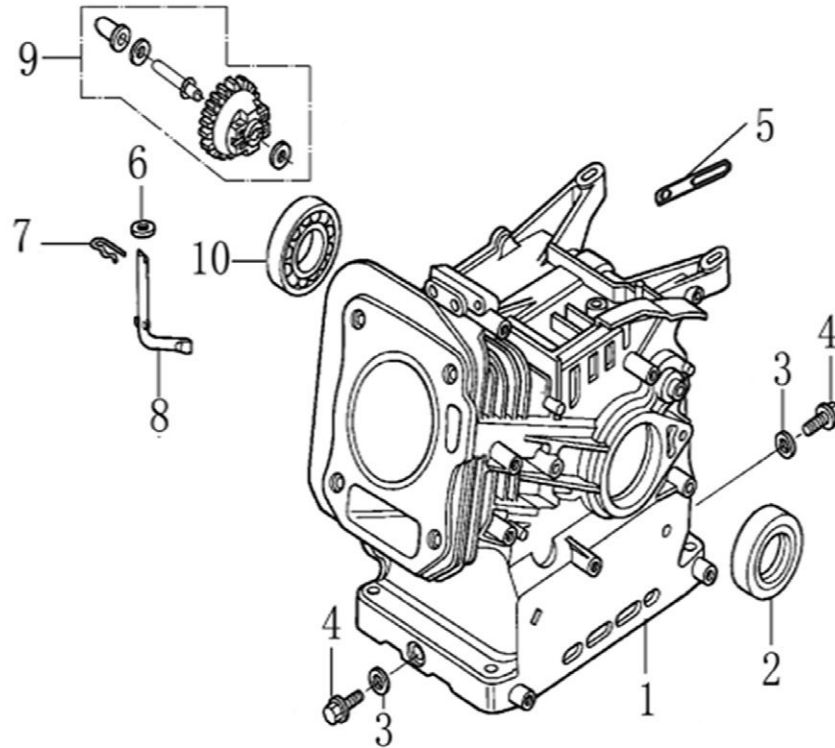

Cylinder Head

ITEM	PART NO.	QTY.	DESCRIPTION
1	0J88870101	1	HEAD, CYLINDER
2	0J35220159	2	BOLT, STUD, INTAKE
3	0J35220165	2	PIN, DOWEL
4	0K10430110	1	GASKET, CYLINDER HEAD
5	0G84420210	2	BOLT, STUD, EXHAUST
6	0J00620106	1	PLUG, SPARK
7	0J35220158	4	BOLT, FLANGE HEAD, 8*60
8	0J88870103	1	GASKET, HEAD COVER
9	0J88870104	1	COVER, HEAD
10	0G84420217	4	BOLT, FLANGE, 6*14
11	0J88870105	1	TUBE, BREATHER
12	0J88870107	1	GASKET, BREATHER CHAMBER
13	0J88870106	1	CAP, BREATHER CHAMBER
14	0J88870108	1	OIL STRAINER

212cc ENGINE

Crankcase

ITEM	PART NO.	QTY.	DESCRIPTION
1	0K44430110	1	CRANKCASE - 212CC
2	0J35220166	1	SEAL, OIL 25x41.25x6
3	0J35220164	2	WASHER, DRAIN PLUG
4	0J35220111	2	BOLT, DRAIN PLUG
5	0J35250337	1	CABLE CLEAT
6	0J47870118	1	WASHER, PLAIN
7	0G84420219	1	PIN, LOCK
8	0J47870119	1	SHAFT, GOVERNOR ARM
9	0J88870110	1	GOVERNOR GEAR ASSY.
10	0J35230139	1	BEARING, RADIAL BALL

212cc ENGINE

Crankshaft and Piston

ITEM	PART NO.	QTY.	DESCRIPTION
1	0K10430113	1	RING SET, PISTON
2	0J47870127	2	CLIP, PISTON PIN
3	0K10430114	1	PISTON
4	0J47870129	1	PIN, PISTON
5	0J47870130	2	BOLT, CONNECTING ROD
6	0J47870131	1	ROD ASSY., CONNECTING
7	0G84420119	1	KEY, SPECIAL WOODRUFF
8	0K10430115	1	CRANKSHAFT COMP
9	0J88870117	1	KEY, CRANKSHAFT
10	0H95590122	1	HOOP STRIP

Rocker and Camshaft

ITEM	PART NO.	QTY.	DESCRIPTION
1	0J88870120	2	ARM, ROCKER
2	0J88870119	2	SHAFT, VALVE ROCKER
3	0J88870121	2	ROD, PUSH
4	0J35220122	2	LIFTER VALVE
5	0J35230114	2	ROTATOR, VALVE
6	0J35220118	2	RETAINER, VALVE SPRING
7	0J35220117	2	SPRING, VALVE
8	0J35220119	1	SEAL, GUIDE
9	0J35230140	1	VALVE SET
10	0J47870133	1	CAMSHAFT ASSY.
11	0K10430117	4	SPLIT WASHER