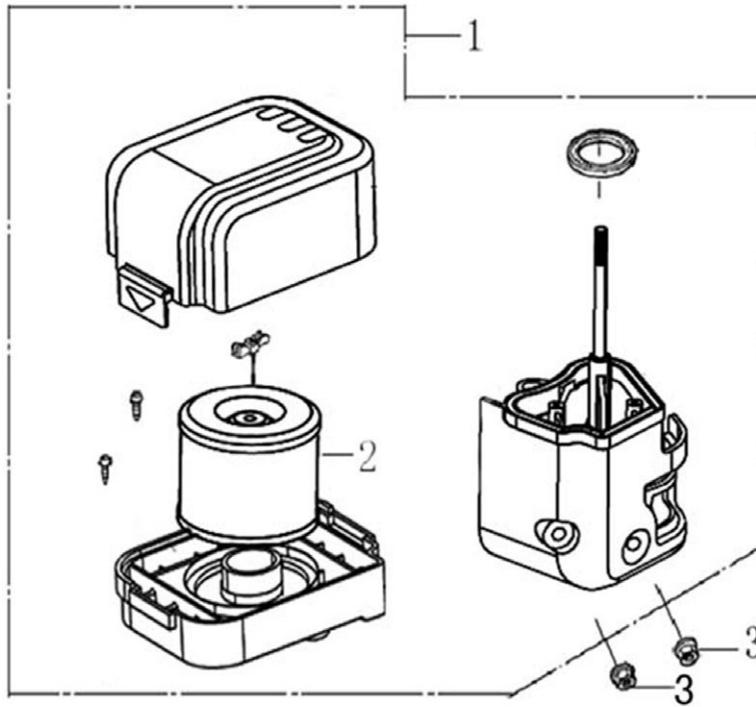

Air Cleaner

ITEM	PART NO.	QTY.	DESCRIPTION
1	OK10460119	1	AIR CLEANER ASSY
2	OJ88870125	1	ELEMENT, AIR CLEANER
3	OG84420272	2	NUT, FLANGE, 6MM