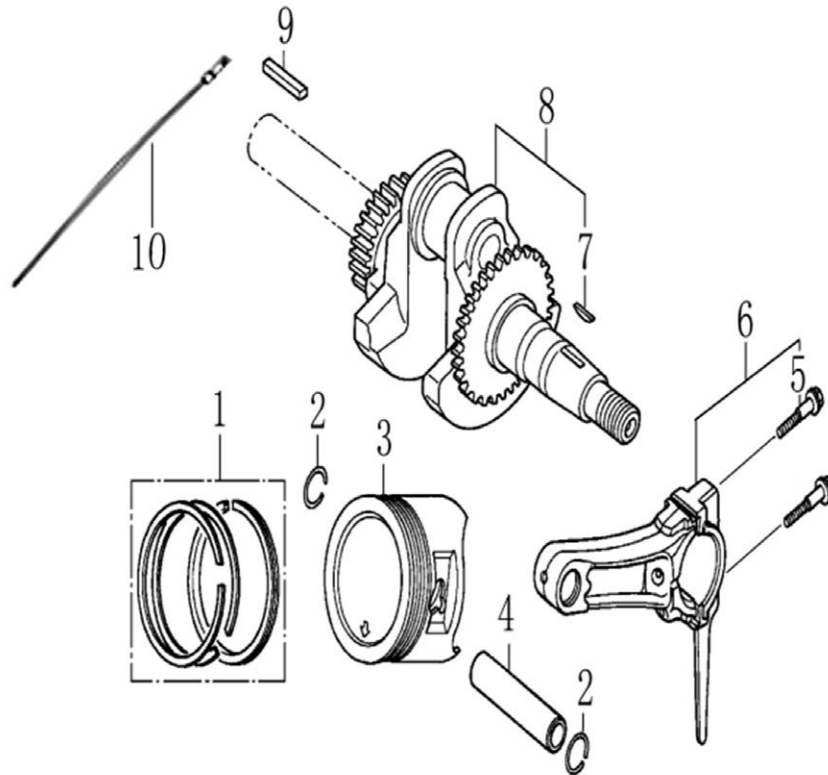

Cylinder Head

ITEM	PART NO.	QTY.	DESCRIPTION
1	0J88870101	1	HEAD, CYLINDER
2	0J35220159	2	BOLT, STUD, INTAKE
3	0J35220165	2	PIN, DOWEL
4	0K10430110	1	GASKET, CYLINDER HEAD
5	0G84420210	2	BOLT, STUD, EXHAUST
6	0J00620106	1	PLUG, SPARK
7	0J35220158	4	BOLT, FLANGE HEAD, 8*60
8	0J88870103	1	GASKET, HEAD COVER
9	0J88870104	1	COVER, HEAD
10	0G84420217	4	BOLT, FLANGE, 6*14
11	0J88870105	1	TUBE, BREATHER
12	0J88870107	1	GASKET, BREATHER CHAMBER
13	0J88870106	1	CAP, BREATHER CHAMBER
14	0J88870108	1	OIL STRAINER

Crankcase Cover

ITEM	PART NO.	QTY.	DESCRIPTION
1	0J35230110	2	DIPSTICK/ WASHER ASSY.
2	0J35230136	6	BOLT, FLANGE
3	0J88870111	1	COVER, CRANKCASE
4	0J35220166	1	SEAL, OIL
5	0J35230139	1	BEARING, RADIAL BALL
6	0J35230138	2	PIN, DOWEL
7	0J88870112	1	GASKET, CRANKCASE CVR

212cc ENGINE

Crankshaft and Piston

ITEM	PART NO.	QTY.	DESCRIPTION
1	0K10430113	1	RING SET, PISTON
2	0J47870127	2	CLIP, PISTON PIN
3	0K10430114	1	PISTON
4	0J47870129	1	PIN, PISTON
5	0J47870130	2	BOLT, CONNECTING ROD
6	0J47870131	1	ROD ASSY., CONNECTING
7	0G84420119	1	KEY, SPECIAL WOODRUFF
8	0K10430115	1	CRANKSHAFT COMP
9	0J88870117	1	KEY, CRANKSHAFT
10	0H95590122	1	HOOP STRIP

Rocker and Camshaft

ITEM	PART NO.	QTY.	DESCRIPTION
1	0J88870120	2	ARM, ROCKER
2	0J88870119	2	SHAFT, VALVE ROCKER
3	0J88870121	2	ROD, PUSH
4	0J35220122	2	LIFTER VALVE
5	0J35230114	2	ROTATOR, VALVE
6	0J35220118	2	RETAINER, VALVE SPRING
7	0J35220117	2	SPRING, VALVE
8	0J35220119	1	SEAL, GUIDE
9	0J35230140	1	VALVE SET
10	0J47870133	1	CAMSHAFT ASSY.
11	0K10430117	4	SPLIT WASHER