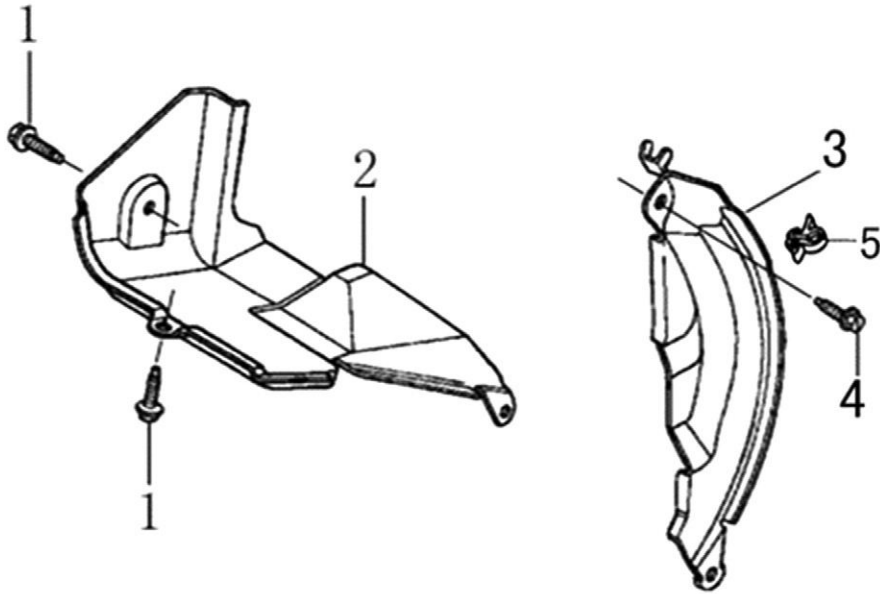

Shrouds

ITEM	PART NO.	QTY.	DESCRIPTION
1	0G84420241	2	BOLT, FLANGE 6x8
2	0J47870113	1	SHROUD COMP
3	0K40510113	1	PLATE, SIDE
4	0J35220156	1	BOLT, FLANGE, 6x20
5	0J35220172	1	LOCATION CABLE CLIP