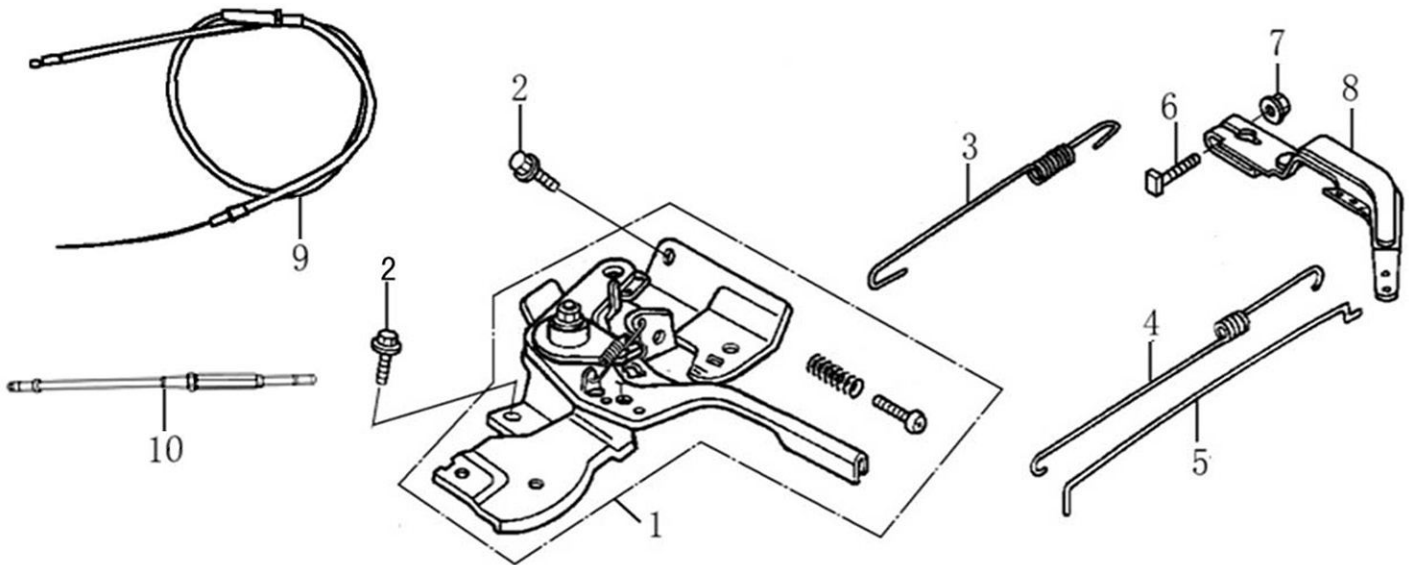

Flywheel

ITEM	PART NO.	QTY.	DESCRIPTION
1	0H95610115	1	FLYWHEEL
2	0J35220153	1	COIL ASSY., IGNITION
3	0G84420268	2	BOLT, FLANGE, 6x25
4	0J35230117	1	FAN, COOLING
5	0K10430121	1	PULLEY, STARTER
6	0J35220162	1	NUT, SPECIAL
7	0K6205	1	HARNESS, STOP SWITCH

212cc ENGINE

Control

ITEM	PART NO.	QTY.	DESCRIPTION
1	0K10460115	1	CONTROL ASSY.
2	0J35220157	2	BOLT, FLANGE
3	0J35220136	1	SPRING, GOVERNOR
4	0J35220137	1	SPRING, THROTTLE RETURN
5	0H95590116	1	ROD, GOVERNOR
6	0G84420197	1	BOLT, GOVERNOR ARM M6x21
7	0G84420272	1	NUT, FLANGE
8	0J35220138	1	ARM, GOVERNOR
9	0K0443	1	CABLE, CHOKE
10	0K55140112	1	PIPE, DRIVE