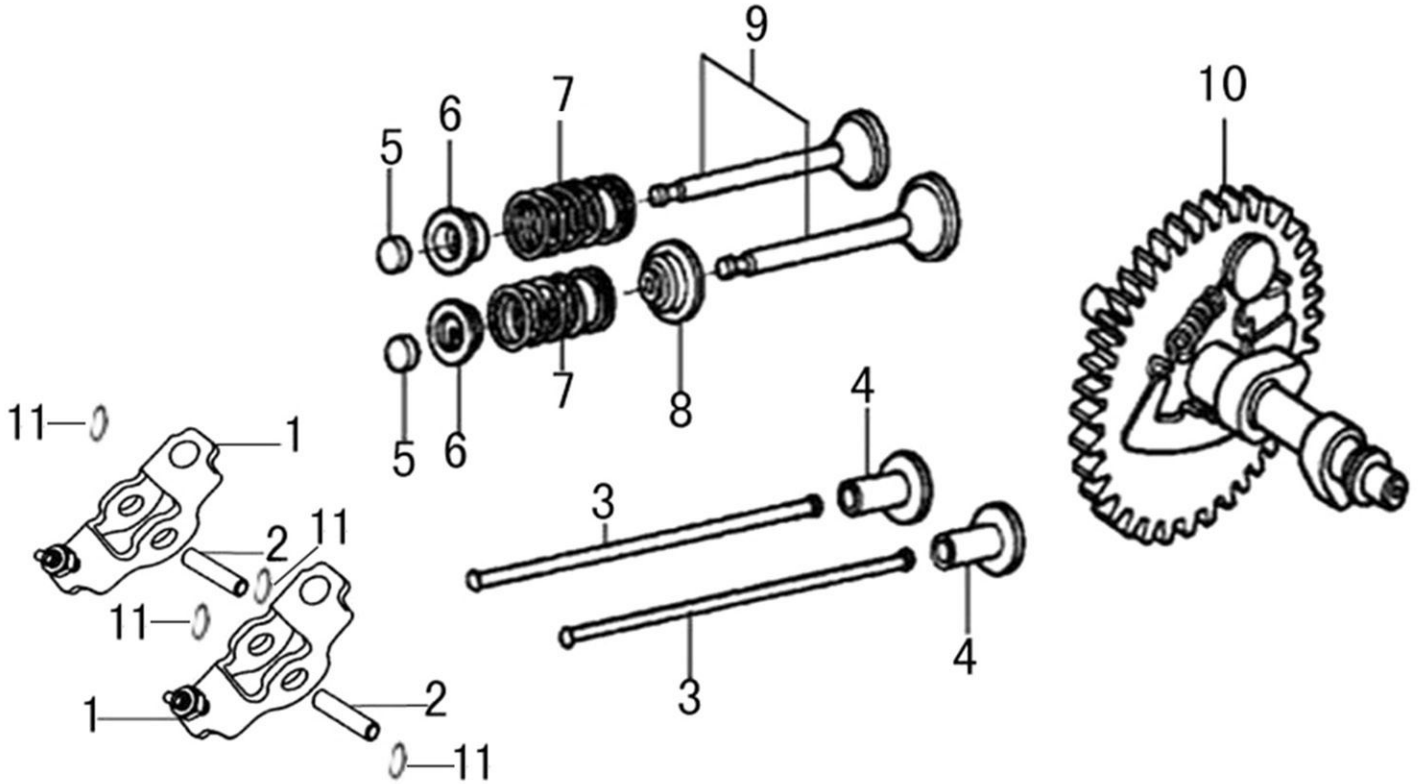

Cylinder Head

ITEM	PART NO.	QTY.	DESCRIPTION
1	0J88870101	1	HEAD, CYLINDER
2	0J35220159	2	BOLT, STUD, INTAKE
3	0J35220165	2	PIN, DOWEL
4	0K10430110	1	GASKET, CYLINDER HEAD
5	0G84420210	2	BOLT, STUD, EXHAUST
6	0J00620106	1	PLUG, SPARK
7	0J35220158	4	BOLT, FLANGE HEAD, 8*60
8	0J88870103	1	GASKET, HEAD COVER
9	0J88870104	1	COVER, HEAD
10	0G84420217	4	BOLT, FLANGE, 6*14
11	0J88870105	1	TUBE, BREATHER
12	0J88870107	1	GASKET, BREATHER CHAMBER
13	0J88870106	1	CAP, BREATHER CHAMBER
14	0J88870108	1	OIL STRAINER

212cc ENGINE

Crankshaft and Piston

ITEM	PART NO.	QTY.	DESCRIPTION
1	0K10430113	1	RING SET, PISTON
2	0J47870127	2	CLIP, PISTON PIN
3	0K10430114	1	PISTON
4	0J47870129	1	PIN, PISTON
5	0J47870130	2	BOLT, CONNECTING ROD
6	0J47870131	1	ROD ASSY., CONNECTING
7	0G84420119	1	KEY, SPECIAL WOODRUFF
8	0K10430115	1	CRANKSHAFT COMP
9	0J88870117	1	KEY, CRANKSHAFT
10	0H95590122	1	HOOP STRIP

Rocker and Camshaft

ITEM	PART NO.	QTY.	DESCRIPTION
1	0J88870120	2	ARM, ROCKER
2	0J88870119	2	SHAFT, VALVE ROCKER
3	0J88870121	2	ROD, PUSH
4	0J35220122	2	LIFTER VALVE
5	0J35230114	2	ROTATOR, VALVE
6	0J35220118	2	RETAINER, VALVE SPRING
7	0J35220117	2	SPRING, VALVE
8	0J35220119	1	SEAL, GUIDE
9	0J35230140	1	VALVE SET
10	0J47870133	1	CAMSHAFT ASSY.
11	0K10430117	4	SPLIT WASHER

212cc ENGINE

Control

ITEM	PART NO.	QTY.	DESCRIPTION
1	0K10460115	1	CONTROL ASSY.
2	0J35220157	2	BOLT, FLANGE
3	0J35220136	1	SPRING, GOVERNOR
4	0J35220137	1	SPRING, THROTTLE RETURN
5	0H95590116	1	ROD, GOVERNOR
6	0G84420197	1	BOLT, GOVERNOR ARM M6x21
7	0G84420272	1	NUT, FLANGE
8	0J35220138	1	ARM, GOVERNOR
9	0K0443	1	CABLE, CHOKE
10	0K55140112	1	PIPE, DRIVE