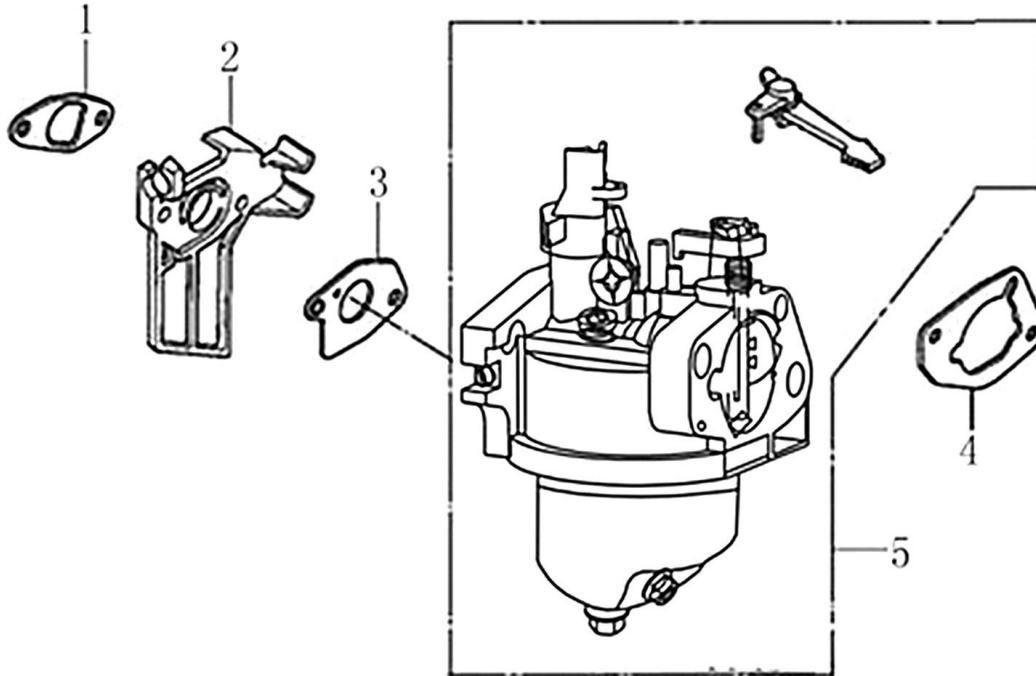

212cc ENGINE

Carburetor

ITEM	PART NO.	QTY.	DESCRIPTION
1	0J35220128	1	GASKET, INSULATOR
2	0K49010110	1	INSULATOR, CARBURETOR
3	0J35220127	1	GASKET, CARBURETOR
4	0J35220129	1	SPACER COMP., AIR CLEANER
5	0K10460114	1	CARBURETOR