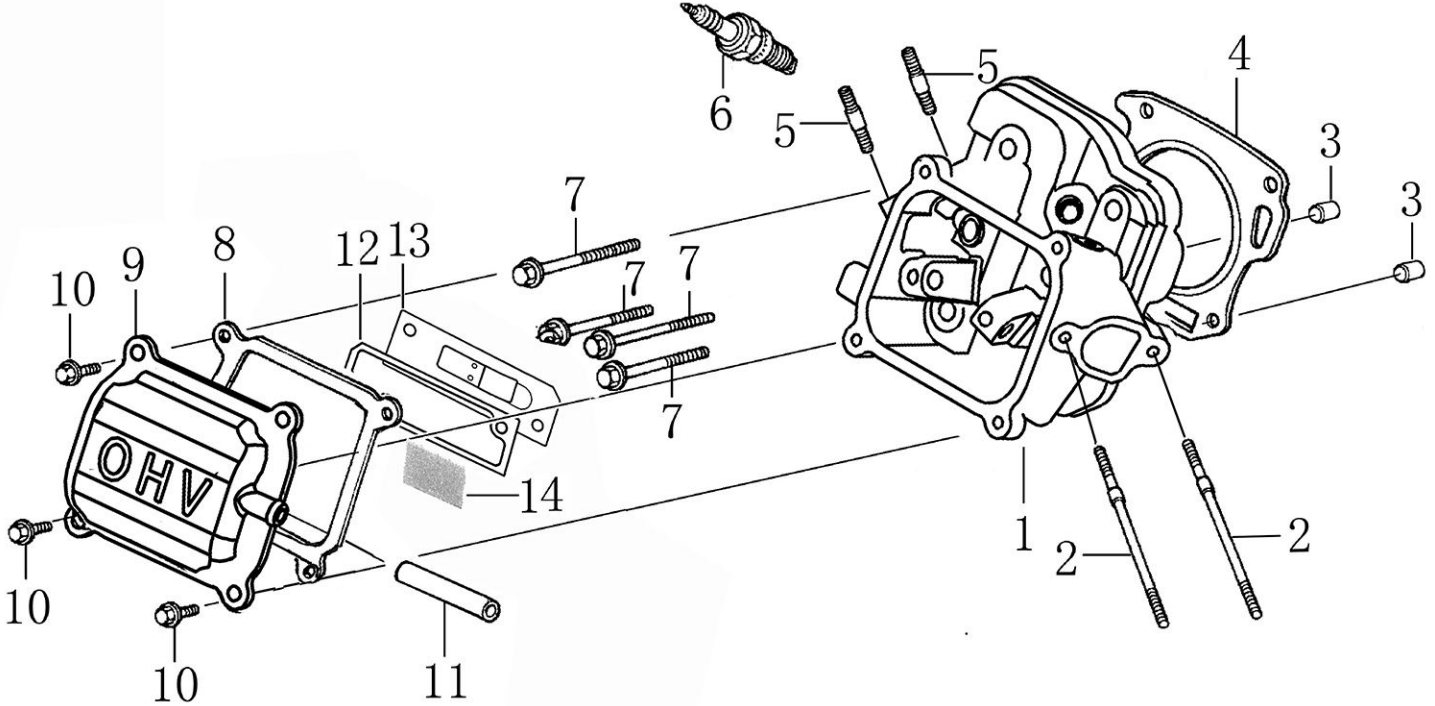

Cylinder Head

ITEM	PART NO.	QTY.	DESCRIPTION
1	0J88870101	1	HEAD, CYLINDER
2	0J35220159	2	BOLT, STUD, INTAKE
3	0J35220165	2	PIN, DOWEL
4	0K10430110	1	GASKET, CYLINDER HEAD
5	0G84420210	2	BOLT, STUD, EXHAUST
6	0J00620106	1	PLUG, SPARK
7	0J35220158	4	BOLT, FLANGE HEAD, 8*60
8	0J88870103	1	GASKET, HEAD COVER
9	0J88870104	1	COVER, HEAD
10	0G84420217	4	BOLT, FLANGE, 6*14
11	0J88870105	1	TUBE, BREATHER
12	0J88870107	1	GASKET, BREATHER CHAMBER
13	0J88870106	1	CAP, BREATHER CHAMBER
14	0J88870108	1	OIL STRAINER

212cc ENGINE

Crankcase

ITEM	PART NO.	QTY.	DESCRIPTION
1	0K44430110	1	CRANKCASE - 212CC
2	0J35220166	1	SEAL, OIL 25x41.25x6
3	0J35220164	2	WASHER, DRAIN PLUG
4	0J35220111	2	BOLT, DRAIN PLUG
5	0J35250337	1	CABLE CLEAT
6	0J47870118	1	WASHER, PLAIN
7	0G84420219	1	PIN, LOCK
8	0J47870119	1	SHAFT, GOVERNOR ARM
9	0J88870110	1	GOVERNOR GEAR ASSY.
10	0J35230139	1	BEARING, RADIAL BALL

212cc ENGINE

Crankshaft and Piston

ITEM	PART NO.	QTY.	DESCRIPTION
1	0K10430113	1	RING SET, PISTON
2	0J47870127	2	CLIP, PISTON PIN
3	0K10430114	1	PISTON
4	0J47870129	1	PIN, PISTON
5	0J47870130	2	BOLT, CONNECTING ROD
6	0J47870131	1	ROD ASSY., CONNECTING
7	0G84420119	1	KEY, SPECIAL WOODRUFF
8	0K10430115	1	CRANKSHAFT COMP
9	0J88870117	1	KEY, CRANKSHAFT
10	0H95590122	1	HOOP STRIP

Rocker and Camshaft

ITEM	PART NO.	QTY.	DESCRIPTION
1	0J88870120	2	ARM, ROCKER
2	0J88870119	2	SHAFT, VALVE ROCKER
3	0J88870121	2	ROD, PUSH
4	0J35220122	2	LIFTER VALVE
5	0J35230114	2	ROTATOR, VALVE
6	0J35220118	2	RETAINER, VALVE SPRING
7	0J35220117	2	SPRING, VALVE
8	0J35220119	1	SEAL, GUIDE
9	0J35230140	1	VALVE SET
10	0J47870133	1	CAMSHAFT ASSY.
11	0K10430117	4	SPLIT WASHER