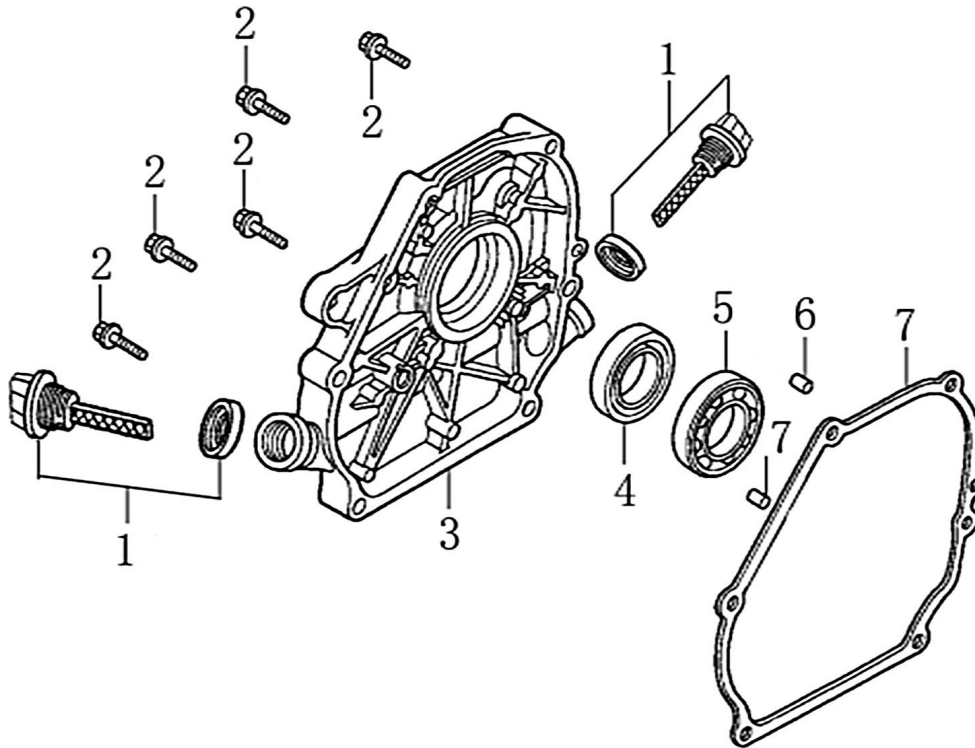

Crankcase Cover

ITEM	PART NO.	QTY.	DESCRIPTION
1	0J35230110	2	DIPSTICK/ WASHER ASSY.
2	0J35230136	6	BOLT, FLANGE
3	0J88870111	1	COVER, CRANKCASE
4	0J35220166	1	SEAL, OIL
5	0J35230139	1	BEARING, RADIAL BALL
6	0J35230138	2	PIN, DOWEL
7	0J88870112	1	GASKET, CRANKCASE CVR