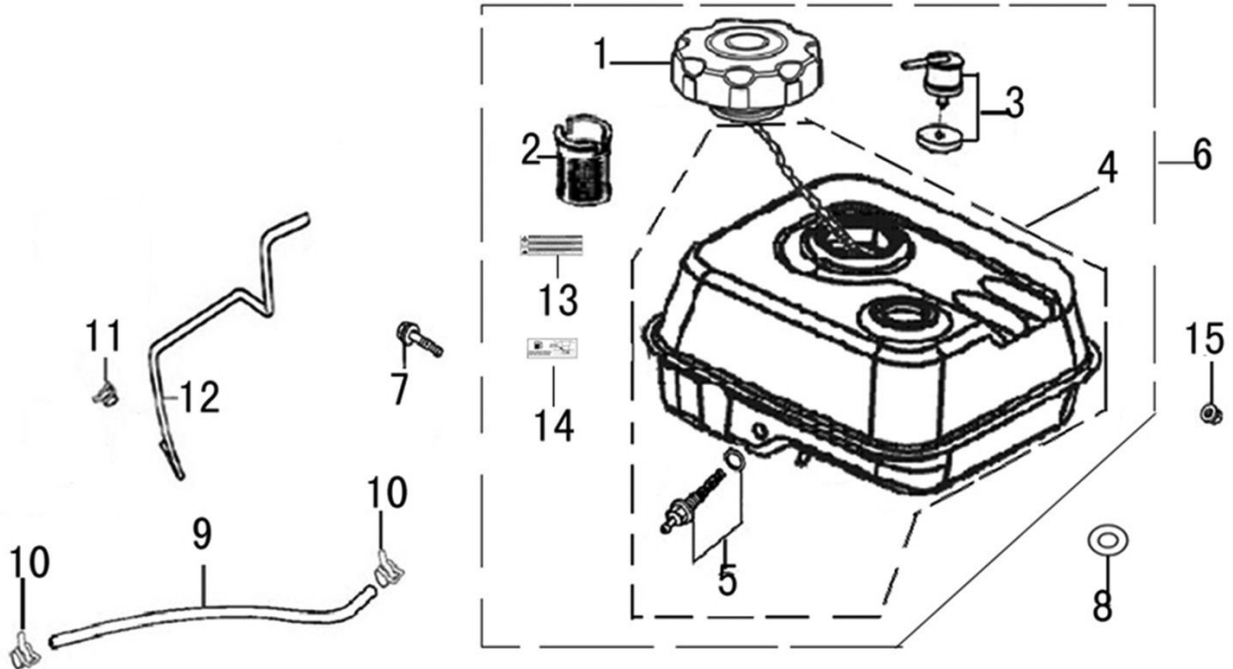

Fuel Tank

ITEM	PART NO.	QTY.	DESCRIPTION
1	0J88870127	1	CAP COMP., FUEL FILLER
2	0J35220133	1	FILTER, FUEL
3	0J88870128	1	VALVE, ROLL-OVER
4	0K10430122	1	TANK, FUEL W/ JOINT ASSY.
5	0J35220132	1	JOINT ASSY., FUEL TANK
6	0J88870129	1	TANK COMP., FUEL
7	0G84420268	1	BOLT, FLANGE, 6x25
8	0J35220171	2	WASHER, RUBBER
9	0K10460120	1	TUBE, FUEL
10	0J88870130	2	CLAMP, HOSE
11	0J88870132	1	CLAMP, HOSE
12	0K10460121	1	PIPE
13	N/A	1	WARNING MARK
14	N/A	1	REMINDER MARK
15	0G84420272	2	NUT, FLANGE