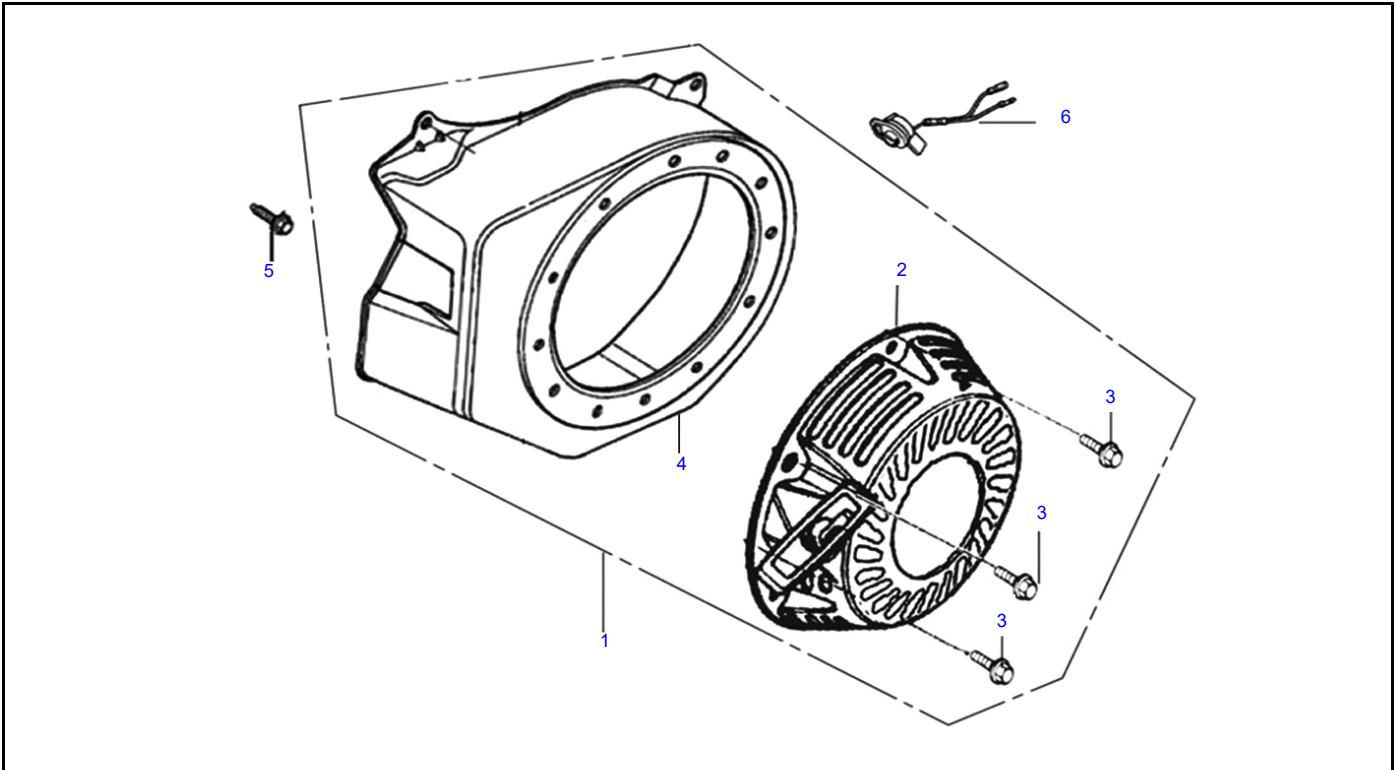

Starter

Item	Part No.	Description	Qty.
1	0K44430111	RECOIL STARTER, W/BLOWER HSNQ	1
2	0K40510117	STARTER, RECOIL ASSY	1
3	0G84420241	BOLT, FLANGE	4
4	0K10430123	HOUSING, FAN BLOWER	1
5	0J35220157	BOLT, FLANGE	4
6	0G9911	SWITCH ASSY, ENGINE STOP	1