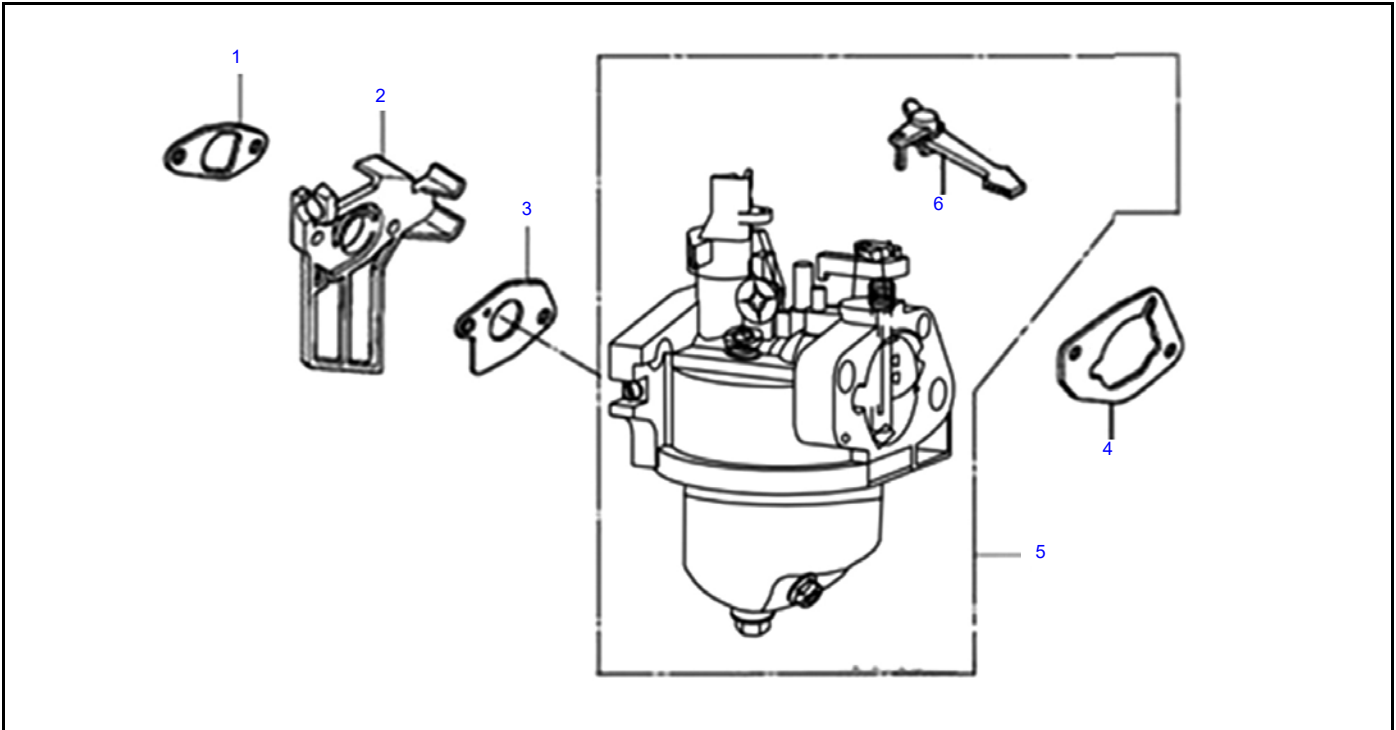

Rocker and Camshaft

Item	Part No.	Description	Qty.
1	OJ88870120	ARM, ROCKER	2
2	OJ88870119	SHAFT, VALVE ROCKER	2
3	OK10430117	LOCKER	4
4	OJ88870121	ROD, PUSH	2
5	OJ35220122	LIFTER, VALVE	2
6	OJ35230114	ROTATOR, VALVE	2
7	OJ35220118	RETAINER, VALVE SPRING	2
8	OJ35220117	SPRING VALVE	2
9	OJ35220119	SEAL, GUIDE	1
10	OJ35230140	VALVE SET	1
11	OJ47870133	CAMSHAFT ASSY	1

Shrouds

Item	Part No.	Description	Qty.
1	0G84420241	BOLT, FLANGE	2
2	0J47870113	SHROUD COMP	1
3	0J35220125	PLATE, SIDE	1
4	0J35220156	BOLT, FLANGE	1
5	0J35220160	BOLT, STUD	1
6	0J35220172	CABLE CLIP	1

Carburetor