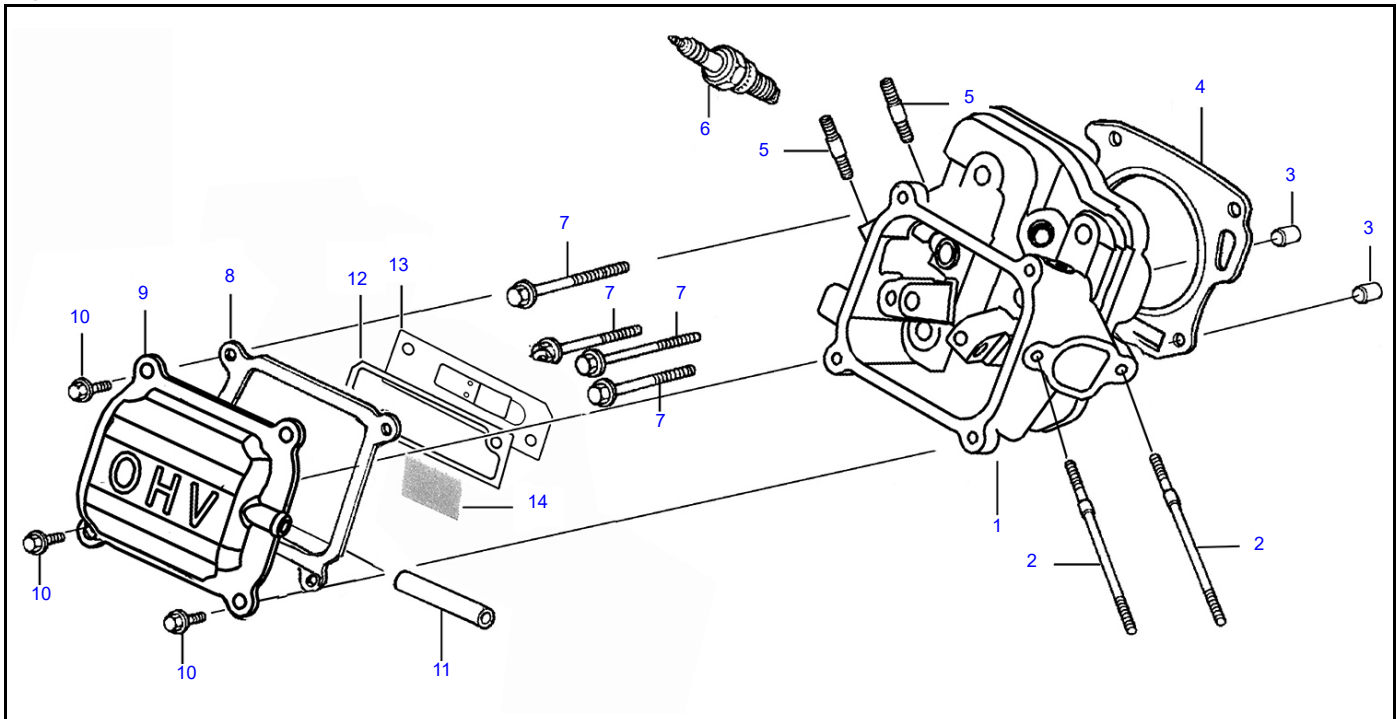

www.generac.com or 1-888-436-3722

Cylinder Head

Item	Part No.	Description	Qty.
1	OJ88870101	HEAD, CYLINDER	1
2	OJ35220159	BOLD, STUD, IN.	2
3	OJ35220165	PIN, DOWEL	2
4	OK10430110	GASKET, CYLINDER HEAD	1
5	OG84420210	BOLD, STUD, EX.	2
6	OJ00620106	PLUG SPARK	1
7	OJ35220158	BOLD, HEAD, FLANGED	4
8	OJ88870103	GASKET, VALVE COVER	1
9	OJ88870104	COVER, VALVE	1
10	OG84420217	BOLT, FLANGE	4
11	OJ88870105	TUBE, BREATHER	1
12	OJ88870104	GASKET, BREATHER CHAMBER	1
13	OJ88870106	CAP, BREATHER CHAMBER	1
14	OJ88870108	STRAINER OIL	1

Crankcase

Item	Part No.	Description	Qty.
1	0K10430111	CRANK CASE	1
2	0J35220166	OIL SEAL	1
3	0J35220164	WASHER, DRAIN PLUG	2
4	0J35220111	BOLT, DRAIN PLUG	2
5	0G84420112	ALERT UNIT, OIL	1
6	0J35220157	BOLT, FLANGE	1
7	0J35220154	SWITCH ASSY, OIL LEVEL	1
8	0G84420217	BOLT, FLANGE	2
9	0J88870110	GOVERNOR GEAR ASSY	1
10	0J35230139	BEARING, RADIAL BALL	1
11	0J47870118	WASHER, PLAIN	1
12	0G84420219	PIN, LOCK	1
13	0J47870119	SHAFT, GOVERNOR ARM	1
14	0J88870133	COVER, WIRE	1

Rocker and Camshaft

Item	Part No.	Description	Qty.
1	OJ88870120	ARM, ROCKER	2
2	OJ88870119	SHAFT, VALVE ROCKER	2
3	OK10430117	LOCKER	4
4	OJ88870121	ROD, PUSH	2
5	OJ35220122	LIFTER, VALVE	2
6	OJ35230114	ROTATOR, VALVE	2
7	OJ35220118	RETAINER, VALVE SPRING	2
8	OJ35220117	SPRING VALVE	2
9	OJ35220119	SEAL, GUIDE	1
10	OJ35230140	VALVE SET	1
11	OJ47870133	CAMSHAFT ASSY	1