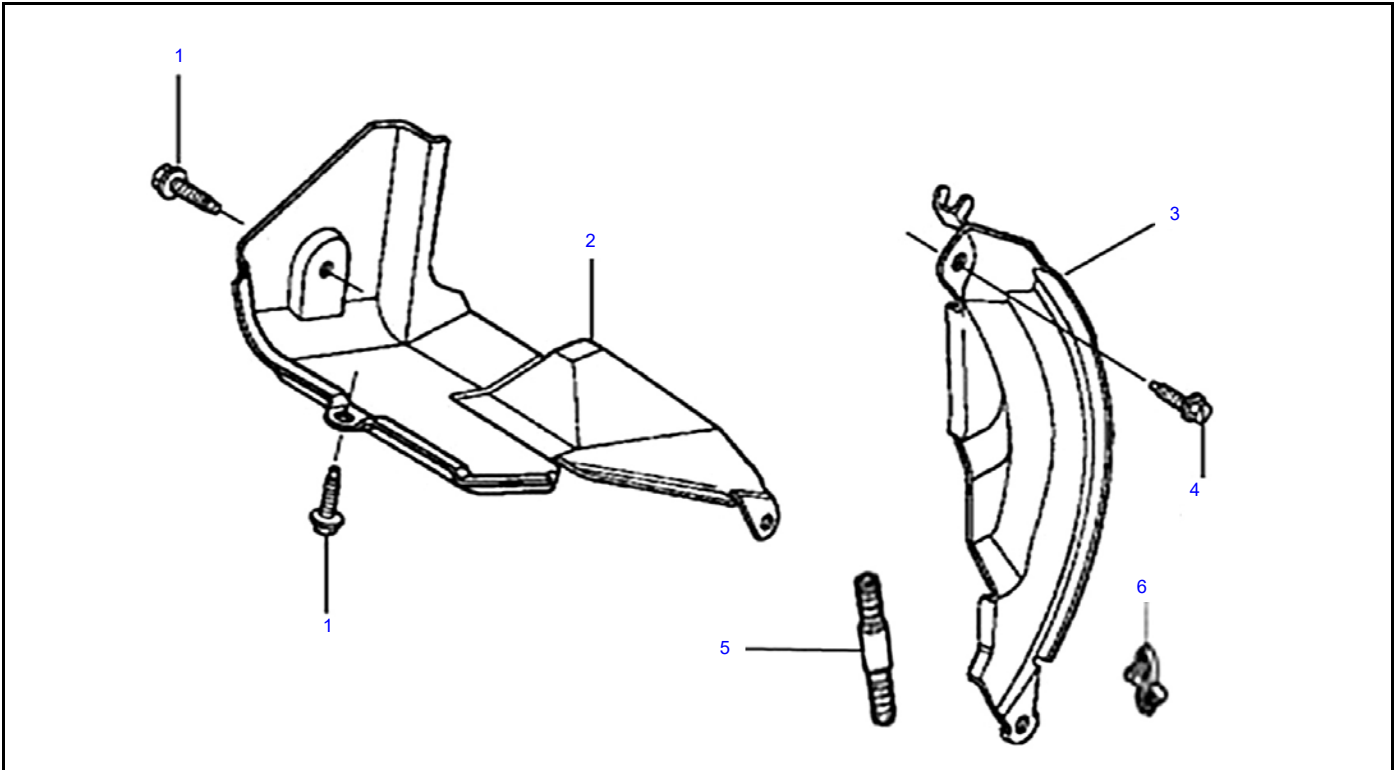

Shrouds

Item	Part No.	Description	Qty.
1	0G84420241	BOLT, FLANGE	2
2	0J47870113	SHROUD COMP	1
3	0J35220125	PLATE, SIDE	1
4	0J35220156	BOLT, FLANGE	1
5	0J35220160	BOLT, STUD	1
6	0J35220172	CABLE CLIP	1