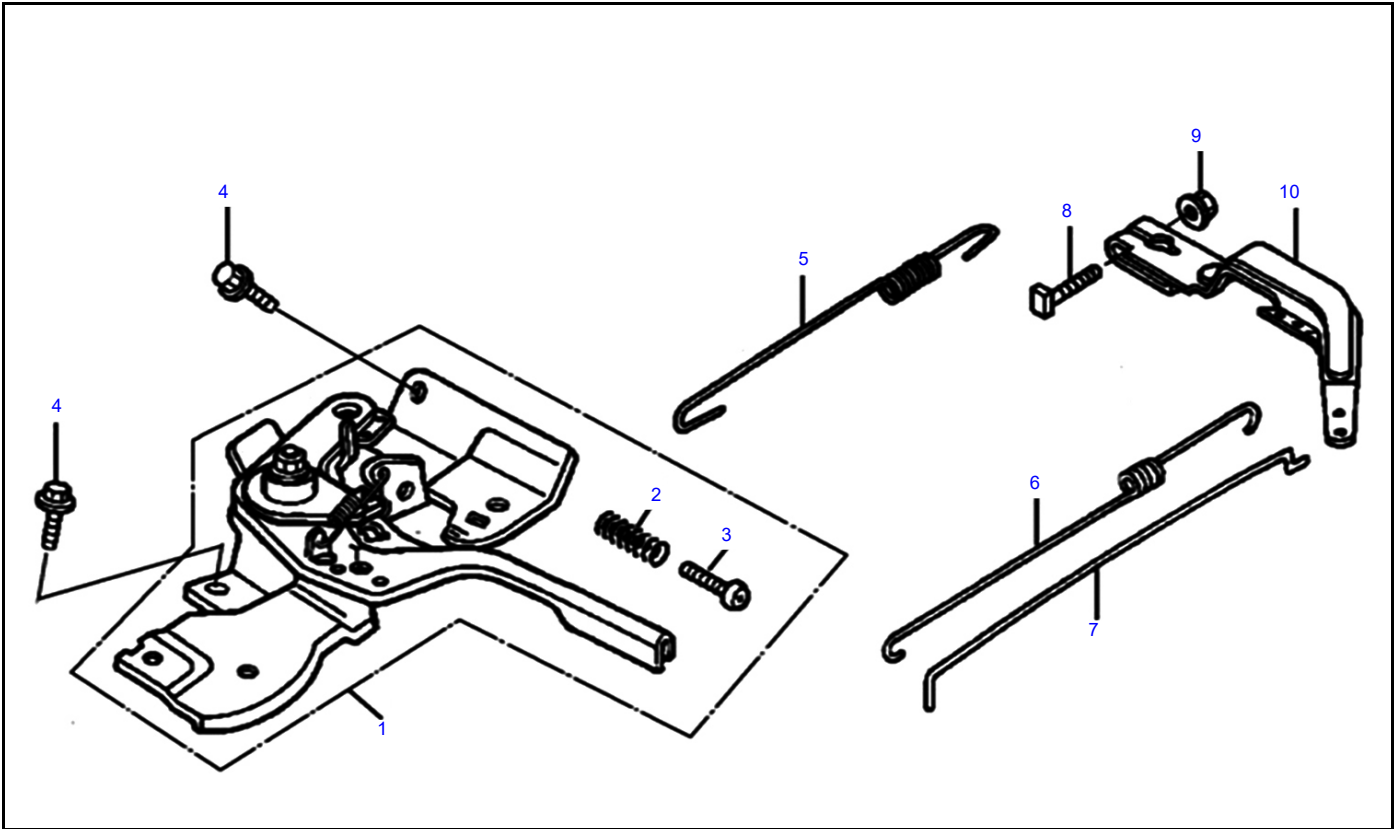

Control

Item	Part No.	Description	Qty.
1	0J35220139	CONTROL ASSY	1
2	0J47870150	SPRING	1
3	0J35250132	SCREW, 5x35	1
4	0J35220157	BOLT, FLANGE	2
5	0J35220136	SPRING, GOVERNOR	1
6	0J35220137	SPRING, THROTTLE RETURN	1
7	0H95590116	ROD, GOVERNOR	1
8	0G84420197	BOLT, QUADRATE HEAD	1
9	0G84420272	NUT, FLANGE	1
10	0J35220138	ARM, GOVERNOR	1