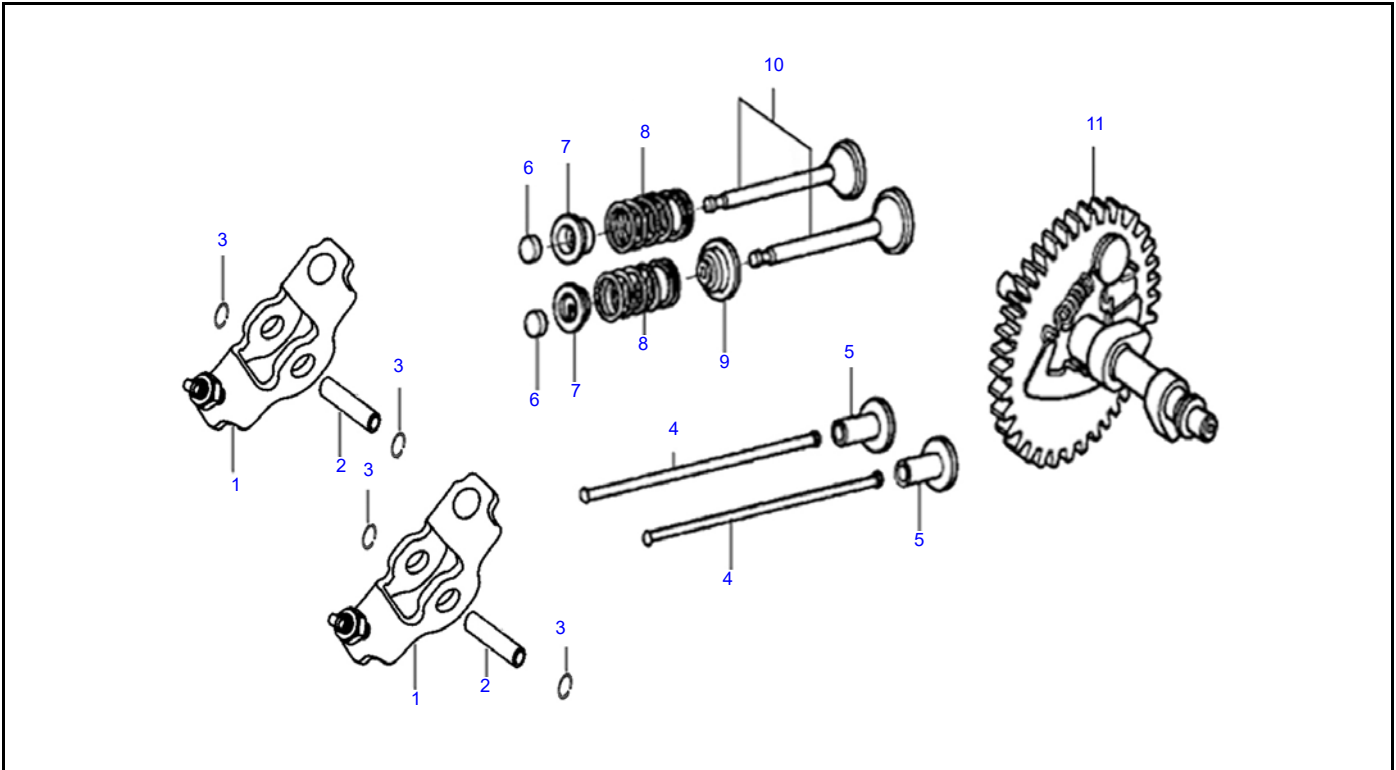

www.generac.com or 1-888-436-3722

Cylinder Head

Item	Part No.	Description	Qty.
1	OJ88870101	HEAD, CYLINDER	1
2	OJ35220159	BOLD, STUD, IN.	2
3	OJ35220165	PIN, DOWEL	2
4	OK10430110	GASKET, CYLINDER HEAD	1
5	OG84420210	BOLD, STUD, EX.	2
6	OJ00620106	PLUG SPARK	1
7	OJ35220158	BOLD, HEAD, FLANGED	4
8	OJ88870103	GASKET, VALVE COVER	1
9	OJ88870104	COVER, VALVE	1
10	OG84420217	BOLT, FLANGE	4
11	OJ88870105	TUBE, BREATHER	1
12	OJ88870104	GASKET, BREATHER CHAMBER	1
13	OJ88870106	CAP, BREATHER CHAMBER	1
14	OJ88870108	STRAINER OIL	1

Crankcase Cover

Item	Part No.	Description	Qty.
1	0J35230110	DIPSTICK/CAP ASSY	2
2	0J35230136	BOLT FLANGE	6
3	0J88870111	COVER, CRANK CASE	1
4	0J35220166	SEAL, OIL	1
5	0J35230139	BEARING, RADIAL BALL	1
6	0J35230138	PIN, DOWL	2
7	0J88870112	GASKET, CRANK CASE CVR	1

Crankshaft and Piston

Item	Part No.	Description	Qty.
1	0K10430113	RING SET	1
2	0J47870127	CIRCLIP, PISTON PIN	2
3	0K10430114	PISTON	1
4	0J47870129	PIN, PISTON	1
5	0J47870130	BOLT, CONNECTING ROD	2
6	0J47870131	ROD ASSY, CONNECTING	1
7	0G84420119	KEY, WOODRUFF	1
8	0K10430115	CRANKSHAFT COMP	1
9	0J88870117	KEY, WOODRUFF	1

Rocker and Camshaft

Item	Part No.	Description	Qty.
1	OJ88870120	ARM, ROCKER	2
2	OJ88870119	SHAFT, VALVE ROCKER	2
3	OK10430117	LOCKER	4
4	OJ88870121	ROD, PUSH	2
5	OJ35220122	LIFTER, VALVE	2
6	OJ35230114	ROTATOR, VALVE	2
7	OJ35220118	RETAINER, VALVE SPRING	2
8	OJ35220117	SPRING VALVE	2
9	OJ35220119	SEAL, GUIDE	1
10	OJ35230140	VALVE SET	1
11	OJ47870133	CAMSHAFT ASSY	1