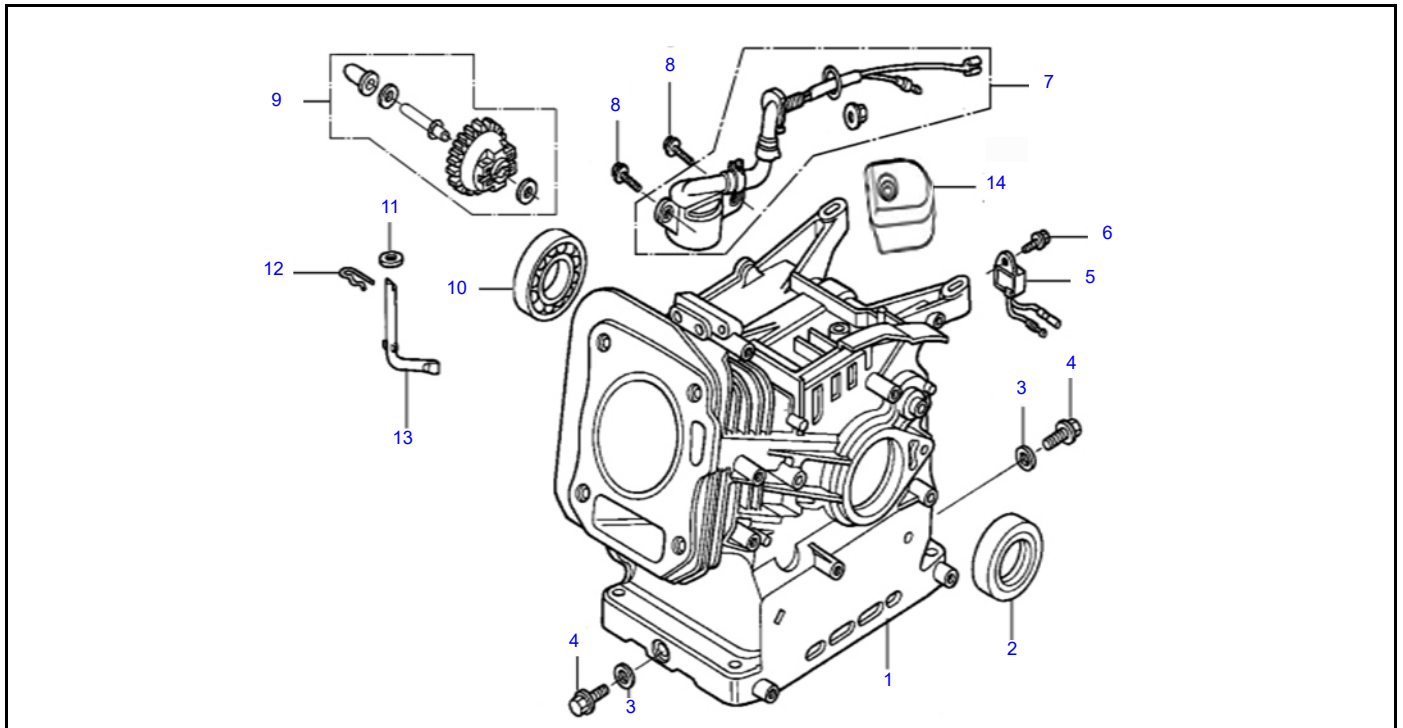

www.generac.com or 1-888-436-3722

Cylinder Head

Item	Part No.	Description	Qty.
1	OJ88870101	HEAD, CYLINDER	1
2	OJ35220159	BOLD, STUD, IN.	2
3	OJ35220165	PIN, DOWEL	2
4	OK10430110	GASKET, CYLINDER HEAD	1
5	OG84420210	BOLD, STUD, EX.	2
6	OJ00620106	PLUG SPARK	1
7	OJ35220158	BOLD, HEAD, FLANGED	4
8	OJ88870103	GASKET, VALVE COVER	1
9	OJ88870104	COVER, VALVE	1
10	OG84420217	BOLT, FLANGE	4
11	OJ88870105	TUBE, BREATHER	1
12	OJ88870104	GASKET, BREATHER CHAMBER	1
13	OJ88870106	CAP, BREATHER CHAMBER	1
14	OJ88870108	STRAINER OIL	1

Crankcase

Item	Part No.	Description	Qty.
1	0K10430111	CRANK CASE	1
2	0J35220166	OIL SEAL	1
3	0J35220164	WASHER, DRAIN PLUG	2
4	0J35220111	BOLT, DRAIN PLUG	2
5	0G84420112	ALERT UNIT, OIL	1
6	0J35220157	BOLT, FLANGE	1
7	0J35220154	SWITCH ASSY, OIL LEVEL	1
8	0G84420217	BOLT, FLANGE	2
9	0J88870110	GOVERNOR GEAR ASSY	1
10	0J35230139	BEARING, RADIAL BALL	1
11	0J47870118	WASHER, PLAIN	1
12	0G84420219	PIN, LOCK	1
13	0J47870119	SHAFT, GOVERNOR ARM	1
14	0J88870133	COVER, WIRE	1

Rocker and Camshaft

Item	Part No.	Description	Qty.
1	OJ88870120	ARM, ROCKER	2
2	OJ88870119	SHAFT, VALVE ROCKER	2
3	OK10430117	LOCKER	4
4	OJ88870121	ROD, PUSH	2
5	OJ35220122	LIFTER, VALVE	2
6	OJ35230114	ROTATOR, VALVE	2
7	OJ35220118	RETAINER, VALVE SPRING	2
8	OJ35220117	SPRING VALVE	2
9	OJ35220119	SEAL, GUIDE	1
10	OJ35230140	VALVE SET	1
11	OJ47870133	CAMSHAFT ASSY	1