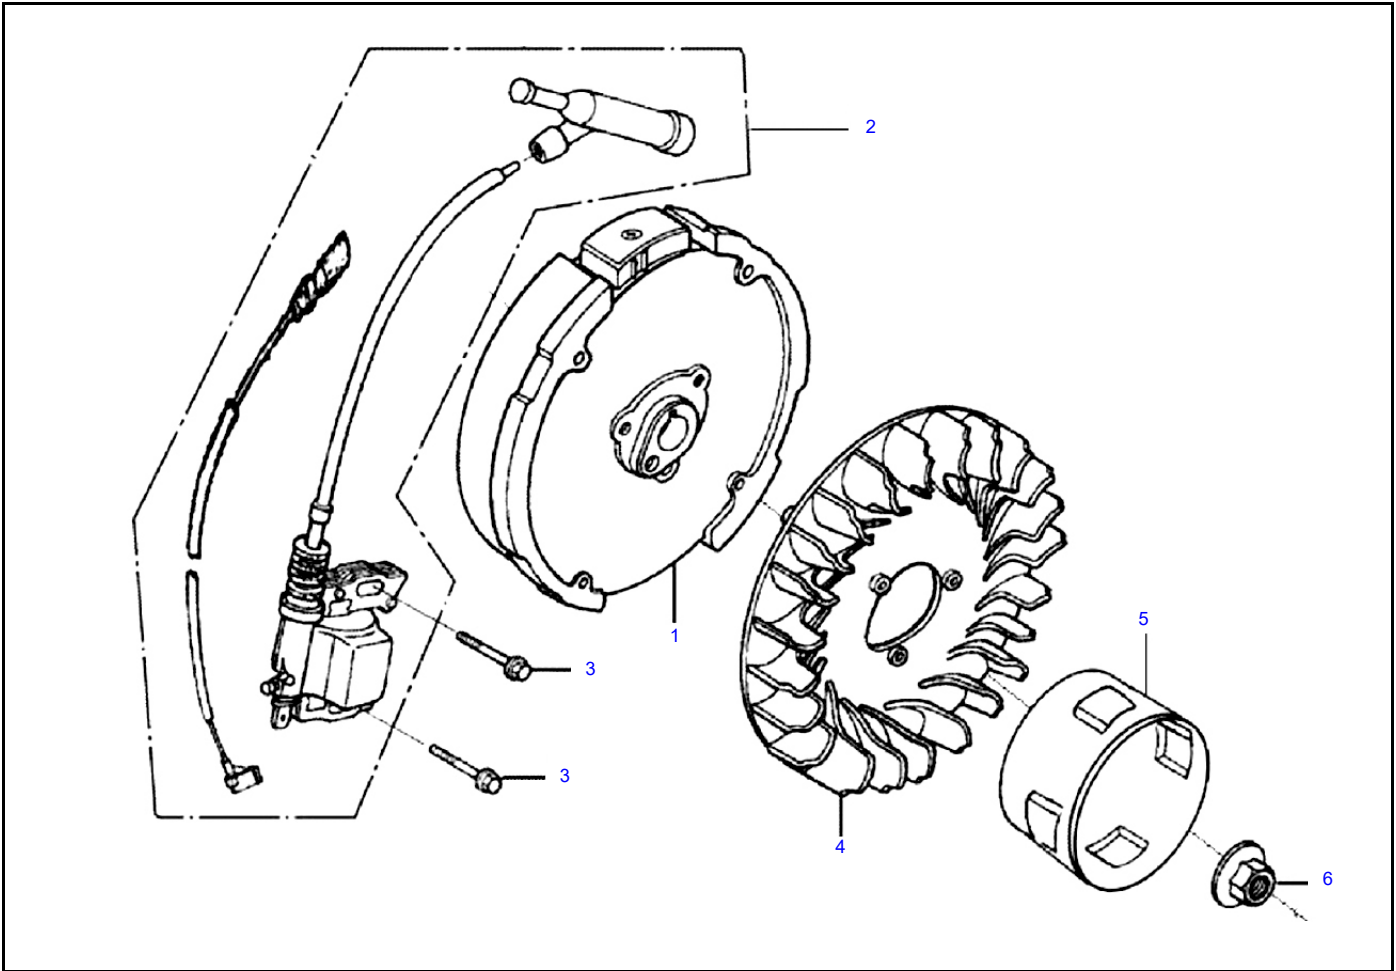

Flywheel

Item	Part No.	Description	Qty.
1	0H95610115	FLYWHEEL COMP	1
2	0J35220153	COIL ASSY, IGNITION	1
3	0G84420268	BOLT, FLANGE	2
4	0J35230117	FAN, COOLING	1
5	0K10430121	PULLEY, STARTER	1
6	0J35220162	NUT, SPECIAL	1