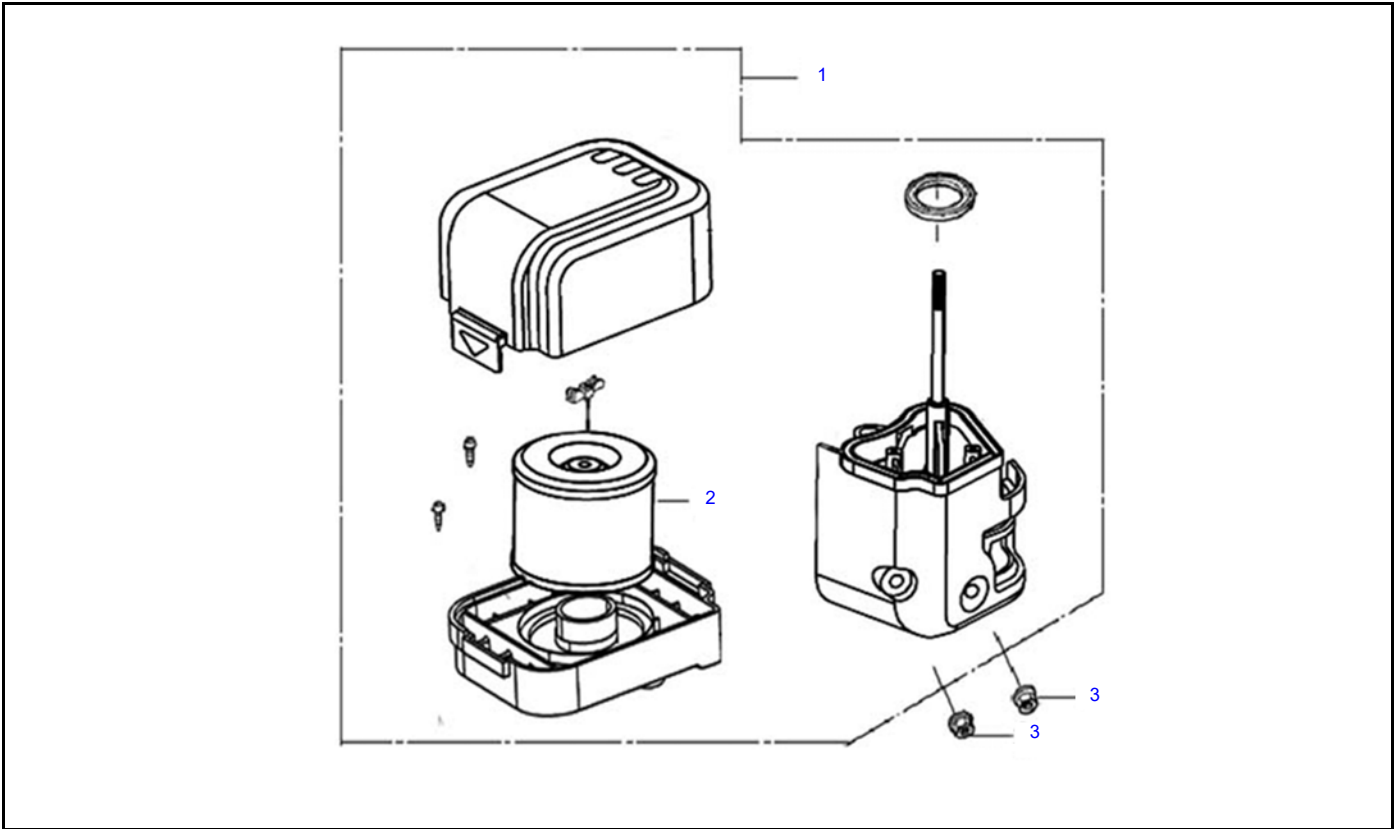

Air Cleaner

Item	Part No.	Description	Qty.
1	OK10460119	AIR CLEANER ASSY	1
2	OJ88870125	ELEMENT ASSY, AIR CLEANER	1
3	OG84420272	NUT, FLANGE	2