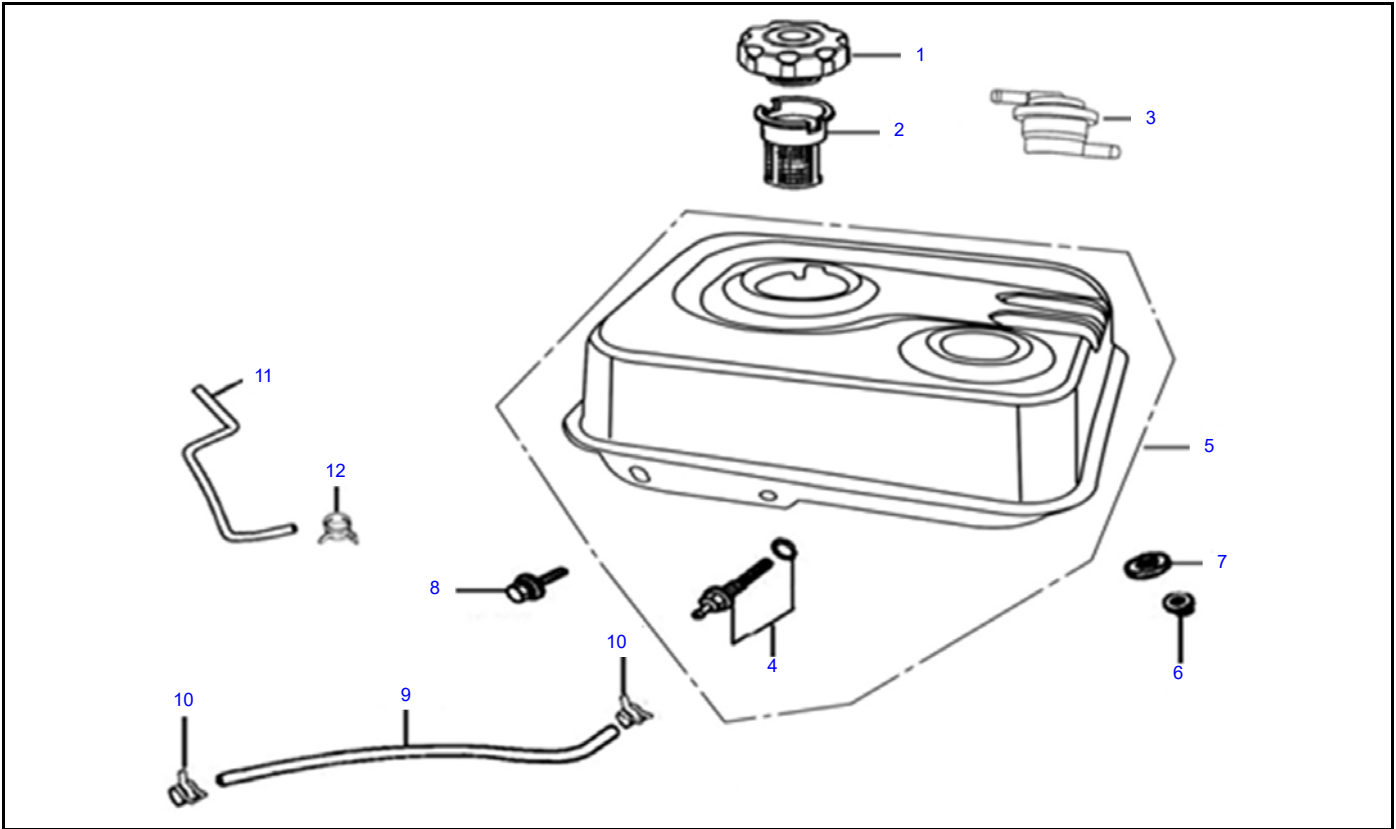

Fuel Tank

Item	Part No.	Description	Qty.
1	0J88870127	CAP COMP, FUEL FILLER	1
2	0J35220133	FILTER, FUEL	1
3	0J88870128	VALVE, ROLL-OVER	1
4	0J35220132	VALVE, FUEL SHUT OF	1
5	0K10430122	TANK, FUEL	1
6	0G84420272	NUT, FLANGE	2
7	0J35220171	WASHER, RUBBER	2
8	0G84420268	BOLT, FLANGE	1
9	0G9757D	TUBE	1
10	0J88870130	CLAMP	2
11	0K10460121	HOSE, ROV FORMED	1
12	0J88870132	CLAMP, ROV FORMED HOSE	1