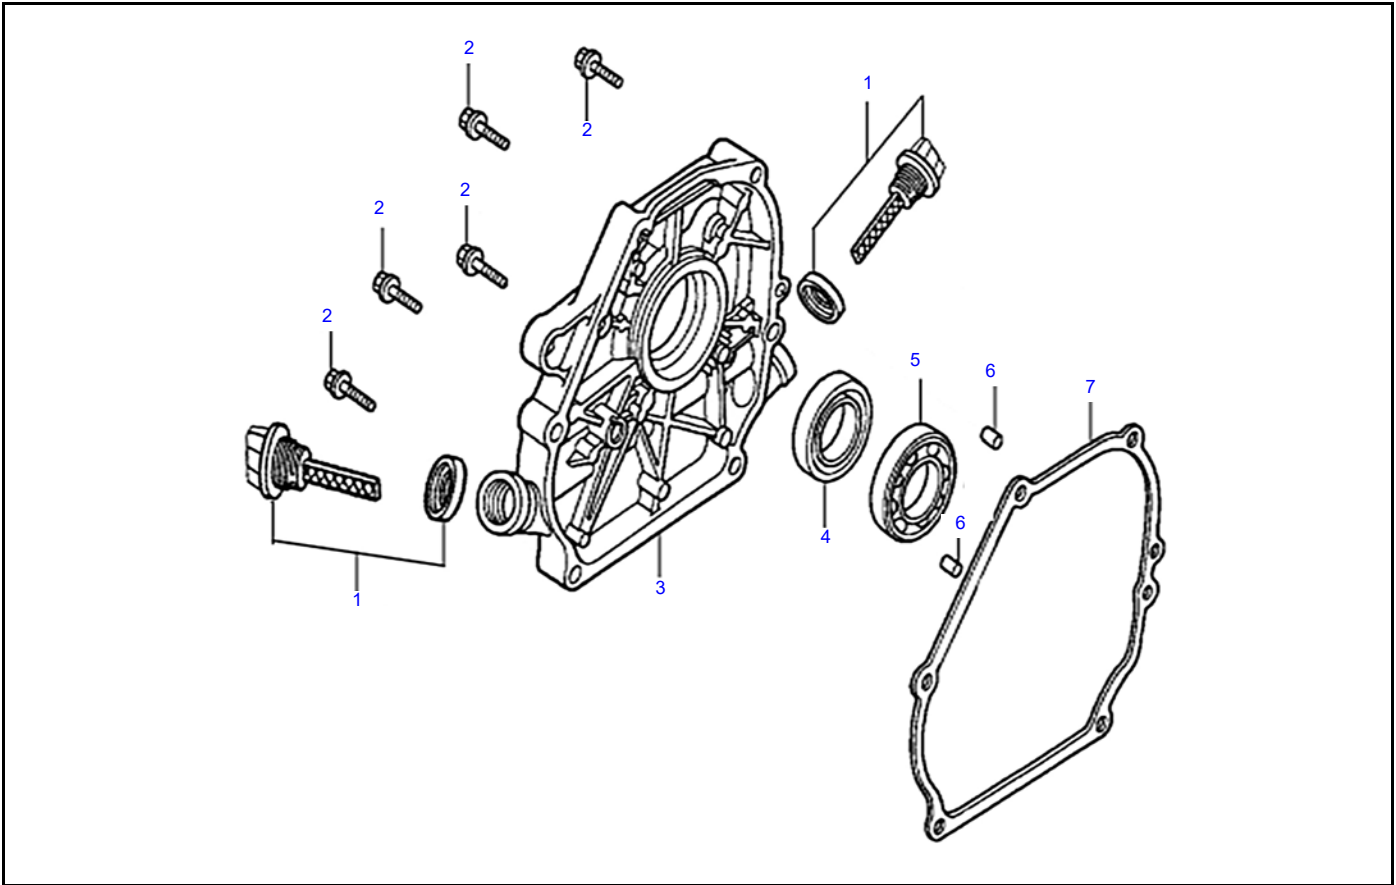

Crankcase Cover

Item	Part No.	Description	Qty.
1	0J35230110	DIPSTICK/CAP ASSY	2
2	0J35230136	BOLT FLANGE	6
3	0J88870111	COVER, CRANK CASE	1
4	0J35220166	SEAL, OIL	1
5	0J35230139	BEARING, RADIAL BALL	1
6	0J35230138	PIN, DOWL	2
7	0J88870112	GASKET, CRANK CASE CVR	1