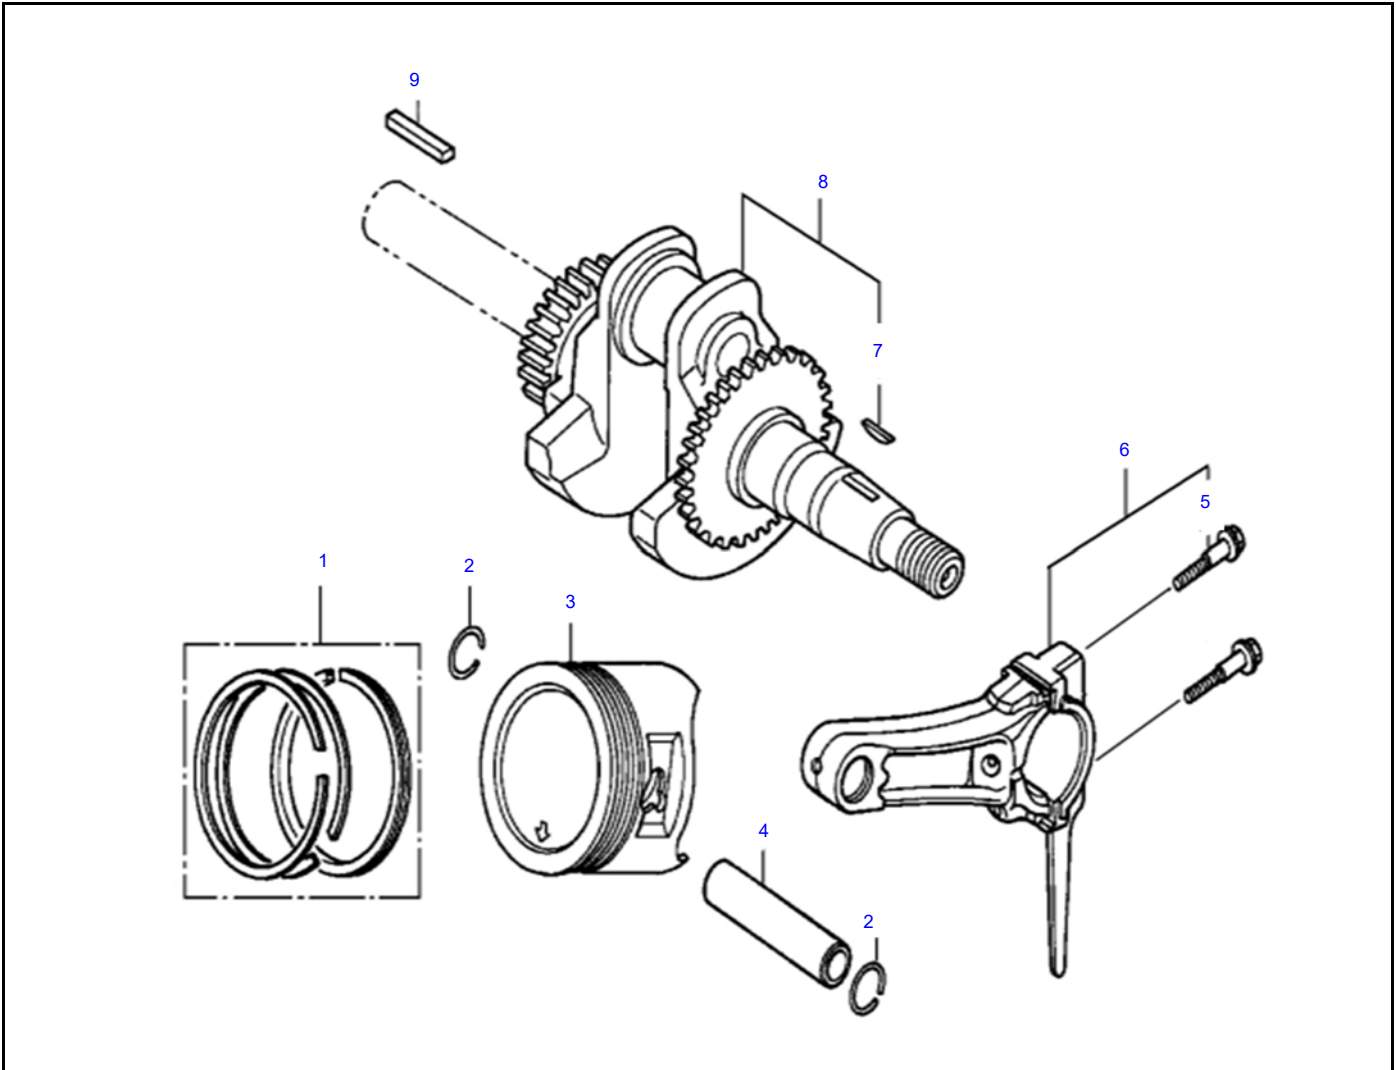

Crankshaft and Piston

Item	Part No.	Description	Qty.
1	0K10430113	RING SET	1
2	0J47870127	CIRCLIP, PISTON PIN	2
3	0K10430114	PISTON	1
4	0J47870129	PIN, PISTON	1
5	0J47870130	BOLT, CONNECTING ROD	2
6	0J47870131	ROD ASSY, CONNECTING	1
7	0G84420119	KEY, WOODRUFF	1
8	0K10430115	CRANKSHAFT COMP	1
9	0J88870117	KEY, WOODRUFF	1