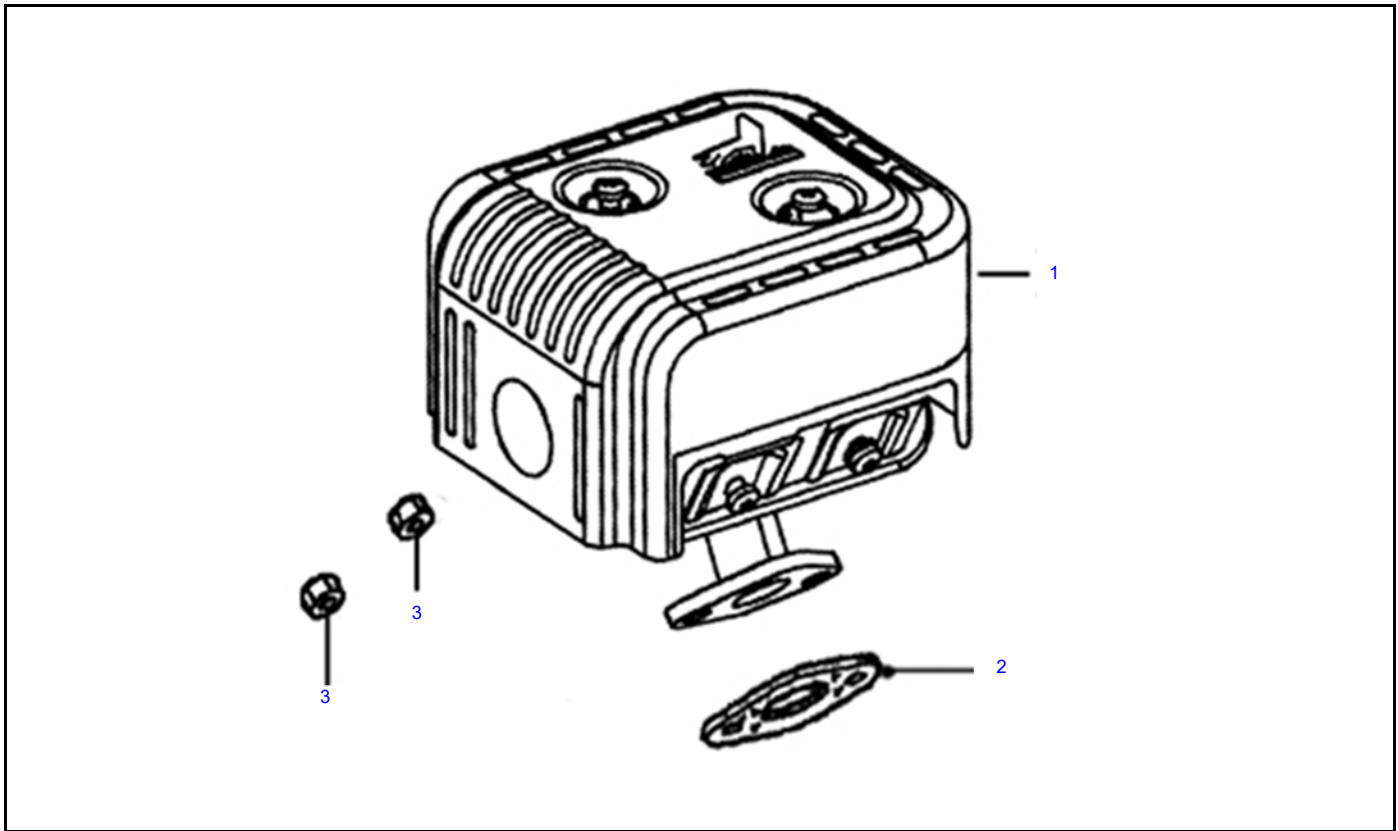

Muffler

Item	Part No.	Description	Qty.
1	0J88870126	MUFFLER ASSY	1
2	0J35220144	EXHAUST GASKET	1
3	0G84420272	NUT, FLANGE	2
NOT SHOWN	0K1851	ARRESTER, SPARK	1