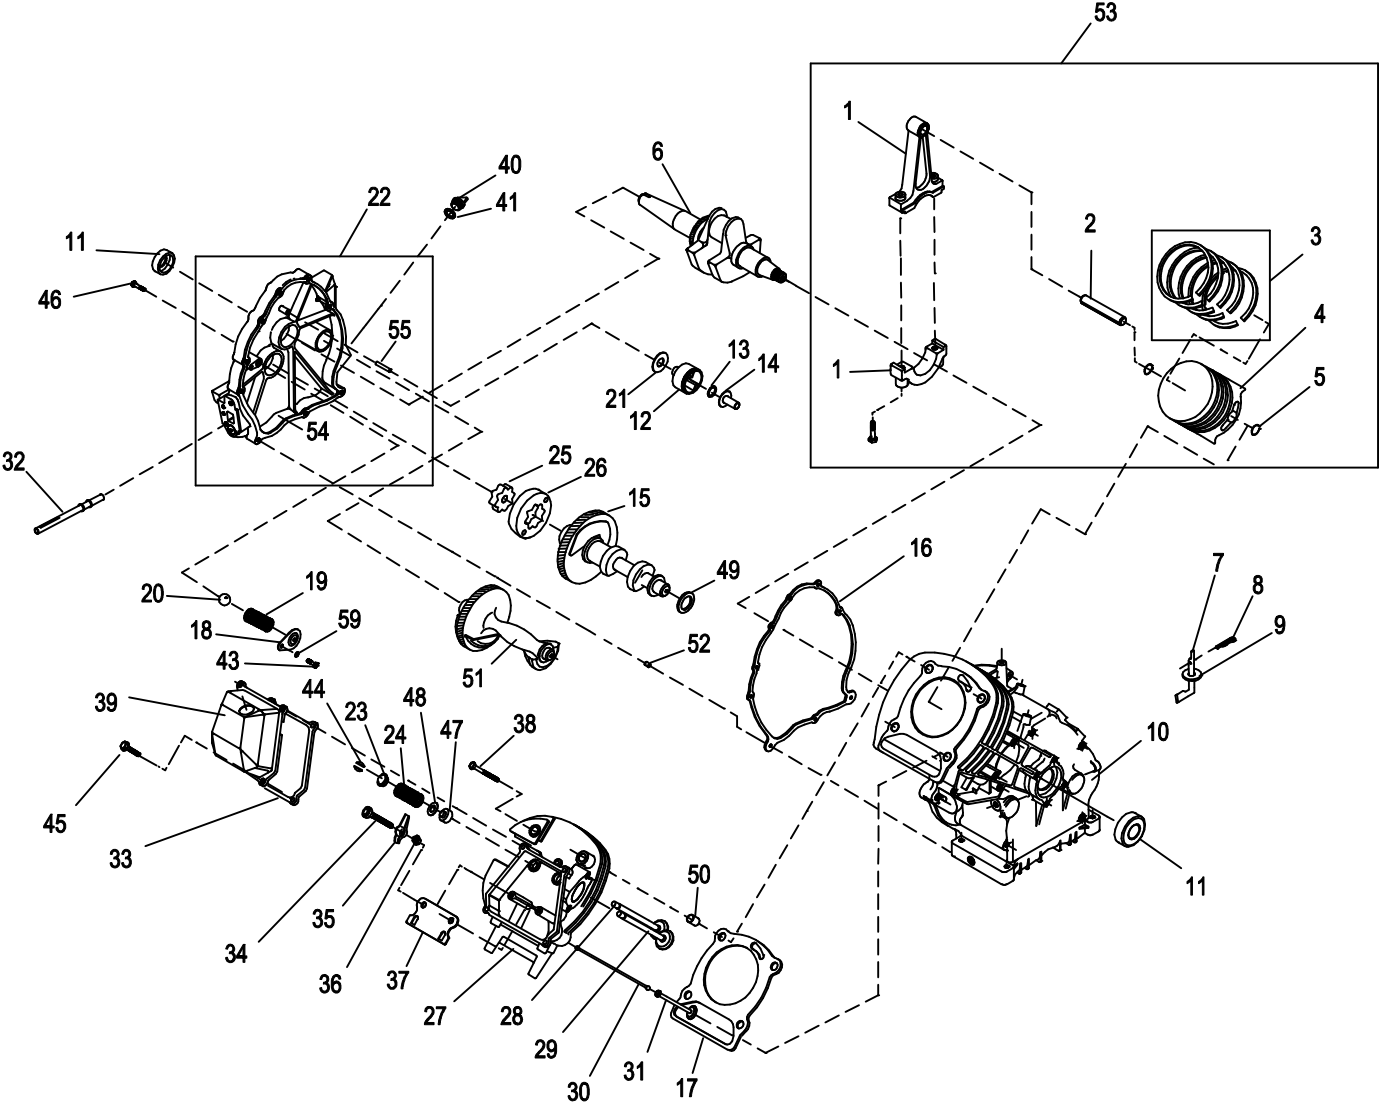

GROUP D

EXPLODED VIEW: EV, XG7000E 410cc LONGBLOCK

DRAWING #: 0K5130

GROUP D

APPLICABLE TO: 005798-1

ITEM	PART #	QTY.	DESCRIPTION
1	0E3221	1	ASSEMBLY, CONNECTING ROD
2	0E1466	1	PIN, PISTON D20
3	0G2565	1	RING SET, PISTON Ø90
4	0K0988	1	PISTON FLAT TOP 90 HSB 2013
5	071983	2	RETAINER, PISTON PIN 20
6	0A9995	1	CRANKSHAFT SAE PTO TAPER LF
7	0A7628	1	ARM, GOVERNOR RC45
8	0H9038	1	PIN COTTER "R" .059 X 1/4 X 1-1/8
9	078659	2	WASHER, GOVERNOR ARM THRUST
10	0H0165C	1	CRANKCASE, SUBASSEMBLY WITH PLUGS GH410
11	0E3812	2	SEAL, 35 I.D. CRANKSHAFT
12	0E6519	1	ASSEMBLY, GOVERNOR GEAR
13	078645	1	C-RING, GOVERNOR GEAR RETAINER
14	0A7811	1	SPOOL, GOVERNOR-MACHINE
15	0K5111	1	CAMSHAFT ASSEMBLY
16	076701	1	GASKET, CRANKCASE
17	021713B	1	GASKET, HEAD 410
18	078691	1	COVER, OIL PRESSURE RELIEF
19	0A5771	1	SPRING, OIL RELIEF 360
20	0A5776	1	BALL, DIA 11/32 PRESSURE RELIEF
21	076361	1	WASHER, THRUST GOVERNOR GEAR
22	0G4233A	1	ASSEMBLY, COVER
23	0D2274	2	RETAINER, VALVE SPRING
24	0K0733	2	VALVE SPRING
25	086026	1	GEROTOR, INNER 12 THK
26	086002	1	GEROTOR, OUTER 12 THK
27	0G6791A	1	ASSEMBLY, CYLINDER HEAD SEATS & GUIDES
28	086516	1	VALVE, EXHAUST
29	086517	1	VALVE, INTAKE
30	0D9853B	2	PUSH ROD 174.9
31	083897	2	TAPPET
32	077158	1	ASSEMBLY, SCREEN OIL PICK-UP
33	0C3150	1	GASKET, ROCKER COVER 410
34	072694	2	STUD, D20 PIVOT BALL
35	083907	2	ROCKER ARM
36	0D3998	2	NUT, JAM M8 (ROCKER ARM)
37	078694	1	PLATE, PUSH ROD GUIDE
38	021742	4	SCREW, HHFL M10-1.5 X 105
39	0D6094	1	ASSEMBLY, ROCKER COVER OHVI
40	076329A	1	PLUG, OIL FILL PLASTIC ORANGE
41	0E0057	1	O-RING 11/16 - 7/8
43	045770	1	SCREW HHC M5-0.8 X 10 C8.8
44	086515	4	KEEPER, VALVE SPRING
45	0G0919	4	SCREW HHFCS M6-1 X 12 G8.8
46	0A1442	8	SCREW, HHFC M8-1.25 X 42
47	078672	1	SEAL, VALVE STEM D7
48	089673	2	WASHER, VALVE SPRING
49	0B2104	1	WASHER, LARGE WAVE
50	078699C	2	SLEEVE, DOWEL PIN 14 DIA.
51	0E3341	1	BALANCER
52	078699B	2	SLEEVE, DOWEL PIN 12 DIA.
53	0K1633	1	ASSY PISTON FLAT TOP GT999
54	0G1843A	1	GEARCOVER, MACHINED
55	0A7627	1	SHAFT, GOVERNOR
*56	076353B	1	PLUG, 6.5 DIA.
*57	076353C	1	PLUG, 8.4 DIA.
*58	083921	1	SHAFT, BEARING TUBE
59	0G5792	1	WASHER, LOCK M5