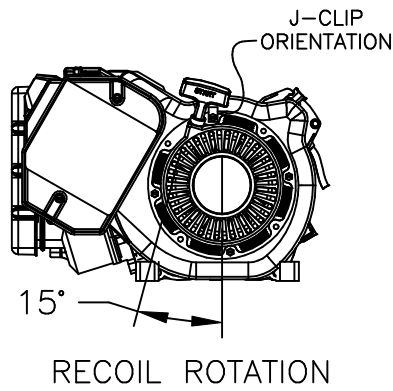

EXPLODED VIEW: EV, XG7000E 410cc LONGBLOCK

DRAWING #: 0K5130

GROUP D

APPLICABLE TO: 005798-1

ITEM	PART #	QTY.	DESCRIPTION
1	0E3221	1	ASSEMBLY, CONNECTING ROD
2	0E1466	1	PIN, PISTON D20
3	0G2565	1	RING SET, PISTON Ø90
4	0K0988	1	PISTON FLAT TOP 90 HSB 2013
5	071983	2	RETAINER, PISTON PIN 20
6	0A9995	1	CRANKSHAFT SAE PTO TAPER LF
7	0A7628	1	ARM, GOVERNOR RC45
8	0H9038	1	PIN COTTER "R" .059 X 1/4 X 1-1/8
9	078659	2	WASHER, GOVERNOR ARM THRUST
10	0H0165C	1	CRANKCASE, SUBASSEMBLY WITH PLUGS GH410
11	0E3812	2	SEAL, 35 I.D. CRANKSHAFT
12	0E6519	1	ASSEMBLY, GOVERNOR GEAR
13	078645	1	C-RING, GOVERNOR GEAR RETAINER
14	0A7811	1	SPOOL, GOVERNOR-MACHINE
15	0K5111	1	CAMSHAFT ASSEMBLY
16	076701	1	GASKET, CRANKCASE
17	021713B	1	GASKET, HEAD 410
18	078691	1	COVER, OIL PRESSURE RELIEF
19	0A5771	1	SPRING, OIL RELIEF 360
20	0A5776	1	BALL, DIA 11/32 PRESSURE RELIEF
21	076361	1	WASHER, THRUST GOVERNOR GEAR
22	0G4233A	1	ASSEMBLY, COVER
23	0D2274	2	RETAINER, VALVE SPRING
24	0K0733	2	VALVE SPRING
25	086026	1	GEROTOR, INNER 12 THK
26	086002	1	GEROTOR, OUTER 12 THK
27	0G6791A	1	ASSEMBLY, CYLINDER HEAD SEATS & GUIDES
28	086516	1	VALVE, EXHAUST
29	086517	1	VALVE, INTAKE
30	0D9853B	2	PUSH ROD 174.9
31	083897	2	TAPPET
32	077158	1	ASSEMBLY, SCREEN OIL PICK-UP
33	0C3150	1	GASKET, ROCKER COVER 410
34	072694	2	STUD, D20 PIVOT BALL
35	083907	2	ROCKER ARM
36	0D3998	2	NUT, JAM M8 (ROCKER ARM)
37	078694	1	PLATE, PUSH ROD GUIDE
38	021742	4	SCREW, HHFL M10-1.5 X 105
39	0D6094	1	ASSEMBLY, ROCKER COVER OHVI
40	076329A	1	PLUG, OIL FILL PLASTIC ORANGE
41	0E0057	1	O-RING 11/16 - 7/8
43	045770	1	SCREW HHC M5-0.8 X 10 C8.8
44	086515	4	KEEPER, VALVE SPRING
45	0G0919	4	SCREW HHFCS M6-1 X 12 G8.8
46	0A1442	8	SCREW, HHFC M8-1.25 X 42
47	078672	1	SEAL, VALVE STEM D7
48	089673	2	WASHER, VALVE SPRING
49	0B2104	1	WASHER, LARGE WAVE
50	078699C	2	SLEEVE, DOWEL PIN 14 DIA.
51	0E3341	1	BALANCER
52	078699B	2	SLEEVE, DOWEL PIN 12 DIA.
53	0K1633	1	ASSY PISTON FLAT TOP GT999
54	0G1843A	1	GEARCOVER, MACHINED
55	0A7627	1	SHAFT, GOVERNOR
*56	076353B	1	PLUG, 6.5 DIA.
*57	076353C	1	PLUG, 8.4 DIA.
*58	083921	1	SHAFT, BEARING TUBE
59	0G5792	1	WASHER, LOCK M5

* NOT SHOWN IN EV

GROUP D