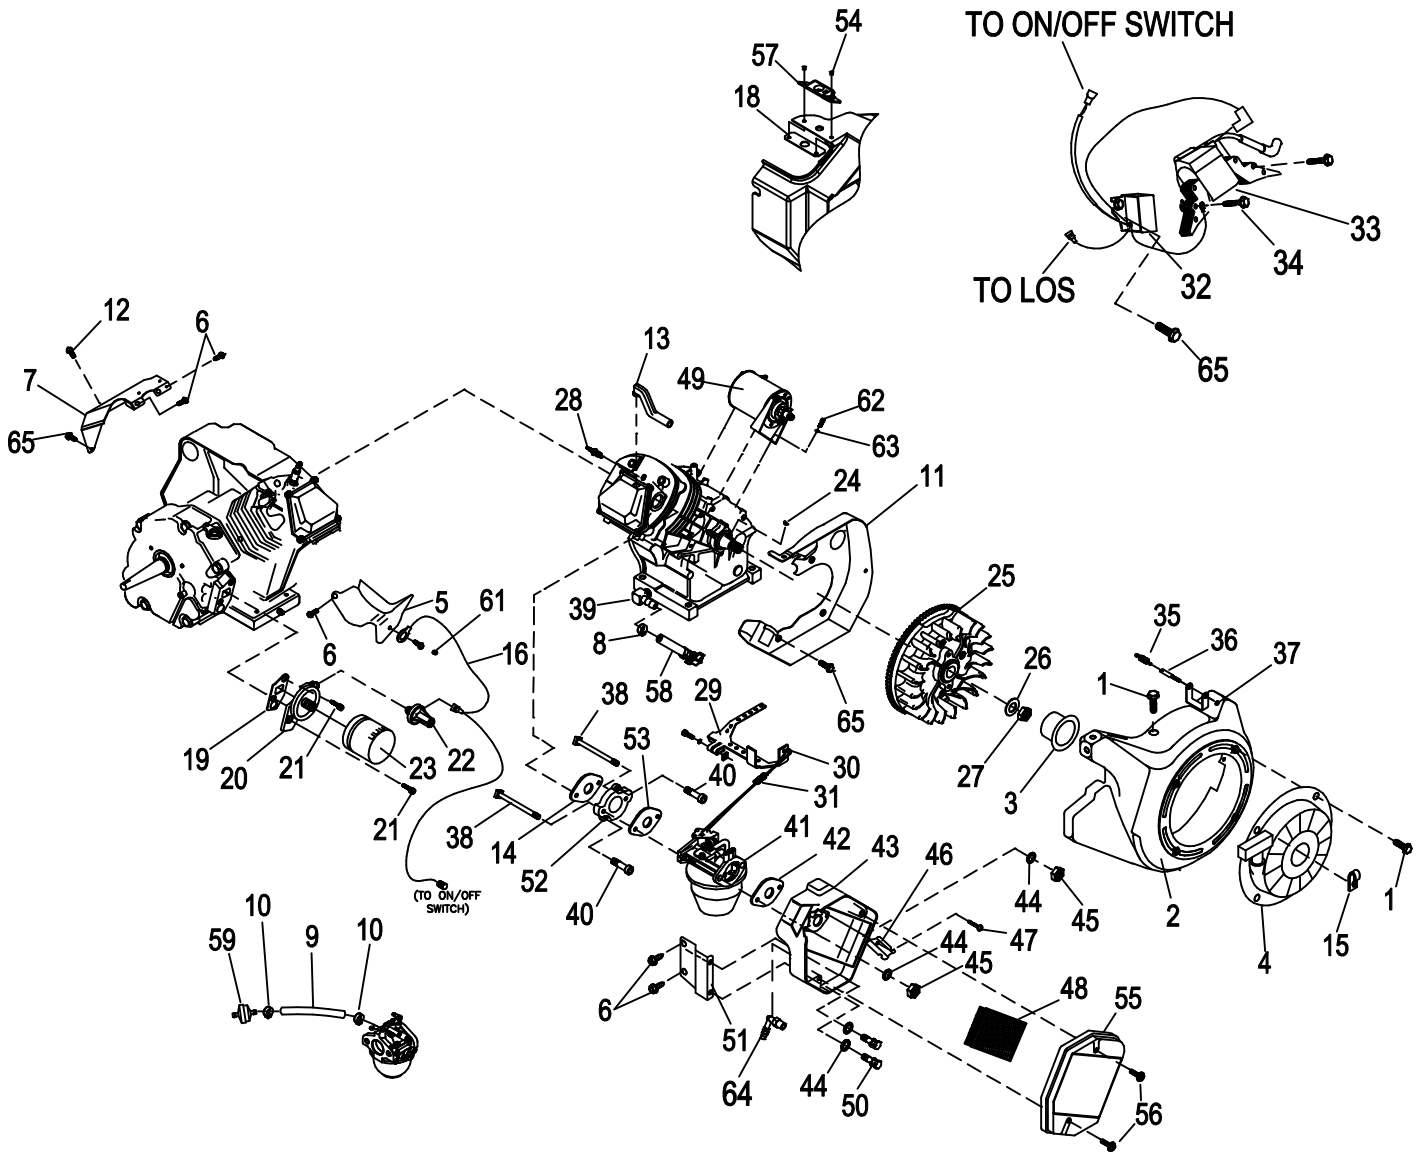

EXPLODED VIEW: EV, XG7000E 410cc LONGBLOCK

DRAWING #: 0K5130

GROUP D

APPLICABLE TO: 005798-1

ITEM	PART #	QTY.	DESCRIPTION
1	0E3221	1	ASSEMBLY, CONNECTING ROD
2	0E1466	1	PIN, PISTON D20
3	0G2565	1	RING SET, PISTON Ø90
4	0K0988	1	PISTON FLAT TOP 90 HSB 2013
5	071983	2	RETAINER, PISTON PIN 20
6	0A9995	1	CRANKSHAFT SAE PTO TAPER LF
7	0A7628	1	ARM, GOVERNOR RC45
8	0H9038	1	PIN COTTER "R" .059 X 1/4 X 1-1/8
9	078659	2	WASHER, GOVERNOR ARM THRUST
10	0H0165C	1	CRANKCASE, SUBASSEMBLY WITH PLUGS GH410
11	0E3812	2	SEAL, 35 I.D. CRANKSHAFT
12	0E6519	1	ASSEMBLY, GOVERNOR GEAR
13	078645	1	C-RING, GOVERNOR GEAR RETAINER
14	0A7811	1	SPOOL, GOVERNOR-MACHINE
15	0K5111	1	CAMSHAFT ASSEMBLY
16	076701	1	GASKET, CRANKCASE
17	021713B	1	GASKET, HEAD 410
18	078691	1	COVER, OIL PRESSURE RELIEF
19	0A5771	1	SPRING, OIL RELIEF 360
20	0A5776	1	BALL, DIA 11/32 PRESSURE RELIEF
21	076361	1	WASHER, THRUST GOVERNOR GEAR
22	0G4233A	1	ASSEMBLY, COVER
23	0D2274	2	RETAINER, VALVE SPRING
24	0K0733	2	VALVE SPRING
25	086026	1	GEROTOR, INNER 12 THK
26	086002	1	GEROTOR, OUTER 12 THK
27	0G6791A	1	ASSEMBLY, CYLINDER HEAD SEATS & GUIDES
28	086516	1	VALVE, EXHAUST
29	086517	1	VALVE, INTAKE
30	0D9853B	2	PUSH ROD 174.9
31	083897	2	TAPPET
32	077158	1	ASSEMBLY, SCREEN OIL PICK-UP
33	0C3150	1	GASKET, ROCKER COVER 410
34	072694	2	STUD, D20 PIVOT BALL
35	083907	2	ROCKER ARM
36	0D3998	2	NUT, JAM M8 (ROCKER ARM)
37	078694	1	PLATE, PUSH ROD GUIDE
38	021742	4	SCREW, HHFL M10-1.5 X 105
39	0D6094	1	ASSEMBLY, ROCKER COVER OHVI
40	076329A	1	PLUG, OIL FILL PLASTIC ORANGE
41	0E0057	1	O-RING 11/16 - 7/8
43	045770	1	SCREW HHC M5-0.8 X 10 C8.8
44	086515	4	KEEPER, VALVE SPRING
45	0G0919	4	SCREW HHFCS M6-1 X 12 G8.8
46	0A1442	8	SCREW, HHFC M8-1.25 X 42
47	078672	1	SEAL, VALVE STEM D7
48	089673	2	WASHER, VALVE SPRING
49	0B2104	1	WASHER, LARGE WAVE
50	078699C	2	SLEEVE, DOWEL PIN 14 DIA.
51	0E3341	1	BALANCER
52	078699B	2	SLEEVE, DOWEL PIN 12 DIA.
53	0K1633	1	ASSY PISTON FLAT TOP GT999
54	0G1843A	1	GEARCOVER, MACHINED
55	0A7627	1	SHAFT, GOVERNOR
*56	076353B	1	PLUG, 6.5 DIA.
*57	076353C	1	PLUG, 8.4 DIA.
*58	083921	1	SHAFT, BEARING TUBE
59	0G5792	1	WASHER, LOCK M5

* NOT SHOWN IN EV

GROUP D