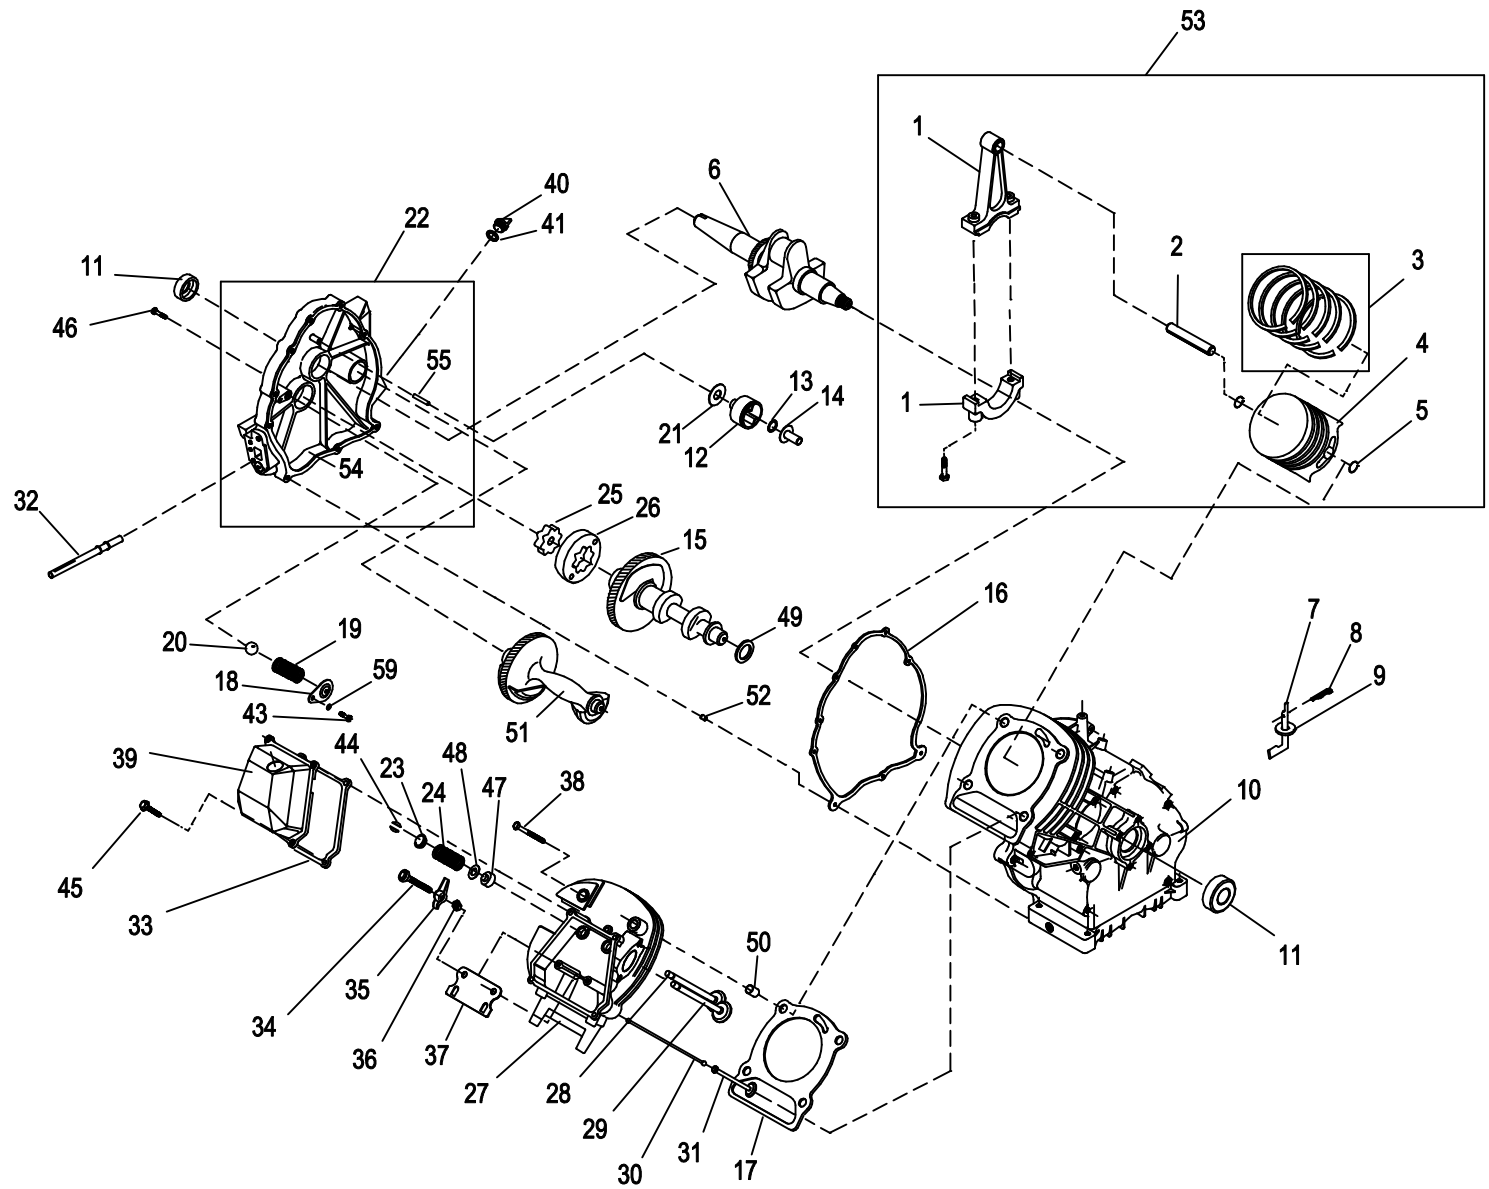

GROUP D

EXPLODED VIEW: XG410 ENGINE TRIM

DRAWING #: 0K5128

GROUP D

APPLICABLE TO: 5796-1/5797-1

ITEM	PART #	QTY.	DESCRIPTION
1	0E3221	1	ASSEMBLY, CONNECTING ROD
2	0E1466	1	PIN, PISTON D20
3	0G2565	1	RING SET, PISTON Ø90
4	0K0988	1	PISTON FLAT TOP 90 HSB 2013
5	071983	2	RETAINER, PISTON PIN 20
6	0G9809	1	ASSEMBLY, CRANKSHAFT SAE PTO TAPER LF
7	0A7628	1	ARM, GOVERNOR RC45
8	0H9038	1	PIN COTTER "R" .059 X 1/4 X 1-1/8
9	078659	2	WASHER, GOVERNOR ARM THRUST
10	0H0165C	1	CRANKCASE, SUBASSEMBLY WITH PLUGS GH410
11	0E3812	2	SEAL, 35 I.D. CRANKSHAFT
12	0E6519	1	ASSEMBLY, GOVERNOR GEAR
13	078645	1	C-RING, GOVERNOR GEAR RETAINER
14	0A7811	1	SPOOL, GOVERNOR- MACHINE
15	0K5111	1	CAMSHAFT ASSEMBLY
16	076701	1	GASKET, CRANKCASE
17	021713B	1	GASKET, HEAD 410
18	078691	1	COVER, OIL PRESSURE RELIEF
19	0A5771	1	SPRING, OIL RELIEF 360
20	0A5776	1	BALL, DIA 11/32 PRESSURE RELIEF
21	076361	1	WASHER, THRUST GOVERNOR GEAR
22	0G4233A	1	ASSEMBLY, COVER
23	0D2274	2	RETAINER, VALVE SPRING
24	0K0733	2	VALVE SPRING
25	086026	1	GEROTOR, INNER 12 THK
26	086002	1	GEROTOR, OUTER 12 THK
27	0G6791A	1	ASSEMBLY, CYLINDER HEAD SEATS & GUIDES
28	086516	1	VALVE, EXHAUST
29	086517	1	VALVE, INTAKE
30	0D9853B	2	PUSH ROD 174.9
31	083897	2	TAPPET
32	077158	1	ASSEMBLY, SCREEN OIL PICK-UP
33	0C3150	1	GASKET, ROCKER COVER 410
34	072694	2	STUD, D20 PIVOT BALL
35	083907	2	ROCKER ARM
36	0D3998	2	NUT, JAM M8 (ROCKER ARM)
37	078694	1	PLATE, PUSH ROD GUIDE
38	021742	4	SCREW, HHFL M10-1.5 X 105
39	0D6094	1	ASSEMBLY, ROCKER COVER OHV1
40	076329A	1	PLUG, OIL FILL PLASTIC ORANGE
41	0E0057	1	O-RING 11/16 - 7/8
43	045770	1	SCREW HHC M5-0.8 X 10 C8.8
44	086515	4	KEEPER, VALVE SPRING
45	0G0919	4	SCREW HHFCS M6-1 X 12 G8.8
46	0A1442	8	SCREW, HHFC M8-1.25 X 42
47	078672	1	SEAL, VALVE STEM D7
48	089673	2	WASHER, VALVE SPRING
49	0B2104	1	WASHER, LARGE WAVE
50	078699C	2	SLEEVE, DOWEL PIN 14 DIA.
51	0E3341	1	BALANCER
52	078699B	2	SLEEVE, DOWEL PIN 12 DIA.
53	0K1633	1	ASSY PISTON FLAT TOP GT999
54	0G1843A	1	GEARCOVER, MACHINED
55	0A7627	1	SHAFT, GOVERNOR
*56	076353B	1	PLUG, 6.5 DIA.
*57	076353C	1	PLUG, 8.4 DIA.
*58	083921	1	SHAFT, BEARING TUBE
59	0G5792	1	WASHER, LOCK M5