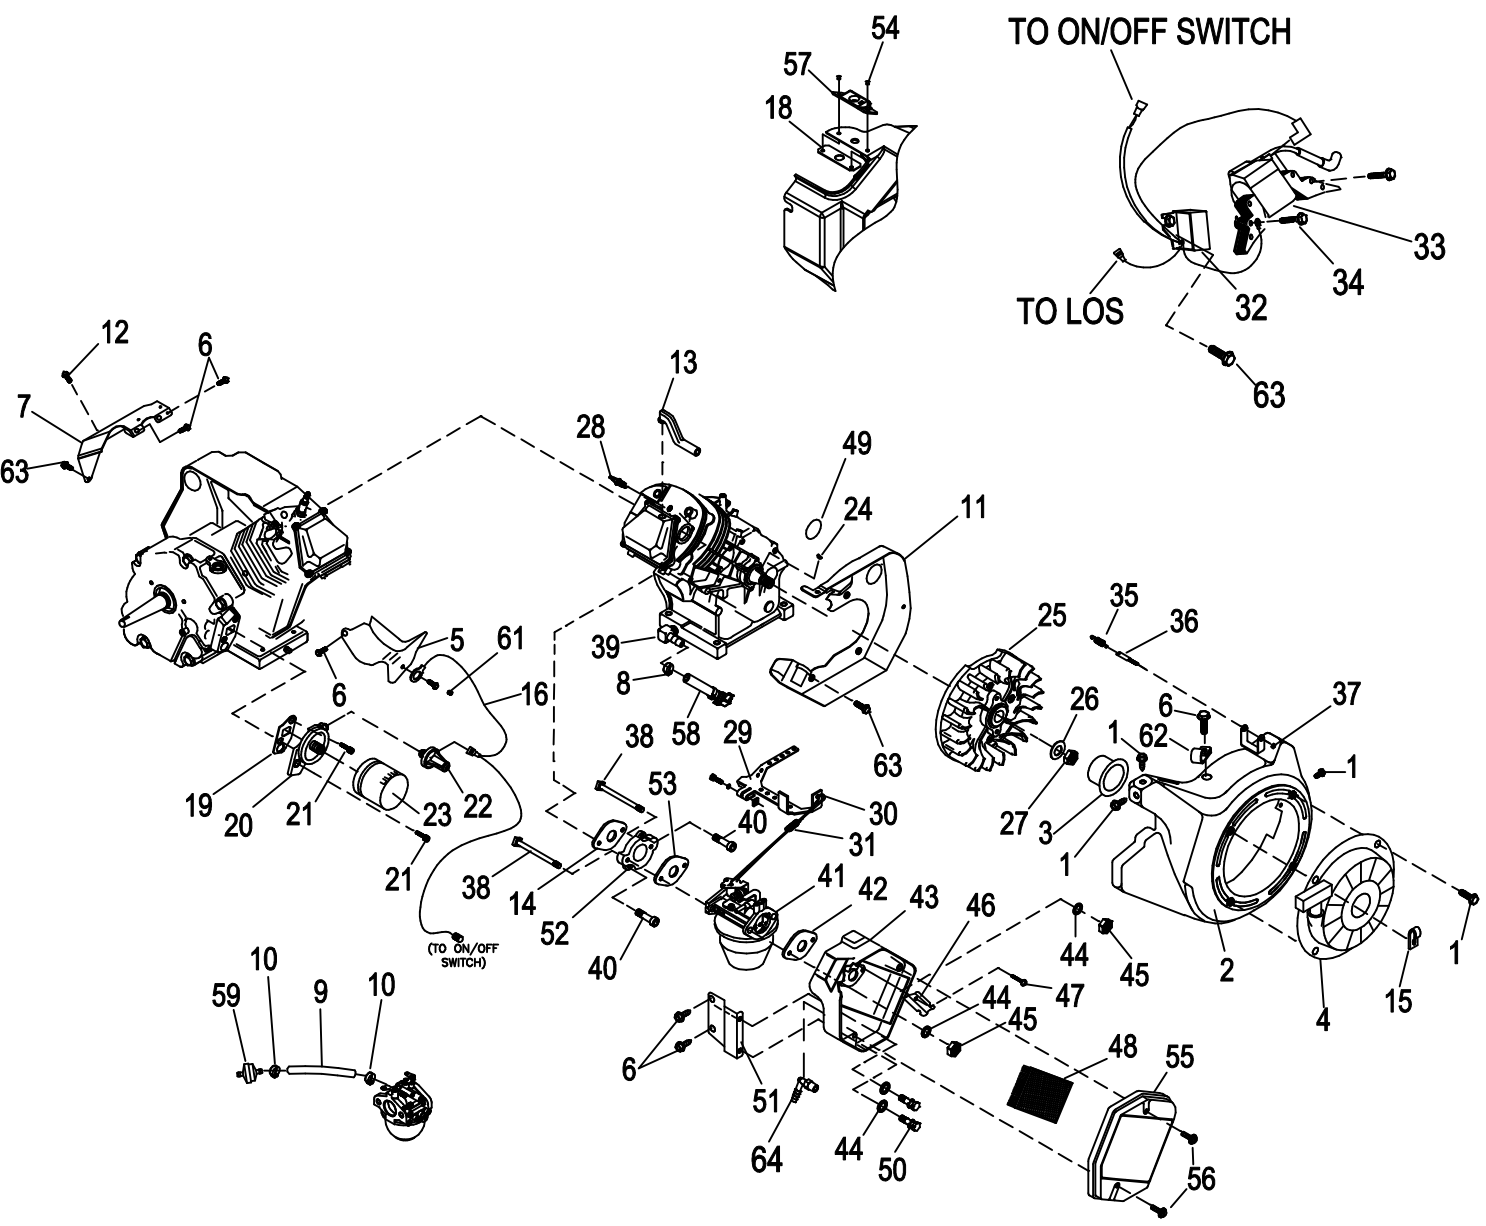

GROUP D

EXPLODED VIEW: XG410 ENGINE TRIM

DRAWING #: 0K5128

GROUP D

APPLICABLE TO:

ITEM	PART #	QTY.	DESCRIPTION
1	0C1069	8	SCREW HHTT M6-1.0 X 8 ZYC
2	0D2922	1	ASSEMBLY, BLOWER HOUSING
3	0E9521	1	PULLEY STARTER LARGE FRAME
4	0E9483	1	RECOIL STARTER LARGE FRAME
5	088434	1	WRAPPER, BOTTOM 12 HP HS
6	045756	5	SCREW HHTT M6-1.0 X 10 YELLOW CHROME
7	0C4176A	1	WRAPPER, TOP REGULAR STEEL
8	0G3662B	1	CLAMP,HOSE OETIKER STPLSS 18.5
9	0H3455A	1	FUEL HOSE, 250 MM LONG
10	048031G	2	CLAMP HOSE BAND .41
11	073116A	1	BACKPLATE
12	0G7967	1	SCREW, HHTT 5/16-18X1/2" CLEAR
13	0D7199A	1	HOSE, BREATHER GH410 ENGINES
14	091039	1	GASKET, INTAKE ADAPTER
15	082121C	1	CLIP-J, VINYL COAT
16	0H5006	1	WIRE HARNESS, 410 ENGINE SWITCH WIRING
17	0H1660	1	BARBED EL
18	0H0866	1	BACK PLATE, SUPPORT
19	086999	1	GASKET,OIL FILTER ADAPTER
20	0D5667A	1	ADAPTER, OIL FILTER
21	049821	2	SCREW, SHC M8-1.25 X 30 G12.9
22	0H1315	1	SWITCH, HOBBS OIL PRESSURE 5PSI
23	070185B	1	FILTER, OIL BLACK 75 LONG
24	082774	1	KEY, WOODRFF 4 X 19D
25	0C3347C	1	FLYWHEEL, LARGE FRAME 27 DEG
26	067198N	1	WASHER,BELV-20 X 2.2
27	067890	1	NUT HEX M20-1.5 G8 YLW CHROME- FLYWHEEL
28	0E7585	1	SPARKPLUG, CHAMPION RC14YC 0.030"
29	072734	1	ASSEMBLY,GOVERNOR LEVER 12HP
30	072735	1	ROD, GOVERNOR CONTROL
31	0C3978	1	SPRING, ANTI-LASH
32	087221G	1	OIL PRESSURE SHUTDOWN MODULE
33	0G9241T	1	ASSEMBLY, IGNITION ADV NO DIODE GH410
34	080318	2	SCREW HHFC M6-1.0 X 25 G8.8
35	073100	1	SPRING GOVERNOR 320/360/410
36	083502	1	BOLT, GOVERNOR ADJUSTMENT M5
37	082025	1	NUT, HEX LOCK M5-0.8 NYLON INSERT ZINC
38	081647	2	BOLT, CARBURETOR MOUNTING
39	043790A	1	BARBED ELBOW 90 DEG 3/8" NPT X 3/8"
40	0H8227	2	FLANGE HEAD SCREW, SHC M6-1.0 X 20 G8.8ZP
41	0G9594	1	CARBURETOR ASSEMBLY, 410HS
42	090970	1	GASKET, AIR CLEANER
43	0G5630F	1	BASE, AIR CLEANER 410 HI FLOW XP PORT
44	049811	4	WASHER, FLAT M6
45	0B2236	2	NUT, HEX LOCK M6-1.0 NYLON INSERT
46	091204	1	PLATE, SPITBACK
47	0K0784	1	SCREW HWHTF 8-18 X 0.5 HI-LOW
48	073111	1	ELEMENT, AIR FILTER
49	077704E	1	PLUG PLASTIC 1.875
50	079246	2	SCREW, HHC M6-1.0 X 16 W/ LOCK WASHER
51	090827	1	BRACKET, AIR CLEANER
52	091028	1	ADAPTER, "K"
53	089228	1	GASKET, CARBURETOR/MANIFOLD
54	0G9860	2	RIVET, 1/8"
55	073104B	1	COVER, AIR CLEANER 13GN
56	078609	2	BOLT, AIR CLEANER COVER
57	0G9688	1	BRACKET, CHOKE CABLE
58	0H8131B	1	ASSY OIL DRAIN HOSE, 6" LONG ORANGE
59	0D6313	1	FUEL FILTER
61	022717B	1	GROMMET
62	0E3200	1	C-CLIP STL/VNL .437 X .281
63	0E1552	6	SCREW HHFC M6-1.0 X 12
64	0H1660	1	BARBED EL

REVISION: J-7753-B

DATE: 2/10/14

PAGE 2 OF 2