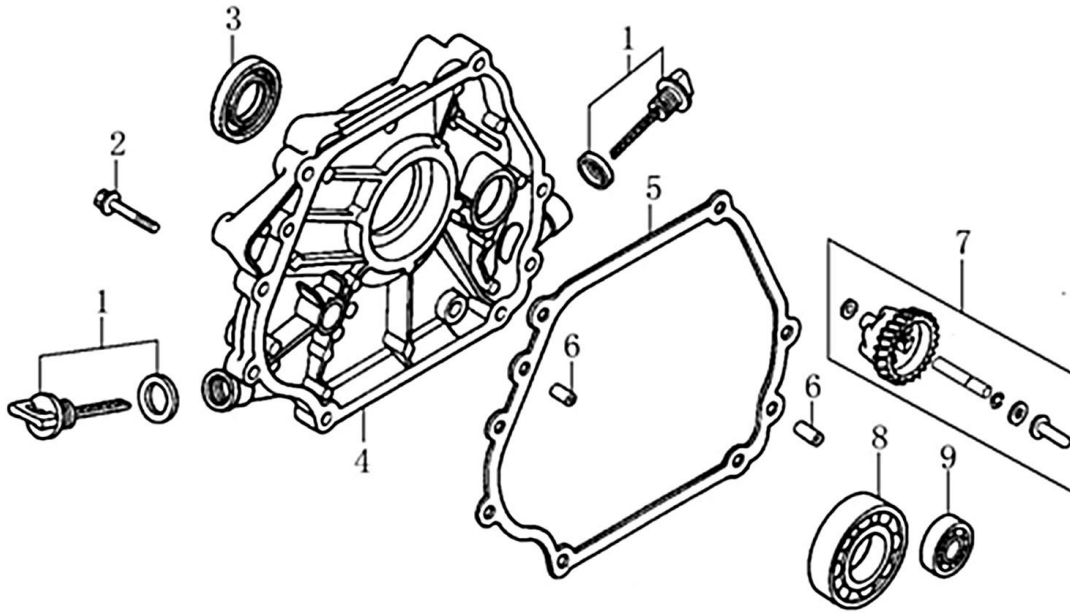

Crankcase Cover

ITEM	PART NO.	QTY.	DESCRIPTION
1	0J35250110	2	DIPSTICK W/WASHER
2	0G84420229	7	BOLT, FLANGE 8X40
3	0G84420116	1	SEAL, OIL 35x52x7
4	0K22930110	1	COVER, CRANKCASE
5	0G84420115	1	GASKET,CRANKCASE COVER
6	0G84420228	2	DOWEL PIN 8x12
7	0G84420221	1	GOVERNOR ASSY.
8	0G84420117	1	BEARING, BALL 6207
9	0G84420118	1	BEARING, BALL 6202