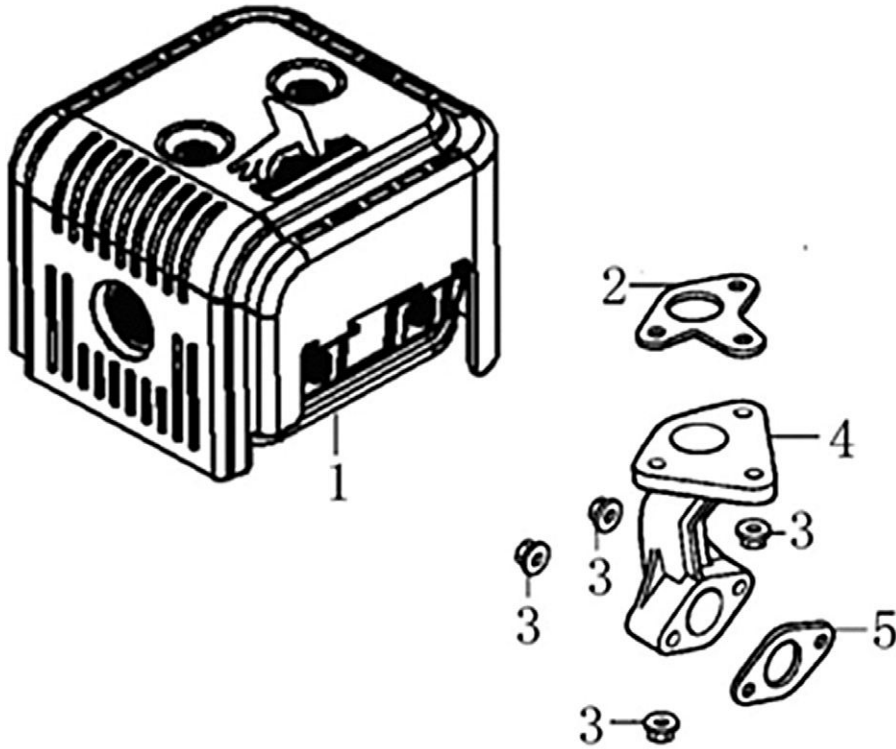

Muffler

ITEM	PART NO.	QTY.	DESCRIPTION
1	0K31330113	1	MUFFLER ASSY.
2	0K22930123	1	GASKET,EX.PIPE
3	0J35220161	5	NUT , HEX ., M8
4	0K31330114	1	MANIFOLD, EXHAUST
5	0K31330115	1	GASKET , MUFFLER