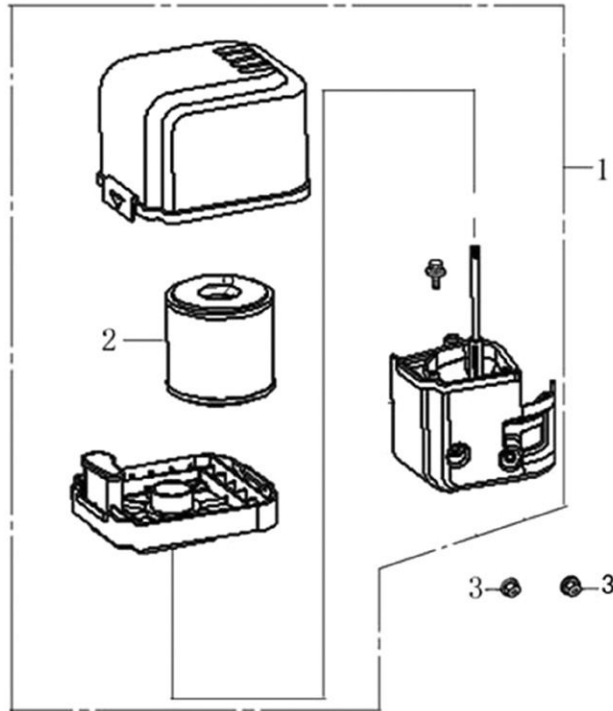

Air Cleaner

ITEM	PART NO.	QTY.	DESCRIPTION
1	0K22930119	1	AIR CLEANER ASSY
2	0K22930120	1	ELEMENT ASSY., AIR CLEANER
3	0G84420272	2	NUT, FLANGE, M6