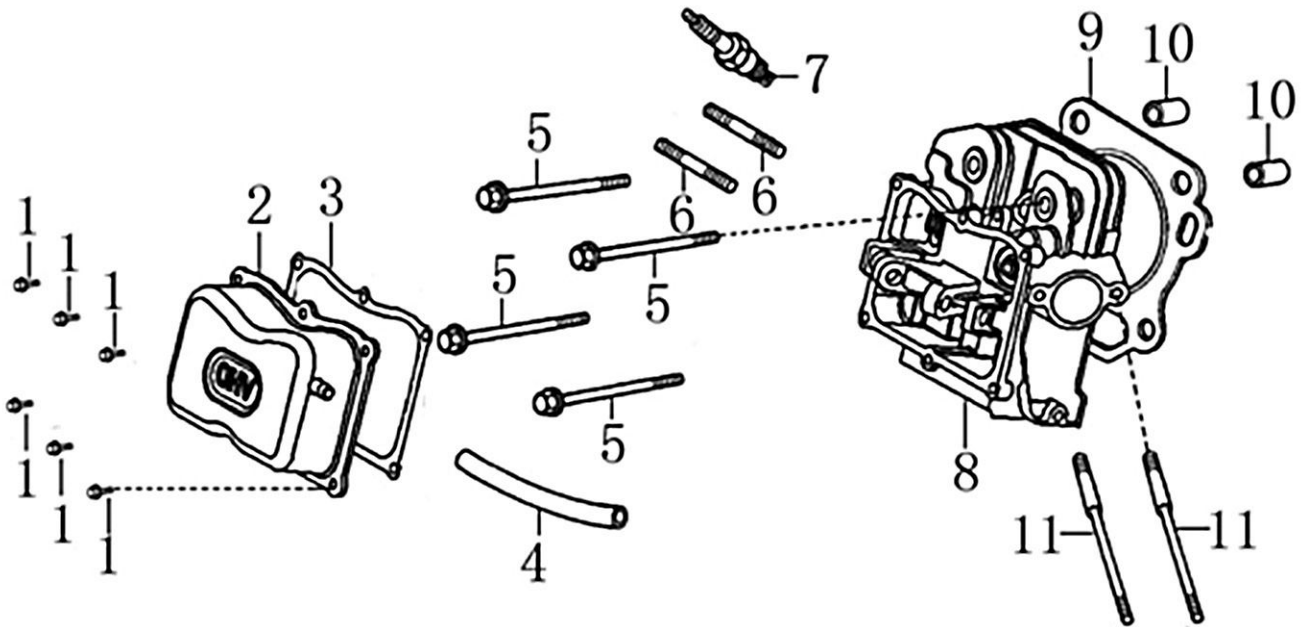

Cylinder Head

ITEM	PART NO.	QTY.	DESCRIPTION
1	0J35240147	6	BOLT, FLANGE
2	0J39340112	1	COVER, HEAD
3	0J39340113	1	GASKET, HEAD COVER
4	0K22930128	1	TUBE, BREATHER
5	0G84420211	4	BOLT, FLANGE HEAD 10x80
6	0K22930126	2	BOLT, STUD, EXHAUST
7	0J00620106	1	SPARK PLUG
8	0K31330110	1	HEAD, CYLINDER
9	0J00620107	1	GASKET, CYLINDER HEAD
10	0G84420212	2	PIN, DOWEL
11	0J35240148	2	BOLT, STUD, INTAKE

## Crankcase

ITEM	PART NO.	QTY.	DESCRIPTION
1	0G84420217	2	BOLT, FLANGE
2	0G84420105	1	SWITCH ASSY., OIL LEVEL
3	0G84420118	1	BEARING, RADIAL BALL, 6202
4	0G84420218	1	WASHER, 8*16*1.2
5	0G84420219	1	PIN, LOCK, 10MM
6	0G84420220	1	SHAFT, GOVERNOR ARM
7	0G84420108	1	SEAL, OIL 8x14x4
8	0G84420110	2	BOLT, DRAIN PLUG
9	0G84420109	2	WASHER, DRAIN PLUG, 12MM
10	0J00620104	1	CRANKCASE
11	0K22930129	1	HOLDER, STOP SWITCH
12	0K22930131	1	COVER, WIRE
13	0G84420112	1	ALERT UNIT, OIL
14	0G84420194	1	BOLT, FLANGE, 6x12
15	0G84420116	1	SEAL, OIL 35x52x7
16	0J35220160	1	BOLT, STUD, EXHAUST

## Crankshaft and Piston

ITEM	PART NO.	QTY.	DESCRIPTION
1	0J28790111	1	RING SET, PISTON
2	0G84420237	2	CLIP, PISTON PIN
3	0K22930111	1	PISTON
4	0G84420238	1	PIN, PISTON
5	0J00620113	1	CONNECTING ROD ASSY
6	0G84420236	2	BOLT, CONNECTING ROD
7	0K22930112	1	CRANKSHAFT ASSY
8	0G84420119	1	KEY, SPECIAL WOODRUFF
9	0J00620111	1	WEIGHT, BALANCER
10	0K22930117	1	KEY, CRANKSHAFT

Rocker and Camshaft

ITEM	PART NO.	QTY.	DESCRIPTION
1	0J39430124	1	ROCKER ARM ASSY.
2	0J39430125	1	ROCKER ARM ASSY.
3	0J93060101	2	SHAFT, VALVE ROCKER
4	0J39430127	2	ROD, PUSH
5	0G84420174	2	LIFTER, VALVE
6	0G84420122	2	ROTATOR, VALVE
7	0G84420239	4	KEEPER, VALVE
8	0G84420123	2	RETAINER, VALVE SPRING
9	0G84420124	2	SPRING, VALVE
10	0G84420125	1	SEAT, VALVE SPRING
11	0G84420128	1	SEAL, VALVE STEM
12	0J39430126	1	VALVE SET
13	0G8442F114	1	CAMSHAFT ASSY
14	0J93060102	2	CIRCLIP ROCKER SHAFT
15	0K22930113	1	RETAINER, ROCKER ARM SHAFT
16	0G84420194	1	BOLT, FLANGE 6×12