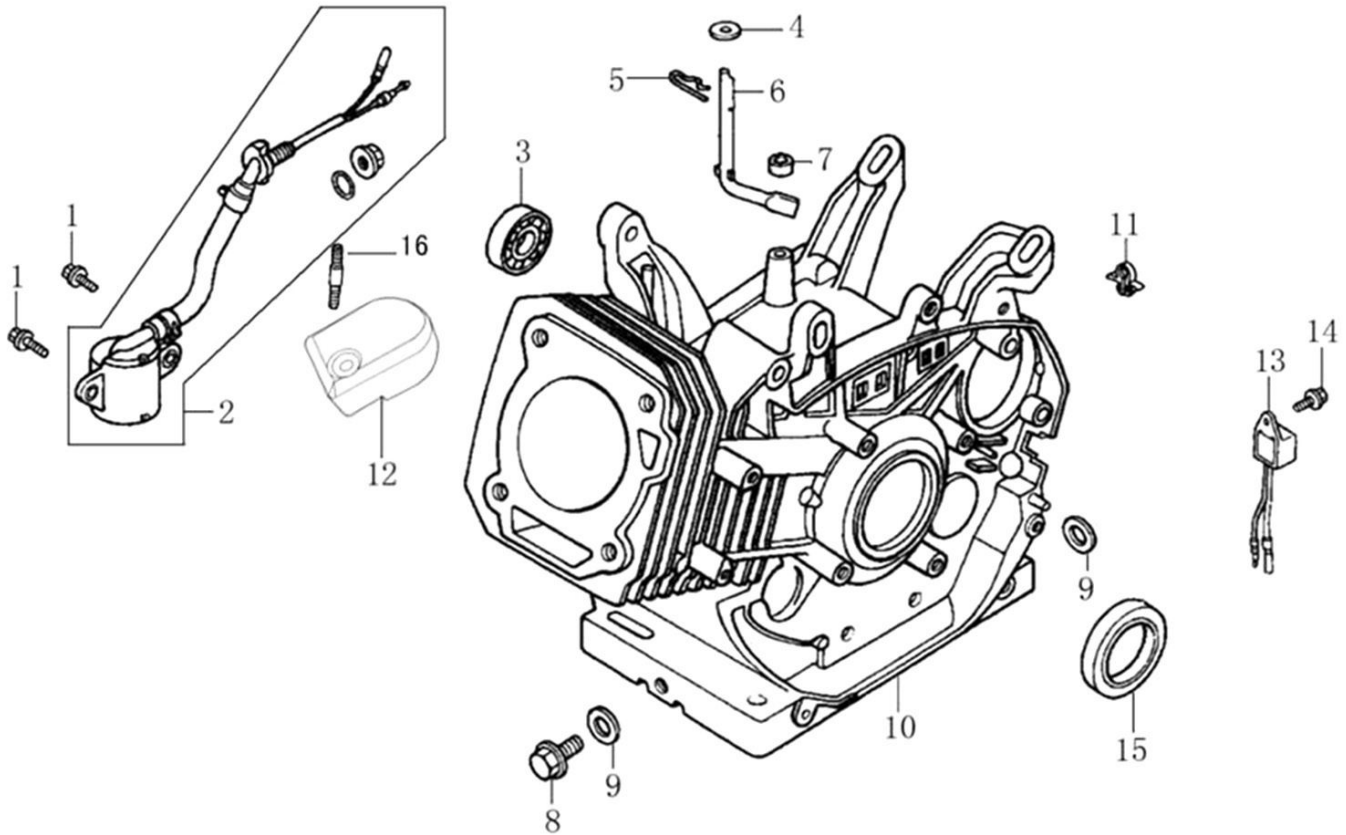

Cylinder Head

ITEM	PART NO.	QTY.	DESCRIPTION
1	0J35240147	6	BOLT, FLANGE
2	0J39340112	1	COVER, HEAD
3	0J39340113	1	GASKET, HEAD COVER
4	0K22930128	1	TUBE, BREATHER
5	0G84420211	4	BOLT, FLANGE HEAD 10x80
6	0K22930126	2	BOLT, STUD, EXHAUST
7	0J00620106	1	SPARK PLUG
8	0K31330110	1	HEAD, CYLINDER
9	0J00620107	1	GASKET, CYLINDER HEAD
10	0G84420212	2	PIN, DOWEL
11	0J35240148	2	BOLT, STUD, INTAKE

## Crankcase

ITEM	PART NO.	QTY.	DESCRIPTION
1	0G84420217	2	BOLT, FLANGE
2	0G84420105	1	SWITCH ASSY., OIL LEVEL
3	0G84420118	1	BEARING, RADIAL BALL, 6202
4	0G84420218	1	WASHER, 8*16*1.2
5	0G84420219	1	PIN, LOCK, 10MM
6	0G84420220	1	SHAFT, GOVERNOR ARM
7	0G84420108	1	SEAL, OIL 8x14x4
8	0G84420110	2	BOLT, DRAIN PLUG
9	0G84420109	2	WASHER, DRAIN PLUG, 12MM
10	0J00620104	1	CRANKCASE
11	0K22930129	1	HOLDER, STOP SWITCH
12	0K22930131	1	COVER, WIRE
13	0G84420112	1	ALERT UNIT, OIL
14	0G84420194	1	BOLT, FLANGE, 6x12
15	0G84420116	1	SEAL, OIL 35x52x7
16	0J35220160	1	BOLT, STUD, EXHAUST

## Crankshaft and Piston

ITEM	PART NO.	QTY.	DESCRIPTION
1	0J28790111	1	RING SET, PISTON
2	0G84420237	2	CLIP, PISTON PIN
3	0K22930111	1	PISTON
4	0G84420238	1	PIN, PISTON
5	0J00620113	1	CONNECTING ROD ASSY
6	0G84420236	2	BOLT, CONNECTING ROD
7	0K22930112	1	CRANKSHAFT ASSY
8	0G84420119	1	KEY, SPECIAL WOODRUFF
9	0J00620111	1	WEIGHT, BALANCER
10	0K22930117	1	KEY, CRANKSHAFT

Rocker and Camshaft

ITEM	PART NO.	QTY.	DESCRIPTION
1	0J39430124	1	ROCKER ARM ASSY.
2	0J39430125	1	ROCKER ARM ASSY.
3	0J93060101	2	SHAFT, VALVE ROCKER
4	0J39430127	2	ROD, PUSH
5	0G84420174	2	LIFTER, VALVE
6	0G84420122	2	ROTATOR, VALVE
7	0G84420239	4	KEEPER, VALVE
8	0G84420123	2	RETAINER, VALVE SPRING
9	0G84420124	2	SPRING, VALVE
10	0G84420125	1	SEAT, VALVE SPRING
11	0G84420128	1	SEAL, VALVE STEM
12	0J39430126	1	VALVE SET
13	0G8442F114	1	CAMSHAFT ASSY
14	0J93060102	2	CIRCLIP ROCKER SHAFT
15	0K22930113	1	RETAINER, ROCKER ARM SHAFT
16	0G84420194	1	BOLT, FLANGE 6×12