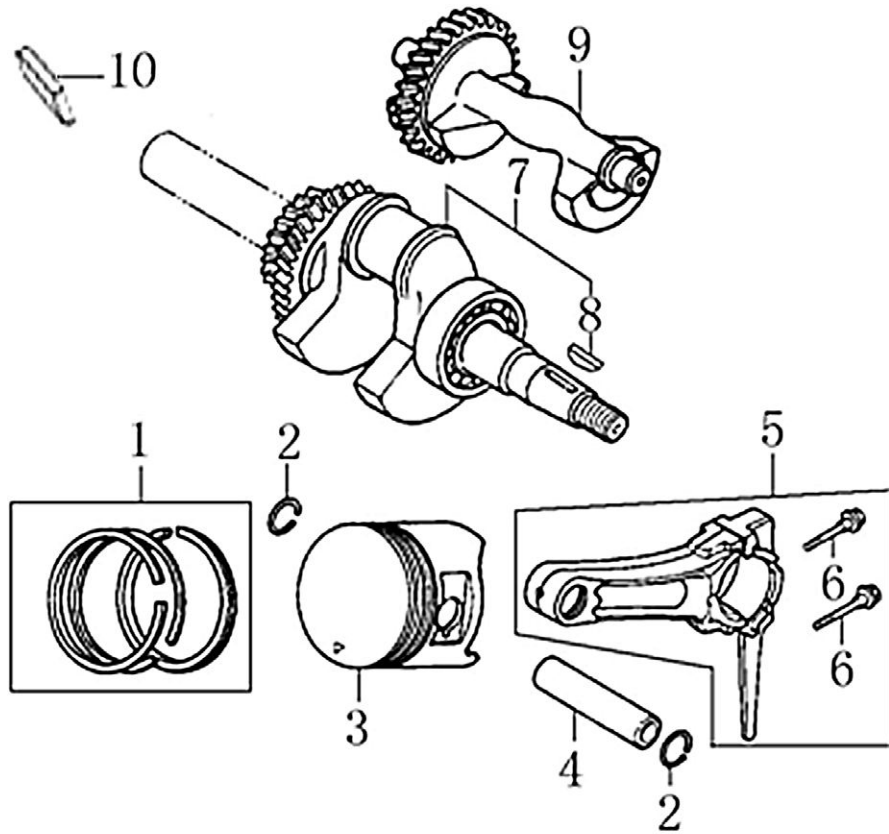

## Crankcase

ITEM	PART NO.	QTY.	DESCRIPTION
1	0G84420217	2	BOLT, FLANGE
2	0G84420105	1	SWITCH ASSY., OIL LEVEL
3	0G84420118	1	BEARING, RADIAL BALL, 6202
4	0G84420218	1	WASHER, 8*16*1.2
5	0G84420219	1	PIN, LOCK, 10MM
6	0G84420220	1	SHAFT, GOVERNOR ARM
7	0G84420108	1	SEAL, OIL 8x14x4
8	0G84420110	2	BOLT, DRAIN PLUG
9	0G84420109	2	WASHER, DRAIN PLUG, 12MM
10	0J00620104	1	CRANKCASE
11	0K22930129	1	HOLDER, STOP SWITCH
12	0K22930131	1	COVER, WIRE
13	0G84420112	1	ALERT UNIT, OIL
14	0G84420194	1	BOLT, FLANGE, 6x12
15	0G84420116	1	SEAL, OIL 35x52x7
16	0J35220160	1	BOLT, STUD, EXHAUST

Crankcase Cover

ITEM	PART NO.	QTY.	DESCRIPTION
1	0J35250110	2	DIPSTICK W/WASHER
2	0G84420229	7	BOLT, FLANGE 8X40
3	0G84420116	1	SEAL, OIL 35x52x7
4	0K22930110	1	COVER, CRANKCASE
5	0G84420115	1	GASKET,CRANKCASE COVER
6	0G84420228	2	DOWEL PIN 8x12
7	0G84420221	1	GOVERNOR ASSY.
8	0G84420117	1	BEARING, BALL 6207
9	0G84420118	1	BEARING, BALL 6202

## Crankshaft and Piston

ITEM	PART NO.	QTY.	DESCRIPTION
1	0J28790111	1	RING SET, PISTON
2	0G84420237	2	CLIP, PISTON PIN
3	0K22930111	1	PISTON
4	0G84420238	1	PIN, PISTON
5	0J00620113	1	CONNECTING ROD ASSY
6	0G84420236	2	BOLT, CONNECTING ROD
7	0K22930112	1	CRANKSHAFT ASSY
8	0G84420119	1	KEY, SPECIAL WOODRUFF
9	0J00620111	1	WEIGHT, BALANCER
10	0K22930117	1	KEY, CRANKSHAFT

Rocker and Camshaft

ITEM	PART NO.	QTY.	DESCRIPTION
1	0J39430124	1	ROCKER ARM ASSY.
2	0J39430125	1	ROCKER ARM ASSY.
3	0J93060101	2	SHAFT, VALVE ROCKER
4	0J39430127	2	ROD, PUSH
5	0G84420174	2	LIFTER, VALVE
6	0G84420122	2	ROTATOR, VALVE
7	0G84420239	4	KEEPER, VALVE
8	0G84420123	2	RETAINER, VALVE SPRING
9	0G84420124	2	SPRING, VALVE
10	0G84420125	1	SEAT, VALVE SPRING
11	0G84420128	1	SEAL, VALVE STEM
12	0J39430126	1	VALVE SET
13	0G8442F114	1	CAMSHAFT ASSY
14	0J93060102	2	CIRCLIP ROCKER SHAFT
15	0K22930113	1	RETAINER, ROCKER ARM SHAFT
16	0G84420194	1	BOLT, FLANGE 6×12