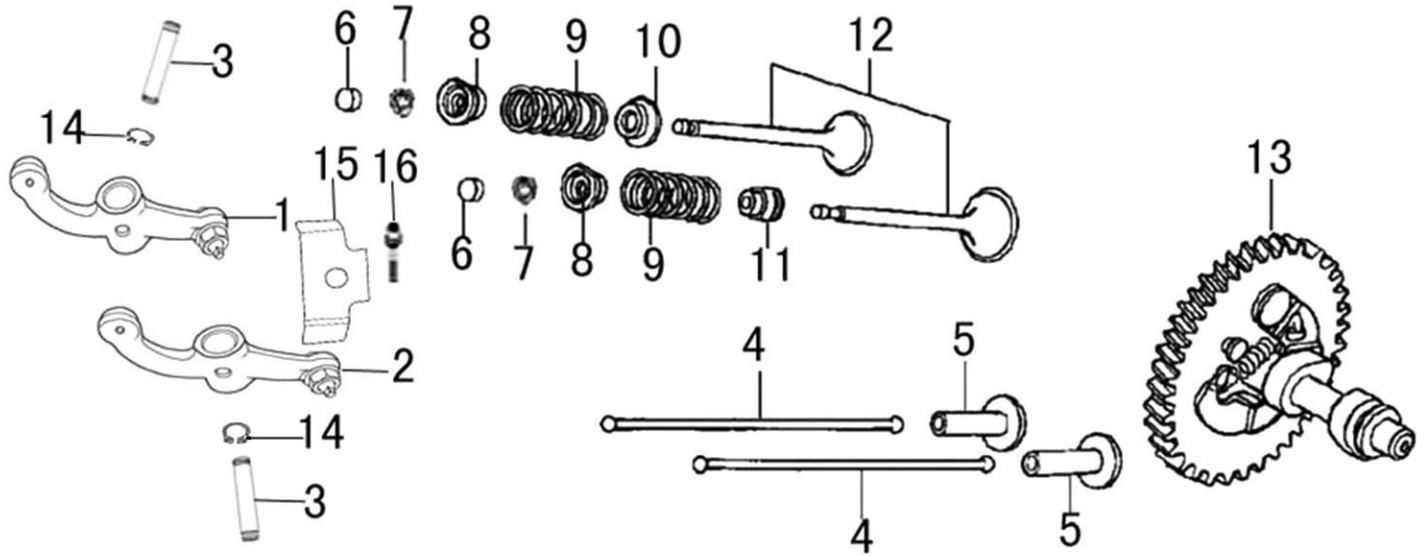

Cylinder Head

ITEM	PART NO.	QTY.	DESCRIPTION
1	0J35240147	6	BOLT, FLANGE
2	0J39340112	1	COVER, HEAD
3	0J39340113	1	GASKET, HEAD COVER
4	0K22930128	1	TUBE, BREATHER
5	0G84420211	4	BOLT, FLANGE HEAD 10x80
6	0K22930126	2	BOLT, STUD, EXHAUST
7	0J00620106	1	SPARK PLUG
8	0K31330110	1	HEAD, CYLINDER
9	0J00620107	1	GASKET, CYLINDER HEAD
10	0G84420212	2	PIN, DOWEL
11	0J35240148	2	BOLT, STUD, INTAKE

Crankcase Cover

ITEM	PART NO.	QTY.	DESCRIPTION
1	0J35250110	2	DIPSTICK W/WASHER
2	0G84420229	7	BOLT, FLANGE 8X40
3	0G84420116	1	SEAL, OIL 35x52x7
4	0K22930110	1	COVER, CRANKCASE
5	0G84420115	1	GASKET,CRANKCASE COVER
6	0G84420228	2	DOWEL PIN 8x12
7	0G84420221	1	GOVERNOR ASSY.
8	0G84420117	1	BEARING, BALL 6207
9	0G84420118	1	BEARING, BALL 6202

## Crankshaft and Piston

ITEM	PART NO.	QTY.	DESCRIPTION
1	0J28790111	1	RING SET, PISTON
2	0G84420237	2	CLIP, PISTON PIN
3	0K22930111	1	PISTON
4	0G84420238	1	PIN, PISTON
5	0J00620113	1	CONNECTING ROD ASSY
6	0G84420236	2	BOLT, CONNECTING ROD
7	0K22930112	1	CRANKSHAFT ASSY
8	0G84420119	1	KEY, SPECIAL WOODRUFF
9	0J00620111	1	WEIGHT, BALANCER
10	0K22930117	1	KEY, CRANKSHAFT

Rocker and Camshaft

ITEM	PART NO.	QTY.	DESCRIPTION
1	0J39430124	1	ROCKER ARM ASSY.
2	0J39430125	1	ROCKER ARM ASSY.
3	0J93060101	2	SHAFT, VALVE ROCKER
4	0J39430127	2	ROD, PUSH
5	0G84420174	2	LIFTER, VALVE
6	0G84420122	2	ROTATOR, VALVE
7	0G84420239	4	KEEPER, VALVE
8	0G84420123	2	RETAINER, VALVE SPRING
9	0G84420124	2	SPRING, VALVE
10	0G84420125	1	SEAT, VALVE SPRING
11	0G84420128	1	SEAL, VALVE STEM
12	0J39430126	1	VALVE SET
13	0G8442F114	1	CAMSHAFT ASSY
14	0J93060102	2	CIRCLIP ROCKER SHAFT
15	0K22930113	1	RETAINER, ROCKER ARM SHAFT
16	0G84420194	1	BOLT, FLANGE 6×12