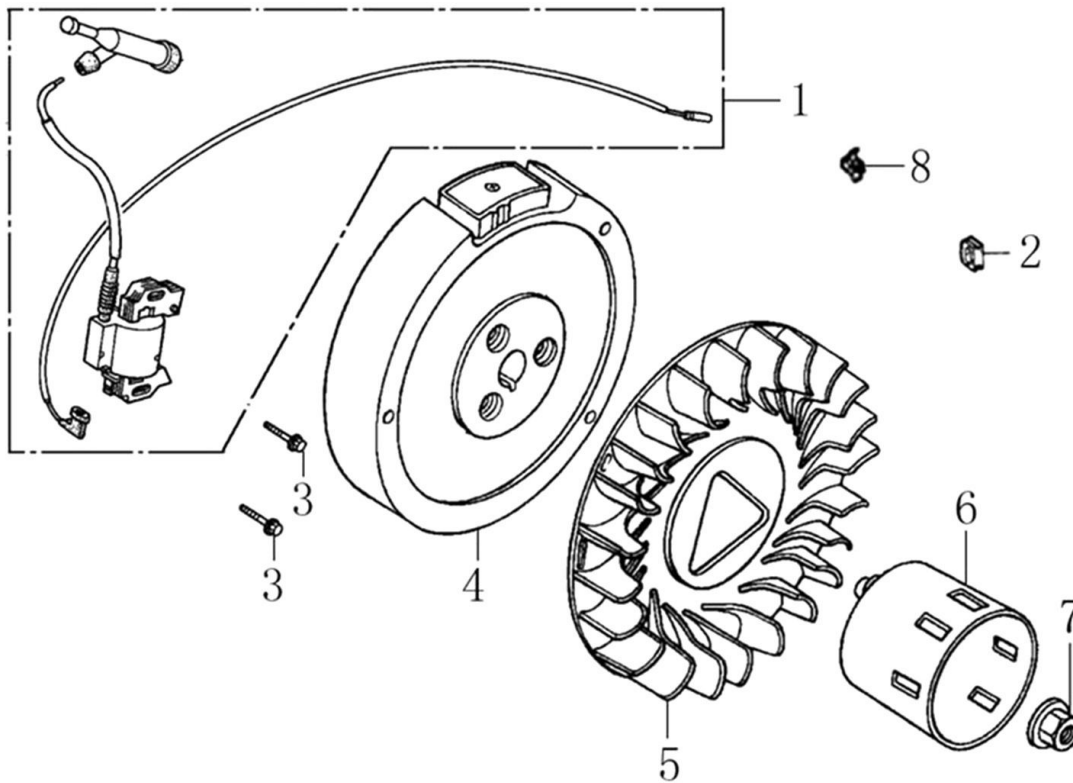

420cc ENGINE

Flywheel and Ignition

ITEM	PART NO.	QTY.	DESCRIPTION
1	0G84420150	1	COIL ASSY., IGNITION
2	0G84420267	1	GROMMET, CORD
3	0G84420268	2	BOLT, FLANGE, M6X25
4	0J25910111	1	FLYWHEEL
5	0G84420147	1	FAN, COOLING
6	0G84420148	1	PULLEY, STARTER
7	0G84420149	1	NUT, SPECIAL, 16MM
8	0J35220172	1	HOLDER, STOP SWITCH