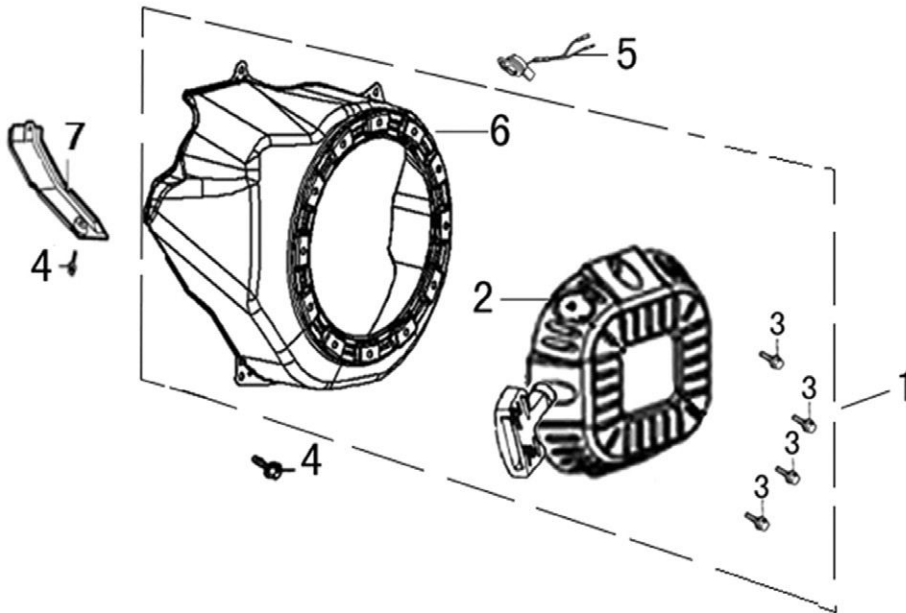

420cc ENGINE

Starter

ITEM	PART NO.	QTY.	DESCRIPTION
1	0K31330111	1	RECOIL STARTER, W/HSNG
2	0K31330112	1	STARTER ASSY.
3	0G84420241	4	BOLT, FLANGE 6x8
4	0G84420194	5	BOLT, FLANGE 6x12
5	0G9911	1	SWITCH ASSY., ENGINE STOP
6	0K22930115	1	HOUSING, FAN BLOWER
7	0J39340117	1	SHROUD