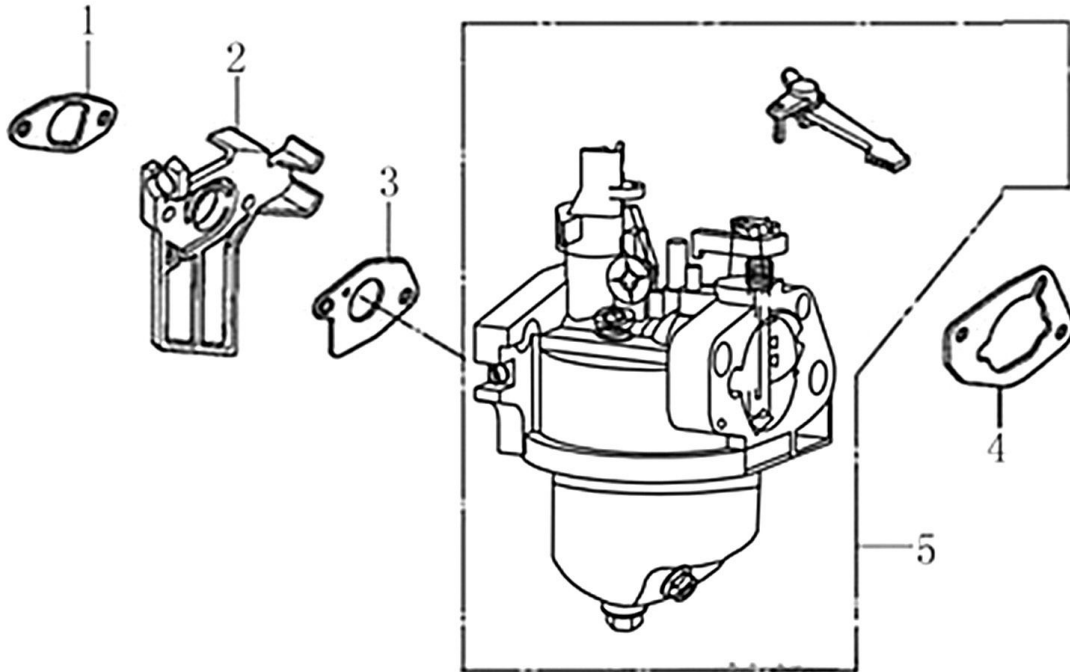

Carburetor

ITEM	PART NO.	QTY.	DESCRIPTION
1	0G84420144	1	GASKET, CARBURETOR
2	0J25910112	1	INSULATOR,CARBURETOR
3	0G9916	1	GASKET, INSULATOR
4	0G84420156	1	GASKET, AIR CLEANER
5	0K22930116	1	CARBURETOR