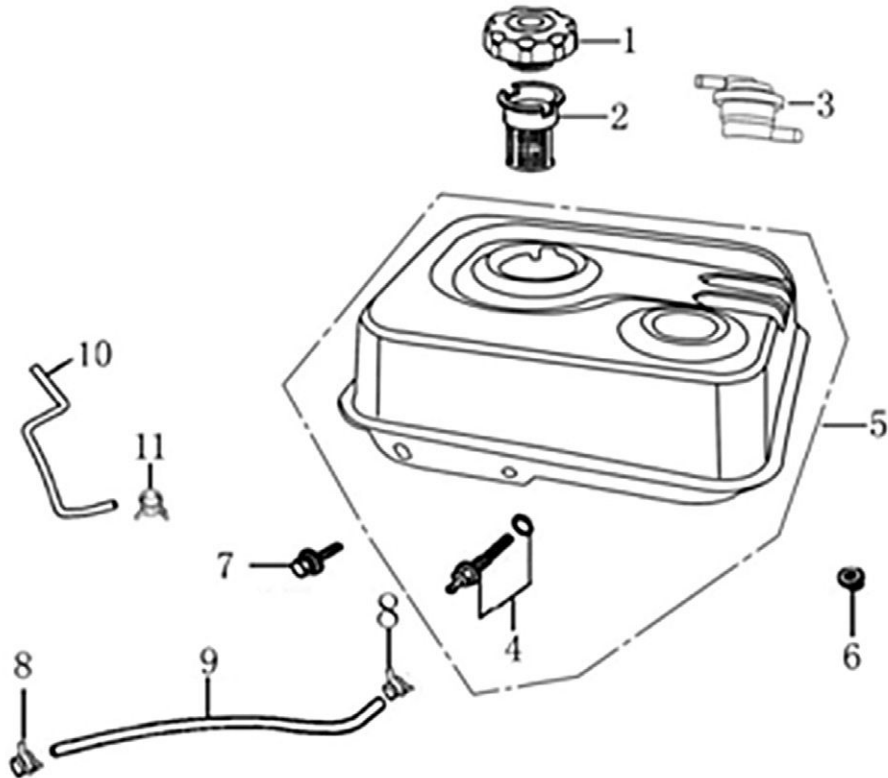

420cc ENGINE

Fuel Tank

ITEM	PART NO.	QTY.	DESCRIPTION
1	0J88870127	1	CAP COMP ., FUEL FILLER
2	0J35220133	1	FILTER , FUEL
3	0J88870128	1	VALVE, ROLL OVER
4	0J35220132	1	JOINT ASSY., FUEL TANK
5	0K31330116	1	TANK, FUEL W/JOINT ASSY.
6	0K22930127	2	NUT, FLANGE
7	0G84420201	2	BOLT, FLANGE, 8x25
8	0J88870130	2	CLAMP
9	0K31330117	1	HOSE, FUEL
10	0K22930124	1	HOSE, ROV TO A/C
11	0J88870132	1	CLAMP