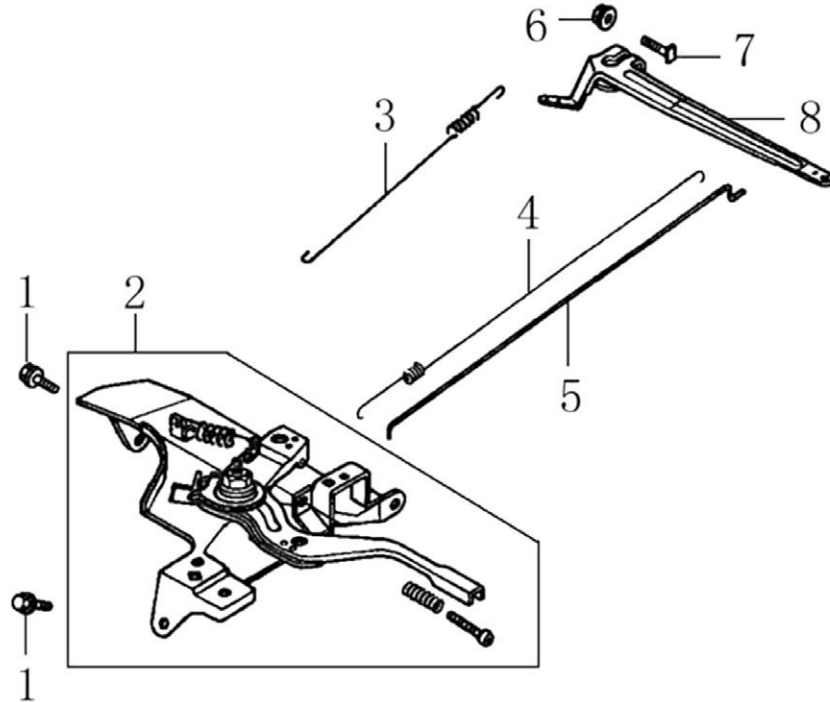

Rocker and Camshaft

ITEM	PART NO.	QTY.	DESCRIPTION
1	0J39430124	1	ROCKER ARM ASSY.
2	0J39430125	1	ROCKER ARM ASSY.
3	0J93060101	2	SHAFT, VALVE ROCKER
4	0J39430127	2	ROD, PUSH
5	0G84420174	2	LIFTER, VALVE
6	0G84420122	2	ROTATOR, VALVE
7	0G84420239	4	KEEPER, VALVE
8	0G84420123	2	RETAINER, VALVE SPRING
9	0G84420124	2	SPRING, VALVE
10	0G84420125	1	SEAT, VALVE SPRING
11	0G84420128	1	SEAL, VALVE STEM
12	0J39430126	1	VALVE SET
13	0G8442F114	1	CAMSHAFT ASSY
14	0J93060102	2	CIRCLIP ROCKER SHAFT
15	0K22930113	1	RETAINER, ROCKER ARM SHAFT
16	0G84420194	1	BOLT, FLANGE 6×12

## Flywheel and Ignition

ITEM	PART NO.	QTY.	DESCRIPTION
1	0G84420150	1	COIL ASSY., IGNITION
2	0G84420267	1	GROMMET, CORD
3	0G84420268	2	BOLT, FLANGE, M6X25
4	0J25910111	1	FLYWHEEL
5	0G84420147	1	FAN, COOLING
6	0G84420148	1	PULLEY, STARTER
7	0G84420149	1	NUT, SPECIAL, 16MM
8	0J35220172	1	HOLDER, STOP SWITCH

Control

ITEM	PART NO.	QTY.	DESCRIPTION
1	0G84420194	2	NUT, FLANGE M6
2	0K22930118	1	CONTROL ASSY.
3	0G9917	1	SPRING , CABLE RETURN
4	0J39430132	1	SPRING, THROTTLE RETURN
5	0J39430133	1	ROD, GOVERNOR
6	0G84420272	1	NUT, FLANGE M6
7	0G84420197	1	BOLT, QUADRATE HEAD
8	0G84420198	1	ARM, GOVERNOR