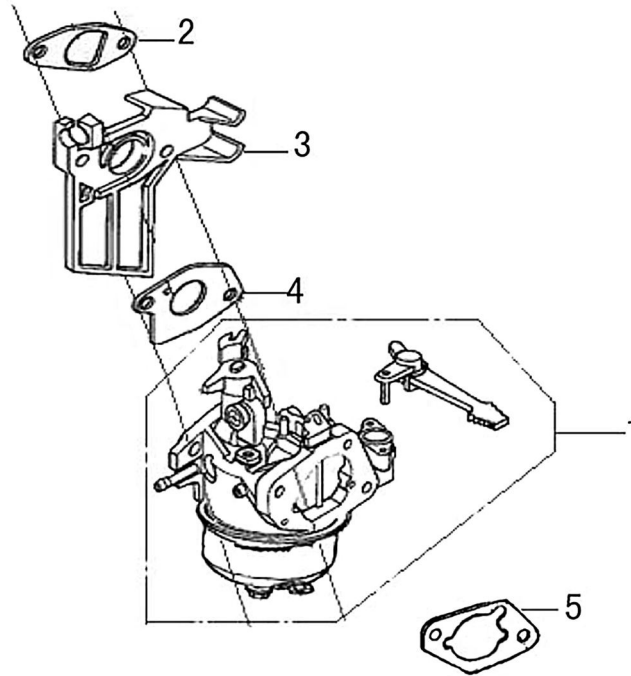

212cc ENGINE

Crankshaft and Piston

ITEM	PART NO.	QTY.	DESCRIPTION
1	OK10430113	1	RING SET
2	OJ47870127	2	CLIP, PISTON PIN
3	OK10430114	1	PISTON
4	OJ47870129	1	PIN, PISTON
5	OJ47870130	2	BOLT, CONNECTING ROD
6	OJ47870131	1	ROD ASSY., CONNECTING
7	OG84420119	1	KEY
8	OK10430115	1	CRANKSHAFT COMP
9	OJ88870117	1	KEY
10	029333A	1	ZIP TIE

Rocker and Camshaft

ITEM	PART NO.	QTY.	DESCRIPTION
1	0J88870120	2	ARM COMP.
2	0J88870119	2	VALVE ROCKER SHAFT
3	0J88870121	2	ROD, PUSH
4	0J35220122	2	LIFTER VALVE
5	0J35230114	2	ROTATOR, VALVE
6	0J35220118	2	RETAINER, VALVE SPRING
7	0J35220117	2	SPRING, VALVE
8	0J35220119	1	SEAL, GUIDE
9	0J35230140	1	VALVE COMP.
10	0J47870133	1	CAMSHAFT ASSY.
11	0K10430117	4	SPLIT WASHER

Shrouds

ITEM	PART NO.	QTY.	DESCRIPTION
1	0G84420241	2	BOLT, FLANGE 6x8
2	0J47870113	1	SHROUD COMP
3	0J35220125	1	PLATE, SIDE
4	0J35220156	1	BOLT, FLANGE , 6x20
5	0J35220160	1	BOLT, STUD

Carburetor

ITEM	PART NO.	QTY.	DESCRIPTION
1	0K10460114	1	CARBURETOR
2	0J35220128	1	GASKET, INSULATOR
3	0J35220130	1	INSULATOR, CARBURETOR
4	0J35220127	1	GASKET, CARBURETOR
5	0J35220129	1	GASKET, AIR CLEANER

212cc ENGINE

Control

ITEM	PART NO.	QTY.	DESCRIPTION
1	0K10460115	1	CONTROL ASSY.
2	0J35220157	2	BOLT, FLANGE
3	0K10460116	1	SPRING, GOVERNOR
4	0J35220137	1	SPRING, THROTTLE RETURN
5	0H95590116	1	ROD, GOVERNOR
6	0G84420197	1	BOLT, GOVERNOR ARM M6x21
7	0G84420196	1	NUT, FLANGE
8	0J35220138	1	ARM, GOVERNOR
9	0K10460117	1	CABLE, THROTTLE
10	0K0443	1	CABLE, CHOKE