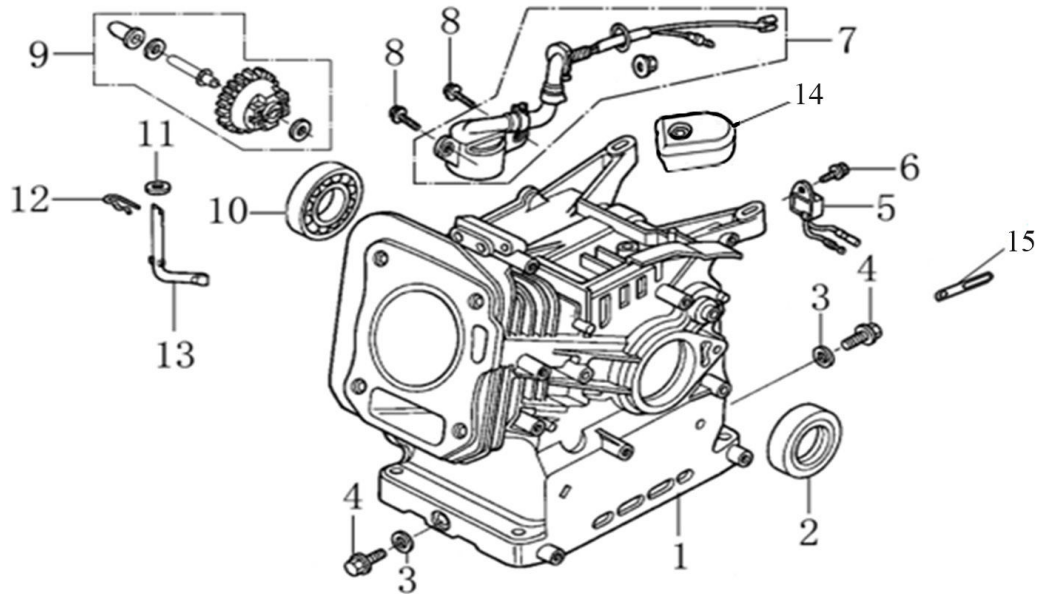

Cylinder Head

ITEM	PART NO.	QTY.	DESCRIPTION
1	0J88870101	1	HEAD, CYLINDER
2	0J35220159	2	BOLT, STUD, IN.
3	0J35220165	2	PIN, DOWEL
4	0K10430110	1	GASKET, CYLINDER
5	0G84420210	2	BOLT, STUD, EX.
6	0J00620106	1	PLUG, SPARK
7	0J35220158	4	BOLT, FLANGE, 8x60
8	0J88870103	1	GASKET, HEAD COVER
9	0J88870104	1	COVER, HEAD
10	0G84420217	4	BOLT, FLANGE , 6x14
11	0J88870105	1	TUBE, BREATHER
12	0J88870107	1	GASKET, BREATHER CHAMBER
13	0J88870106	1	CAP, BREATHER CHAMBER
14	0J88870108	1	OIL STRAINER
NOT SHOWN	0K104600SM	1	212CC GASOLINE ENG (G19) SM KIT

212cc ENGINE

Crankcase

ITEM	PART NO.	QTY.	DESCRIPTION
1	0K10430111	1	CRANK CASE
2	0J35220166	1	OIL SEAL 25x41.25x6
3	0J35220164	2	WASHER, DRAIN PLUG
4	0J35220111	2	BOLT, DRAIN PLUG
5	0G84420112	1	ALART UNIT, OIL
6	0J35220157	1	BOLT, FLANGE , 6x10
7	0J35220154	1	OIL LEVEL SWITCH
8	0G84420217	2	BOLT, FLANGE , 6*14
9	0J88870110	1	GOVERNOR GEAR ASSY.
10	0J35230139	1	BEARING, RADIAL BALL
11	0J47870118	1	WASHER, PLAIN
12	0G84420219	1	PIN, LOCK
13	0J47870119	1	SHAFT, GOVERNOR ARM
14	0J88870133	1	COVER, WIRE
15	0K10460111	1	CABLE CLEAT

Crankcase Cover

ITEM	PART NO.	QTY.	DESCRIPTION
1	0J35230110	2	GAUGE ASSY., OIL LEVEL
2	0J35230136	6	BOLT, FLANGE
3	0J88870111	1	CASE COVER
4	0J35220166	1	OIL SEAL 25x41.25x6
5	0J35230139	1	BEARING, RADIAL BALL
6	0J35230138	2	PIN, DOWEL
7	0J88870112	1	GASKET, CASE COVER

Rocker and Camshaft

ITEM	PART NO.	QTY.	DESCRIPTION
1	0J88870120	2	ARM COMP.
2	0J88870119	2	VALVE ROCKER SHAFT
3	0J88870121	2	ROD, PUSH
4	0J35220122	2	LIFTER VALVE
5	0J35230114	2	ROTATOR, VALVE
6	0J35220118	2	RETAINER, VALVE SPRING
7	0J35220117	2	SPRING, VALVE
8	0J35220119	1	SEAL, GUIDE
9	0J35230140	1	VALVE COMP.
10	0J47870133	1	CAMSHAFT ASSY.
11	0K10430117	4	SPLIT WASHER