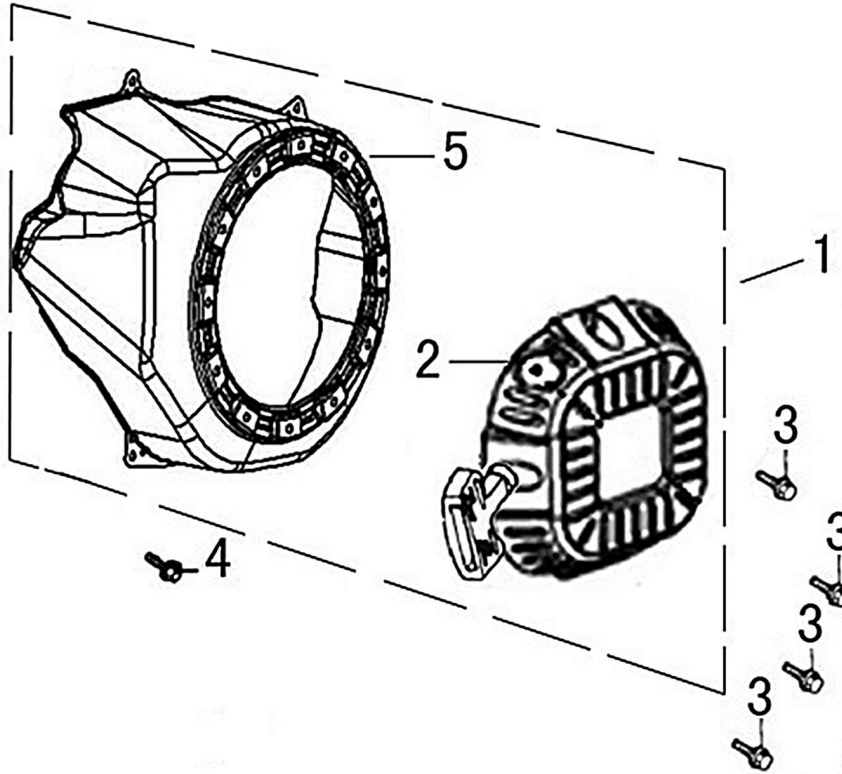

Starter

ITEM	PART NO.	QTY.	DESCRIPTION
1	0K10460112	1	RECOIL STARTER W/BLOWER HSNH
2	0J35220150	1	STARTER ASSY.
3	0G84420241	4	BOLT, FLANGE 6x8
4	0J35220157	4	BOLT, FLANGE 6x10
5	0K10430123	1	HOUSING, BLOWER