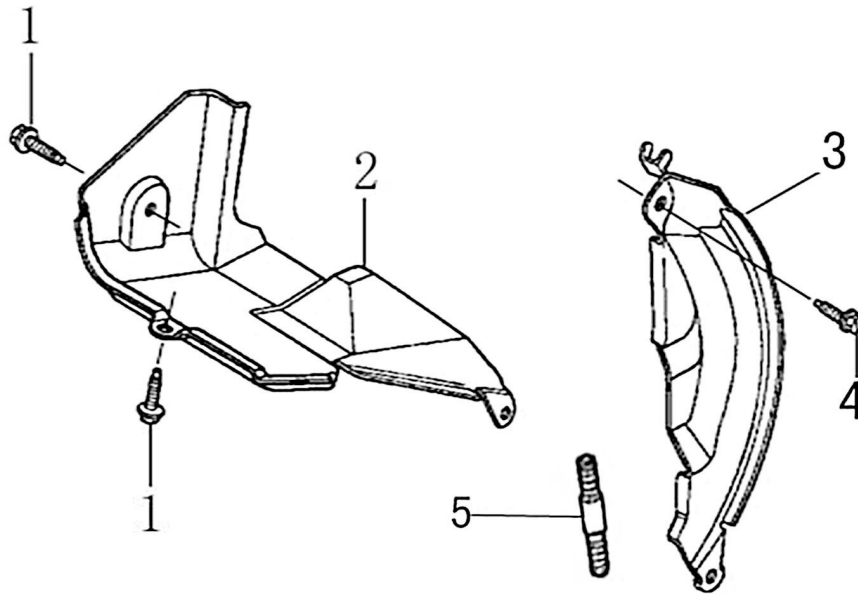

Shrouds

ITEM	PART NO.	QTY.	DESCRIPTION
1	0G84420241	2	BOLT, FLANGE 6x8
2	0J47870113	1	SHROUD COMP
3	0J35220125	1	PLATE, SIDE
4	0J35220156	1	BOLT, FLANGE , 6x20
5	0J35220160	1	BOLT, STUD