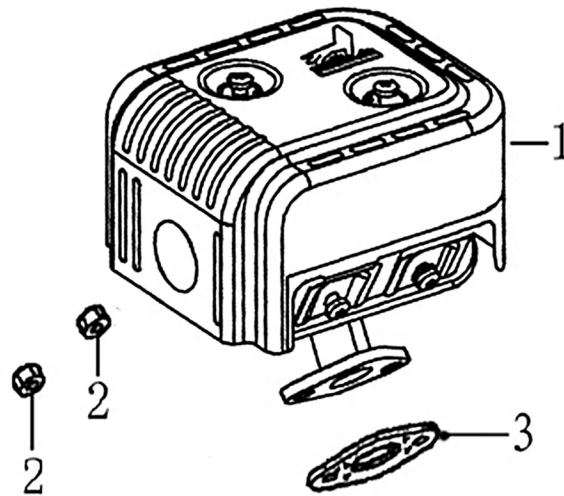

Muffler

ITEM	PART NO.	QTY.	DESCRIPTION
1	0J88870126	1	MUFFLER ASSY.
2	0J35220161	2	NUT, HEX.
3	0J35220144	1	GASKET, MUFFLER