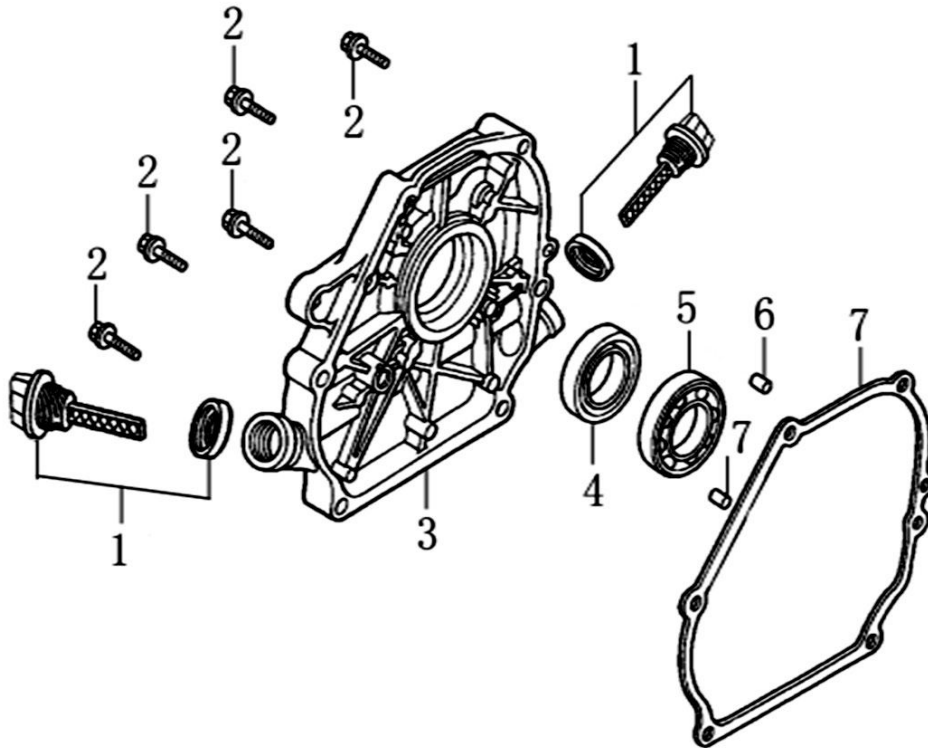

Cylinder Head

ITEM	PART NO.	QTY.	DESCRIPTION
1	0J88870101	1	HEAD, CYLINDER
2	0J35220159	2	BOLT, STUD, IN.
3	0J35220165	2	PIN, DOWEL
4	0K10430110	1	GASKET, CYLINDER
5	0G84420210	2	BOLT, STUD, EX.
6	0J00620106	1	PLUG, SPARK
7	0J35220158	4	BOLT, FLANGE, 8x60
8	0J88870103	1	GASKET, HEAD COVER
9	0J88870104	1	COVER, HEAD
10	0G84420217	4	BOLT, FLANGE , 6x14
11	0J88870105	1	TUBE, BREATHER
12	0J88870107	1	GASKET, BREATHER CHAMBER
13	0J88870106	1	CAP, BREATHER CHAMBER
14	0J88870108	1	OIL STRAINER
NOT SHOWN	0K104600SM	1	212CC GASOLINE ENG (G19) SM KIT

212cc ENGINE

Crankcase

ITEM	PART NO.	QTY.	DESCRIPTION
1	0K10430111	1	CRANK CASE
2	0J35220166	1	OIL SEAL 25x41.25x6
3	0J35220164	2	WASHER, DRAIN PLUG
4	0J35220111	2	BOLT, DRAIN PLUG
5	0G84420112	1	ALART UNIT, OIL
6	0J35220157	1	BOLT, FLANGE , 6x10
7	0J35220154	1	OIL LEVEL SWITCH
8	0G84420217	2	BOLT, FLANGE , 6*14
9	0J88870110	1	GOVERNOR GEAR ASSY.
10	0J35230139	1	BEARING, RADIAL BALL
11	0J47870118	1	WASHER, PLAIN
12	0G84420219	1	PIN, LOCK
13	0J47870119	1	SHAFT, GOVERNOR ARM
14	0J88870133	1	COVER, WIRE
15	0K10460111	1	CABLE CLEAT

Crankcase Cover

ITEM	PART NO.	QTY.	DESCRIPTION
1	0J35230110	2	GAUGE ASSY., OIL LEVEL
2	0J35230136	6	BOLT, FLANGE
3	0J88870111	1	CASE COVER
4	0J35220166	1	OIL SEAL 25x41.25x6
5	0J35230139	1	BEARING, RADIAL BALL
6	0J35230138	2	PIN, DOWEL
7	0J88870112	1	GASKET, CASE COVER

Rocker and Camshaft

ITEM	PART NO.	QTY.	DESCRIPTION
1	0J88870120	2	ARM COMP.
2	0J88870119	2	VALVE ROCKER SHAFT
3	0J88870121	2	ROD, PUSH
4	0J35220122	2	LIFTER VALVE
5	0J35230114	2	ROTATOR, VALVE
6	0J35220118	2	RETAINER, VALVE SPRING
7	0J35220117	2	SPRING, VALVE
8	0J35220119	1	SEAL, GUIDE
9	0J35230140	1	VALVE COMP.
10	0J47870133	1	CAMSHAFT ASSY.
11	0K10430117	4	SPLIT WASHER