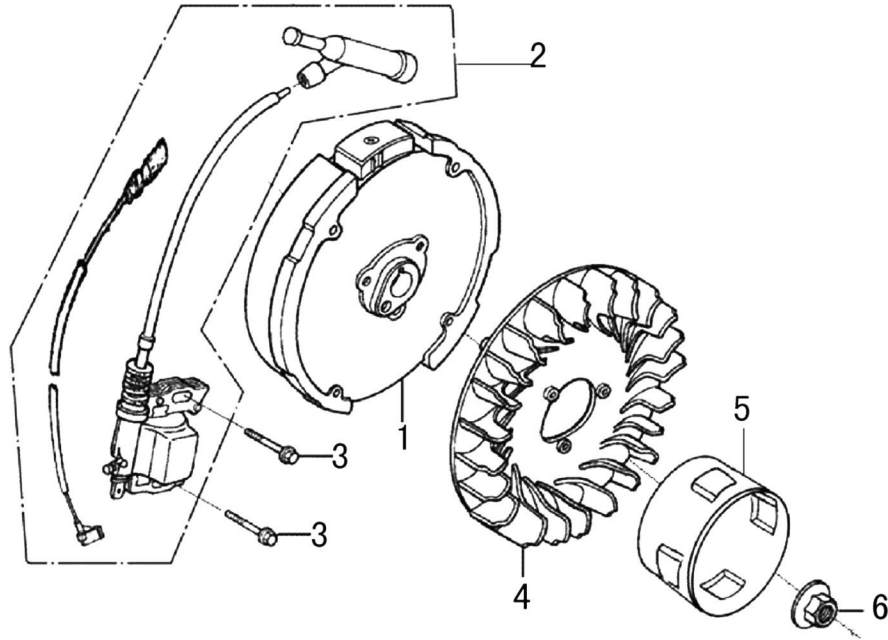

Rocker and Camshaft

ITEM	PART NO.	QTY.	DESCRIPTION
1	0J88870120	2	ARM COMP.
2	0J88870119	2	VALVE ROCKER SHAFT
3	0J88870121	2	ROD, PUSH
4	0J35220122	2	LIFTER VALVE
5	0J35230114	2	ROTATOR, VALVE
6	0J35220118	2	RETAINER, VALVE SPRING
7	0J35220117	2	SPRING, VALVE
8	0J35220119	1	SEAL, GUIDE
9	0J35230140	1	VALVE COMP.
10	0J47870133	1	CAMSHAFT ASSY.
11	0K10430117	4	SPLIT WASHER

Shrouds

ITEM	PART NO.	QTY.	DESCRIPTION
1	0G84420241	2	BOLT, FLANGE 6x8
2	0J47870113	1	SHROUD COMP
3	0J35220125	1	PLATE, SIDE
4	0J35220156	1	BOLT, FLANGE , 6x20
5	0J35220160	1	BOLT, STUD

Carburetor

ITEM	PART NO.	QTY.	DESCRIPTION
1	0K10460114	1	CARBURETOR
2	0J35220128	1	GASKET, INSULATOR
3	0J35220130	1	INSULATOR, CARBURETOR
4	0J35220127	1	GASKET, CARBURETOR
5	0J35220129	1	GASKET, AIR CLEANER

Flywheel

ITEM	PART NO.	QTY.	DESCRIPTION
1	0H95610115	1	FLYWHEEL
2	0J35220153	1	COIL ASSY., IGNITION
3	0G84420268	2	BOLT, FLANGE, 6x25
4	0J35230117	1	FAN, COOLING
5	0K10430121	1	PULLEY, STARTER
6	0J35220162	1	NUT, SPECIAL

212cc ENGINE

Control

ITEM	PART NO.	QTY.	DESCRIPTION
1	0K10460115	1	CONTROL ASSY.
2	0J35220157	2	BOLT, FLANGE
3	0K10460116	1	SPRING, GOVERNOR
4	0J35220137	1	SPRING, THROTTLE RETURN
5	0H95590116	1	ROD, GOVERNOR
6	0G84420197	1	BOLT, GOVERNOR ARM M6x21
7	0G84420196	1	NUT, FLANGE
8	0J35220138	1	ARM, GOVERNOR
9	0K10460117	1	CABLE, THROTTLE
10	0K0443	1	CABLE, CHOKE