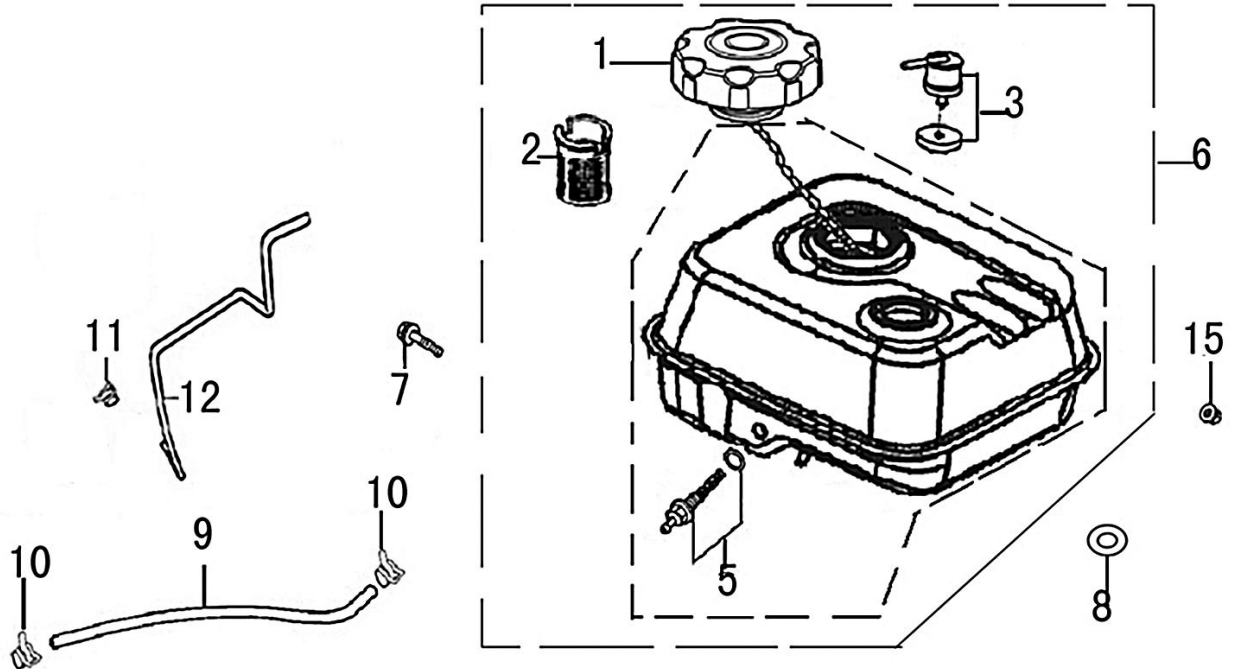

Fuel Tank

ITEM	PART NO.	QTY.	DESCRIPTION
1	0J88870127	1	CAP ASSY., FUEL FILLER
2	0J35220133	1	FILTER, FUEL
3	0J88870128	1	GAS VALVE, FUEL TANK
5	0J35220132	1	JOINT ASSY., FUEL TANK
6	0J88870129	1	TANK ASSY, FUEL
7	0G84420268	1	BOLT, FLANGE , 6x25
8	0J35220171	2	WASHER, RUBBER
9	0K10460120	1	HOSE, FUEL
10	0J88870132	2	CLAMP
11	0K10460122	1	CLAMP
12	0K10460121	1	HOSE, FORMED
15	0G84420272	2	NUT, FLANGE