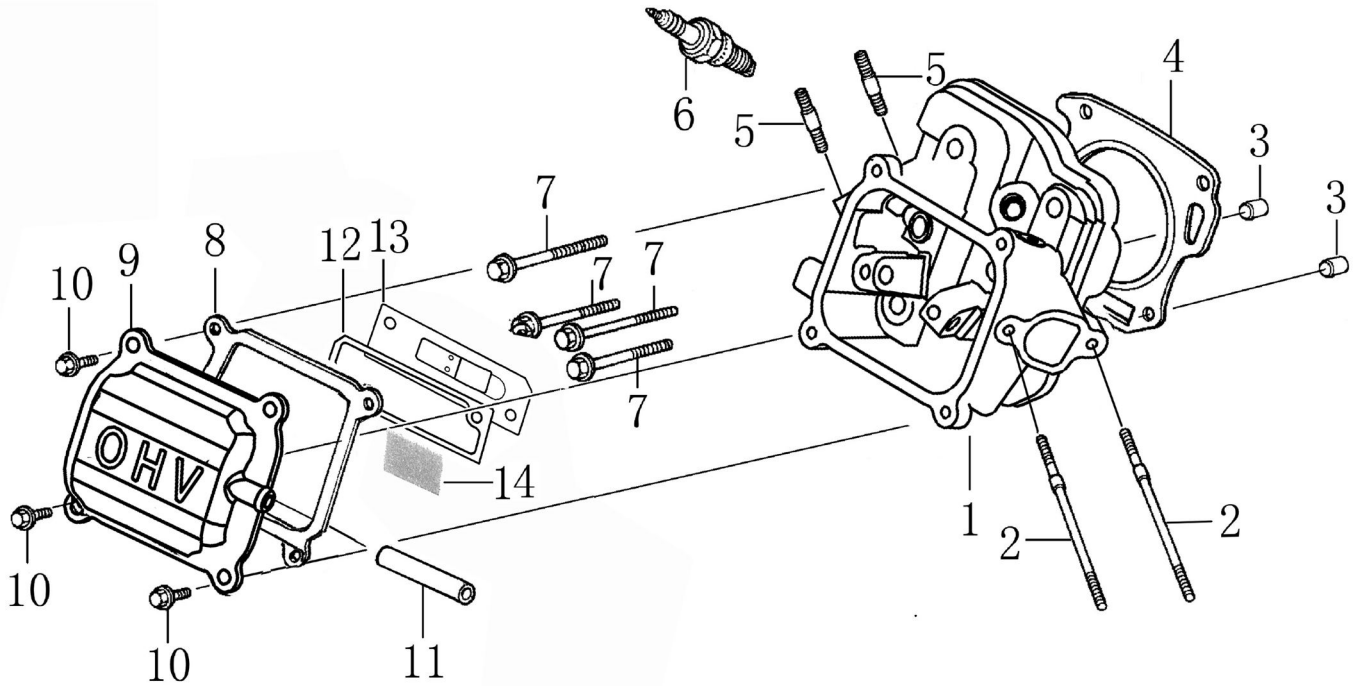

Cylinder Head

ITEM	PART NO.	QTY.	DESCRIPTION
1	0J88870101	1	HEAD, CYLINDER
2	0J35220159	2	BOLT, STUD, IN.
3	0J35220165	2	PIN, DOWEL
4	0K10430110	1	GASKET, CYLINDER
5	0G84420210	2	BOLT, STUD, EX.
6	0J00620106	1	PLUG, SPARK
7	0J35220158	4	BOLT, FLANGE, 8x60
8	0J88870103	1	GASKET, HEAD COVER
9	0J88870104	1	COVER, HEAD
10	0G84420217	4	BOLT, FLANGE , 6x14
11	0J88870105	1	TUBE, BREATHER
12	0J88870107	1	GASKET, BREATHER CHAMBER
13	0J88870106	1	CAP, BREATHER CHAMBER
14	0J88870108	1	OIL STRAINER
NOT SHOWN	0K104600SM	1	212CC GASOLINE ENG (G19) SM KIT

212cc ENGINE

Crankcase

ITEM	PART NO.	QTY.	DESCRIPTION
1	0K10430111	1	CRANK CASE
2	0J35220166	1	OIL SEAL 25x41.25x6
3	0J35220164	2	WASHER, DRAIN PLUG
4	0J35220111	2	BOLT, DRAIN PLUG
5	0G84420112	1	ALART UNIT, OIL
6	0J35220157	1	BOLT, FLANGE , 6x10
7	0J35220154	1	OIL LEVEL SWITCH
8	0G84420217	2	BOLT, FLANGE , 6*14
9	0J88870110	1	GOVERNOR GEAR ASSY.
10	0J35230139	1	BEARING, RADIAL BALL
11	0J47870118	1	WASHER, PLAIN
12	0G84420219	1	PIN, LOCK
13	0J47870119	1	SHAFT, GOVERNOR ARM
14	0J88870133	1	COVER, WIRE
15	0K10460111	1	CABLE CLEAT

Crankcase Cover

ITEM	PART NO.	QTY.	DESCRIPTION
1	0J35230110	2	GAUGE ASSY., OIL LEVEL
2	0J35230136	6	BOLT, FLANGE
3	0J88870111	1	CASE COVER
4	0J35220166	1	OIL SEAL 25x41.25x6
5	0J35230139	1	BEARING, RADIAL BALL
6	0J35230138	2	PIN, DOWEL
7	0J88870112	1	GASKET, CASE COVER

Rocker and Camshaft

ITEM	PART NO.	QTY.	DESCRIPTION
1	0J88870120	2	ARM COMP.
2	0J88870119	2	VALVE ROCKER SHAFT
3	0J88870121	2	ROD, PUSH
4	0J35220122	2	LIFTER VALVE
5	0J35230114	2	ROTATOR, VALVE
6	0J35220118	2	RETAINER, VALVE SPRING
7	0J35220117	2	SPRING, VALVE
8	0J35220119	1	SEAL, GUIDE
9	0J35230140	1	VALVE COMP.
10	0J47870133	1	CAMSHAFT ASSY.
11	0K10430117	4	SPLIT WASHER