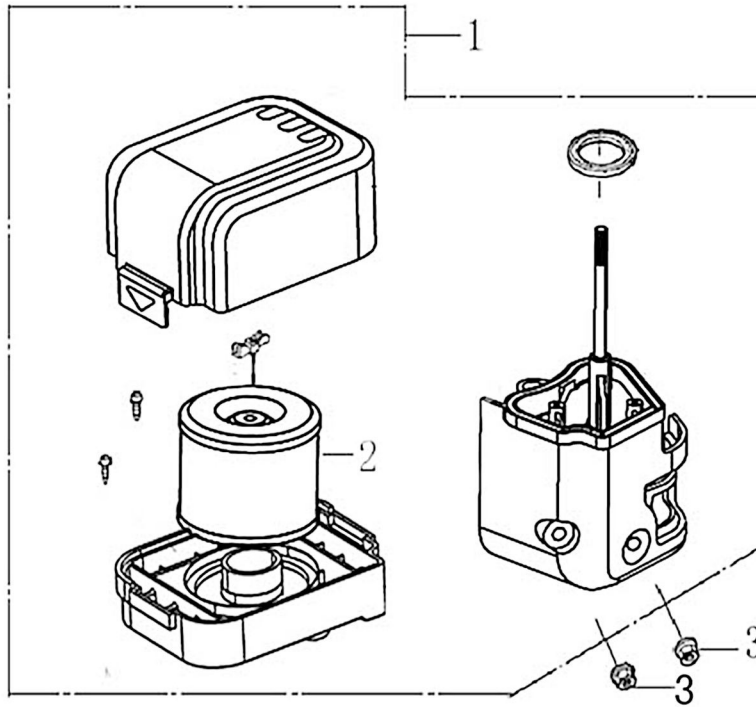

Air Cleaner

ITEM	PART NO.	QTY.	DESCRIPTION
1	OK10460119	1	AIR CLEANER ASSY
2	OJ88870125	1	ELEMENT ASSY., AIR CLEANER
3	OG84420196	2	NUT, FLANGE, 6MM