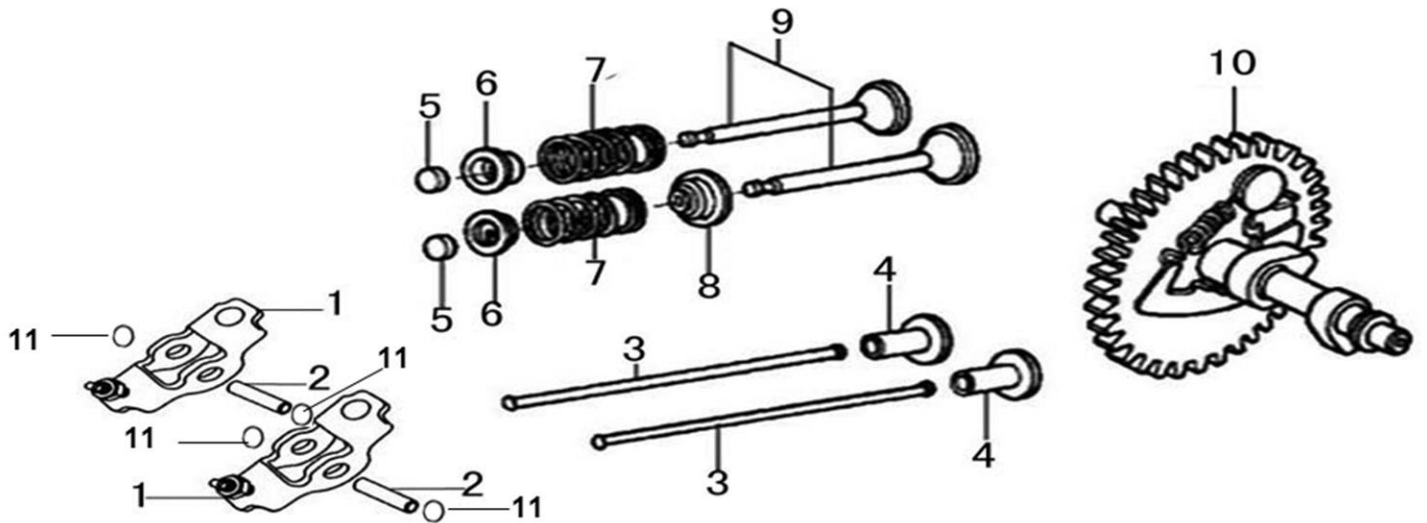

Crankcase Cover

ITEM	PART NO.	QTY.	DESCRIPTION
1	0J35230110	2	GAUGE ASSY., OIL LEVEL
2	0J35230136	6	BOLT, FLANGE
3	0J88870111	1	CASE COVER
4	0J35220166	1	OIL SEAL 25x41.25x6
5	0J35230139	1	BEARING, RADIAL BALL
6	0J35230138	2	PIN, DOWEL
7	0J88870112	1	GASKET, CASE COVER

212cc ENGINE

Crankshaft and Piston

ITEM	PART NO.	QTY.	DESCRIPTION
1	OK10430113	1	RING SET
2	OJ47870127	2	CLIP, PISTON PIN
3	OK10430114	1	PISTON
4	OJ47870129	1	PIN, PISTON
5	OJ47870130	2	BOLT, CONNECTING ROD
6	OJ47870131	1	ROD ASSY., CONNECTING
7	OG84420119	1	KEY
8	OK10430115	1	CRANKSHAFT COMP
9	OJ88870117	1	KEY
10	029333A	1	ZIP TIE

Rocker and Camshaft

ITEM	PART NO.	QTY.	DESCRIPTION
1	0J88870120	2	ARM COMP.
2	0J88870119	2	VALVE ROCKER SHAFT
3	0J88870121	2	ROD, PUSH
4	0J35220122	2	LIFTER VALVE
5	0J35230114	2	ROTATOR, VALVE
6	0J35220118	2	RETAINER, VALVE SPRING
7	0J35220117	2	SPRING, VALVE
8	0J35220119	1	SEAL, GUIDE
9	0J35230140	1	VALVE COMP.
10	0J47870133	1	CAMSHAFT ASSY.
11	0K10430117	4	SPLIT WASHER

212cc ENGINE

Control

ITEM	PART NO.	QTY.	DESCRIPTION
1	0K10460115	1	CONTROL ASSY.
2	0J35220157	2	BOLT, FLANGE
3	0K10460116	1	SPRING, GOVERNOR
4	0J35220137	1	SPRING, THROTTLE RETURN
5	0H95590116	1	ROD, GOVERNOR
6	0G84420197	1	BOLT, GOVERNOR ARM M6x21
7	0G84420196	1	NUT, FLANGE
8	0J35220138	1	ARM, GOVERNOR
9	0K10460117	1	CABLE, THROTTLE
10	0K0443	1	CABLE, CHOKE