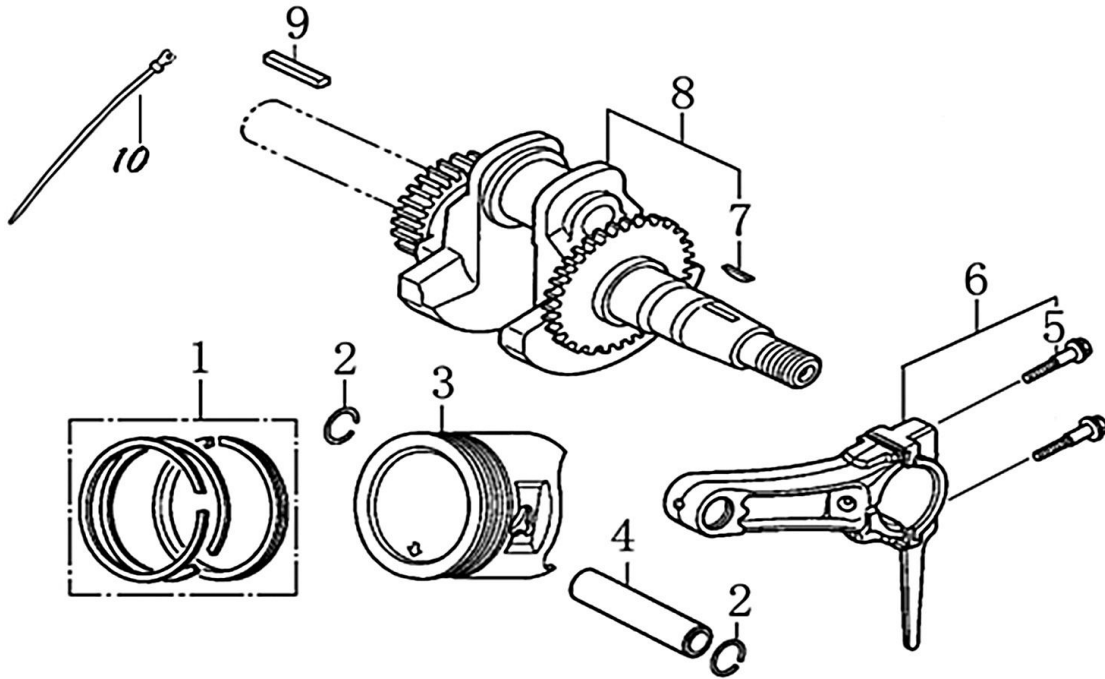

212cc ENGINE

Crankcase

ITEM	PART NO.	QTY.	DESCRIPTION
1	0K10430111	1	CRANK CASE
2	0J35220166	1	OIL SEAL 25x41.25x6
3	0J35220164	2	WASHER, DRAIN PLUG
4	0J35220111	2	BOLT, DRAIN PLUG
5	0G84420112	1	ALART UNIT, OIL
6	0J35220157	1	BOLT, FLANGE , 6x10
7	0J35220154	1	OIL LEVEL SWITCH
8	0G84420217	2	BOLT, FLANGE , 6*14
9	0J88870110	1	GOVERNOR GEAR ASSY.
10	0J35230139	1	BEARING, RADIAL BALL
11	0J47870118	1	WASHER, PLAIN
12	0G84420219	1	PIN, LOCK
13	0J47870119	1	SHAFT, GOVERNOR ARM
14	0J88870133	1	COVER, WIRE
15	0K10460111	1	CABLE CLEAT

Crankcase Cover

ITEM	PART NO.	QTY.	DESCRIPTION
1	0J35230110	2	GAUGE ASSY., OIL LEVEL
2	0J35230136	6	BOLT, FLANGE
3	0J88870111	1	CASE COVER
4	0J35220166	1	OIL SEAL 25x41.25x6
5	0J35230139	1	BEARING, RADIAL BALL
6	0J35230138	2	PIN, DOWEL
7	0J88870112	1	GASKET, CASE COVER

212cc ENGINE

Crankshaft and Piston

ITEM	PART NO.	QTY.	DESCRIPTION
1	OK10430113	1	RING SET
2	OJ47870127	2	CLIP, PISTON PIN
3	OK10430114	1	PISTON
4	OJ47870129	1	PIN, PISTON
5	OJ47870130	2	BOLT, CONNECTING ROD
6	OJ47870131	1	ROD ASSY., CONNECTING
7	OG84420119	1	KEY
8	OK10430115	1	CRANKSHAFT COMP
9	OJ88870117	1	KEY
10	029333A	1	ZIP TIE

Rocker and Camshaft

ITEM	PART NO.	QTY.	DESCRIPTION
1	0J88870120	2	ARM COMP.
2	0J88870119	2	VALVE ROCKER SHAFT
3	0J88870121	2	ROD, PUSH
4	0J35220122	2	LIFTER VALVE
5	0J35230114	2	ROTATOR, VALVE
6	0J35220118	2	RETAINER, VALVE SPRING
7	0J35220117	2	SPRING, VALVE
8	0J35220119	1	SEAL, GUIDE
9	0J35230140	1	VALVE COMP.
10	0J47870133	1	CAMSHAFT ASSY.
11	0K10430117	4	SPLIT WASHER