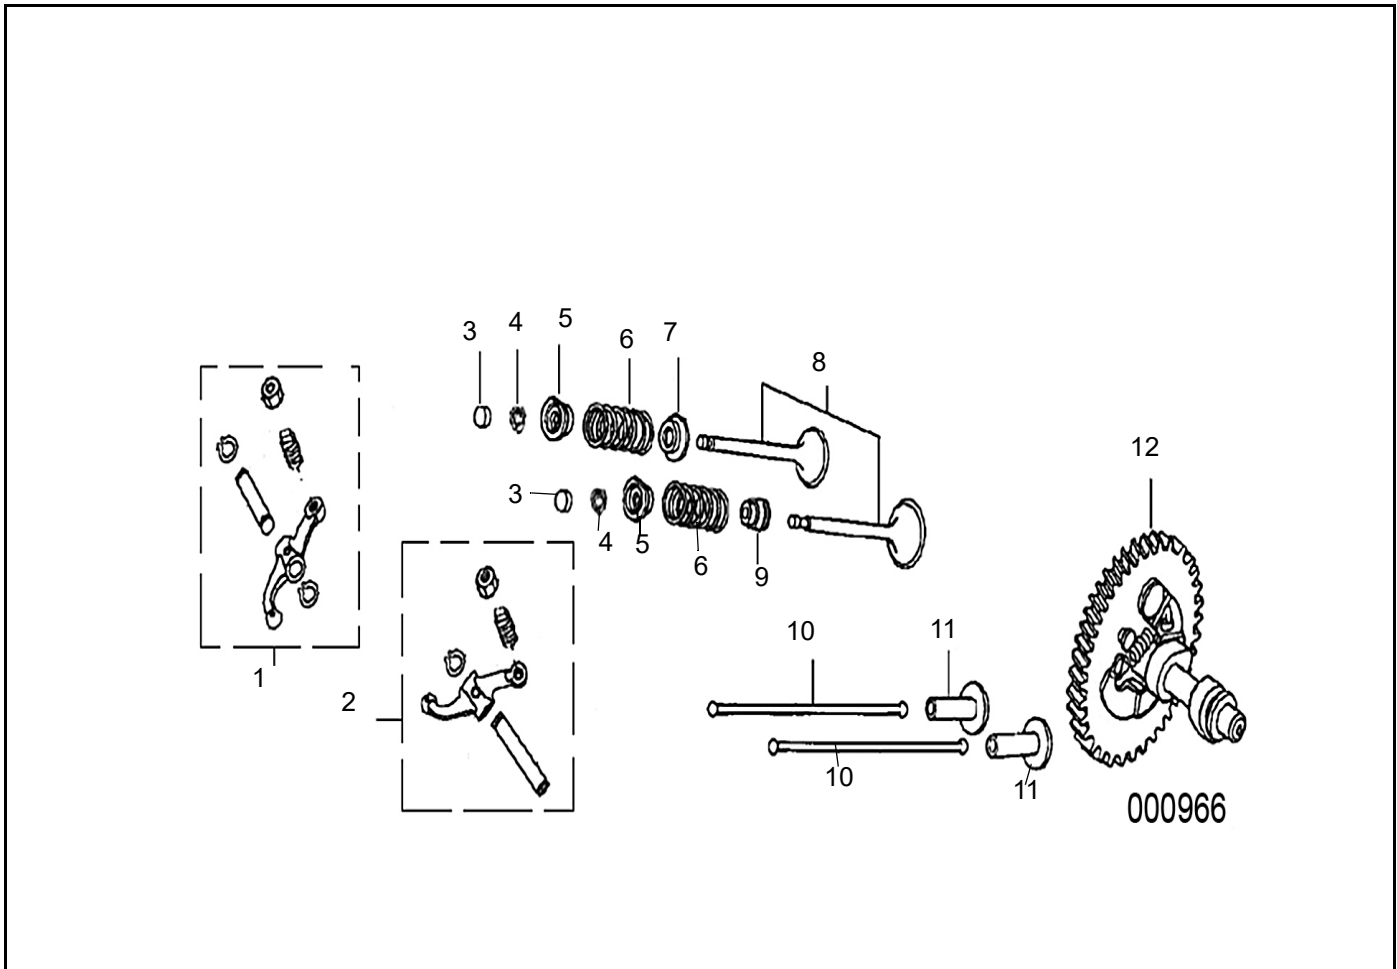

CYLINDER HEAD ASSEMBLY

ITEM	PART NO.	DESCRIPTION	QTY
1	0J39340111	FLANGE BOLT	6
2	0J39340112	HEAD COVER	1
3	0J39340113	HEAD COVER GASKET	1
4	0J39340114	BREATHER TUBE	1
5	0G84420211	FLANGE BOLT (10X80)	6
6	0G84420210	EXHAUST STUD BOLT	2
7	0J00620106	SPARK PLUG	1
8	0J39340115	CYLINDER HEAD	1
9	0J39340116	CYLINDER HEAD GASKET	1
10	0G84420212	DOWEL PIN	2
11	0K0090	INTAKE STUD BOLT	2
12	0G84420194	FLANGE BOLT (M6X12)	1
13	0J39340117	SHROUD	1

CRANKCASE ASSEMBLY

ITEM	PART NO.	DESCRIPTION	QTY
1	0G84420217	FLANGE BOLT (6X14)	2
2	0G84420105	OIL LEVEL SWITCH ASSEMBLY	1
3	0G84420118	RADIAL BALL BEARING (6202)	1
4	0G84420218	WASHER (8X16X1.2)	1
5	0G84420219	LOCK PIN (10MM)	1
6	0G84420220	GOVERNOR ARM SHAFT	1
7	0G84420108	OIL SEAL	1
8	0G84420110	DRAIN PLUG BOLT	2
9	0G84420109	WASHER	2
10	0H98380100	CRANKCASE	1
11	0G84420267	CLIP	1
12	0G84420194	FLANGE BOLT (6X12)	1
13	0G84420112	OIL ALERT UNIT	1
14	0G84420194	FLANGE BOLT (6X12)	1
15	0G84420116	OIL SEAL	1

ROCKER ARM-CAMSHAFT ASSEMBLY

ITEM	PART NO.	DESCRIPTION	QTY
1	0J39430124	EXHAUST ROCKER ARM ASSEMBLY	1
2	0J39430125	INTAKE ROCKER ARM ASSEMBLY	1
3	0G84420122	ROTATOR VALVE	2
4	0G84420239	KEEPER VALVE	4
5	0G84420123	VALVE SPRING RETAINER	2
6	0G84420124	VALVE SPRING	2
7	0G84420125	VALVE SPRING SEAT	1
8	0J39430126	VALVE ASSEMBLY (INCLUDES INTAKE AND EXHAUST VALVES)	1
9	0G84420128	VALVE STEM SEAL	1
10	0J39430127	PUSH ROD	2
11	0G84420174	LIFTER VALVE (TAPPET)	2
12	0G84420175	CAMSHAFT ASSEMBLY	1

CRANKSHAFT-PISTON ASSEMBLY

ITEM	PART NO.	DESCRIPTION	QTY
1	0G84420237	PISTON PIN CIRCLIP	2
2	0G84420238	PISTON PIN	1
3	0G84420236	CONNECTING ROD BOLT	2
4	0J39430123	SPECIAL WOODRUFF KEY	1
5		PISTON RINGS	N/A
6		PISTON	N/A
7		CONNECTING ROD	N/A
8		CRANKSHAFT	N/A
		(N/A)--THESE PARTS ARE NOT AVAILABLE--SHOWN ONLY FOR REFERENCE PURPOSES	