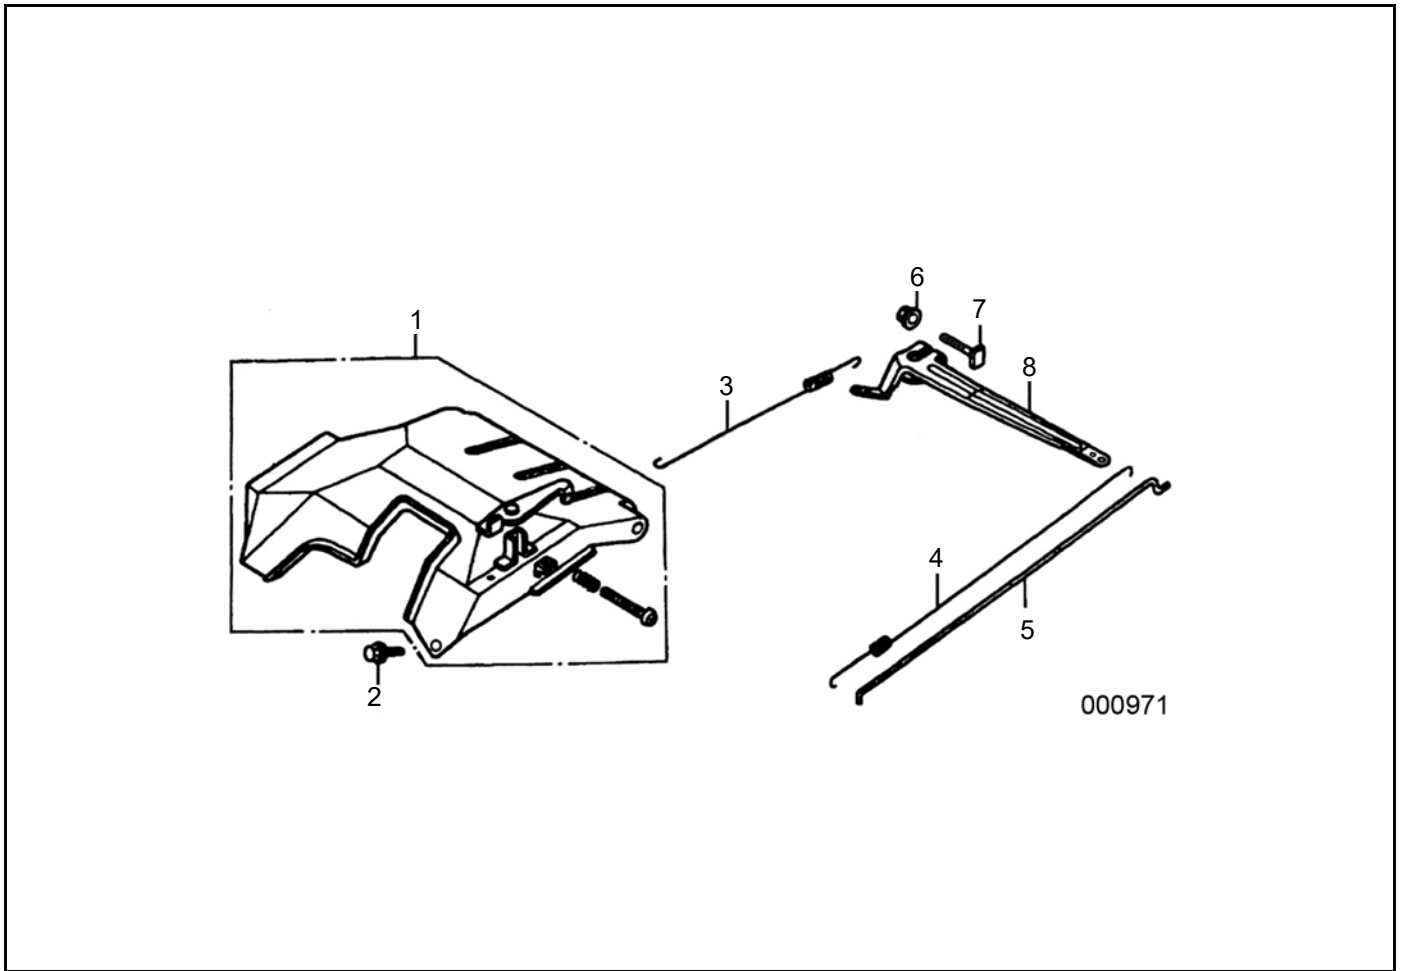

CONTROL COMPONENTS

ITEM	PART NO.	DESCRIPTION	QTY
1	0J39430130	CONTROL ASSEMBLY	1
2	0G84420194	FLANGE BOLT (6X12)	3
3	0J39430131	GOVERNOR A SPRING	1
4	0J39430132	GOVERNOR B SPRING	1
5	0J39430133	GOVERNOR ROD	1
6	0G84420196	FLANGE NUT (M6)	1
7	0G84420197	GOVERNOR ARM BOLT	1
8	0G84420198	GOVERNOR ARM	1