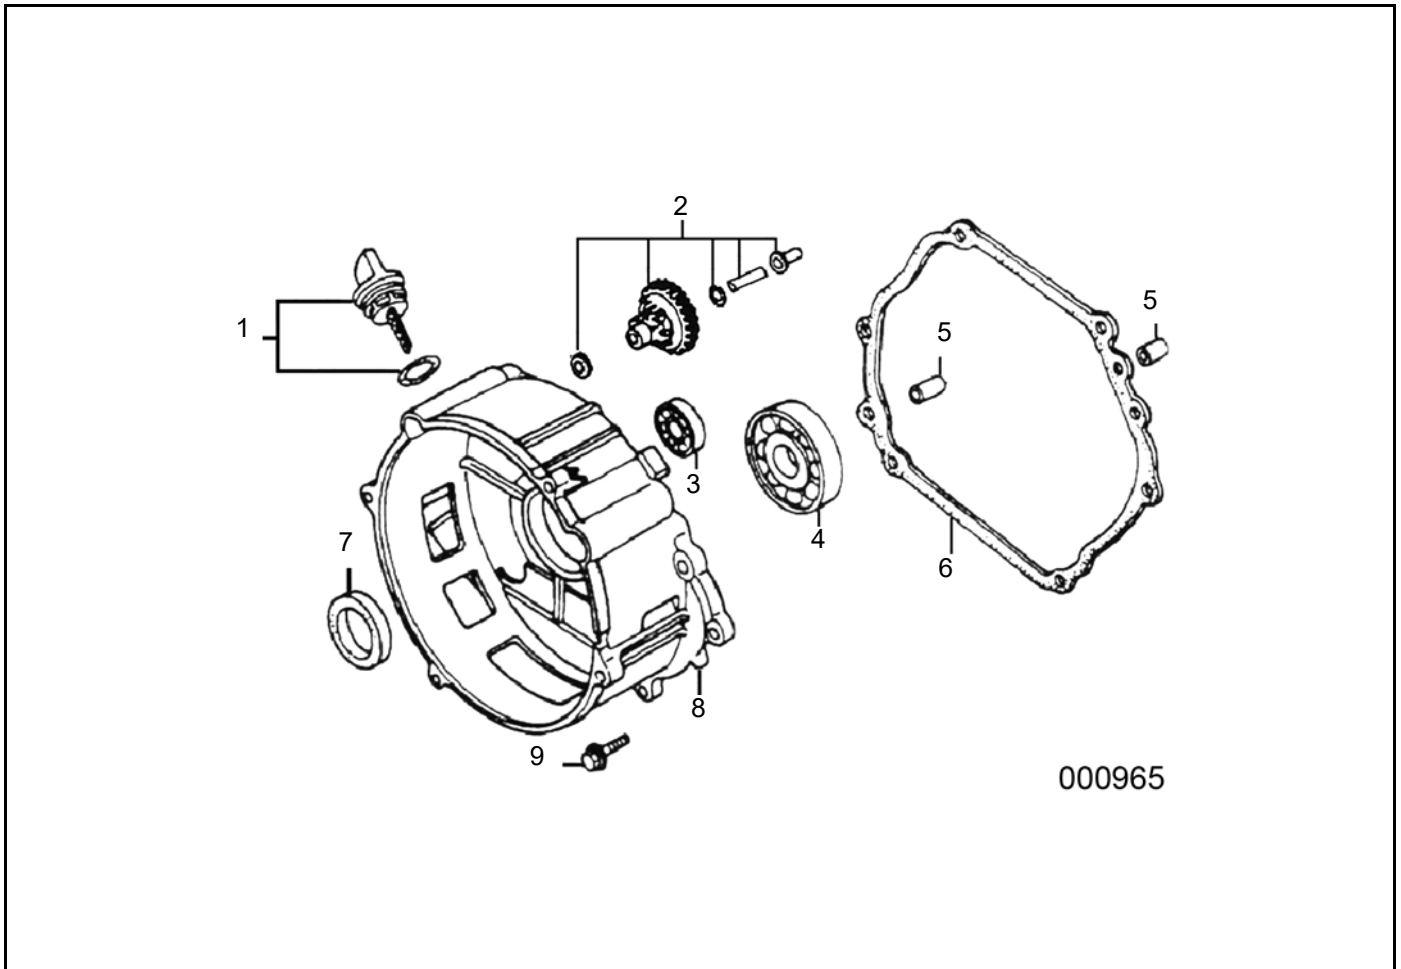

CRANKCASE COVER

ITEM	PART NO.	DESCRIPTION	QTY
1	0J39430119	OIL FILLER CAP ASSEMBLY	1
2	0G84420221	GOVERNOR ASSEMBLY	1
3	0G84420118	RADIAL BALL BEARING (6202)	1
4	0G84420117	RADIAL BALL BEARING (6207)	1
5	0G84420228	DOWEL PIN (8X12)	2
6	0G84420115	CRANKCASE COVER GASKET	1
7	0G84420116	OIL SEAL (35X52X7)	1
8	0G84420227	CRANKCASE COVER	1
9	0G84420229	FLANGE BOLT (M8X40)	7