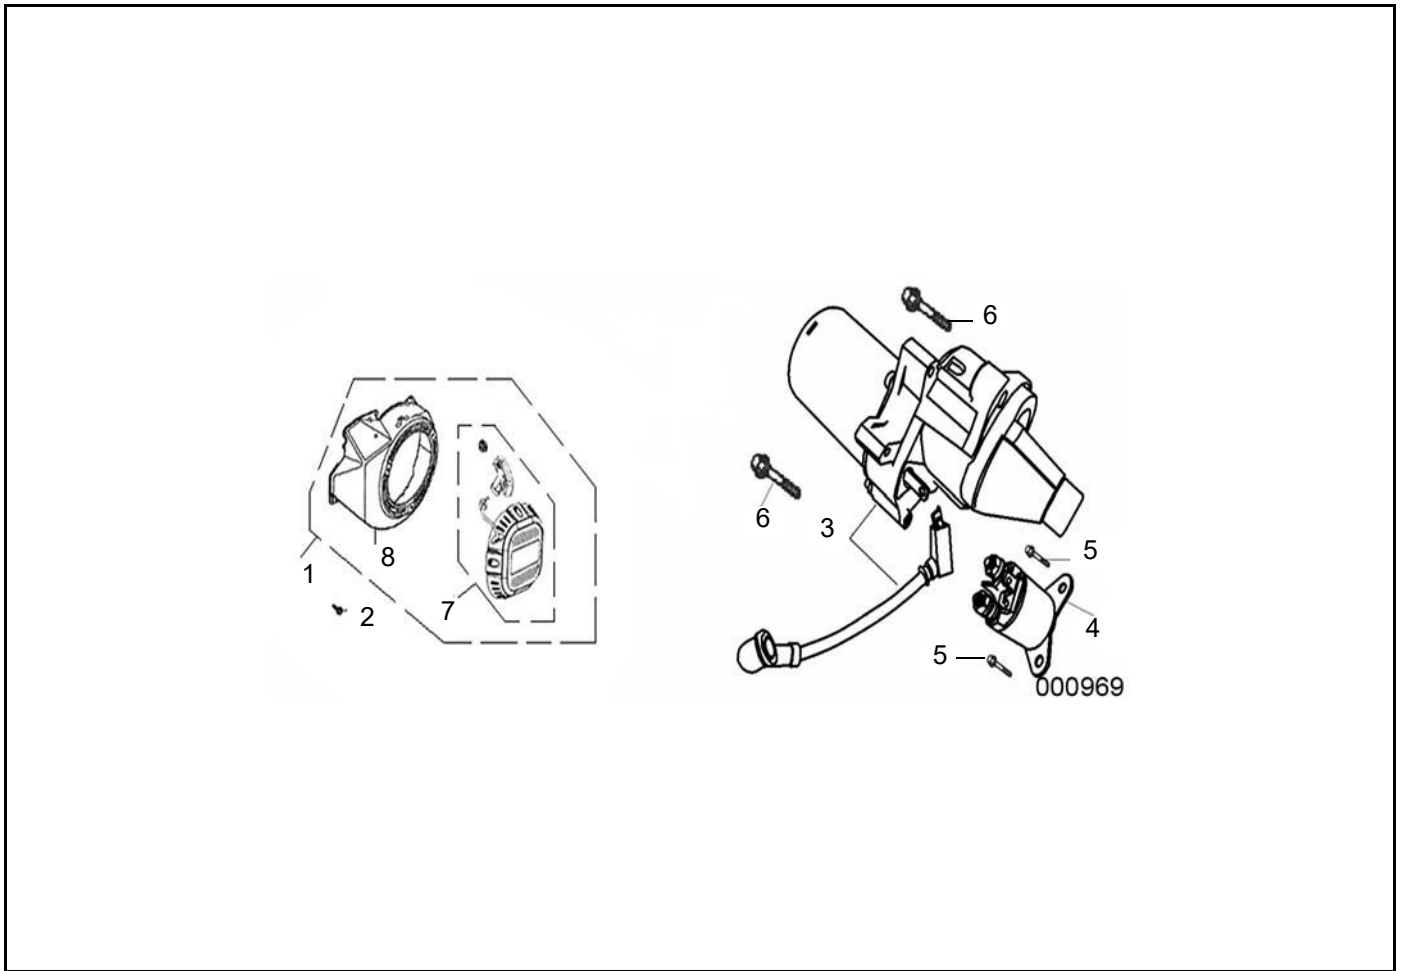

STARTER ASSEMBLIES

ITEM	PART NO.	DESCRIPTION	QTY
1	0K20670116	RECOIL STARTER WITH HOUSING ASSEMBLY	1
2	0G84420194	FLANGE BOLT	5
3	0H98380101	STARTER MOTOR	1
4	0H98380102	CONTACTOR ASSEMBLY	1
5	0J4968	WASHER BOLT	2
6	0H98380103	FLANGE BOLT	2
7	0J0813AST15	RECOIL COVER	1
8	0G8442A115	BLOWER HOUSING	1