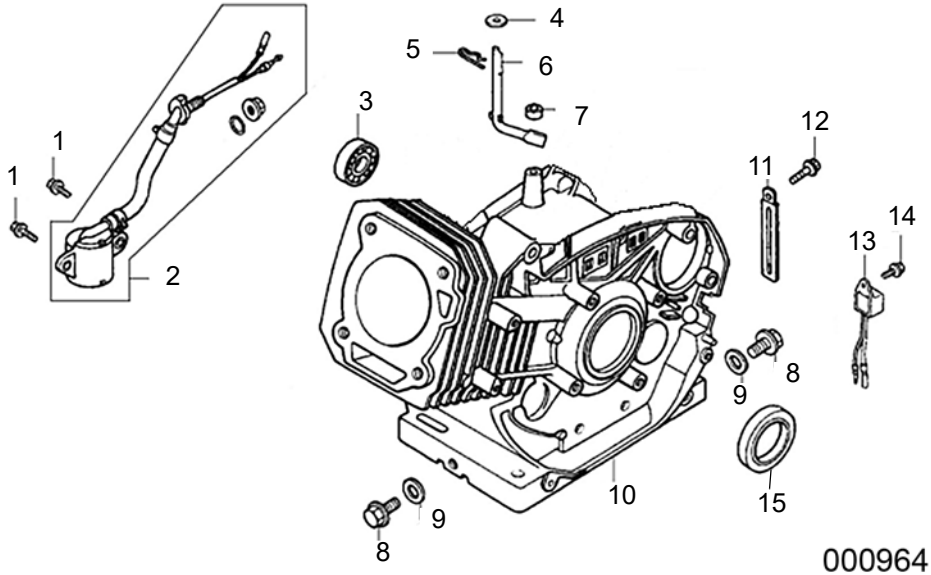

ENGINE ASSEMBLY

000962

ITEM	PART NO.	DESCRIPTION	QTY
1	0H9838G	ENGINE G420FDA	1
2	0J00620100	FLANGE BOLT (M5X10)	1
3	0H9761	ALTERNATOR SCROLL	1
4	0G84420194	FLANGE BOLT (M6X12)	1
5	0G8442C112	AIR CLEANER BRACKET	1
	0H9838C00SM	420CC GASOLINE ENGINE (G19) SM KIT (NOT SHOWN)	1

CYLINDER HEAD ASSEMBLY

ITEM	PART NO.	DESCRIPTION	QTY
1	0J39340111	FLANGE BOLT	6
2	0J39340112	HEAD COVER	1
3	0J39340113	HEAD COVER GASKET	1
4	0J39340114	BREATHER TUBE	1
5	0G84420211	FLANGE BOLT (10X80)	6
6	0G84420210	EXHAUST STUD BOLT	2
7	0J00620106	SPARK PLUG	1
8	0J39340115	CYLINDER HEAD	1
9	0J39340116	CYLINDER HEAD GASKET	1
10	0G84420212	DOWEL PIN	2
11	0K0090	INTAKE STUD BOLT	2
12	0G84420194	FLANGE BOLT (M6X12)	1
13	0J39340117	SHROUD	1

CRANKCASE ASSEMBLY

ITEM	PART NO.	DESCRIPTION	QTY
1	0G84420217	FLANGE BOLT (6X14)	2
2	0G84420105	OIL LEVEL SWITCH ASSEMBLY	1
3	0G84420118	RADIAL BALL BEARING (6202)	1
4	0G84420218	WASHER (8X16X1.2)	1
5	0G84420219	LOCK PIN (10MM)	1
6	0G84420220	GOVERNOR ARM SHAFT	1
7	0G84420108	OIL SEAL	1
8	0G84420110	DRAIN PLUG BOLT	2
9	0G84420109	WASHER	2
10	0H98380100	CRANKCASE	1
11	0G84420267	CLIP	1
12	0G84420194	FLANGE BOLT (6X12)	1
13	0G84420112	OIL ALERT UNIT	1
14	0G84420194	FLANGE BOLT (6X12)	1
15	0G84420116	OIL SEAL	1

ROCKER ARM-CAMSHAFT ASSEMBLY

ITEM	PART NO.	DESCRIPTION	QTY
1	0J39430124	EXHAUST ROCKER ARM ASSEMBLY	1
2	0J39430125	INTAKE ROCKER ARM ASSEMBLY	1
3	0G84420122	ROTATOR VALVE	2
4	0G84420239	KEEPER VALVE	4
5	0G84420123	VALVE SPRING RETAINER	2
6	0G84420124	VALVE SPRING	2
7	0G84420125	VALVE SPRING SEAT	1
8	0J39430126	VALVE ASSEMBLY (INCLUDES INTAKE AND EXHAUST VALVES)	1
9	0G84420128	VALVE STEM SEAL	1
10	0J39430127	PUSH ROD	2
11	0G84420174	LIFTER VALVE (TAPPET)	2
12	0G84420175	CAMSHAFT ASSEMBLY	1