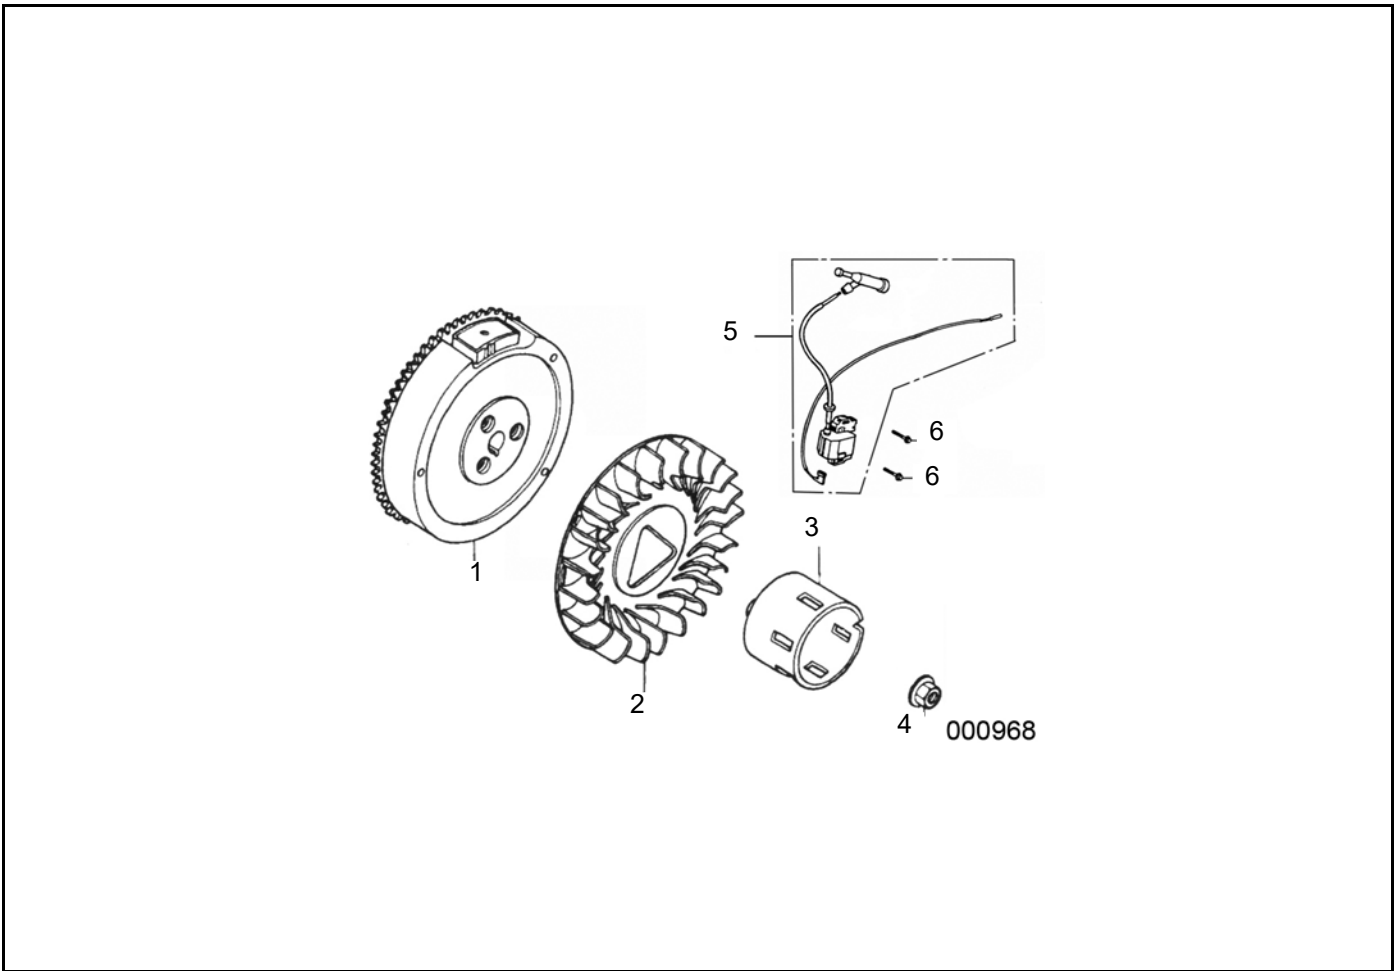

IGNITION COMPONENTS

ITEM	PART NO.	DESCRIPTION	QTY
1	0J39430129	FLYWHEEL	1
2	0G84420147	COOLING FAN	1
3	0G84420148	STARTER PULLEY	1
4	0G84420149	SPECIAL NUT (M16)	1
5	0G84420150	IGNITION COIL ASSEMBLY	1
6	0G84420268	FLANGE BOLT	2