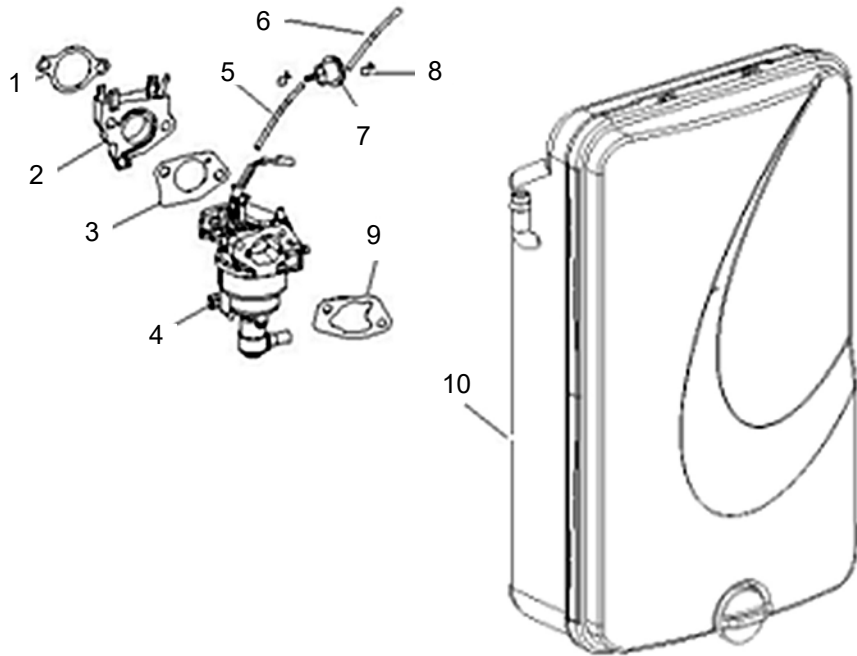

CARBURETOR-AIR CLEANER ASSEMBLY

000970

ITEM	PART NO.	DESCRIPTION	QTY
1	0G84420144	CARBURETOR GASKET	1
2	0J25910112	CARBURETOR SPACER	1
3	0G9916	CARBURETOR GASKET	1
4	0G8442A112	CARBURETOR ASSEMBLY	1
5	0G9757B	FUEL HOSE	1
6	0G9757A	FUEL HOSE	1
7	0G9914	FUEL FILTER	1
8	0J25910115	CLAMP	4
9	0G84420156	CARBURETOR GASKET	1
10	0G8442C111	AIR CLEANER	1
	0G84420151	AIR FILTER ELEMENT (NOT SHOWN)	1