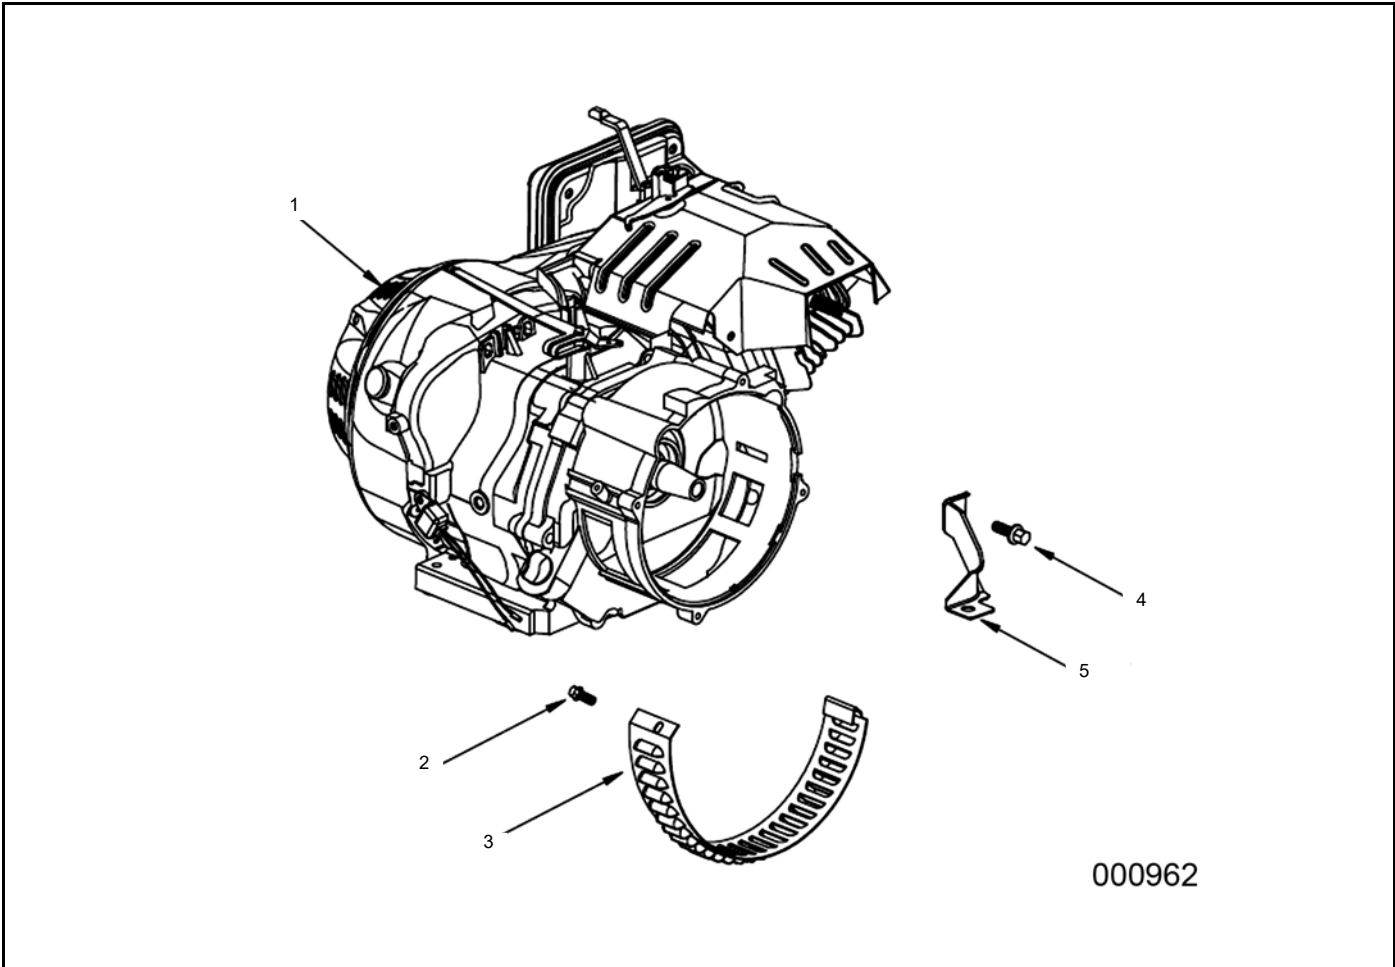

ENGINE ASSEMBLY

000962

ITEM	PART NO.	DESCRIPTION	QTY
1	0H9838G	ENGINE G420FDA	1
2	0J00620100	FLANGE BOLT (M5X10)	1
3	0H9761	ALTERNATOR SCROLL	1
4	0G84420194	FLANGE BOLT (M6X12)	1
5	0G8442C112	AIR CLEANER BRACKET	1
	0H9838C00SM	420CC GASOLINE ENGINE (G19) SM KIT (NOT SHOWN)	1