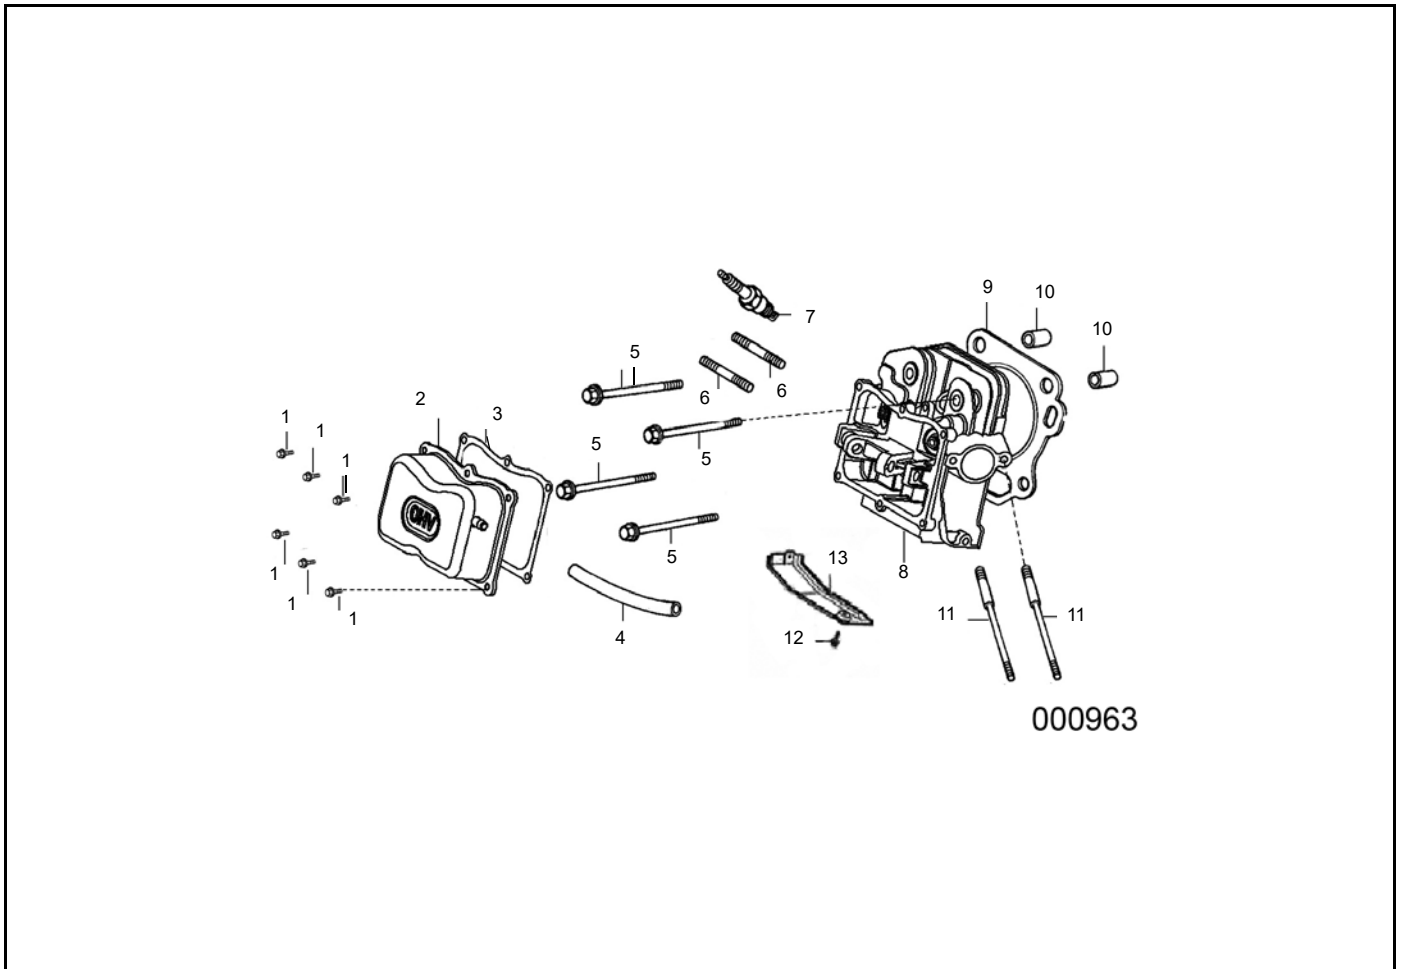

TABLE OF CONTENTS

ENGINE ASSEMBLY	4
CYLINDER HEAD ASSEMBLY	5
CRANKCASE ASSEMBLY	6
CRANKCASE COVER	7
ROCKER ARM-CAMSHAFT ASSEMBLY	8
CRANKSHAFT-PISTON ASSEMBLY	9
IGNITION COMPONENTS	10
STARTER ASSEMBLIES	11
CARBURETOR-AIR CLEANER ASSEMBLY	12
CONTROL COMPONENTS	13

CYLINDER HEAD ASSEMBLY

ITEM	PART NO.	DESCRIPTION	QTY
1	0J39340111	FLANGE BOLT	6
2	0J39340112	HEAD COVER	1
3	0J39340113	HEAD COVER GASKET	1
4	0J39340114	BREATHER TUBE	1
5	0G84420211	FLANGE BOLT (10X80)	6
6	0G84420210	EXHAUST STUD BOLT	2
7	0J00620106	SPARK PLUG	1
8	0J39340115	CYLINDER HEAD	1
9	0J39340116	CYLINDER HEAD GASKET	1
10	0G84420212	DOWEL PIN	2
11	0K0090	INTAKE STUD BOLT	2
12	0G84420194	FLANGE BOLT (M6X12)	1
13	0J39340117	SHROUD	1

CRANKCASE ASSEMBLY

ITEM	PART NO.	DESCRIPTION	QTY
1	0G84420217	FLANGE BOLT (6X14)	2
2	0G84420105	OIL LEVEL SWITCH ASSEMBLY	1
3	0G84420118	RADIAL BALL BEARING (6202)	1
4	0G84420218	WASHER (8X16X1.2)	1
5	0G84420219	LOCK PIN (10MM)	1
6	0G84420220	GOVERNOR ARM SHAFT	1
7	0G84420108	OIL SEAL	1
8	0G84420110	DRAIN PLUG BOLT	2
9	0G84420109	WASHER	2
10	0H98380100	CRANKCASE	1
11	0G84420267	CLIP	1
12	0G84420194	FLANGE BOLT (6X12)	1
13	0G84420112	OIL ALERT UNIT	1
14	0G84420194	FLANGE BOLT (6X12)	1
15	0G84420116	OIL SEAL	1

ROCKER ARM-CAMSHAFT ASSEMBLY

ITEM	PART NO.	DESCRIPTION	QTY
1	0J39430124	EXHAUST ROCKER ARM ASSEMBLY	1
2	0J39430125	INTAKE ROCKER ARM ASSEMBLY	1
3	0G84420122	ROTATOR VALVE	2
4	0G84420239	KEEPER VALVE	4
5	0G84420123	VALVE SPRING RETAINER	2
6	0G84420124	VALVE SPRING	2
7	0G84420125	VALVE SPRING SEAT	1
8	0J39430126	VALVE ASSEMBLY (INCLUDES INTAKE AND EXHAUST VALVES)	1
9	0G84420128	VALVE STEM SEAL	1
10	0J39430127	PUSH ROD	2
11	0G84420174	LIFTER VALVE (TAPPET)	2
12	0G84420175	CAMSHAFT ASSEMBLY	1