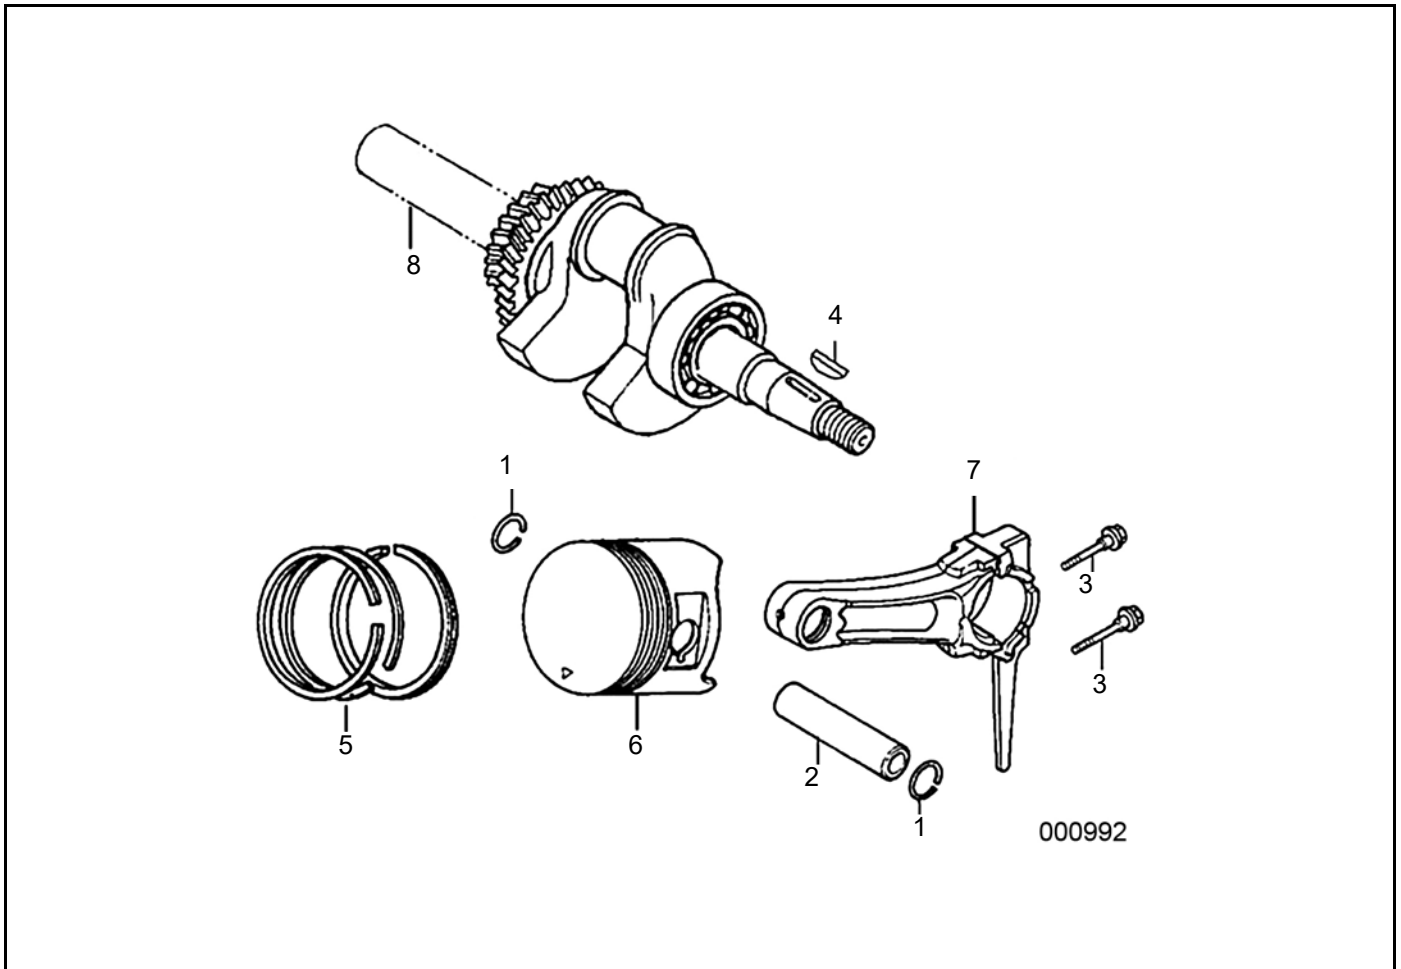

CRANKCASE COVER

ITEM	PART NO.	DESCRIPTION	QTY
1	0J39430119	OIL FILLER CAP ASSEMBLY	1
2	0G84420221	GOVERNOR ASSEMBLY	1
3	0G84420118	RADIAL BALL BEARING (6202)	1
4	0G84420117	RADIAL BALL BEARING (6207)	1
5	0G84420228	DOWEL PIN (8X12)	2
6	0G84420115	CRANKCASE COVER GASKET	1
7	0G84420116	OIL SEAL (35X52X7)	1
8	0G84420227	CRANKCASE COVER	1
9	0G84420229	FLANGE BOLT (M8X40)	7

ROCKER ARM-CAMSHAFT ASSEMBLY

ITEM	PART NO.	DESCRIPTION	QTY
1	0J39430124	EXHAUST ROCKER ARM ASSEMBLY	1
2	0J39430125	INTAKE ROCKER ARM ASSEMBLY	1
3	0G84420122	ROTATOR VALVE	2
4	0G84420239	KEEPER VALVE	4
5	0G84420123	VALVE SPRING RETAINER	2
6	0G84420124	VALVE SPRING	2
7	0G84420125	VALVE SPRING SEAT	1
8	0J39430126	VALVE ASSEMBLY (INCLUDES INTAKE AND EXHAUST VALVES)	1
9	0G84420128	VALVE STEM SEAL	1
10	0J39430127	PUSH ROD	2
11	0G84420174	LIFTER VALVE (TAPPET)	2
12	0G84420175	CAMSHAFT ASSEMBLY	1

CRANKSHAFT-PISTON ASSEMBLY

ITEM	PART NO.	DESCRIPTION	QTY
1	0G84420237	PISTON PIN CIRCLIP	2
2	0G84420238	PISTON PIN	1
3	0G84420236	CONNECTING ROD BOLT	2
4	0J39430123	SPECIAL WOODRUFF KEY	1
5		PISTON RINGS	N/A
6		PISTON	N/A
7		CONNECTING ROD	N/A
8		CRANKSHAFT	N/A
		(N/A)--THESE PARTS ARE NOT AVAILABLE--SHOWN ONLY FOR REFERENCE PURPOSES	