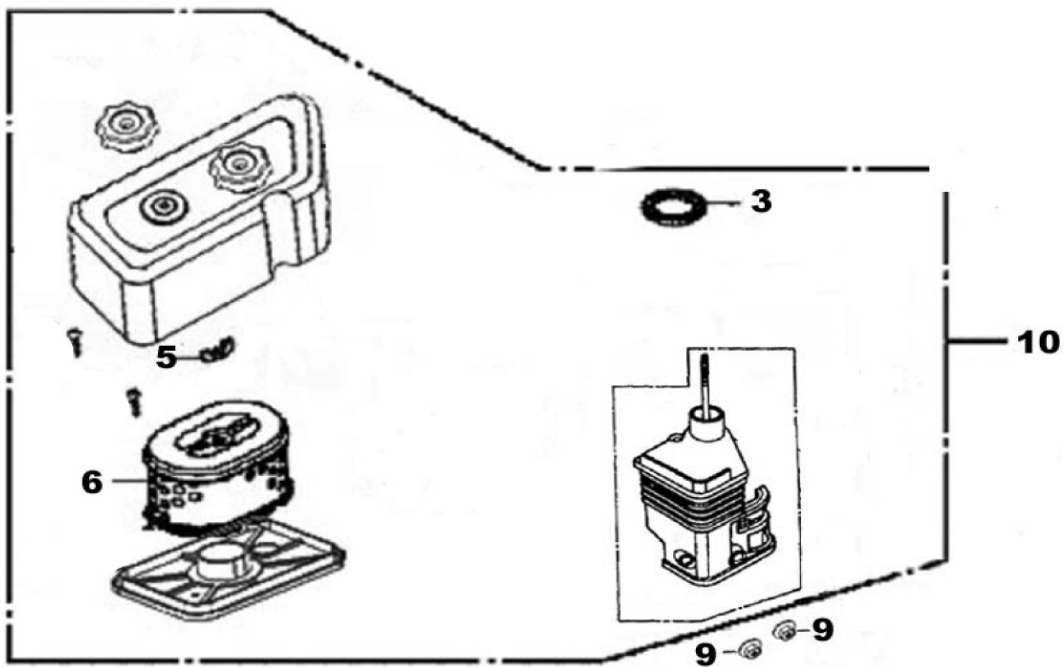

Air Cleaner

ITEM	PART NO.	QTY.	DESCRIPTION
3	0J35220170	1	GASKET, ELBOW
5	0J35220163	1	NUT, TOOL BOX SETTING
6	0J35320126	1	ELEMENT ASSY., AIR CLEANER

ITEM	PART NO.	QTY.	DESCRIPTION
9	0G84420196	2	NUT, FLANGE
10	0H95610112	1	CLEANER ASSY., AIR