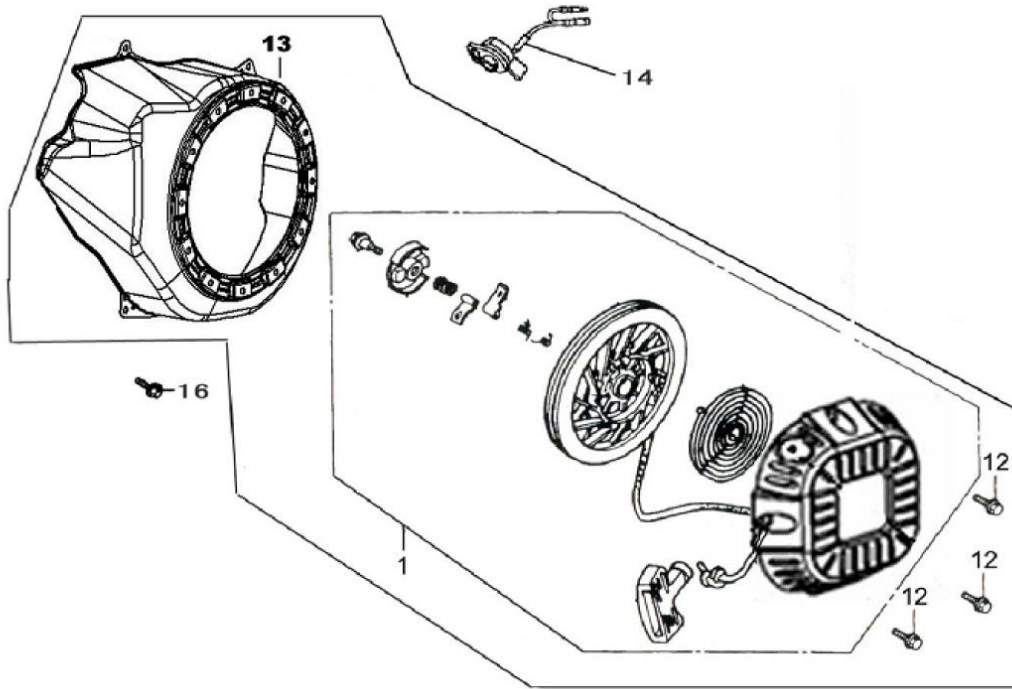

Starter

ITEM	PART NO.	QTY.	DESCRIPTION
1	0J35230132	1	STARTER ASSY.
12	0G84420241	4	BOLT, FLANGE
13	0J35230119	1	COVER COMP., FAN

ITEM	PART NO.	QTY.	DESCRIPTION
14	0J35230134	1	SWITCH ASSY., ENGINE STOP
16	0G84420194	4	BOLT, FLANGE