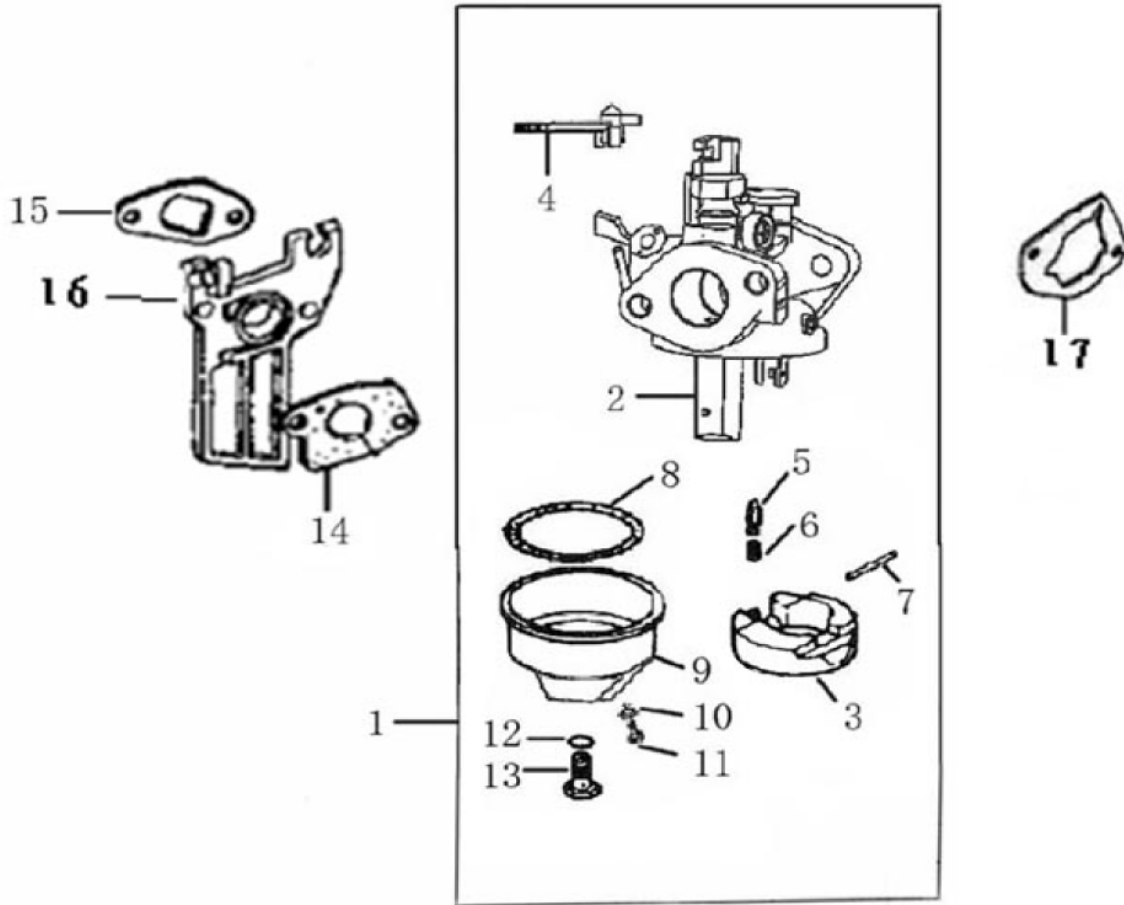

212cc ENGINE

Carburetor

ITEM	PART NO.	QTY.	DESCRIPTION
1	0J35230120	1	CARBURETOR
14	0J35220127	1	GASKET, CARBURETOR
15	0J35220128	1	GASKET, CARBURETOR

ITEM	PART NO.	QTY.	DESCRIPTION
16	0J35220130	1	INSULATOR, CARBURETOR
17	0J35220129	1	GASKET, CARBURETOR