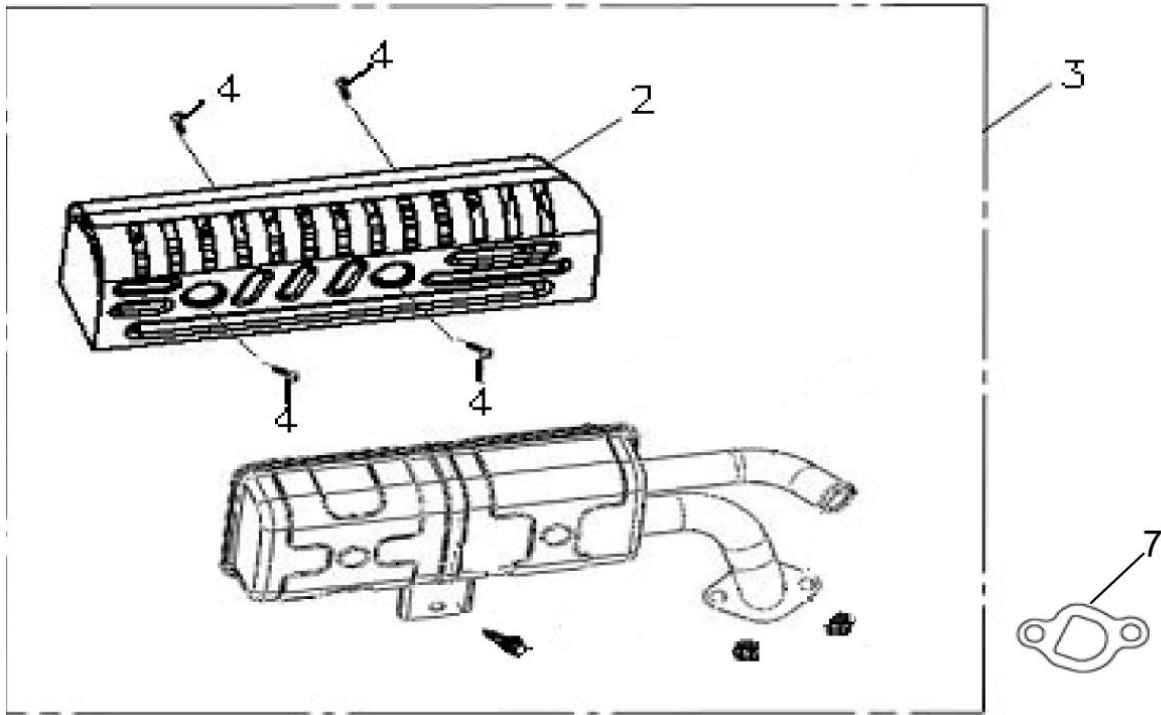

Muffler

ITEM	PART NO.	QTY.	DESCRIPTION
2	0J35230129	1	INNER PIPE ASSY., MUFFLER
3	0H95610113	1	MUFFLER ASSY.
4	0J00620100	4	BOLT, FLANGE

ITEM	PART NO.	QTY.	DESCRIPTION
7	0J35230128	1	GASKET, EX. PIPE