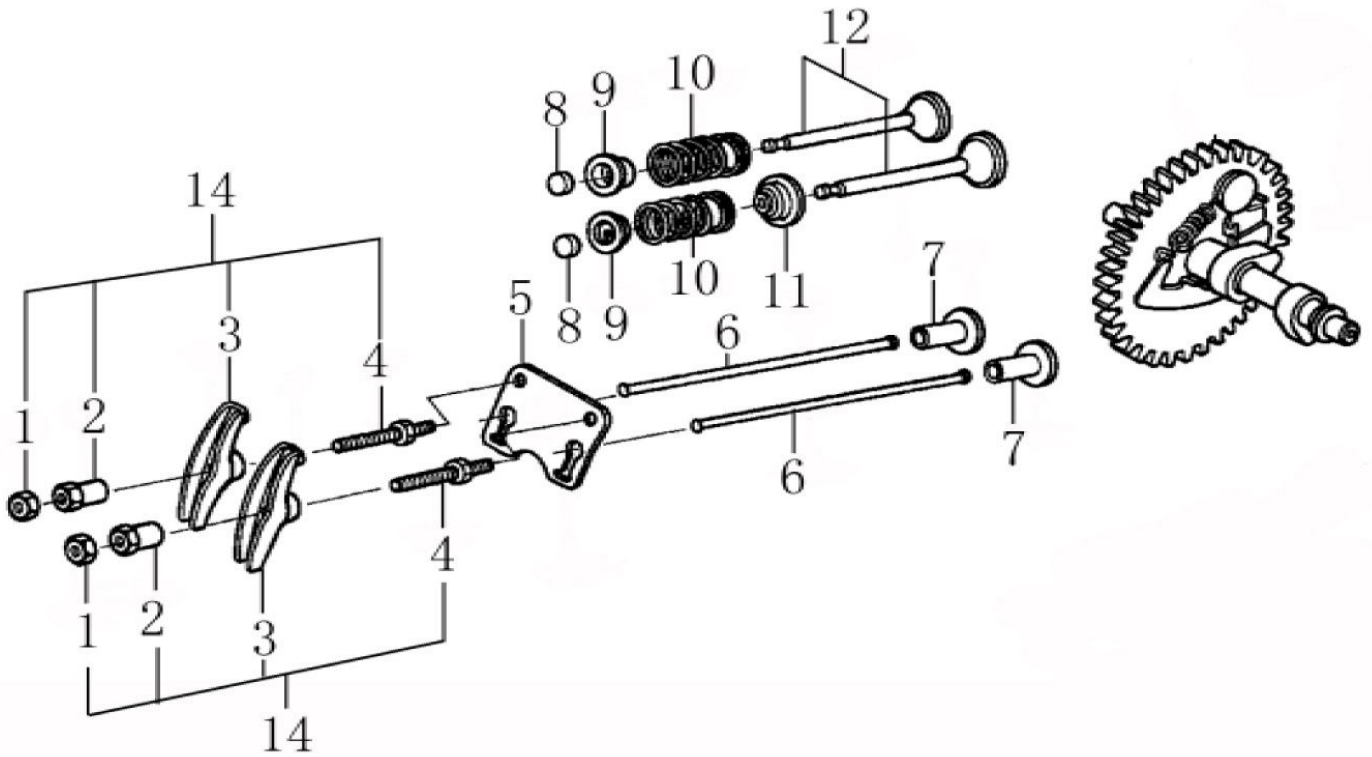

Cylinder Head

ITEM	PART NO.	QTY.	DESCRIPTION
1	0H95610110	1	HEAD COMP., CYLINDER
2	0J35220165	2	PIN, DOWEL
3	0H95610114	1	TUBE, BREATHER
4	0J35220158	4	BOLT, FLANGE
5	0J35230112	1	GASKET, CYLINDER
6	0J35220115	1	PACKING, HEAD COVER

Crankcase Cover

ITEM	PART NO.	QTY.	DESCRIPTION
1	0J35230136	6	BOLT, FLANGE
2	0J35230110	2	CAP ASSY.
6	0J35230139	1	BEARING, RADIAL BALL

ITEM	PART NO.	QTY.	DESCRIPTION
7	0J35230138	2	PIN, DOWEL
8	0J35230111	1	GASKET, CASE COVER

212cc ENGINE

Rocker/Camshaft Assy.

ITEM	PART NO.	QTY.	DESCRIPTION
1	0G84420170	2	NUT, PIVOT ADJUSTING
2	0G84420171	2	PIVOT, ROCKER ARM
3	0J35230115	2	ARM, VALVE ROCKER
4	0H58410127	2	BOLT, PIVOT, ARM
5	0J35230116	1	PLATE, PUSHROD GUIDE
6	0J35220121	2	ROD, PUSH
7	0J35220122	2	LIFTER, VALVE

ITEM	PART NO.	QTY.	DESCRIPTION
8	0J35230114	2	ROTATOR, VALVE
9	0J35220118	2	RETAINER, VALVE SPRING
10	0J35220117	2	SPRING, VALVE
11	0J35220119	1	SEAL, GUIDE
12	0J35230140	1	VALVE
14	0J35220120	2	ARM ASSY.