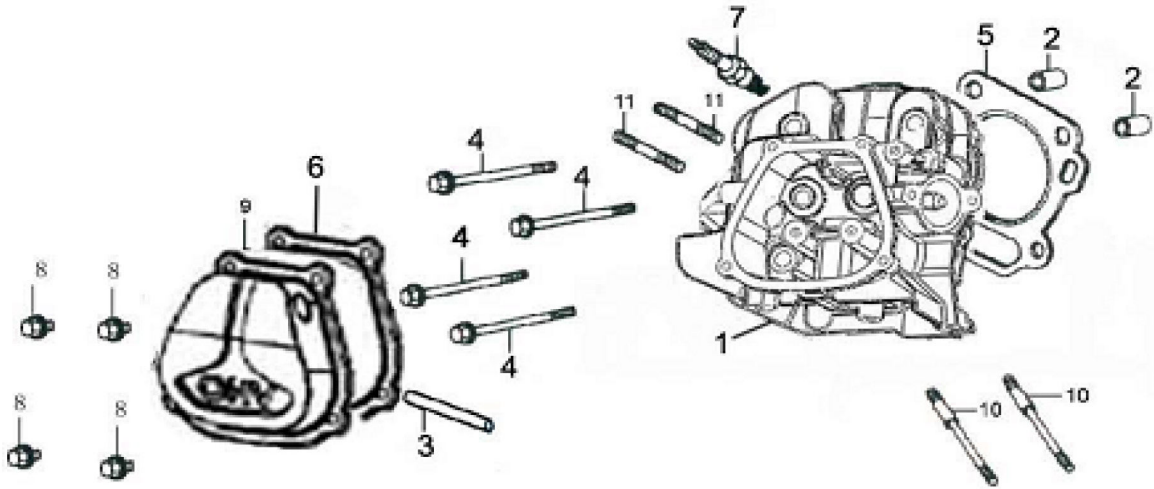

Engine Parts Manual

212cc (G19)

Manual Start
Power Washer

*****If engine serial number starts with "T150," reference engine parts manual 0H9561PMNL.**

*****If engine serial number starts with "T072," reference engine parts manual 0K1043PMNL.**

Cylinder Head

ITEM	PART NO.	QTY.	DESCRIPTION
1	0H95610110	1	HEAD COMP., CYLINDER
2	0J35220165	2	PIN, DOWEL
3	0H95610114	1	TUBE, BREATHER
4	0J35220158	4	BOLT, FLANGE
5	0J35230112	1	GASKET, CYLINDER
6	0J35220115	1	PACKING, HEAD COVER

212cc ENGINE

Rocker/Camshaft Assy.

ITEM	PART NO.	QTY.	DESCRIPTION
1	0G84420170	2	NUT, PIVOT ADJUSTING
2	0G84420171	2	PIVOT, ROCKER ARM
3	0J35230115	2	ARM, VALVE ROCKER
4	0H58410127	2	BOLT, PIVOT, ARM
5	0J35230116	1	PLATE, PUSHROD GUIDE
6	0J35220121	2	ROD, PUSH
7	0J35220122	2	LIFTER, VALVE

212cc ENGINE

Control

ITEM	PART NO.	QTY.	DESCRIPTION
1	0J35230122	1	CONTROL ASSY.
4	0J35220157	2	BOLT, FLANGE
5	0H95590117	1	SPRING, GOVERNOR
6	0J35220137	1	SPRING, THROTTLE RETURN

ITEM	PART NO.	QTY.	DESCRIPTION
7	0H95590116	1	ROD, GOVERNOR
8	0G84420197	1	BOLT, QUADRATE HEAD
9	0G84420196	1	NUT, FLANGE
10	0J35220138	1	ARM, GOVERNOR