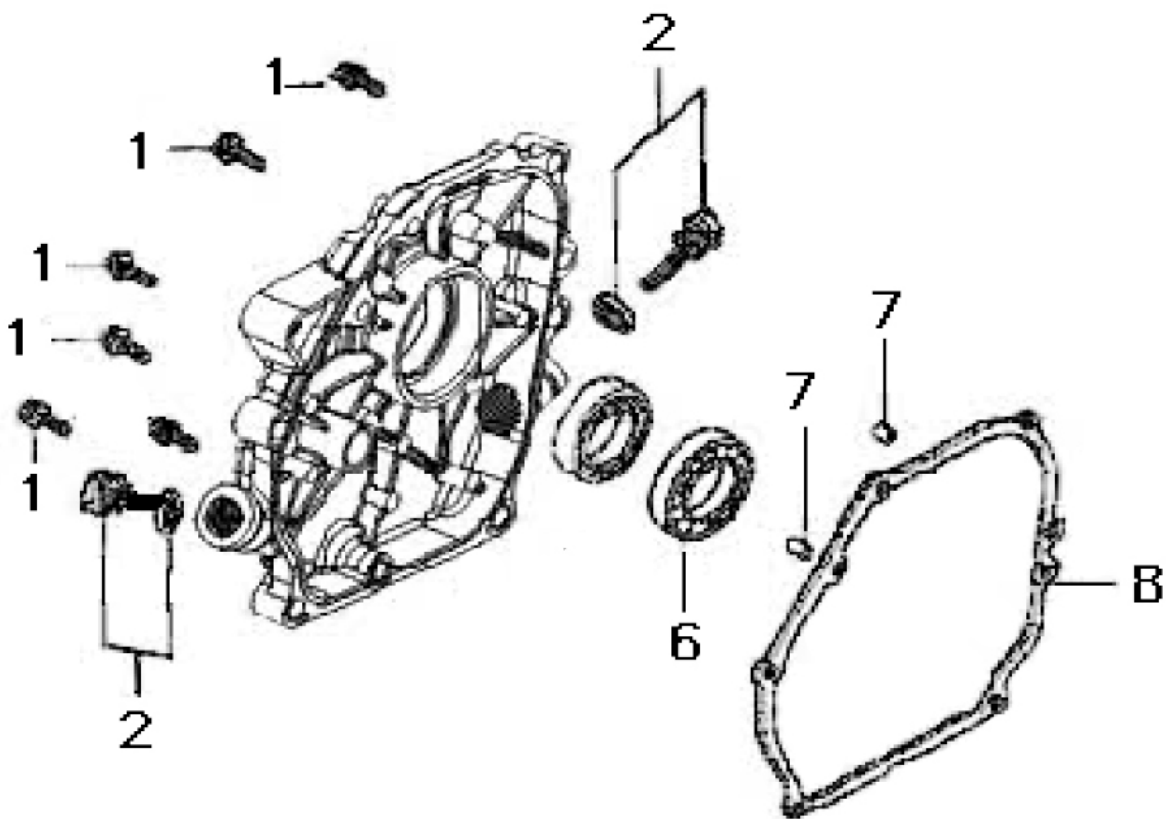

Crankcase Cover

ITEM	PART NO.	QTY.	DESCRIPTION
1	0J35230136	6	BOLT, FLANGE
2	0J35230110	2	CAP ASSY.
6	0J35230139	1	BEARING, RADIAL BALL

ITEM	PART NO.	QTY.	DESCRIPTION
7	0J35230138	2	PIN, DOWEL
8	0J35230111	1	GASKET, CASE COVER