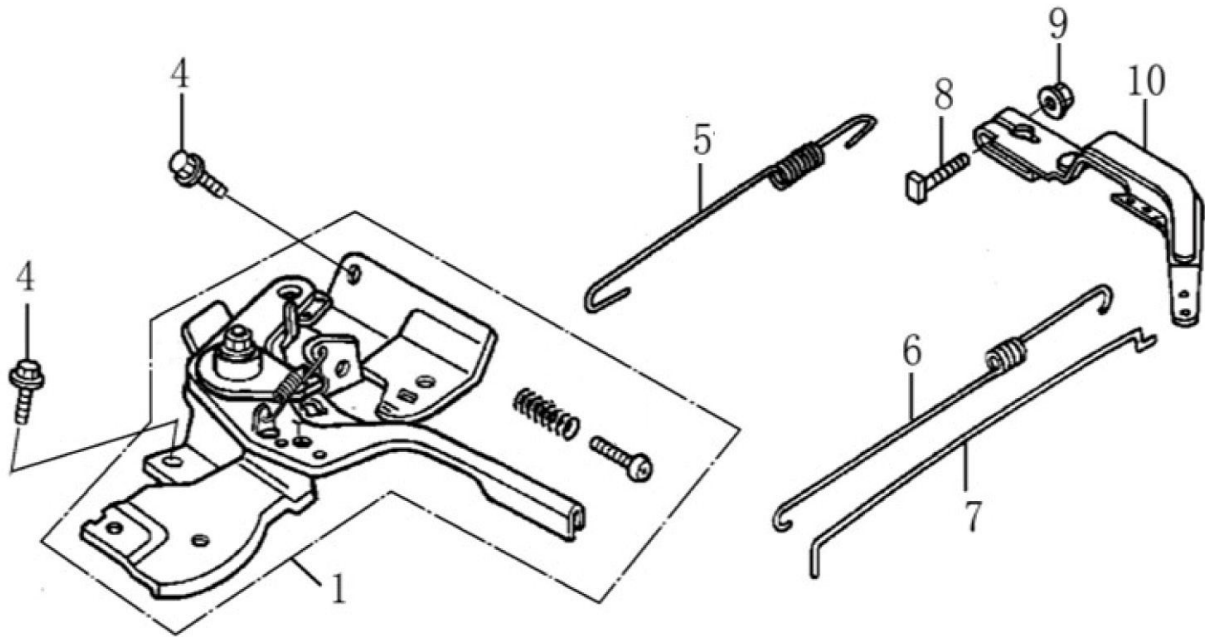

212cc ENGINE

Rocker/Camshaft Assy.

ITEM	PART NO.	QTY.	DESCRIPTION
1	0G84420170	2	NUT, PIVOT ADJUSTING
2	0G84420171	2	PIVOT, ROCKER ARM
3	0J35230115	2	ARM, VALVE ROCKER
4	0H58410127	2	BOLT, PIVOT, ARM
5	0J35230116	1	PLATE, PUSHROD GUIDE
6	0J35220121	2	ROD, PUSH
7	0J35220122	2	LIFTER, VALVE

Flywheel and Ignition

ITEM	PART NO.	QTY.	DESCRIPTION
1	0J35220153	1	COIL ASSY., IGNITION
5	0G84420268	2	BOLT, FLANGE
6	0H95610115	1	FLYWHEEL COMP.
8	0J35230117	1	FAN COOLING
9	0J35230133	1	PULLEY, STARTER
10	0J35220162	1	NUT, SPECIAL

212cc ENGINE

Control

ITEM	PART NO.	QTY.	DESCRIPTION
1	0J35230122	1	CONTROL ASSY.
4	0J35220157	2	BOLT, FLANGE
5	0H95590117	1	SPRING, GOVERNOR
6	0J35220137	1	SPRING, THROTTLE RETURN

ITEM	PART NO.	QTY.	DESCRIPTION
7	0H95590116	1	ROD, GOVERNOR
8	0G84420197	1	BOLT, QUADRATE HEAD
9	0G84420196	1	NUT, FLANGE
10	0J35220138	1	ARM, GOVERNOR