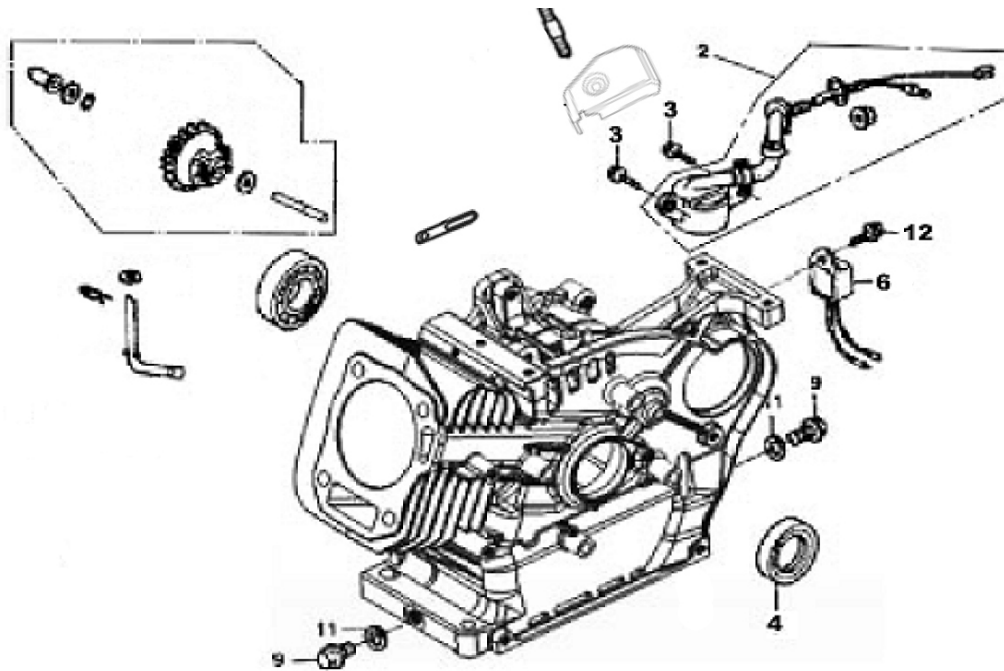

Cylinder Head

ITEM	PART NO.	QTY.	DESCRIPTION
1	0H95610110	1	HEAD COMP., CYLINDER
2	0J35220165	2	PIN, DOWEL
3	0H95610114	1	TUBE, BREATHER
4	0J35220158	4	BOLT, FLANGE
5	0J35230112	1	GASKET, CYLINDER
6	0J35220115	1	PACKING, HEAD COVER

ITEM	PART NO.	QTY.	DESCRIPTION
7	0J00620106	1	PLUG, SPARK
8	0G84420217	4	BOLT, FLANGE
9	0J35230113	1	COVER COMP., HEAD
10	0J35230137	2	BOLT, STUD, INTAKE
11	0G84420210	2	BOLT, STUD, EXHAUST

212cc ENGINE

Crankcase

ITEM	PART NO.	QTY.	DESCRIPTION
2	0J35230135	1	SWITCH ASSY., OIL LEVEL
3	0G84420217	2	BOLT, FLANGE
4	0J35220166	1	SEAL, OIL
6	0G84420112	1	ALERT UNIT, OIL

ITEM	PART NO.	QTY.	DESCRIPTION
9	0J35220111	2	BOLT, DRAIN PLUG
11	0J35220164	2	WASHER, DRAIN PLUG
12	0G84420194	1	BOLT, FLANGE

212cc ENGINE

Rocker/Camshaft Assy.

ITEM	PART NO.	QTY.	DESCRIPTION
1	0G84420170	2	NUT, PIVOT ADJUSTING
2	0G84420171	2	PIVOT, ROCKER ARM
3	0J35230115	2	ARM, VALVE ROCKER
4	0H58410127	2	BOLT, PIVOT, ARM
5	0J35230116	1	PLATE, PUSHROD GUIDE
6	0J35220121	2	ROD, PUSH
7	0J35220122	2	LIFTER, VALVE