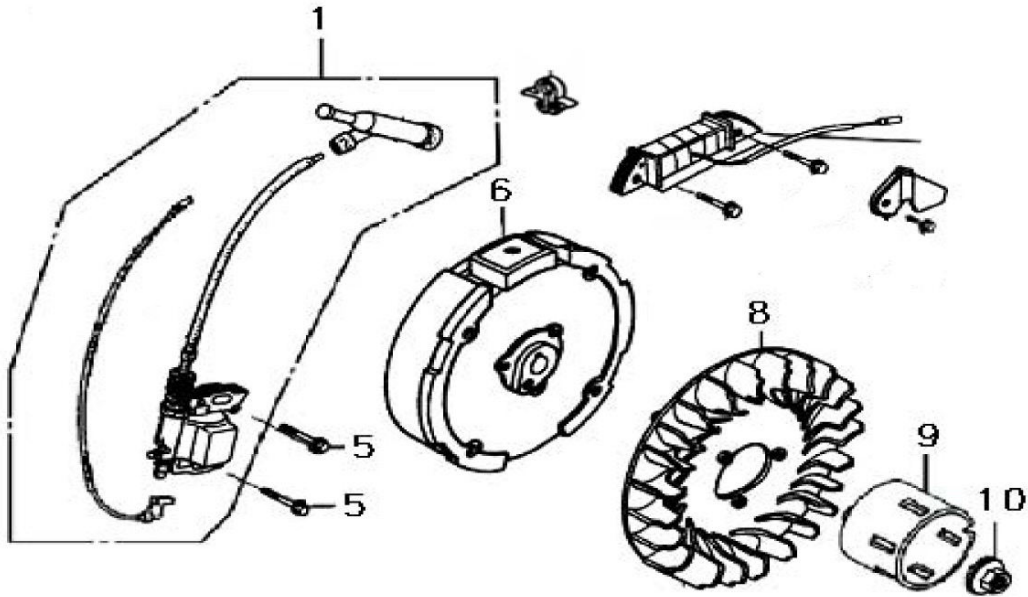

Flywheel and Ignition

ITEM	PART NO.	QTY.	DESCRIPTION
1	0J35220153	1	COIL ASSY., IGNITION
5	0G84420268	2	BOLT, FLANGE
6	0H95610115	1	FLYWHEEL COMP.
8	0J35230117	1	FAN COOLING
9	0J35230133	1	PULLEY, STARTER
10	0J35220162	1	NUT, SPECIAL