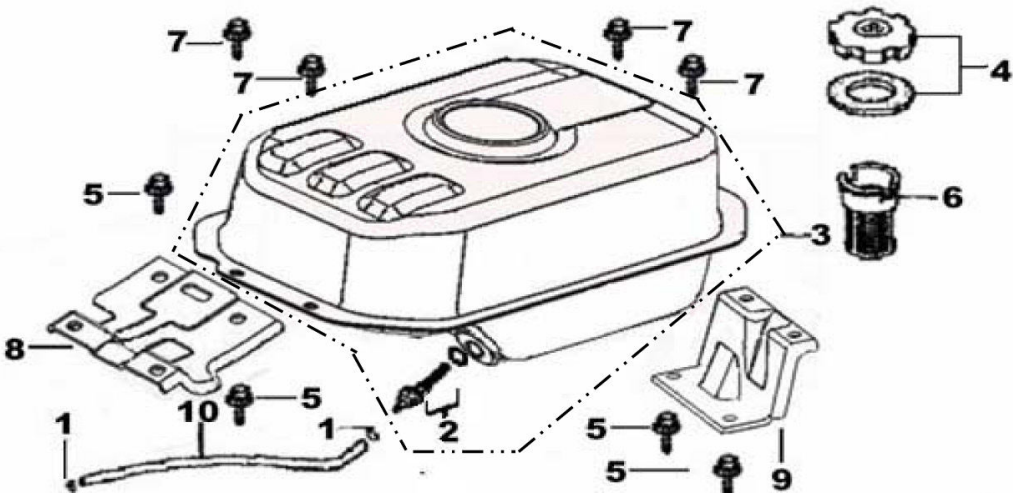

Fuel Tank

ITEM	PART NO.	QTY.	DESCRIPTION
1	0J35220173	2	LOOP, TUBE
2	0J35220132	1	JOINT ASSYL, FUEL TANK
3	0H95610111	1	TANK, COMP., FUEL
4	0H95590115	1	CAP COMP., FUEL FILLER
5	0G84420268	4	BOLT, FLANGE

ITEM	PART NO.	QTY.	DESCRIPTION
6	0J35220133	1	FILTER, FUEL
7	0G84420194	4	BOLT, FLANGE
8	0J35230124	1	HOLDER FUEL TANK
9	0J35230123	1	HOLDER FUEL TANK
10	0J35220167	1	TUBE, FUEL