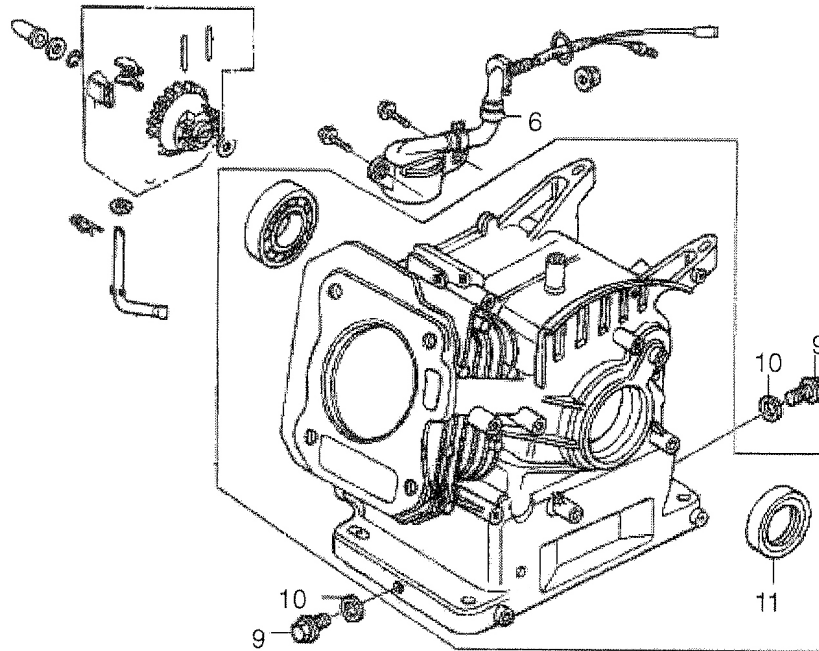

Crankcase

ITEM	PART NO.	QTY.	DESCRIPTION
6	0H03930101	1	SWITCH ASSY,OIL LEVEL
9	0H03930102	2	BOLT, DRAIN PLUG, 10 X 15

ITEM	PART NO.	QTY.	DESCRIPTION
10	0H03930103	2	WASHER, DRAIN PLUG, 10.2MM
11	0H03930104	1	OIL SEAL 25X41.25X6

Push Rod & Valve Rocker

ITEM	PART NO.	QTY.	DESCRIPTION
1	0H03930105	1	SEAL, VALVE STEM
3	0H03930106	2	ROD, PUSH
4	0H03930107	2	ARM, ROCKER VALVE
5	0H03930108	1	LIFTER VALVE 8X35
6	0H03930109	2	NUT, PIVOT ADJUSTING
8	0H03930110	1	VALVE, INLET

208cc ENGINE

Cylinder Head & Cylinder Head Cover Assy.

ITEM	PART NO.	QTY.	DESCRIPTION
1	0H03930116	1	GUIDE, INLET VALVE
2	0H03930117	1	GUIDE, EXH VALVE
4	0H03930118	1	GASKET, CYLINDER HEAD
5	0H03930119	1	COVER COMP, HEAD(BLACK)
6	0H03930120	1	GASKET, HEAD COVER
7	0H03930121	1	TUBE, BREATHER(ARC)

Crankcase Cover Assy

ITEM	PART NO.	QTY.	DESCRIPTION
1	0H03930128	1	CAP ASS, OIL FILLER
5	0H03930129	1	OIL SEAL 25X41.25X6

ITEM	PART NO.	QTY.	DESCRIPTION
7	0H03930130	1	GASKET, CASE COVER

Carburetor Assy & Air Cleaner Assy