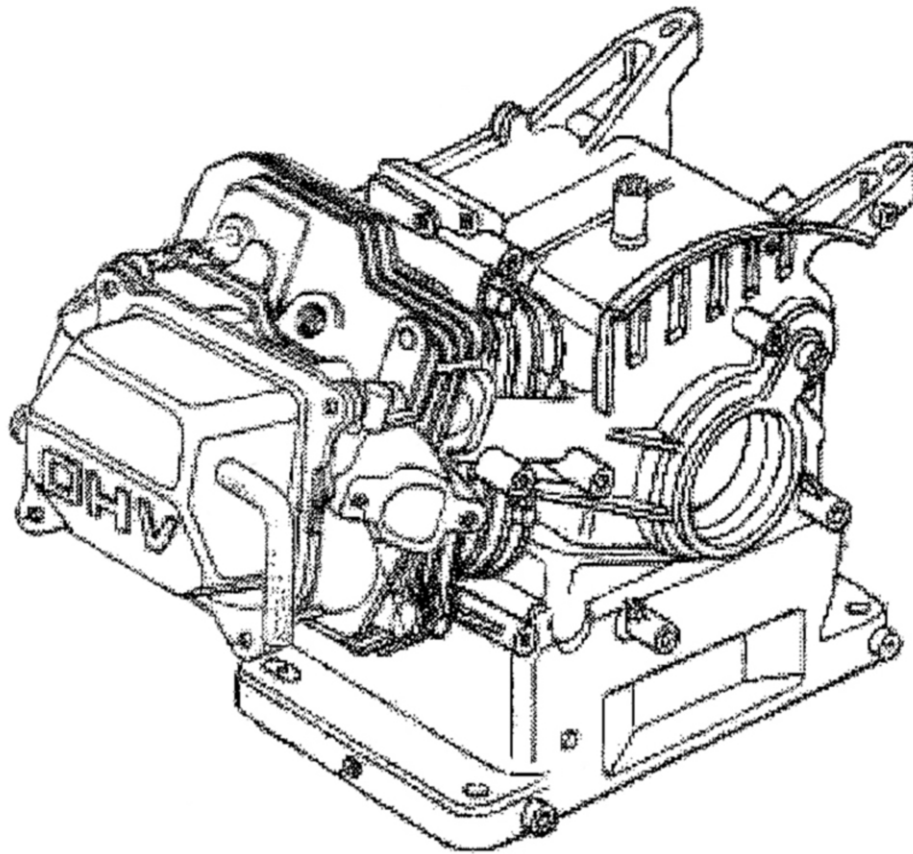

Engine Parts Manual

208cc

NOTICE!

The information in this manual is known to be accurate as of the date of release shown on the cover. However, engineering changes can occur without notice. To obtain the proper parts, please be sure to use the serial number of the unit being serviced when ordering from this manual. Always refer to any part notes and changes before ordering. All other parts not shown in this manual can be found on Generac's exploded view drawings online on GENservice at www.generac.com.