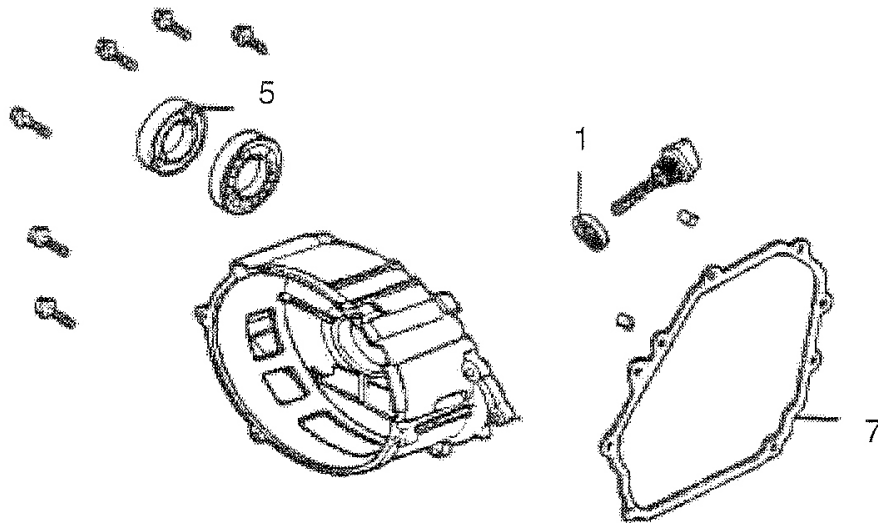

Crankcase Cover Assy

ITEM	PART NO.	QTY.	DESCRIPTION
1	0H03930128	1	CAP ASS, OIL FILLER
5	0H03930129	1	OIL SEAL 25X41.25X6

ITEM	PART NO.	QTY.	DESCRIPTION
7	0H03930130	1	GASKET, CASE COVER