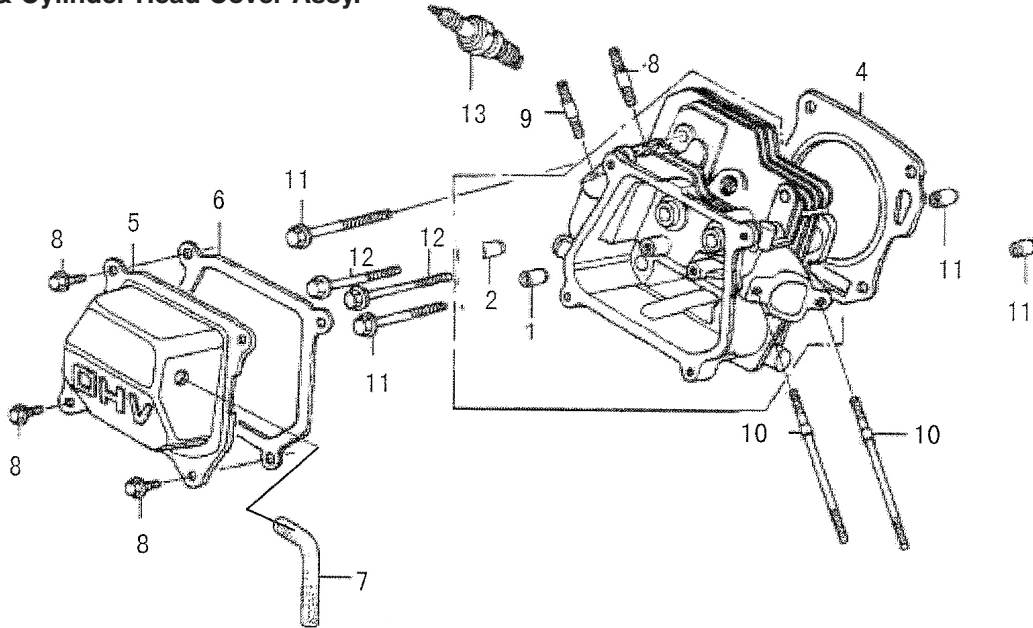

Crankcase

ITEM	PART NO.	QTY.	DESCRIPTION
6	0H03930101	1	SWITCH ASSY,OIL LEVEL
9	0H03930102	2	BOLT, DRAIN PLUG, 10 X 15

ITEM	PART NO.	QTY.	DESCRIPTION
10	0H03930103	2	WASHER, DRAIN PLUG, 10.2MM
11	0H03930104	1	OIL SEAL 25X41.25X6

Push Rod & Valve Rocker

ITEM	PART NO.	QTY.	DESCRIPTION
1	0H03930105	1	SEAL, VALVE STEM
3	0H03930106	2	ROD, PUSH
4	0H03930107	2	ARM, ROCKER VALVE
5	0H03930108	1	LIFTER VALVE 8X35
6	0H03930109	2	NUT, PIVOT ADJUSTING
8	0H03930110	1	VALVE, INLET

208cc ENGINE

Cylinder Head & Cylinder Head Cover Assy.

ITEM	PART NO.	QTY.	DESCRIPTION
1	0H03930116	1	GUIDE, INLET VALVE
2	0H03930117	1	GUIDE, EXH VALVE
4	0H03930118	1	GASKET, CYLINDER HEAD
5	0H03930119	1	COVER COMP, HEAD(BLACK)
6	0H03930120	1	GASKET, HEAD COVER
7	0H03930121	1	TUBE, BREATHER(ARC)

Crankcase Cover Assy

ITEM	PART NO.	QTY.	DESCRIPTION
1	0H03930128	1	CAP ASS, OIL FILLER
5	0H03930129	1	OIL SEAL 25X41.25X6

ITEM	PART NO.	QTY.	DESCRIPTION
7	0H03930130	1	GASKET, CASE COVER

Carburetor Assy & Air Cleaner Assy