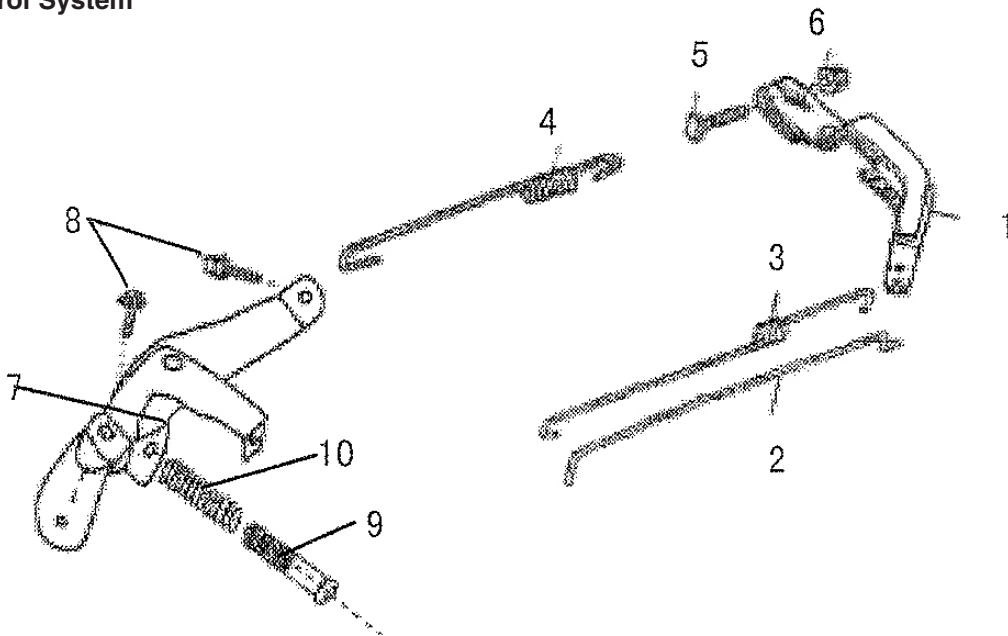

Flywheel & Recoil Starter

ITEM	PART NO.	QTY.	DESCRIPTION
1	0H0397	1	STARTER ASSY, RECOIL
2	0H03930135	1	COVER COMP, FAN
4	0H03930136	1	FAN, COOLING

ITEM	PART NO.	QTY.	DESCRIPTION
6	0H03930137	1	STARTING CUP
10	0H03930138	1	ALERT UNIT, OIL
11	0H03930122	1	BOLT, FLANGE 6X12

208cc ENGINE

Ignition Coil

ITEM	PART NO.	QTY.	DESCRIPTION
1	0H03930140	2	BOLT, FLANGE 6X25
2	0H03930141	1	IGNITION COIL ASSY

Regulating Control System

ITEM	PART NO.	QTY.	DESCRIPTION
1	0H03930144	1	ARM, GOVERNOR
2	0H03930145	1	ROD, GOVERNOR
3	0H03930146	1	SPRING, CONTROL ADJ
4	0H03930147	1	SPRING, THROTTLE RETURN

ITEM	PART NO.	QTY.	DESCRIPTION
5	0H03930148	1	BOLT, GOV. ARM(T) 6X21
6	0H03930149	1	NUT, FLANGE 6MM
7	0H03930150	1	BASE COMP., CONTROL
8	0H03930122	2	BOLT, FLANGE, 6X12