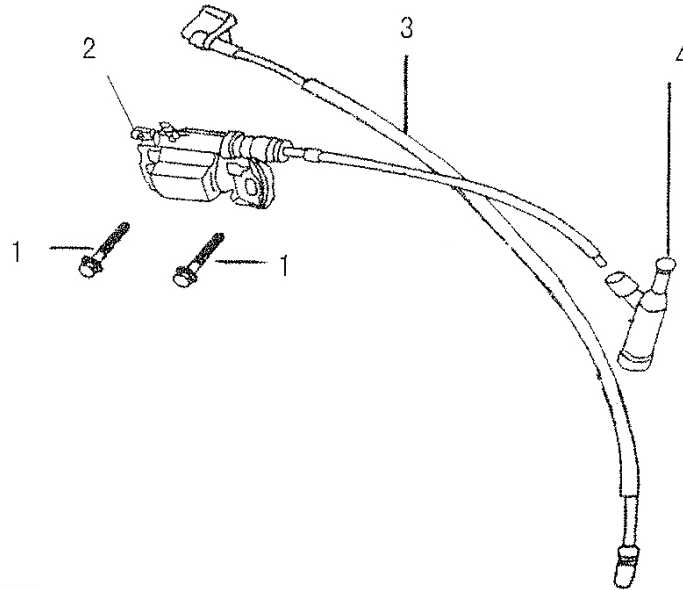

Push Rod & Valve Rocker

ITEM	PART NO.	QTY.	DESCRIPTION
1	0H03930105	1	SEAL, VALVE STEM
3	0H03930106	2	ROD, PUSH
4	0H03930107	2	ARM, ROCKER VALVE
5	0H03930108	1	LIFTER VALVE 8X35
6	0H03930109	2	NUT, PIVOT ADJUSTING
8	0H03930110	1	VALVE, INLET

Flywheel & Recoil Starter

ITEM	PART NO.	QTY.	DESCRIPTION
1	0H0397	1	STARTER ASSY, RECOIL
2	0H03930135	1	COVER COMP, FAN
4	0H03930136	1	FAN, COOLING

ITEM	PART NO.	QTY.	DESCRIPTION
6	0H03930137	1	STARTING CUP
10	0H03930138	1	ALERT UNIT, OIL
11	0H03930122	1	BOLT, FLANGE 6X12

208cc ENGINE

Ignition Coil

ITEM	PART NO.	QTY.	DESCRIPTION
1	0H03930140	2	BOLT, FLANGE 6X25
2	0H03930141	1	IGNITION COIL ASSY

Regulating Control System

ITEM	PART NO.	QTY.	DESCRIPTION
1	0H03930144	1	ARM, GOVERNOR
2	0H03930145	1	ROD, GOVERNOR
3	0H03930146	1	SPRING, CONTROL ADJ
4	0H03930147	1	SPRING, THROTTLE RETURN

ITEM	PART NO.	QTY.	DESCRIPTION
5	0H03930148	1	BOLT, GOV. ARM(T) 6X21
6	0H03930149	1	NUT, FLANGE 6MM
7	0H03930150	1	BASE COMP., CONTROL
8	0H03930122	2	BOLT, FLANGE, 6X12