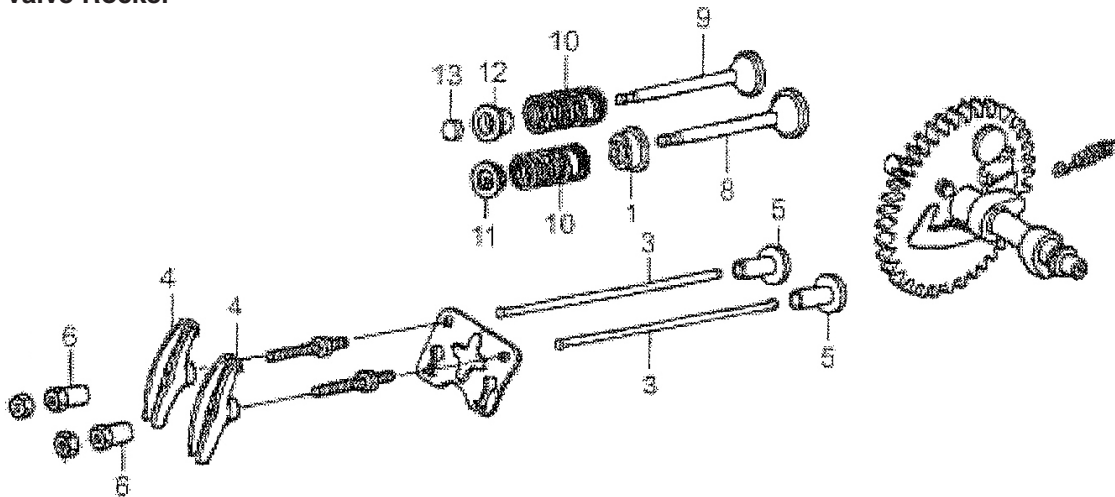

Crankcase

ITEM	PART NO.	QTY.	DESCRIPTION
6	0H03930101	1	SWITCH ASSY,OIL LEVEL
9	0H03930102	2	BOLT, DRAIN PLUG, 10 X 15

ITEM	PART NO.	QTY.	DESCRIPTION
10	0H03930103	2	WASHER, DRAIN PLUG, 10.2MM
11	0H03930104	1	OIL SEAL 25X41.25X6

Push Rod & Valve Rocker

ITEM	PART NO.	QTY.	DESCRIPTION
1	0H03930105	1	SEAL, VALVE STEM
3	0H03930106	2	ROD, PUSH
4	0H03930107	2	ARM, ROCKER VALVE
5	0H03930108	1	LIFTER VALVE 8X35
6	0H03930109	2	NUT, PIVOT ADJUSTING
8	0H03930110	1	VALVE, INLET

208cc ENGINE

Cylinder Head & Cylinder Head Cover Assy.

ITEM	PART NO.	QTY.	DESCRIPTION
1	0H03930116	1	GUIDE, INLET VALVE
2	0H03930117	1	GUIDE, EXH VALVE
4	0H03930118	1	GASKET, CYLINDER HEAD
5	0H03930119	1	COVER COMP, HEAD(BLACK)
6	0H03930120	1	GASKET, HEAD COVER
7	0H03930121	1	TUBE, BREATHER(ARC)

Crankcase Cover Assy

ITEM	PART NO.	QTY.	DESCRIPTION
1	0H03930128	1	CAP ASS, OIL FILLER
5	0H03930129	1	OIL SEAL 25X41.25X6

ITEM	PART NO.	QTY.	DESCRIPTION
7	0H03930130	1	GASKET, CASE COVER

Carburetor Assy & Air Cleaner Assy