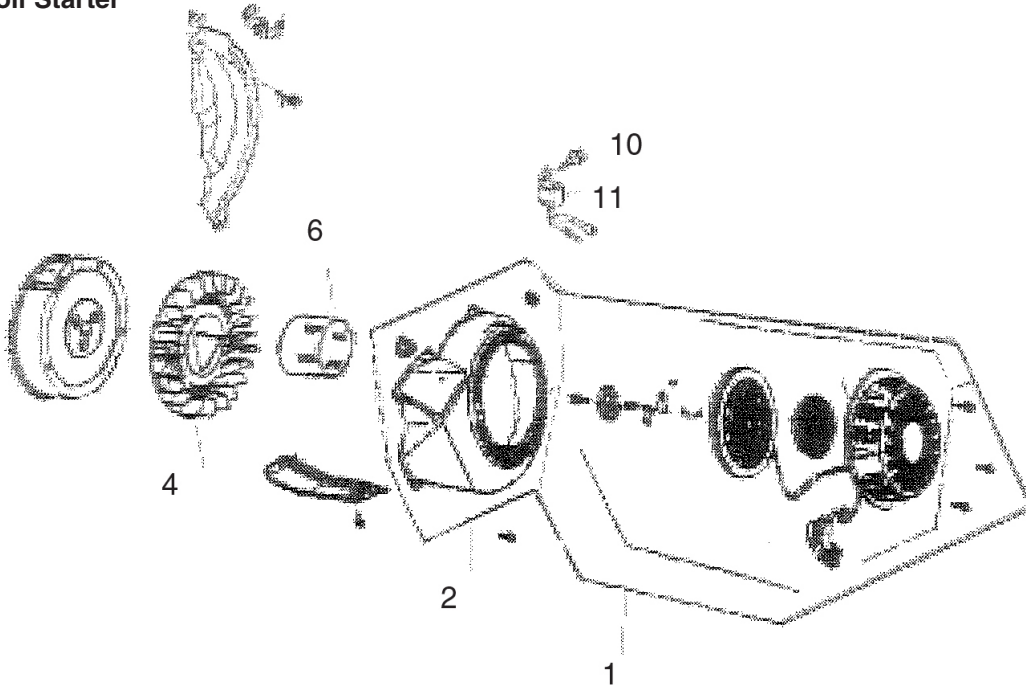

Flywheel & Recoil Starter

ITEM	PART NO.	QTY.	DESCRIPTION
1	0H0397	1	STARTER ASSY, RECOIL
2	0H03930135	1	COVER COMP, FAN
4	0H03930136	1	FAN, COOLING

ITEM	PART NO.	QTY.	DESCRIPTION
6	0H03930137	1	STARTING CUP
10	0H03930138	1	ALERT UNIT, OIL
11	0H03930122	1	BOLT, FLANGE 6X12