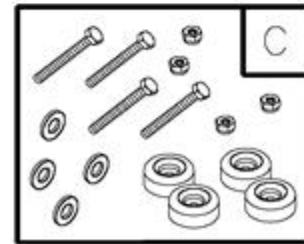

Ref #

Part #

Description

Qty

Ref #	Part #	Description	Qty
1	865154GS	Cradle	
3	197754GS	Valve, Check	
4	197756GS	Flange, Inlet, 2" BSP	
5	198057GS	Assy, Plug	
6	-----	Washer, Flat, 5/16 - M8	(Purchase locally)
7	-----	HHCS, M8 - 1.25 x 16	(Purchase locally)
9	-----	Washer, Lock 5/16 - M8	(Purchase locally)
10	197752GS	Housing, Pump	
11	197758GS	Gasket, Out	
12	-----	HHCS, M8 - 1.25 x 25	(Purchase locally)
13	197760GS	Flange, Out, 2" Bsp	
14	197747GS	Volute	
15	198048GS	Assy, Fastener	
16	197738GS	Adapter, Engine	
17	197764GS	Gasket, 2"	
A	197993GS	Assy, Housing Pump	(Service kits include all parts shown within the box)
B	198058GS	Kit, Impeller 2"	(Service kits include all parts shown within the box)
C	197887GS	Kit, Vibration Mount	(Service kits include all parts shown within the box)
D	198073GS	Kit, Coupler, 2" Bsp	(Service kits include all parts shown within the box)
E	198075GS	Kit, Seal	(Service kits include all parts shown within the box)
--	MS10406	Manual, Operator's, 073010	(Parts Not Illustrated)
--	198296GS	Decal, Fuel Tank	(Parts Not Illustrated)
--	198305GS	Label, Warning	(Parts Not Illustrated)
--	198303GS	Decal, Caution	(Parts Not Illustrated)
--	198295GS	Decal, Recoil	(Parts Not Illustrated)
--	198294GS	Decal, Air Cleaner	(Parts Not Illustrated)
--	-----	Engine	(Parts Not Illustrated. Contact Engine Manufacturer)