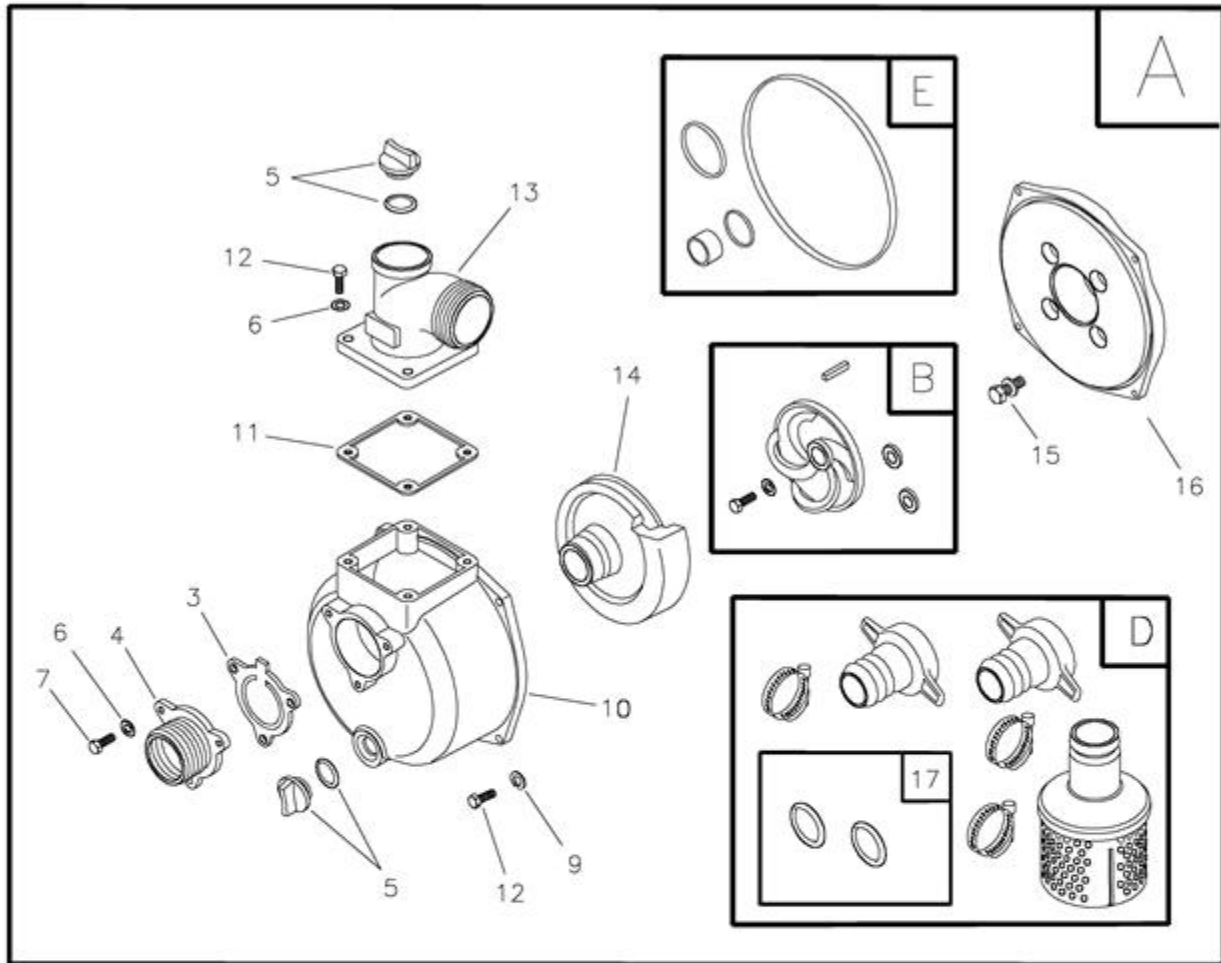

Ref #

Part #

Description

Qty

Ref #	Part #	Description	Qty
1	865154GS	Cradle	
3	197754GS	Valve, Check	
4	197756GS	Flange, Inlet, 2" BSP	
5	198057GS	Assy, Plug	
6	-----	Washer, Flat, 5/16 - M8	(Purchase locally)
7	-----	HHCS, M8 - 1.25 x 16	(Purchase locally)
9	-----	Washer, Lock 5/16 - M8	(Purchase locally)
10	197752GS	Housing, Pump	
11	197758GS	Gasket, Out	
12	-----	HHCS, M8 - 1.25 x 25	(Purchase locally)
13	197760GS	Flange, Out, 2" Bsp	
14	197747GS	Volute	
15	198048GS	Assy, Fastener	
16	197738GS	Adapter, Engine	
17	197764GS	Gasket, 2"	
A	197993GS	Assy, Housing Pump	(Service kits include all parts shown within the box)
B	198058GS	Kit, Impeller 2"	(Service kits include all parts shown within the box)
C	197887GS	Kit, Vibration Mount	(Service kits include all parts shown within the box)
D	198073GS	Kit, Coupler, 2" Bsp	(Service kits include all parts shown within the box)
E	198075GS	Kit, Seal	(Service kits include all parts shown within the box)
--	MS10406	Manual, Operator's, 073010	(Parts Not Illustrated)
--	198296GS	Decal, Fuel Tank	(Parts Not Illustrated)
--	198305GS	Label, Warning	(Parts Not Illustrated)
--	198303GS	Decal, Caution	(Parts Not Illustrated)
--	198295GS	Decal, Recoil	(Parts Not Illustrated)
--	198294GS	Decal, Air Cleaner	(Parts Not Illustrated)
--	-----	Engine	(Parts Not Illustrated. Contact Engine Manufacturer)