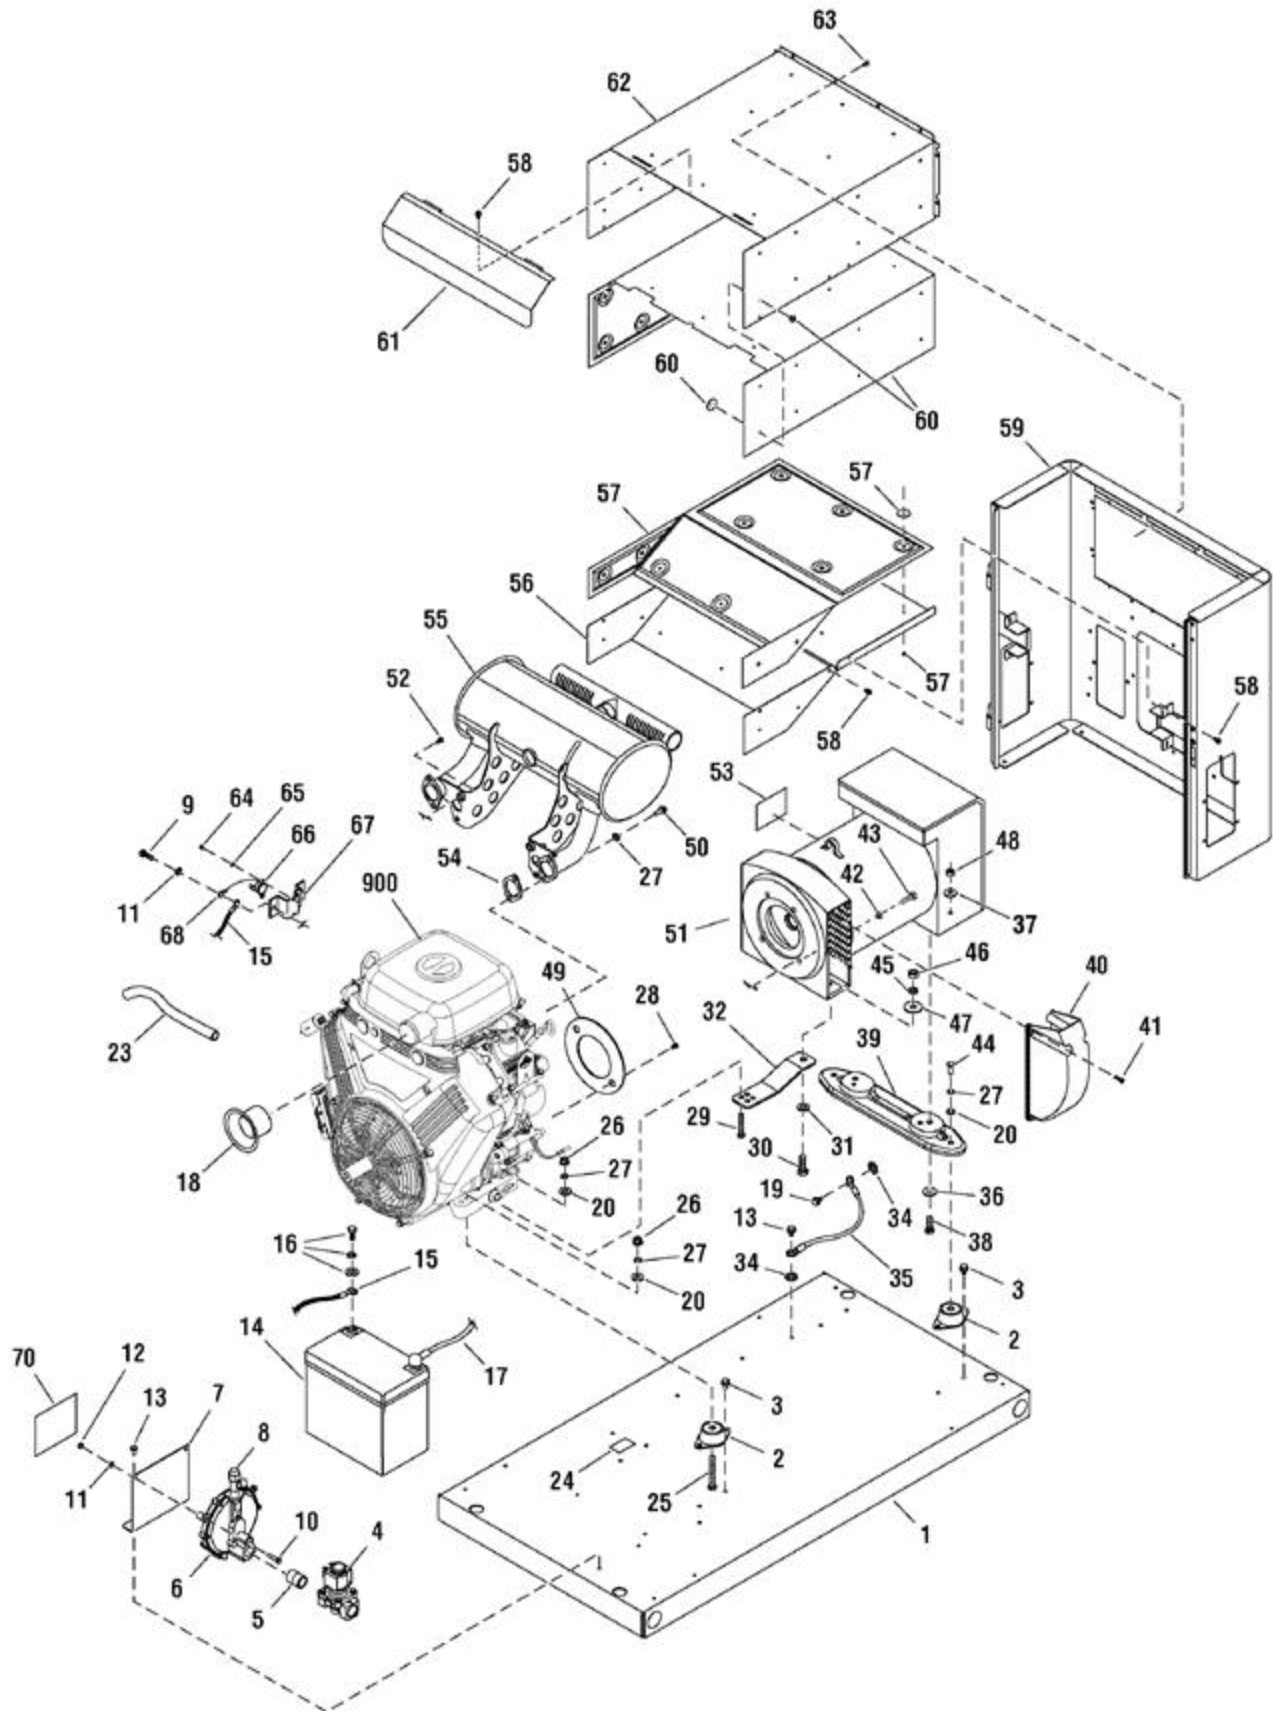

Ref #	Part #	Description	Qty	Context Note	Foot Note
1	T203030GS	BASE			
2	187594GS	MOUNT, Vibration			
3	24910GS	SCREW, Hex Head, Trilobular, 5/16-18 x 1/2			
4	194683GS	SOLENOID, Gas Fuel			
5	194829GS	FITTING, Coupling			
6	194830GS	REGULATOR, NG / LPG			
7	195936GS	BRACKET, Mounting Solenoid			
8	842184	FITTING			
9	-----	* CAPSCREW, Hex Head, M6 - 1.0 x 16			* - Items without part numbers are common fasteners and are available at your local hardware store.
10	-----	* CAPSCREW, Hex Head, M6 - 1.0 x 30			* - Items without part numbers are common fasteners and are available at your local hardware store.
11	-----	* WASHER, Lock, 1/4			* - Items without part numbers are common fasteners and are available at your local hardware store.
12	-----	* NUT, M6 - 1.0			* - Items without part numbers are common fasteners and are available at your local hardware store.
13	B4300GS	SCREW, Hex Head, Trilobular, 1/4 - 20 x 1/2			
14	194818GS	BATTERY			
15	185939RGS	WIRE-A, Black			
16	198913GS	KIT, Hardware, Battery			
17	198593AGS	WIRE-A, Red			
18	194813GS	TUBE			
19	-----	* CAPSCREW, Hex Head, M6 - 1.0 x 12			* - Items without part numbers are common fasteners and are available at your local hardware store.
20	-----	* WASHER, Flat, 5/16 - M8			* - Items without part numbers are common fasteners and are available at your local hardware store.
23	1723165SM	HOSE, Oil Drain			
24	186649GS	DECAL, Oil Drain