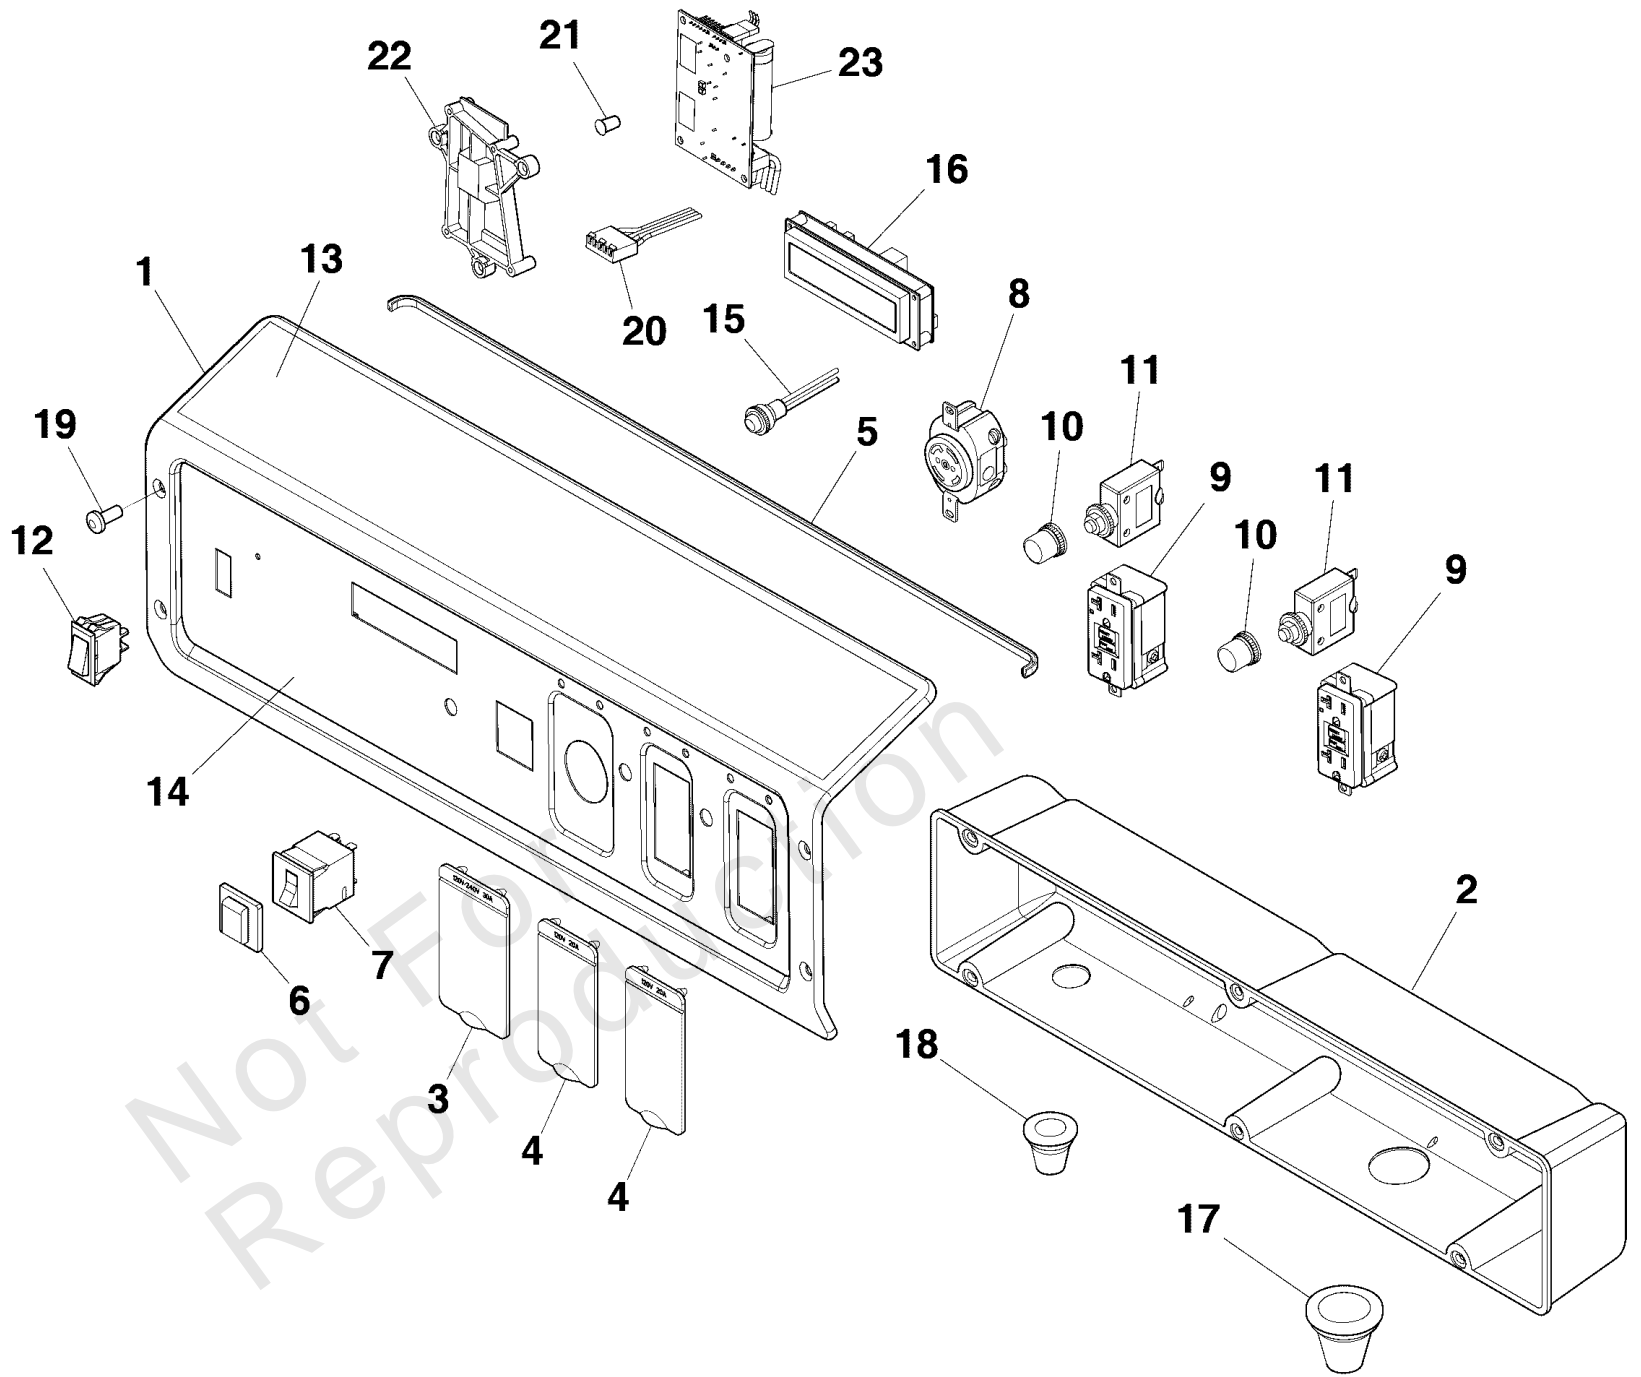

Parts Manual

Watt Storm Generator, Briggs & Stratton 49 State

Control Panel

Note: Unless noted otherwise, use the standard torque specifications

030728-03- 6,250 Watt Storm Generator, Briggs & Stratton 49 State

Control Panel

REF NO	PART NO	QTY	DESCRIPTION
1	772210	1	PANEL-CONTROL -(Includes Item 13 & 14)
2	772214	1	BOX-CONTROL-PANEL
3	319477GS	1	COVER-OUTLET
4	319476GS	2	COVER-OUTLET
5	319459GS	1	TRIM-EDGE
6	191481GS	1	BOOT, Breaker Circuit
7	319540GS	1	BREAKER-CIRCUIT
8	43437GS	1	OUTLET, 120/240V Locking, 30A
9	709526	2	OUTLET-GFCI
10	312636GS	2	BOOT, Circuit Breaker
11	209872GS	2	BREAKER, Circuit, 20A
12	319525GS	1	SWITCH-ON/OFF
13	772212	1	DECAL
14	772216	1	DECAL
15	319463GS	1	BUTTON-SELECT
16	318458GS	1	POWER MONITOR
17	319529GS	1	GROMMET
18	319530GS	1	GROMMET
19	772229	4	SCREW
20	772215	1	WIRE-HARNESS-CO
21	772217	1	LIGHT-PIPE
22	772213	1	BRACKET-MODULE
23	84005244	1	MODULE-CO

Main Unit

REF NO	PART NO	QTY	DESCRIPTION
48	312921GS	1	BLOCK, Junction
49	703909	1	BOLT
50	791745	1	LINE, Fuel -(Cut to Fit)
51	209417GS	1	VALVE, Fuel
52	315017GS	1	HOSE, Vapor (cut to fit)
53	706376	1	COVER-RUBBER
54	706535	1	PAD-RUBBER
55	312916GS	3	NUT
56	703908	1	BOLT
57	312911GS	2	SCREW
58	706150	1	WIRE
59	314955GS	2	CLAMP
60	703013	1	COVER, Alternator, Rubber
61	319451GS	4	MOUNT-VIBRATION
62	772228	1	DECAL
63	772231	1	DECAL
64	703911	1	BAND-STATOR
67	771800	1	CORDSET
900	25P132-0006-G1	1	ENGINE