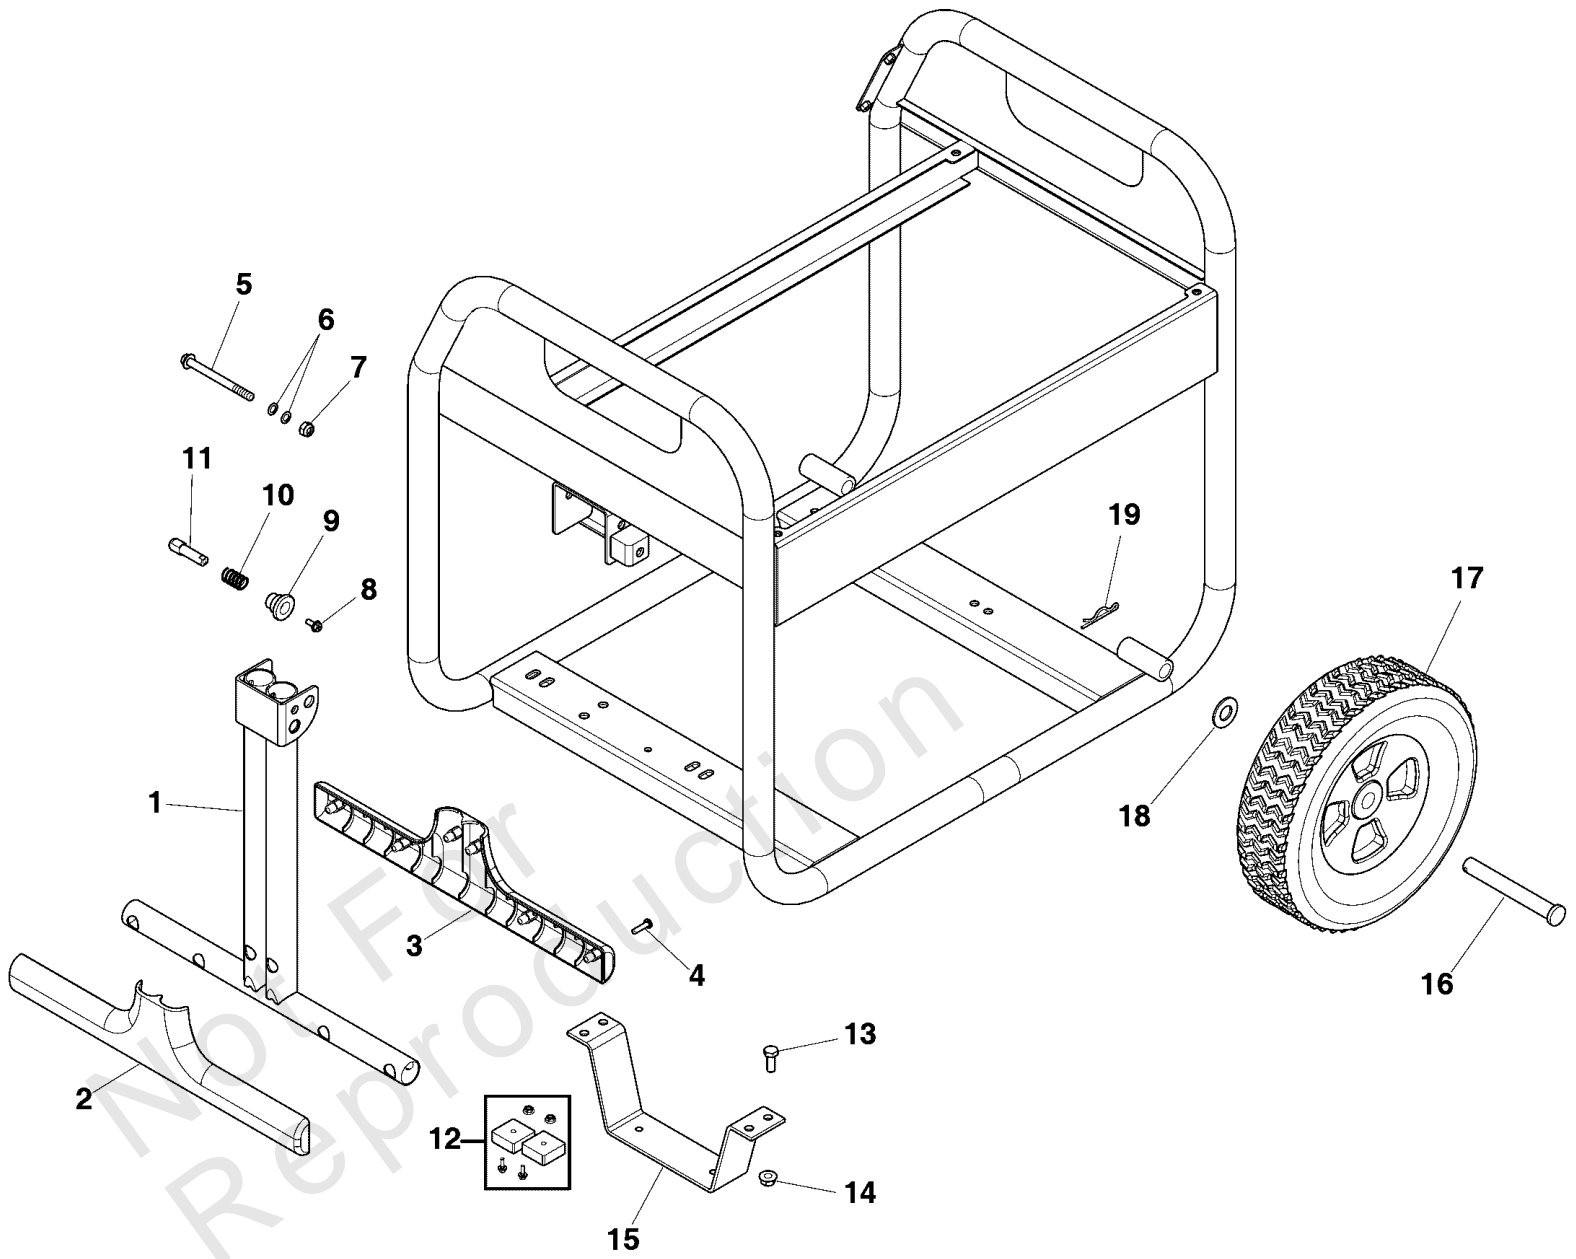

Main Unit

REF NO	PART NO	QTY	DESCRIPTION
48	312921GS	1	BLOCK, Junction
49	703909	1	BOLT
50	791745	1	LINE, Fuel -(Cut to Fit)
51	209417GS	1	VALVE, Fuel
52	315017GS	1	HOSE, Vapor (cut to fit)
53	706376	1	COVER-RUBBER
54	706535	1	PAD-RUBBER
55	312916GS	3	NUT
56	703908	1	BOLT
57	312911GS	2	SCREW
58	706150	1	WIRE
59	314955GS	2	CLAMP
60	703013	1	COVER, Alternator, Rubber
61	319451GS	4	MOUNT-VIBRATION
62	772228	1	DECAL
63	772231	1	DECAL
64	703911	1	BAND-STATOR
67	771800	1	CORDSET
900	25P132-0006-G1	1	ENGINE

Wheel Kit (80005137)

Note: Unless noted otherwise, use the standard torque specifications

030728-03- 6,250 Watt Storm Generator, Briggs & Stratton 49 State

Wheel Kit (80005137)

REF NO	PART NO	QTY	DESCRIPTION
1	319396GS	1	HANDLE
2	319360GS	1	GRIP-HANDLE
3	319361GS	1	GRIP-HANDLE
4	75477GS	1	PPHMS, M5 - 0.8 x 20
5	318677GS	1	BOLT
6	96716GS	1	WASHER, Nylon
7	49820GS	1	NUT, Nylok, M8 - 1.25
8	207825GS	1	BOLT-M5-6 x 16
9	319453GS	1	KNOB
10	319452GS	1	SPRING
11	319454GS	1	PIN
12	319285GS	1	MOUNT-VIBRATION
13	771804	1	BOLT
14	67989GS	1	NUT, M8 Flange Serrated
15	319642GS	1	SUPPORT-LEG
16	703813	1	AXLE
17	704145	1	WHEEL
18	22247GS	1	WASHER, Flat, 5/8"
19	316510GS	1	PIN-HAIR