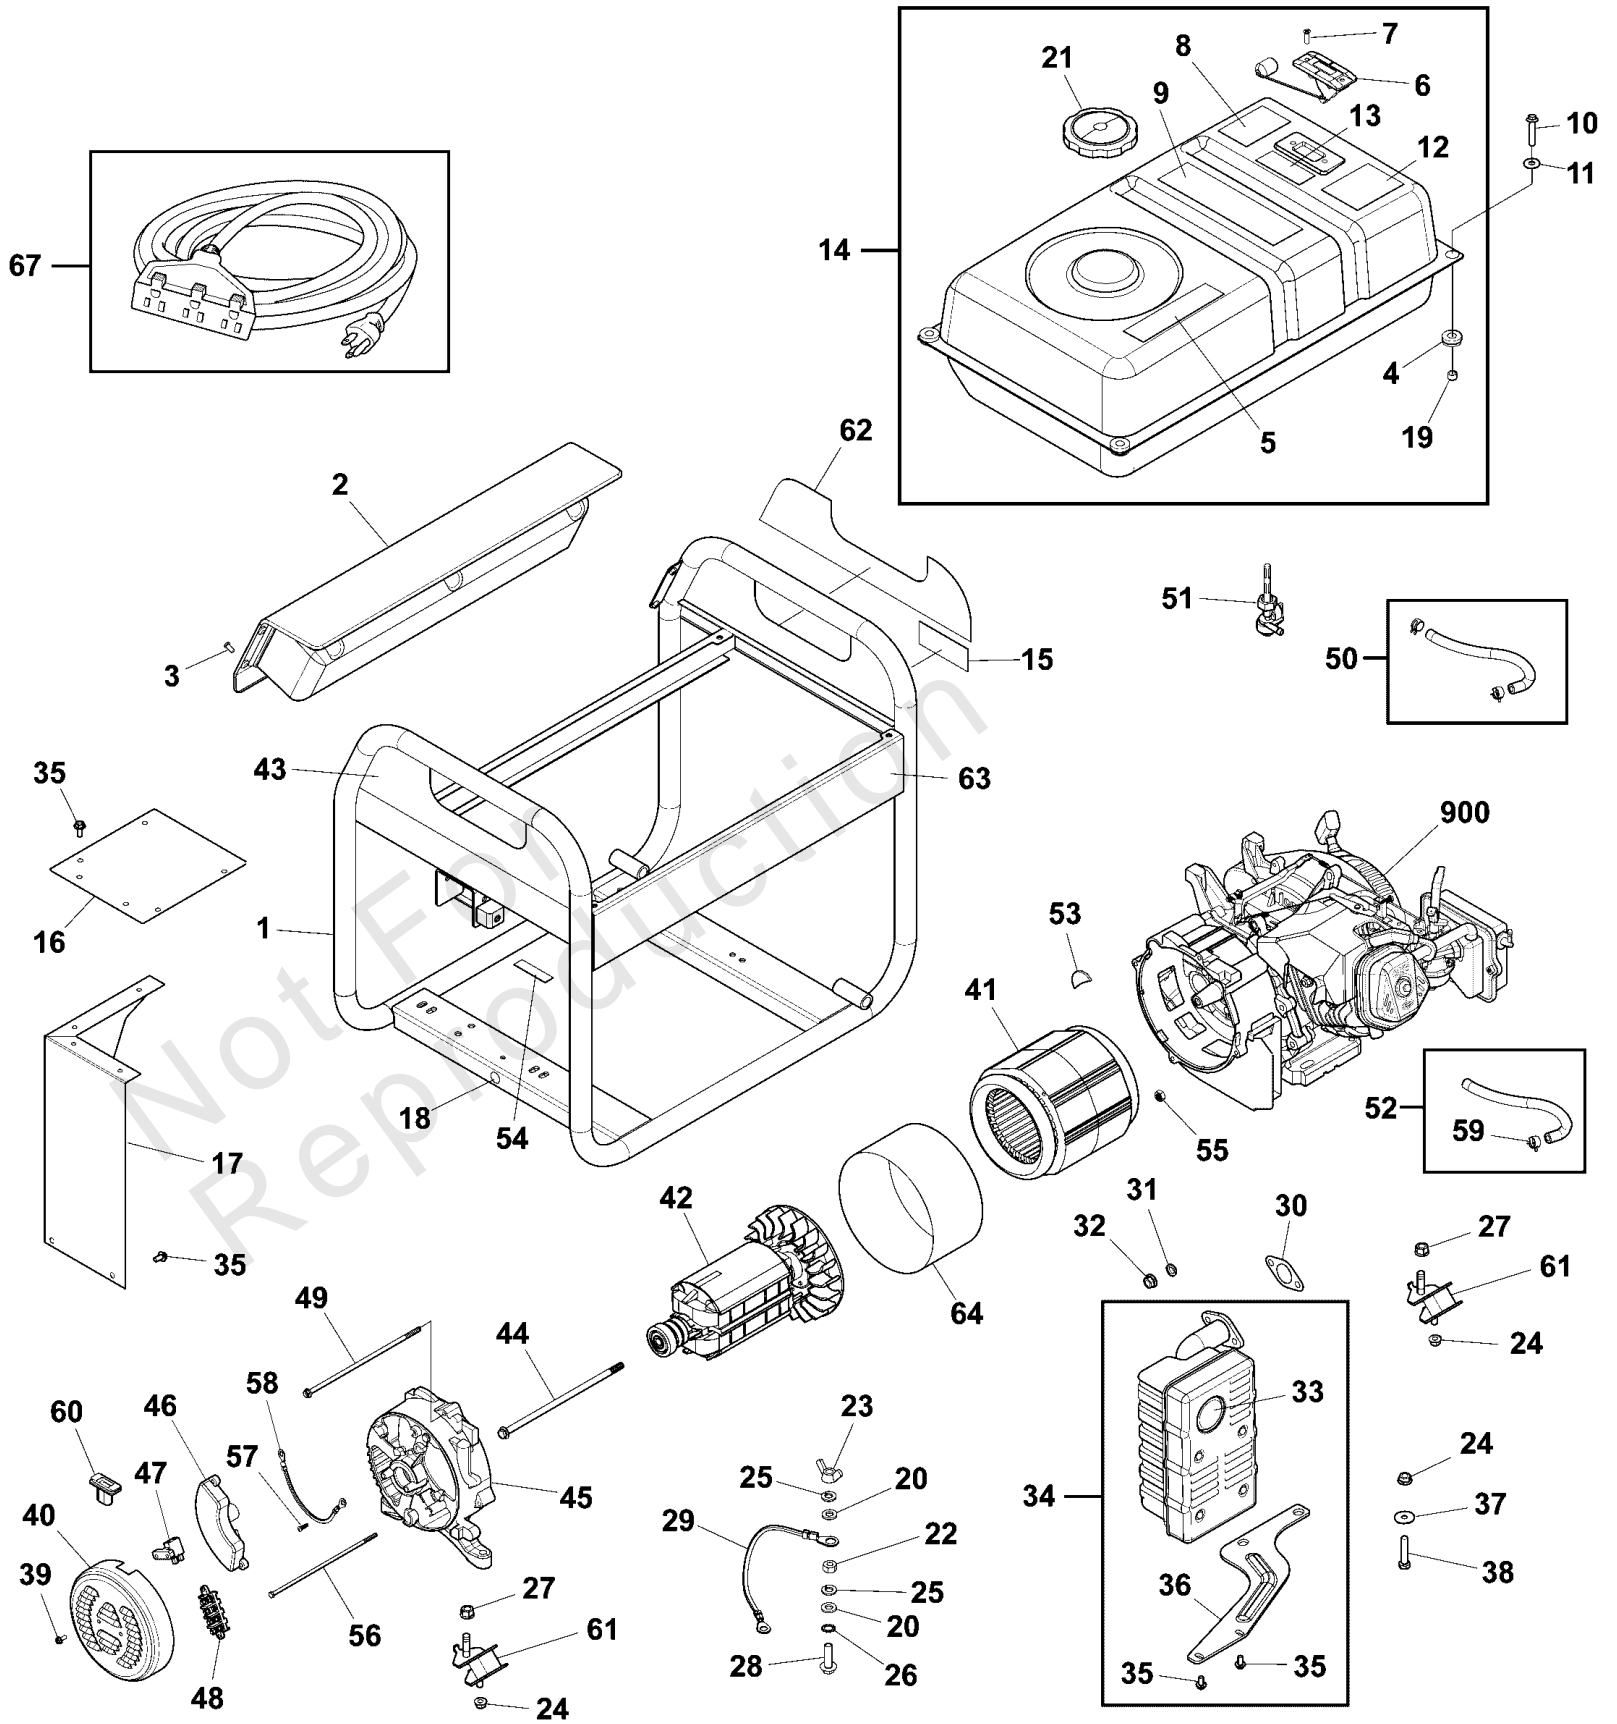

Main Unit

Note: Unless noted otherwise, use the standard torque specifications

030728-03- 6,250 Watt Storm Generator, Briggs & Stratton 49 State

Main Unit

REF NO	PART NO	QTY	DESCRIPTION
1	772226	1	CRADLE -(Includes Item 15, 18 & 63)
2	84006984	1	PANEL-CONTROL
3	772229	4	SCREW
4	189134GS	4	GROMMET, Rubber
5	772237	1	DECAL
6	704183	1	GAUGE-FUEL
7	314440GS	2	SCREW
8	772233	1	DECAL
9	772234	1	DECAL
10	703805	4	SCREW
11	312005GS	4	WASHER
12	202997GS	1	DECAL, Warning, CO
13	703264	1	DECAL
14	772227	1	TANK-FUEL
15	772236	1	DECAL
16	319456GS	1	HEATSHIELD
17	319455GS	1	HEATSHIELD
18	704331	1	DECAL
19	189137GS	4	SPACER
20	-----	2	WASHER, Flat M6
21	319587GS	1	CAP-FUEL
22	-----	1	NUT, Hex, M6
23	87680GS	1	NUT, M6 - 1.0 Wing
24	-----	4	* NUT, Flange Lock, M8
25	-----	2	* WASHER, Lock, M6
26	-----	1	* WASHER, Shakeproof, Ext M6
27	-----	4	* NUT, Flange Lock, M10
28	-----	1	HHCS, M6 - 1.0 x 25
29	706165	1	WIRE
30	813085GS	1	GASKET
31	-----	2	* WASHER, Lock, M8
32	-----	2	* NUT, Hex, M8-1.25
33	83083GS	1	SCREEN, Spark Arrest
34	84003865	1	KIT-MUFFLER
35	706152	8	SCREW, M6 x 12
36	319457GS	1	BRACKET, Muffler
37	-----	1	* WASHER, Flat M8
38	57821GS	1	CAPSCREW, Hex Head, M8-1.25 x 40
39	312909GS	2	SCREW
40	312870GS	1	COVER, Rear Bearing
41	706903	1	STATOR
42	706902	1	ROTOR
43	772232	1	DECAL
44	703910	1	BOLT
45	312866GS	1	SUPPORT, Bearing
46	312871GS	1	REGULATOR-VOLTAGE
47	312904GS	1	BRUSH ASSEMBLY

Footnotes:

(Note:* Verify your specific engine model, reference the ID Tag located on your engine.) (Refer to your local Briggs & Stratton distributor for parts and service.)
* Items without part numbers are common fasteners and are available at your local hardware store.