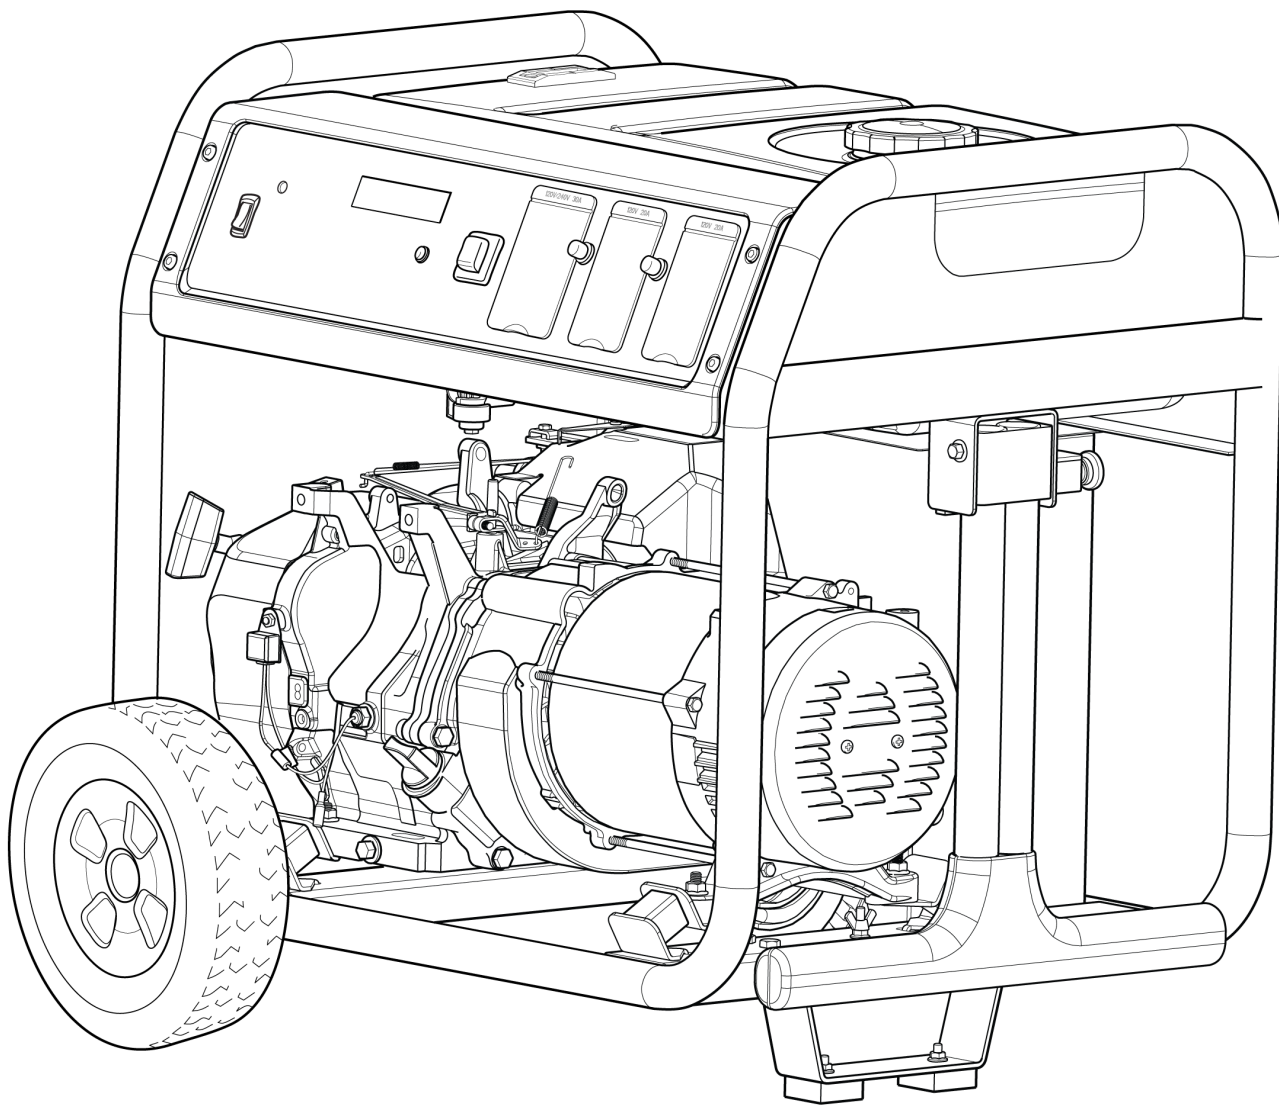

Parts Manual

Watt Storm Generator, Briggs & Stratton 49 State

Control Panel

Note: Unless noted otherwise, use the standard torque specifications

030728-03- 6,250 Watt Storm Generator, Briggs & Stratton 49 State