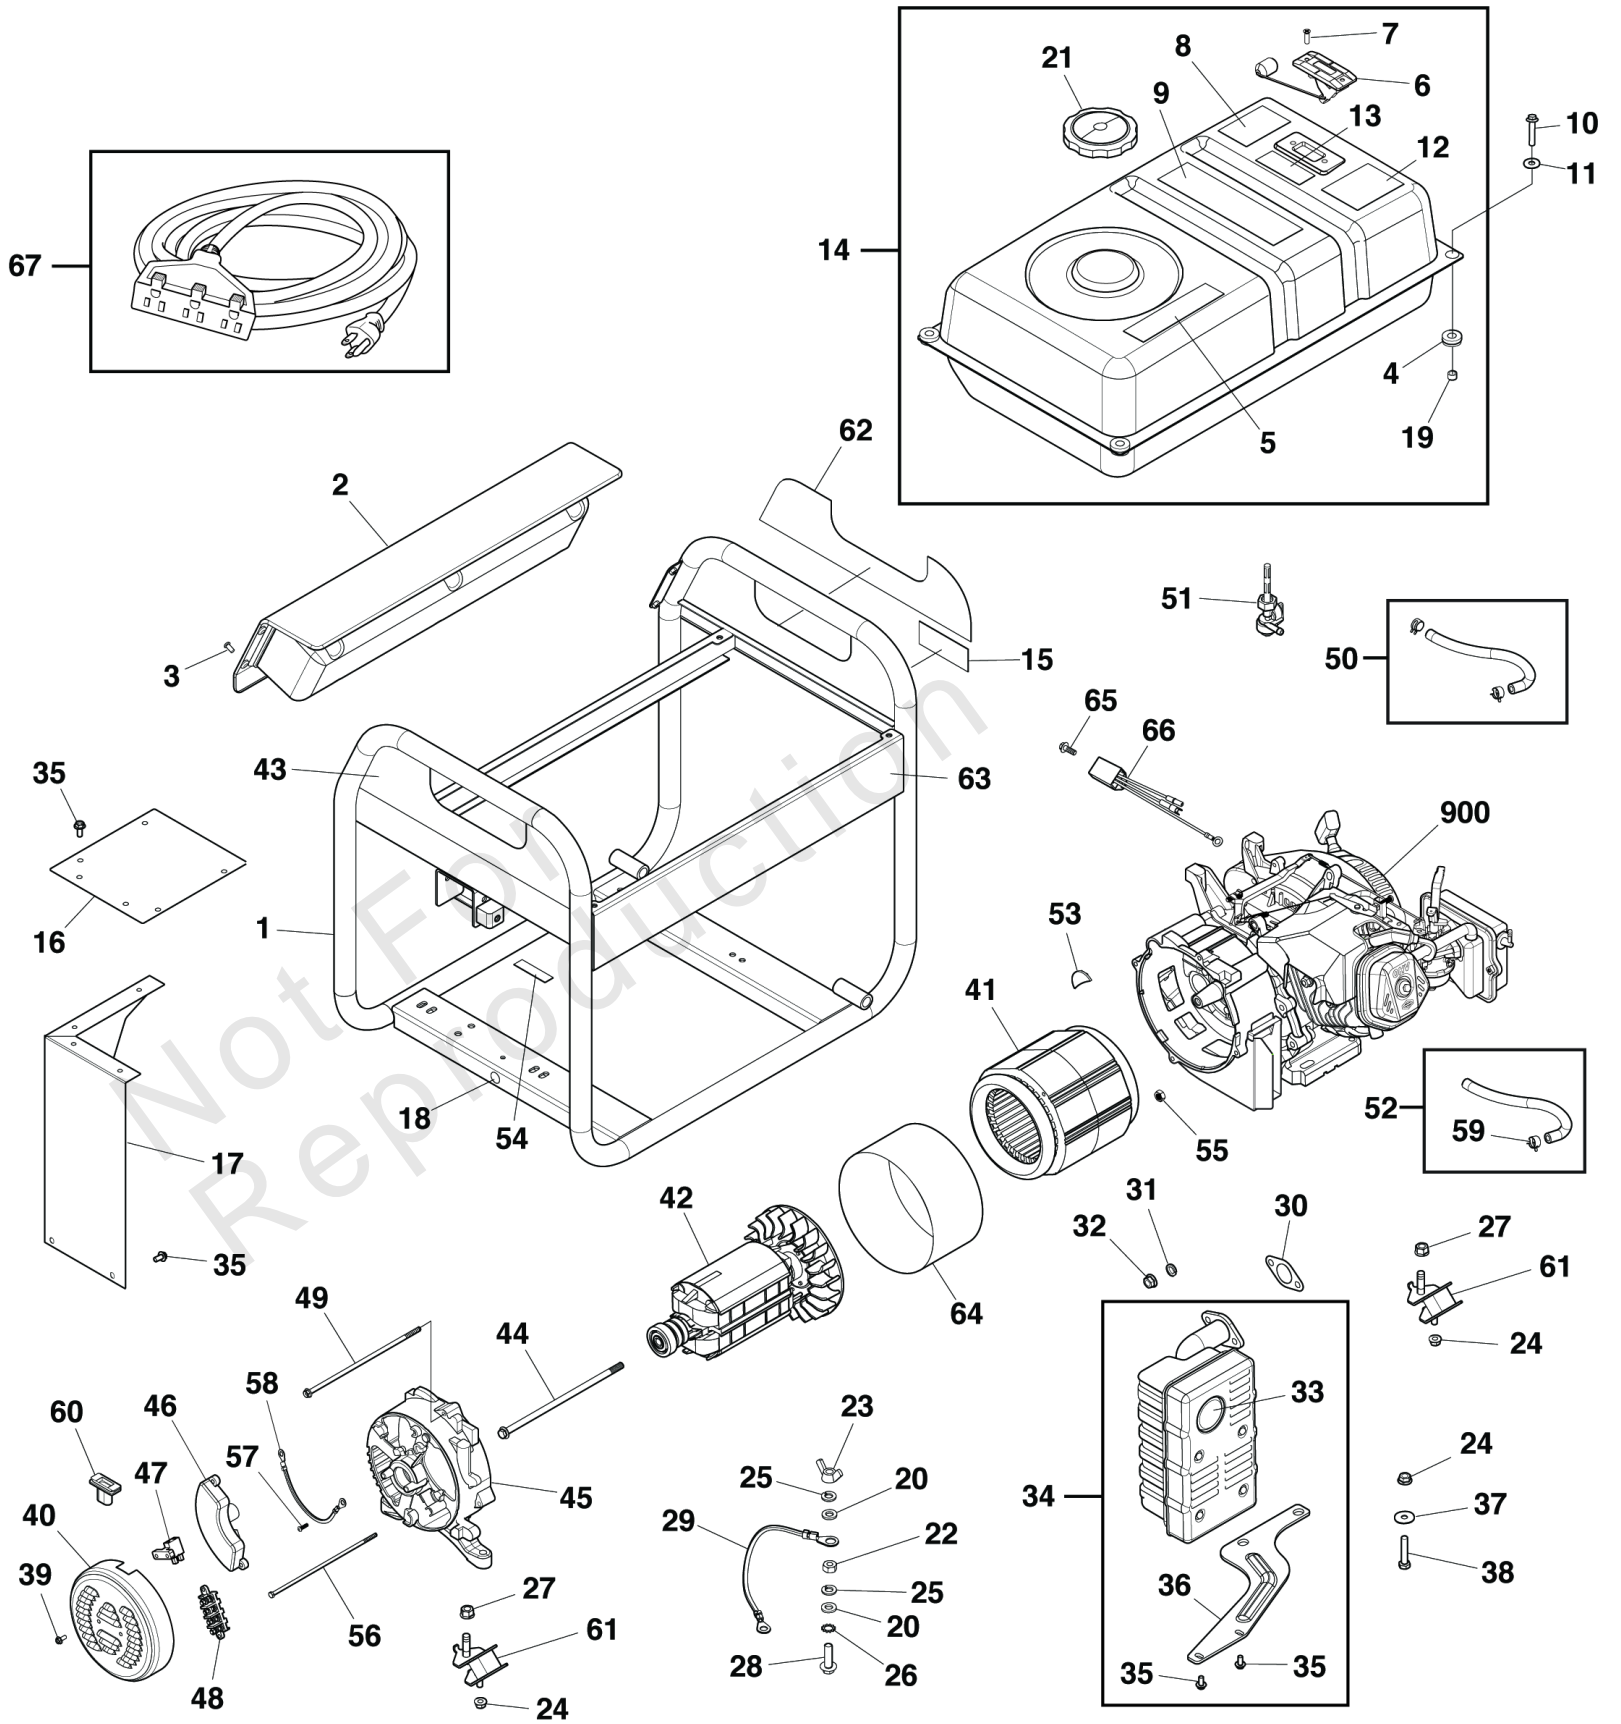

Main Unit

Note: Unless noted otherwise, use the standard torque specifications

030728-01- 6,250 Watt Storm Generator, Briggs & Stratton 49 State

Main Unit

REF NO	PART NO	QTY	DESCRIPTION
1	772226	1	CRADLE -(Includes Item 15, 18 & 63)
2	772230	1	PANEL-CONTROL
3	772229	4	SCREW
4	189134GS	4	GROMMET, Rubber
5	772237	1	DECAL
6	704183	1	GAUGE-FUEL
7	314440GS	2	SCREW
8	772233	1	DECAL
9	772234	1	DECAL
10	703805	4	SCREW
11	312005GS	4	WASHER
12	202997GS	1	DECAL, Warning, CO
13	703264	1	DECAL
14	772227	1	TANK-FUEL
15	772236	1	DECAL
16	319456GS	1	HEATSHIELD
17	319455GS	1	HEATSHIELD
18	704331	1	DECAL
19	189137GS	4	SPACER
20	-----	2	WASHER, Flat M6
21	319587GS	1	CAP-FUEL
22	-----	1	NUT, Hex, M6
23	87680GS	1	NUT, M6 - 1.0 Wing
24	-----	4	* NUT, Flange Lock, M8
25	-----	2	* WASHER, Lock, M6
26	-----	1	* WASHER, Shakeproof, Ext M6
27	-----	4	* NUT, Flange Lock, M10
28	-----	1	HHCS, M6 - 1.0 x 25
29	706165	1	WIRE
30	813085GS	1	GASKET
31	-----	2	* WASHER, Lock, M8
32	-----	2	* NUT, Hex, M8-1.25
33	83083GS	1	SCREEN, Spark Arrest
34	84003865	1	KIT-MUFFLER
35	706152	8	SCREW, M6 x 12
36	319457GS	1	BRACKET, Muffler
37	-----	1	* WASHER, Flat M8
38	57821GS	1	CAPSCREW, Hex Head, M8-1.25 x 40
39	312909GS	2	SCREW
40	312870GS	1	COVER, Rear Bearing
41	706903	1	STATOR
42	706902	1	ROTOR
43	772232	1	DECAL
44	703910	1	BOLT
45	312866GS	1	SUPPORT, Bearing
46	312871GS	1	REGULATOR-VOLTAGE
47	312904GS	1	BRUSH ASSEMBLY

Footnotes:

(Note:* Verify your specific engine model, reference the ID Tag located on your engine.) (Refer to your local Briggs & Stratton distributor for parts and service.)
* Items without part numbers are common fasteners and are available at your local hardware store.