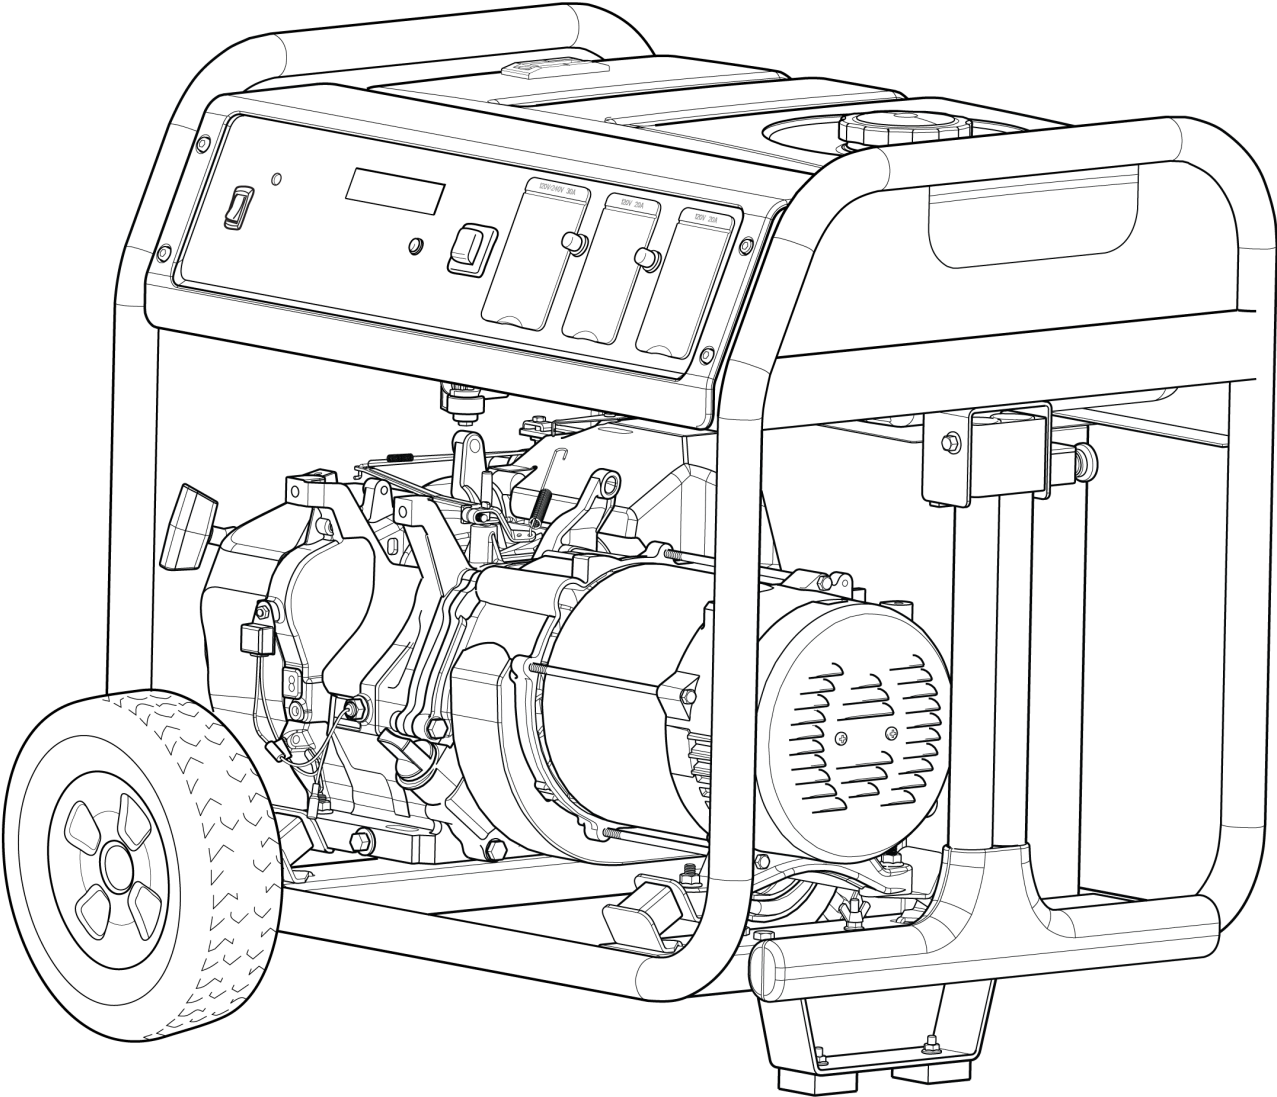

Parts Manual

Watt Storm Generator, Briggs & Stratton 49 State

Control Panel

Note: Unless noted otherwise, use the standard torque specifications

030728-01- 6,250 Watt Storm Generator, Briggs & Stratton 49 State