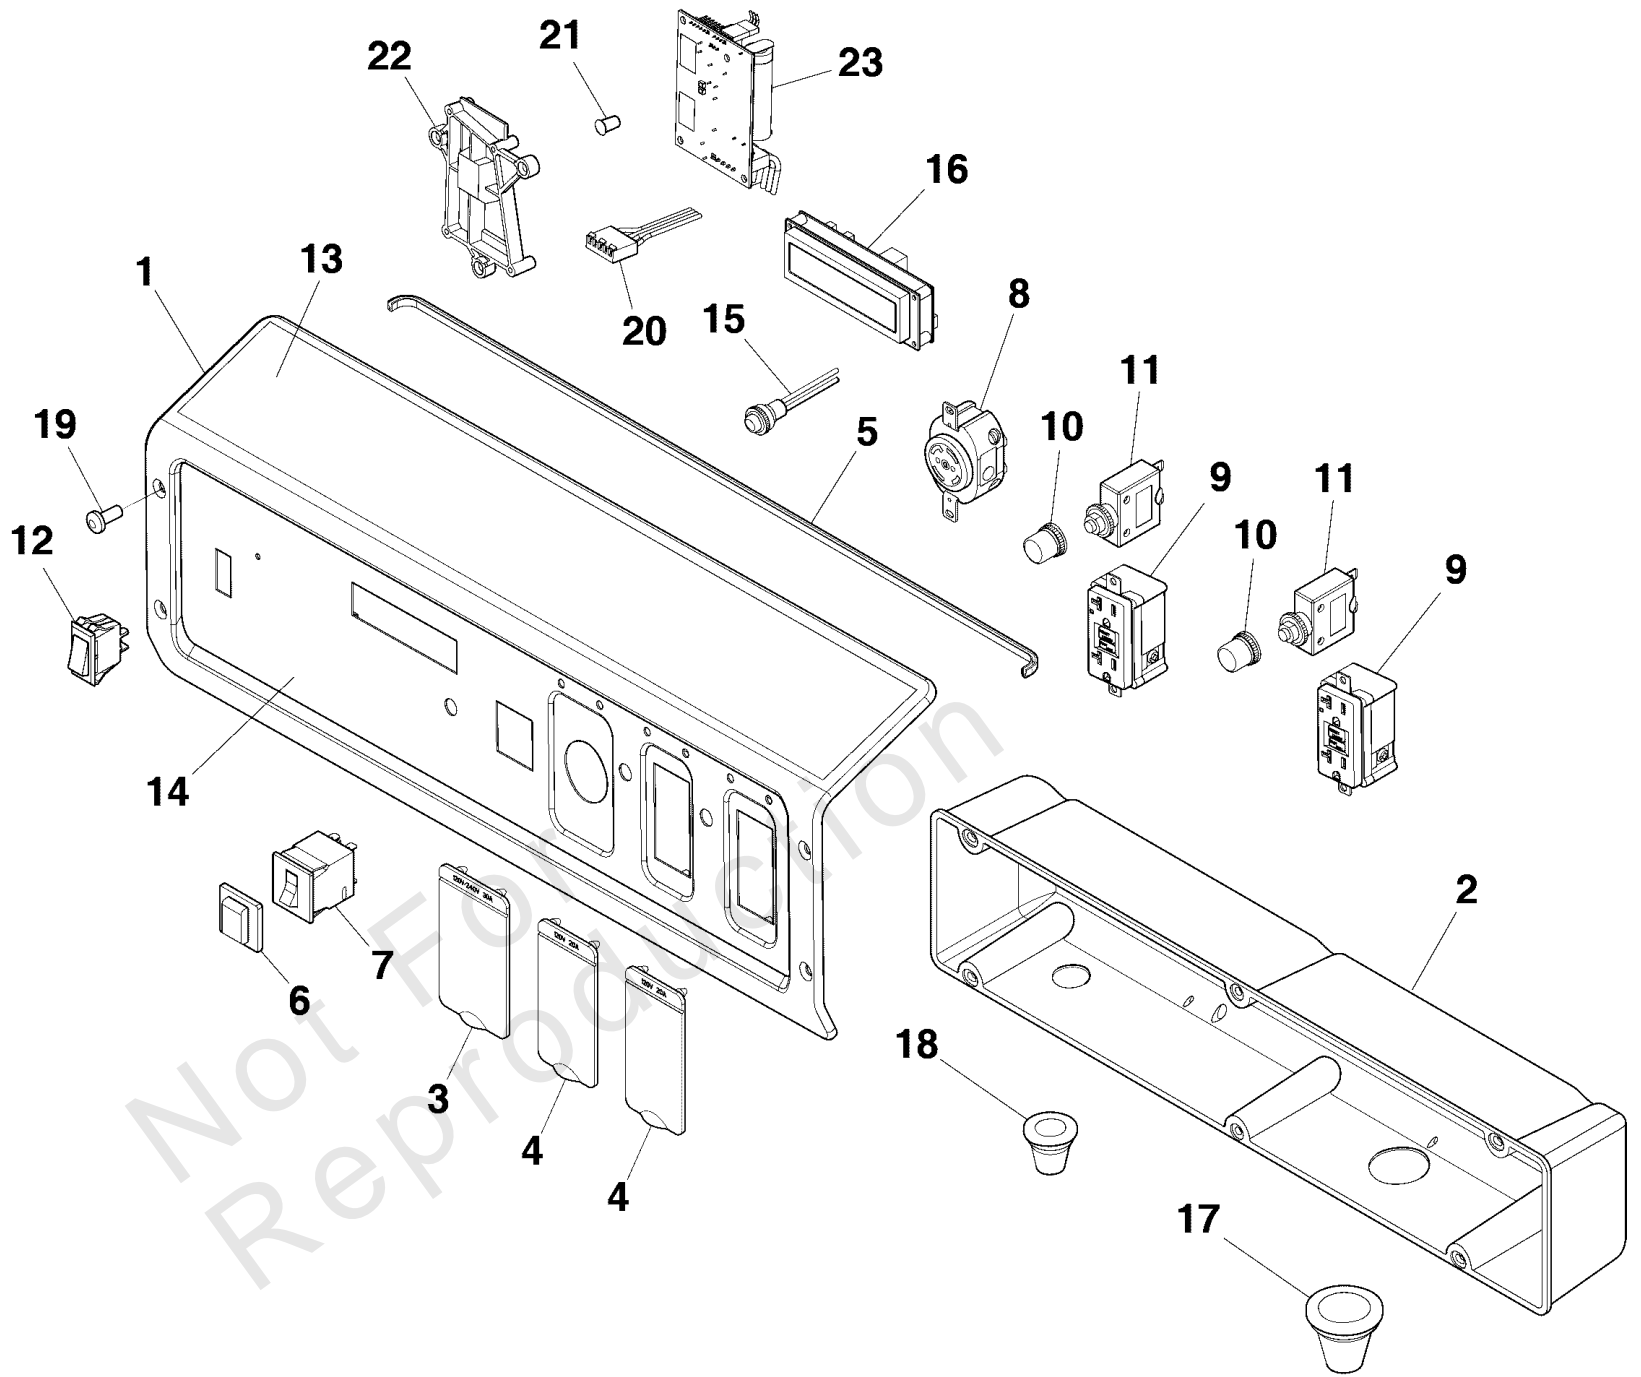

Parts Manual

Watt Storm Generator, Briggs & Stratton 49 State

Control Panel

Note: Unless noted otherwise, use the standard torque specifications

030728-01- 6,250 Watt Storm Generator, Briggs & Stratton 49 State

Control Panel

REF NO	PART NO	QTY	DESCRIPTION
1	772210		PANEL-CONTROL -(Includes Item 13 & 14)
2	772214		BOX-CONTROL-PANEL
3	319477GS		COVER-OUTLET
4	319476GS		COVER-OUTLET
5	319459GS		TRIM-EDGE
6	191481GS		BOOT, Breaker Circuit
7	319540GS		BREAKER-CIRCUIT
8	43437GS		OUTLET, 120/240V Locking, 30A
9	709526		OUTLET-GFCI
10	312636GS		BOOT, Circuit Breaker
11	209872GS		BREAKER, Circuit, 20A
12	319525GS		SWITCH-ON/OFF
13	772212		DECAL
14	772216		DECAL
15	319463GS		BUTTON-SELECT
16	318458GS		POWER MONITOR
17	319529GS		GROMMET
18	319530GS		GROMMET
19	772229		SCREW
20	772215		WIRE-HARNESS-CO
21	772217		LIGHT-PIPE
22	772213		BRACKET-MODULE
23	772211		MODULE-CO

Main Unit

REF NO	PART NO	QTY	DESCRIPTION
48	312921GS	1	BLOCK, Junction
49	703909	1	BOLT
50	791745	1	LINE, Fuel -(Cut to Fit)
51	209417GS	1	VALVE, Fuel
52	315017GS	1	HOSE, Vapor (cut to fit)
53	706376	1	COVER-RUBBER
54	706535	1	PAD-RUBBER
55	312916GS	3	NUT
56	703908	1	BOLT
57	312911GS	2	SCREW
58	706150	1	WIRE
59	314955GS	2	CLAMP
60	703013	1	COVER, Alternator, Rubber
61	319451GS	4	MOUNT-VIBRATION
62	772228	1	DECAL
63	772231	1	DECAL
64	703911	1	BAND-STATOR
65	84003179	1	SCREW
66	84003180	1	MODULE-SNUBBER
67	771800	1	CORDSET
900	25P132-0006-G1	1	ENGINE