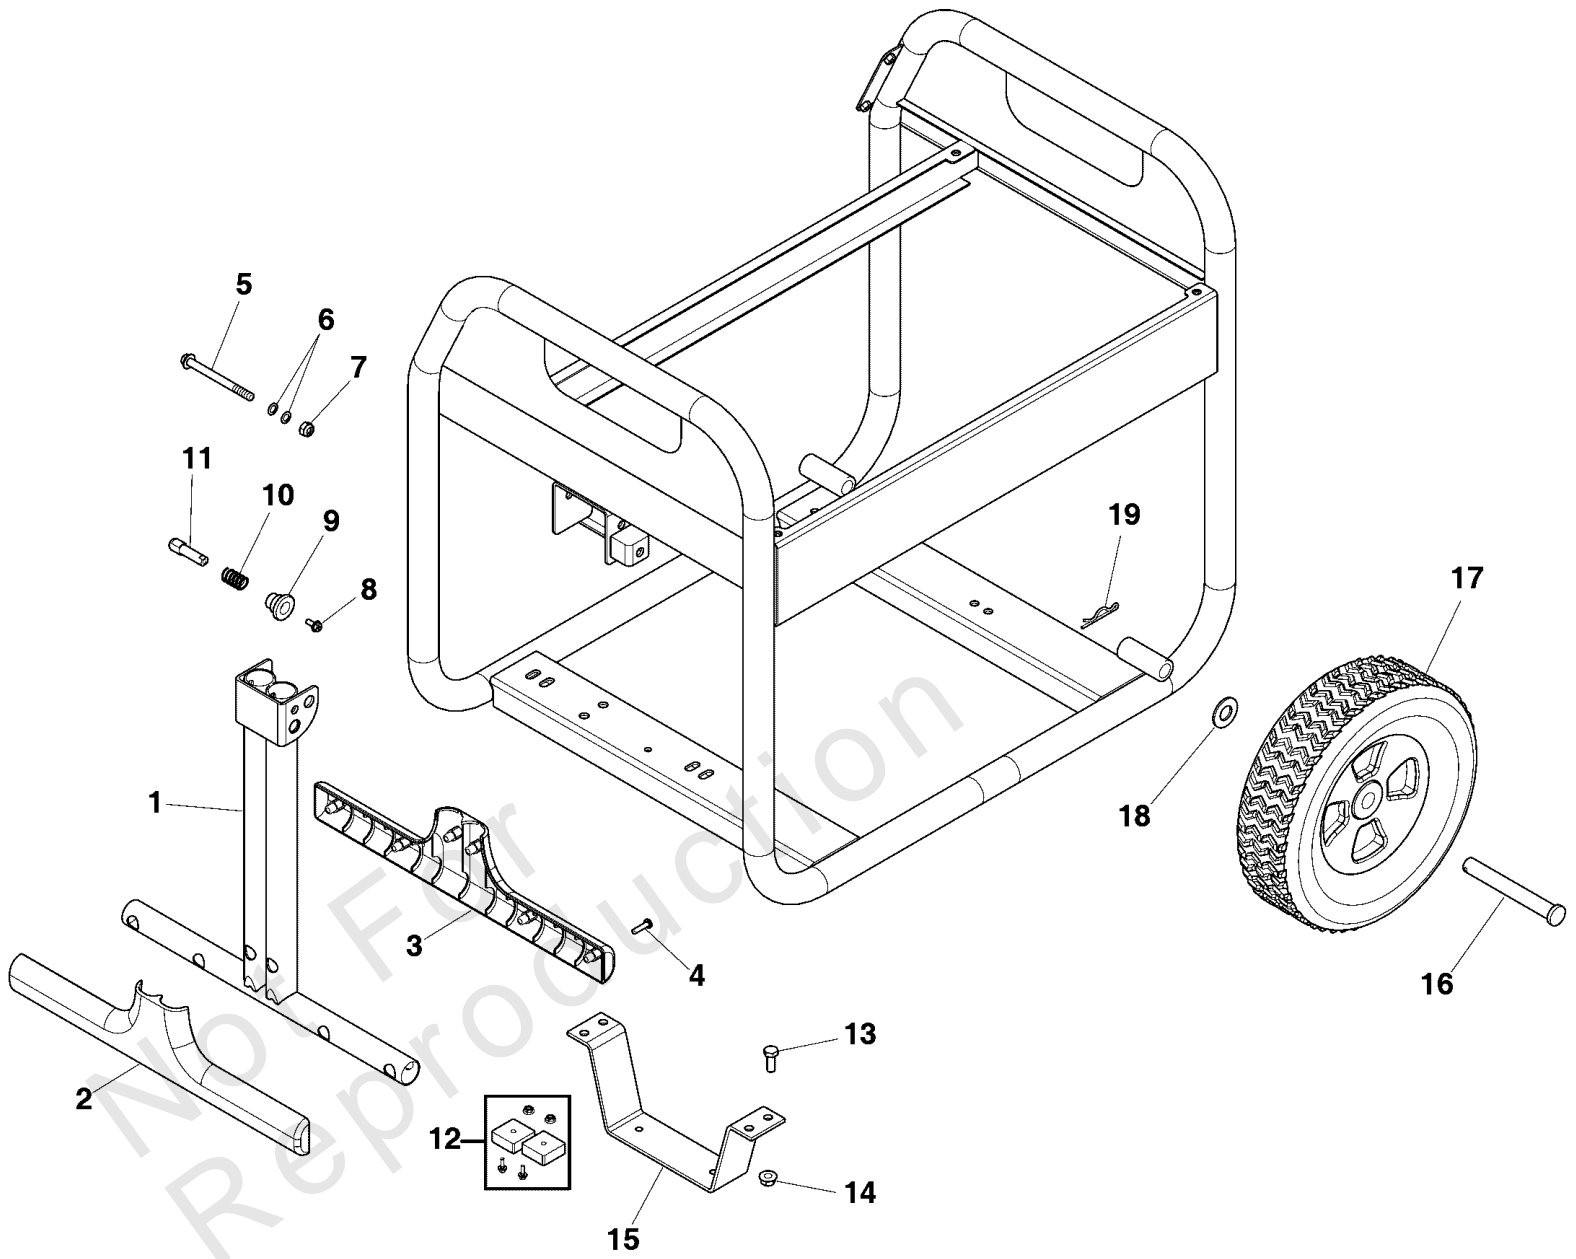

Main Unit

REF NO	PART NO	QTY	DESCRIPTION
48	312921GS	1	BLOCK, Junction
49	703909	1	BOLT
50	791745	1	LINE, Fuel -(Cut to Fit)
51	209417GS	1	VALVE, Fuel
52	315017GS	1	HOSE, Vapor (cut to fit)
53	706376	1	COVER-RUBBER
54	706535	1	PAD-RUBBER
55	312916GS	3	NUT
56	703908	1	BOLT
57	312911GS	2	SCREW
58	706150	1	WIRE
59	314955GS	2	CLAMP
60	703013	1	COVER, Alternator, Rubber
61	319451GS	4	MOUNT-VIBRATION
62	772228	1	DECAL
63	772231	1	DECAL
64	703911	1	BAND-STATOR
65	84003179	1	SCREW
66	84003180	1	MODULE-SNUBBER
67	771800	1	CORDSET
900	25P132-0006-G1	1	ENGINE

Wheel Kit (80005137)

Note: Unless noted otherwise, use the standard torque specifications

030728-01- 6,250 Watt Storm Generator, Briggs & Stratton 49 State

Wheel Kit (80005137)

REF NO	PART NO	QTY	DESCRIPTION
1	319396GS	1	HANDLE
2	319360GS	1	GRIP-HANDLE
3	319361GS	1	GRIP-HANDLE
4	75477GS	1	PPHMS, M5 - 0.8 x 20
5	318677GS	1	BOLT
6	96716GS	1	WASHER, Nylon
7	49820GS	1	NUT, Nylok, M8 - 1.25
8	207825GS	1	BOLT-M5-6 x 16
9	319453GS	1	KNOB
10	319452GS	1	SPRING
11	319454GS	1	PIN
12	319285GS	1	MOUNT-VIBRATION
13	771804	1	BOLT
14	67989GS	1	NUT, M8 Flange Serrated
15	319642GS	1	SUPPORT-LEG
16	703813	1	AXLE
17	704145	1	WHEEL
18	22247GS	1	WASHER, Flat, 5/8"
19	316510GS	1	PIN-HAIR