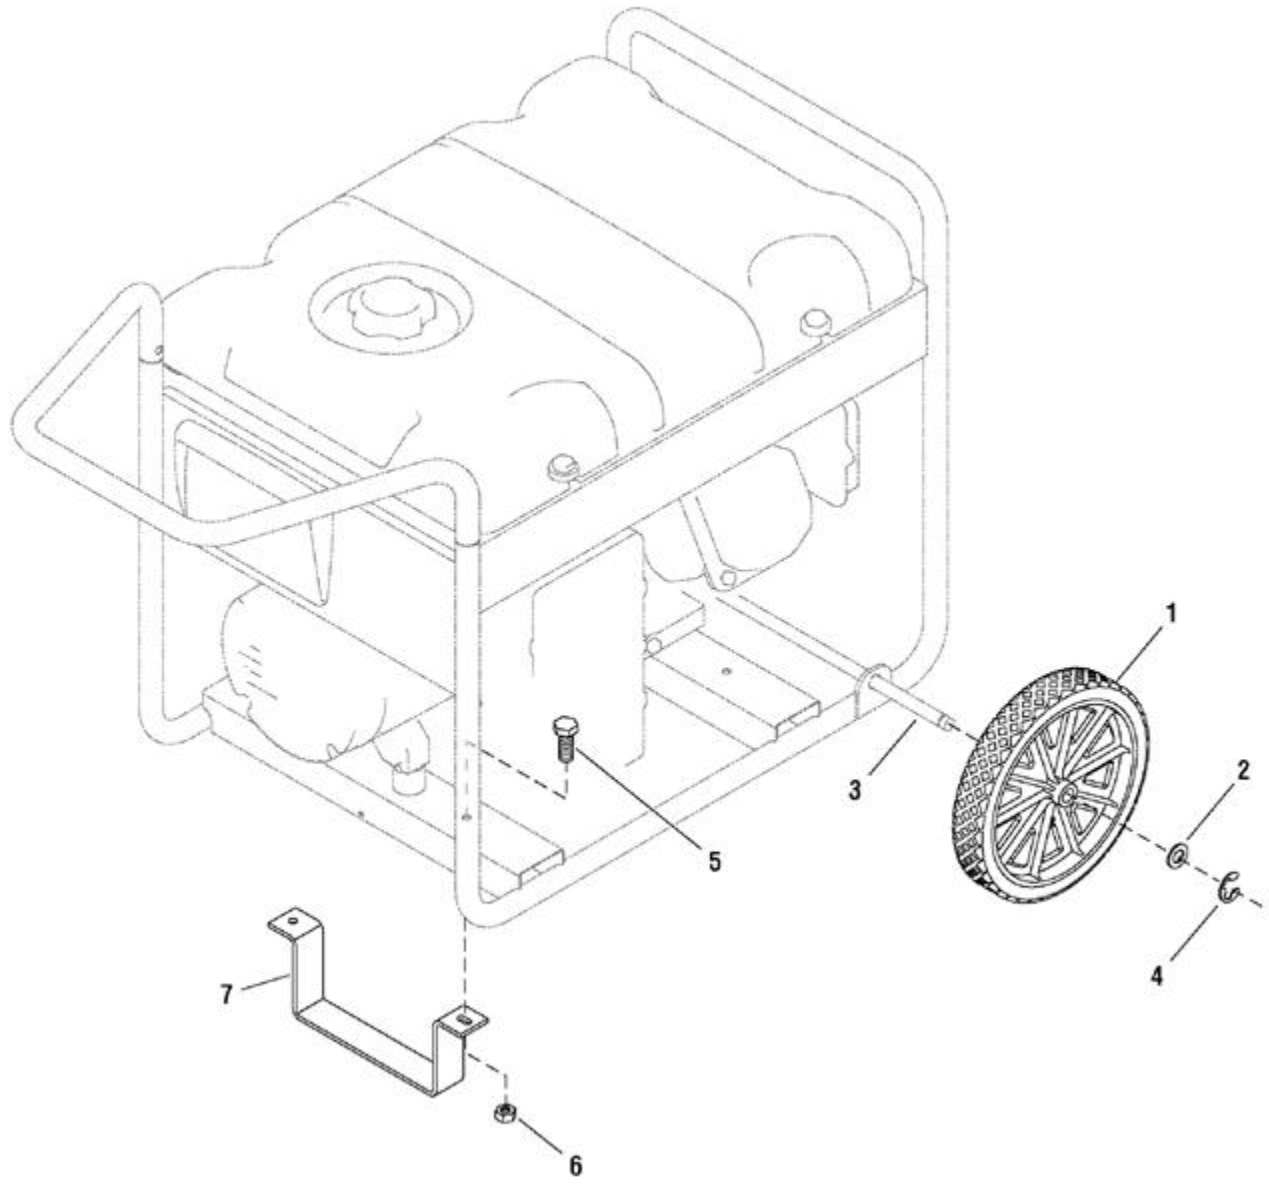

<b>Ref #</b>	<b>Part #</b>	<b>Description</b>	<b>Qty</b>	<b>Context Note</b>	<b>Foot Note</b>
1	209599GS	ADAPTER, Alternator			
2	190032GS	ROTOR		(Includes Ref. No. 8)	
3	206562GS	STATOR			
4	186060GS	RBC (with O-Ring (p/n 189197)			
5	86308CGS	SCREW			
6	91825GS	ASSY-BRUSH			
7	66849GS	TAPTITE			
8	65791GS	BEARING			
9	81917GS	PIN			

Ref #	Part #	Description	Qty	Context Note	Foot Note
1	201571GS	PANEL, Control			
2	197472GS	COVER, Outlet			
3	201572GS	BOX, Control Panel			
4	197731GS	OUTLET, 120V 20A			
5	189164GS	PALNUT, 3/16			
6	202951GS	LAMP, LED			
7	-----	* SCREW, Tapping, 3 x 6			* Items without part numbers are common fasteners and are available at your local hardware store.
8	209676GS	BREAKER, Circuit, 23A			
--	191481GS	BOOT		(Not Illustrated)	
9	43437GS	OUTLET, 120/240V TL30A			
10	201678GS	CONNECTOR, 6 Pin			
11	-----	* SCREW, Phillips Head, M3-0.5 x 12			* Items without part numbers are common fasteners and are available at your local hardware store.

<b>Ref #</b>	<b>Part #</b>	<b>Description</b>	<b>Qty</b>	<b>Context Note</b>	<b>Foot Note</b>
27	207525GS	PIN			
28	316173GS	CLAMP			
29	48031CGS	CLAMP			
30	315826GS	HOSE, Vapor		(Cut to Fit)	
31	196830GS	DECAL			
32	691010	CLAMP			
33	310763GS	PANEL, Control			
34	195422GS	COVER, Rear Bearing			
35	791745	HOSE, Fuel		(Cut to Fit)	
36	192376GS	SCREW			
37	56893GS	CRIMPTITE			
38	B2153GS	SCREW			
39	208183GS	HEAT SHEILD			
40	199256GS	BOLT			
41	192980GS	KIT, Fuel Valve			
42	189164GS	PALNUT, 3/16			
43	197798GS	DECAL			
44	317486GS	TANK, Fuel			
45	314951GS	CAP, Fuel Gauge			
46	202997GS	DECAL			
47	312728GS	DECAL			
48	14353621GS	WIRE			
49	194799GS	DECAL			
50	312727GS	DECAL			
51	315831GS	CLAMP			
99	189759GS	KIT, Fuel Valve Repair			
900	-----	** ENGINE			** Contact engine manufacturer for parts and service.
--	206775GS	CORDSET		(Not Illustrated)	
--	189208GS	STABILIZER, Fuel		(Not Illustrated)	